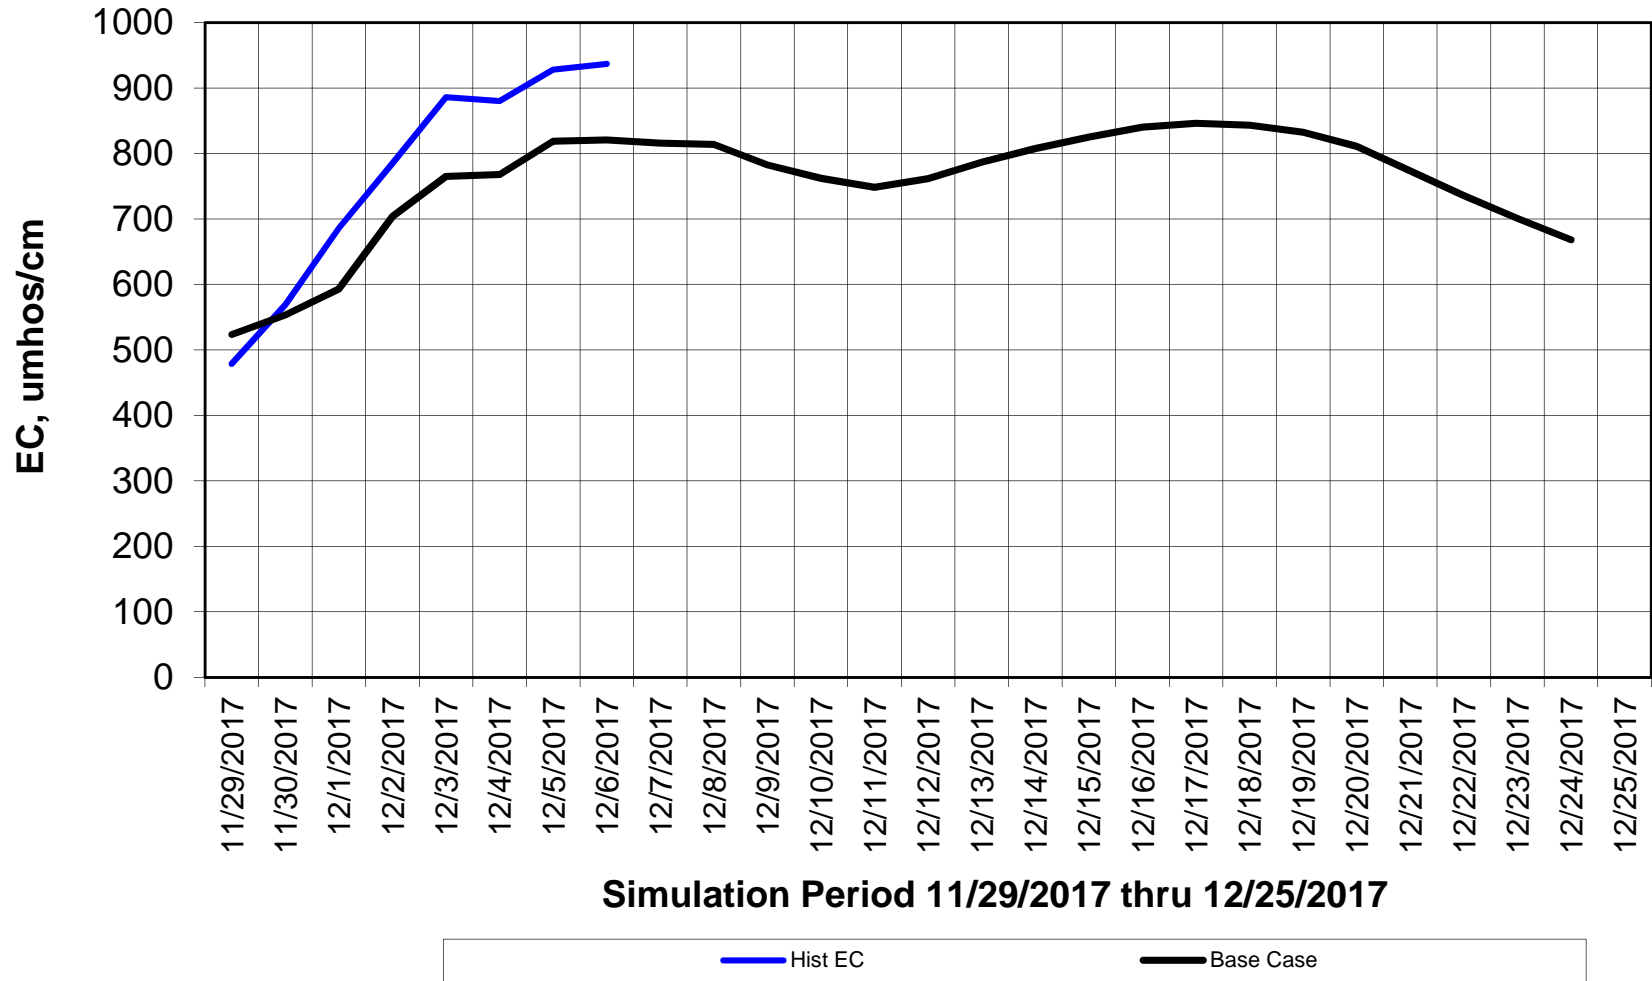

Forecasted Daily EC @ Holland Ct

Simulation Period 11/29/2017 thru 12/25/2017

Forecasted Daily EC @ Old River near Middle River

Forecasted Daily EC @ San Joaquin River at Brandt Bridge

Simulation Period 11/29/2017 thru 12/25/2017

Forecasted Daily EC @ Old River at Tracy Road

Forecasted Daily EC @ Jersey Point

Forecasted Daily EC @ Bethel

Simulation Period 11/29/2017 thru 12/25/2017