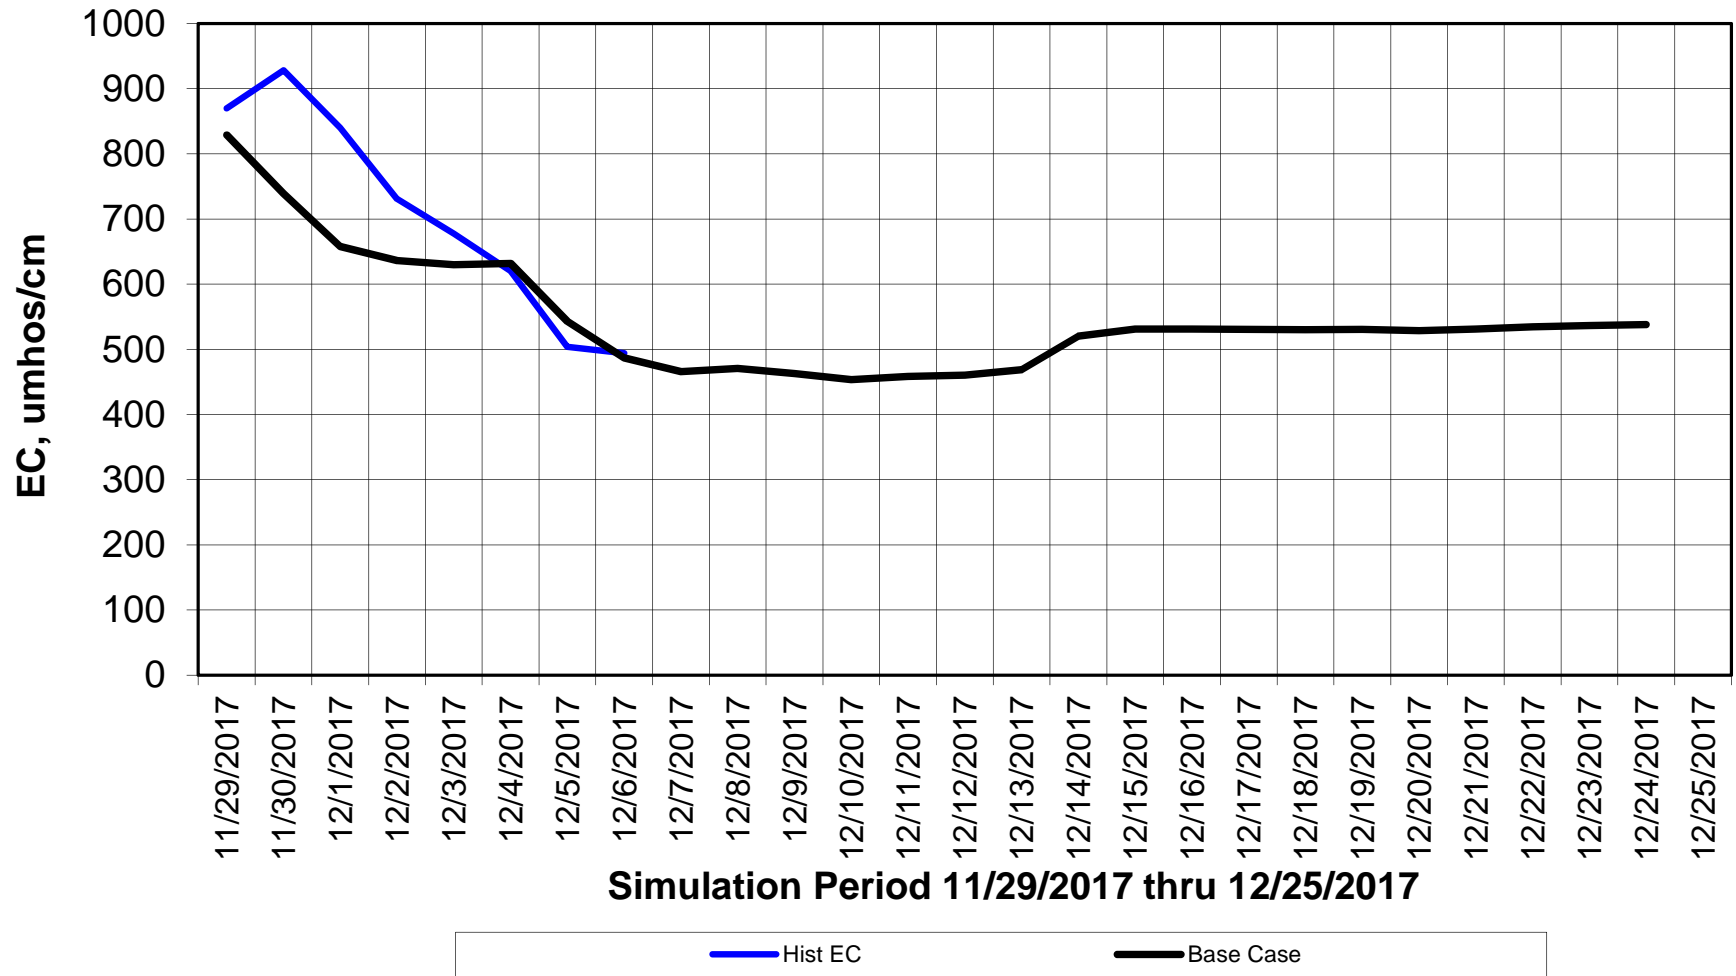

Forecasted Daily EC @ Holland Ct

Simulation Period 11/29/2017 thru 12/25/2017

Forecasted Daily EC @ Old River near Middle River

Forecasted Daily EC @ San Joaquin River at Brandt Bridge

Simulation Period 11/29/2017 thru 12/25/2017

Forecasted Daily EC @ Old River at Tracy Road

Forecasted Daily EC @ Jersey Point

Forecasted Daily EC @ Bethel

Simulation Period 11/29/2017 thru 12/25/2017