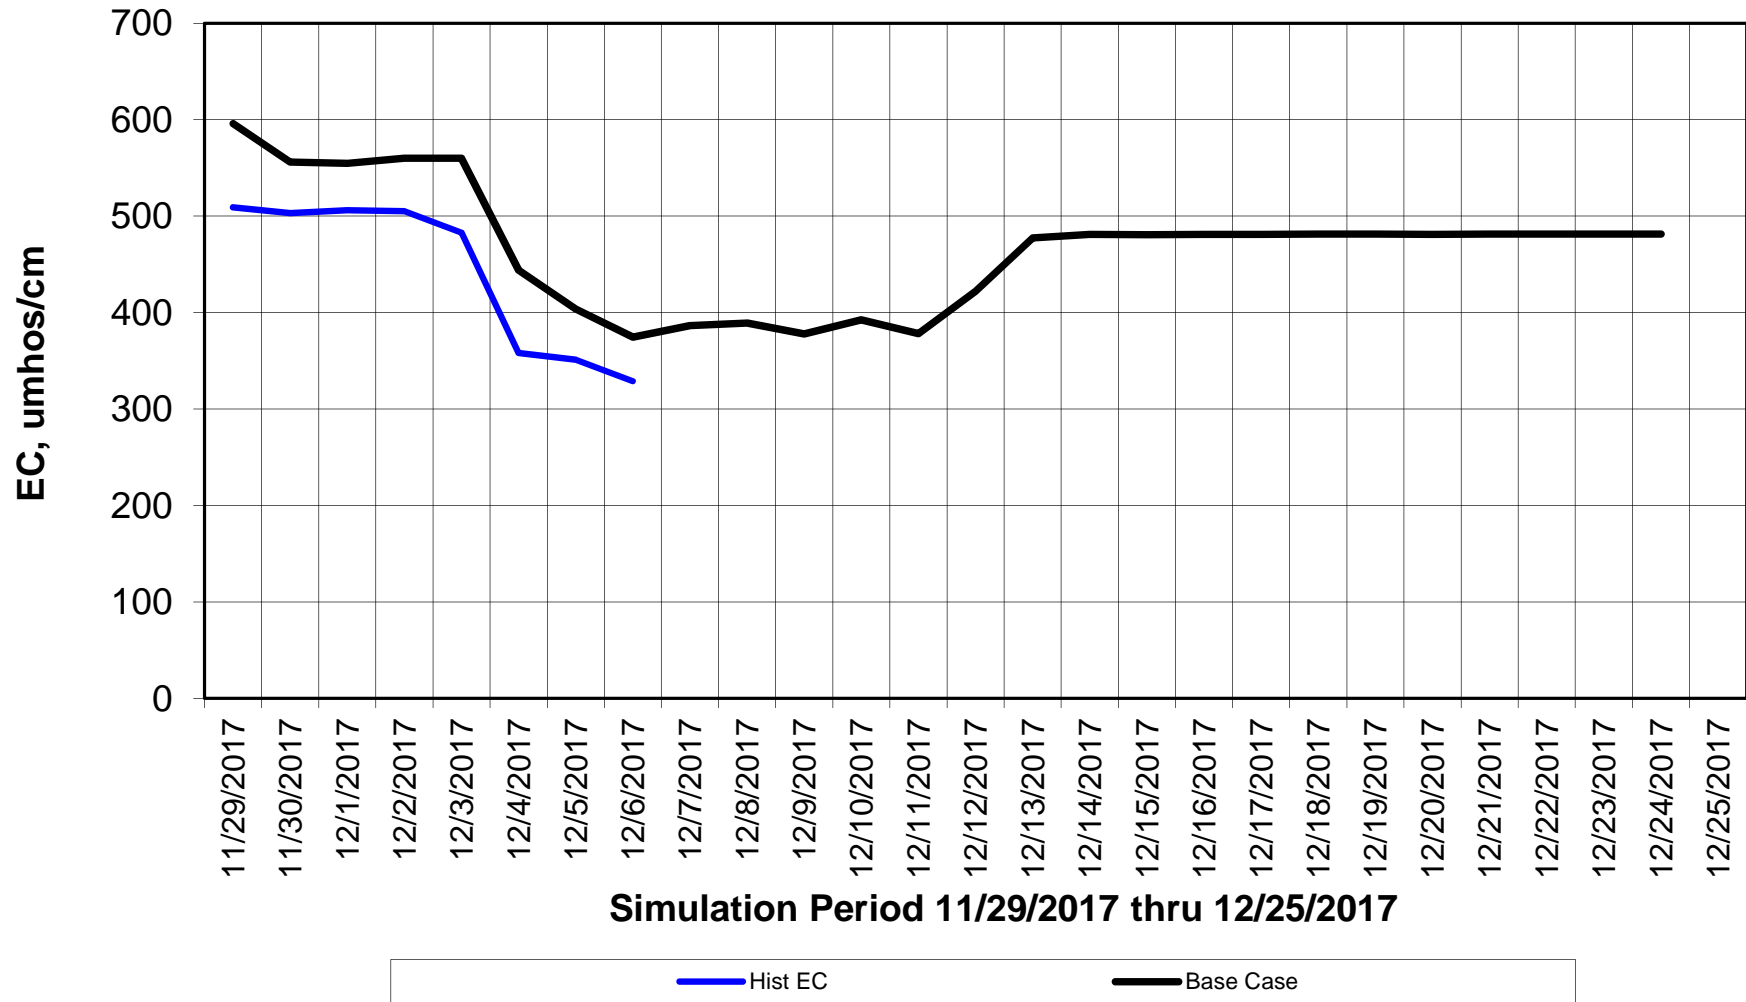

Forecasted Daily EC @ Holland Ct

Simulation Period 11/29/2017 thru 12/25/2017

Forecasted Daily EC @ Old River near Middle River

Forecasted Daily EC @ San Joaquin River at Brandt Bridge

Simulation Period 11/29/2017 thru 12/25/2017

Forecasted Daily EC @ Old River at Tracy Road

Forecasted Daily EC @ Jersey Point

Forecasted Daily EC @ Bethel

Simulation Period 11/29/2017 thru 12/25/2017