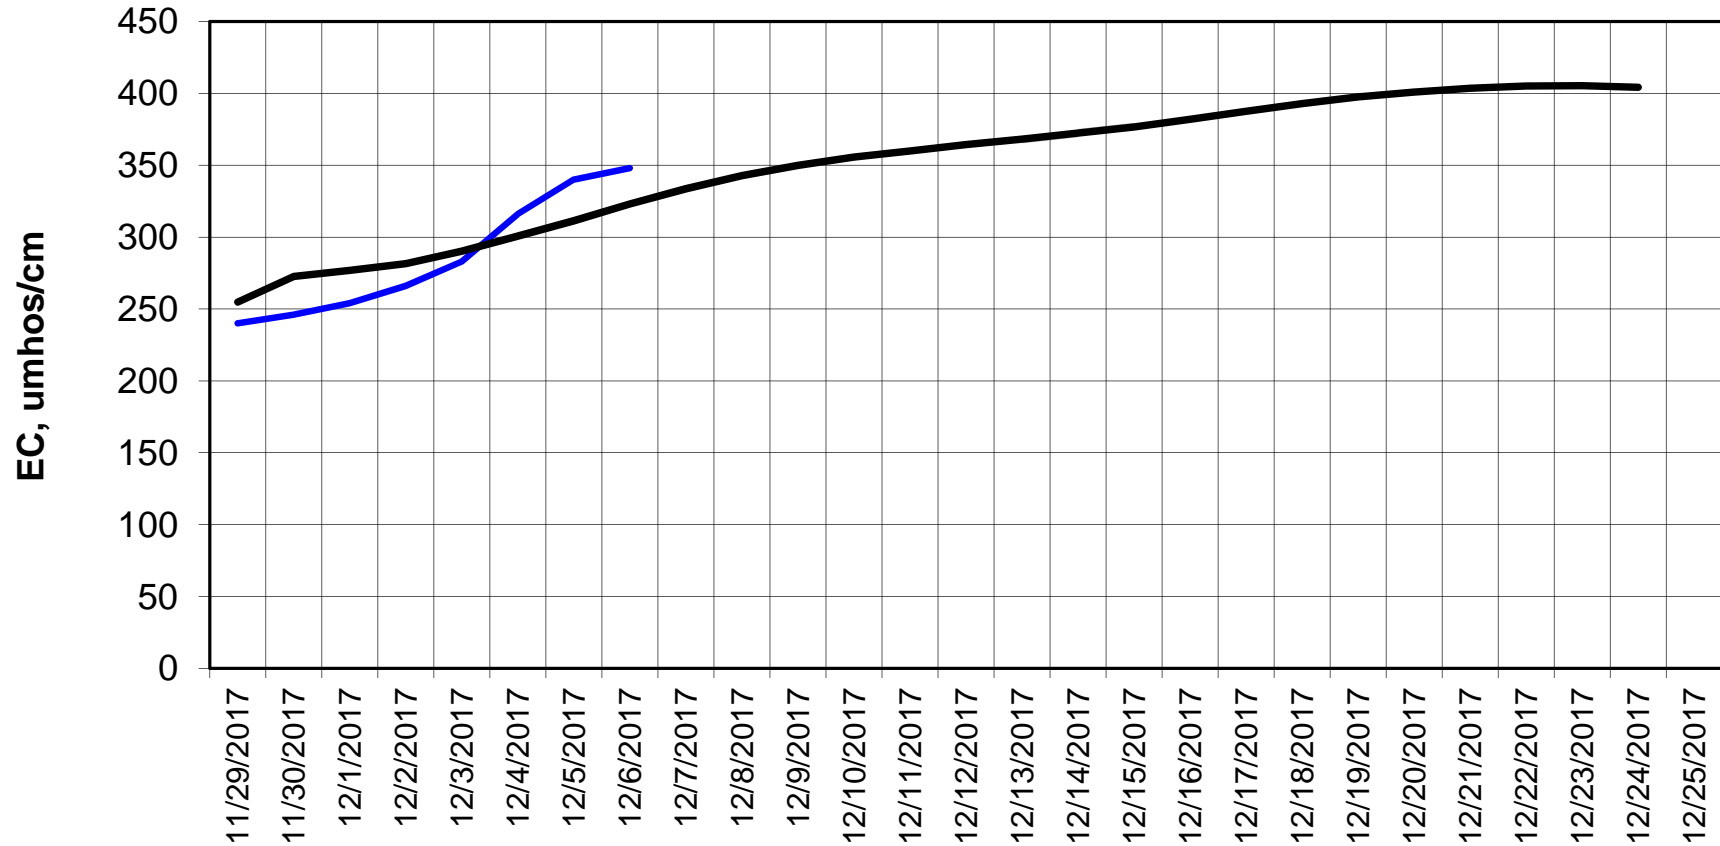

Forecasted Daily EC @ Holland Ct

Simulation Period 11/29/2017 thru 12/25/2017

Forecasted Daily EC @ Old River near Middle River

Forecasted Daily EC @ San Joaquin River at Brandt Bridge

Simulation Period 11/29/2017 thru 12/25/2017

Forecasted Daily EC @ Old River at Tracy Road

Forecasted Daily EC @ Jersey Point

Forecasted Daily EC @ Bethel

Simulation Period 11/29/2017 thru 12/25/2017