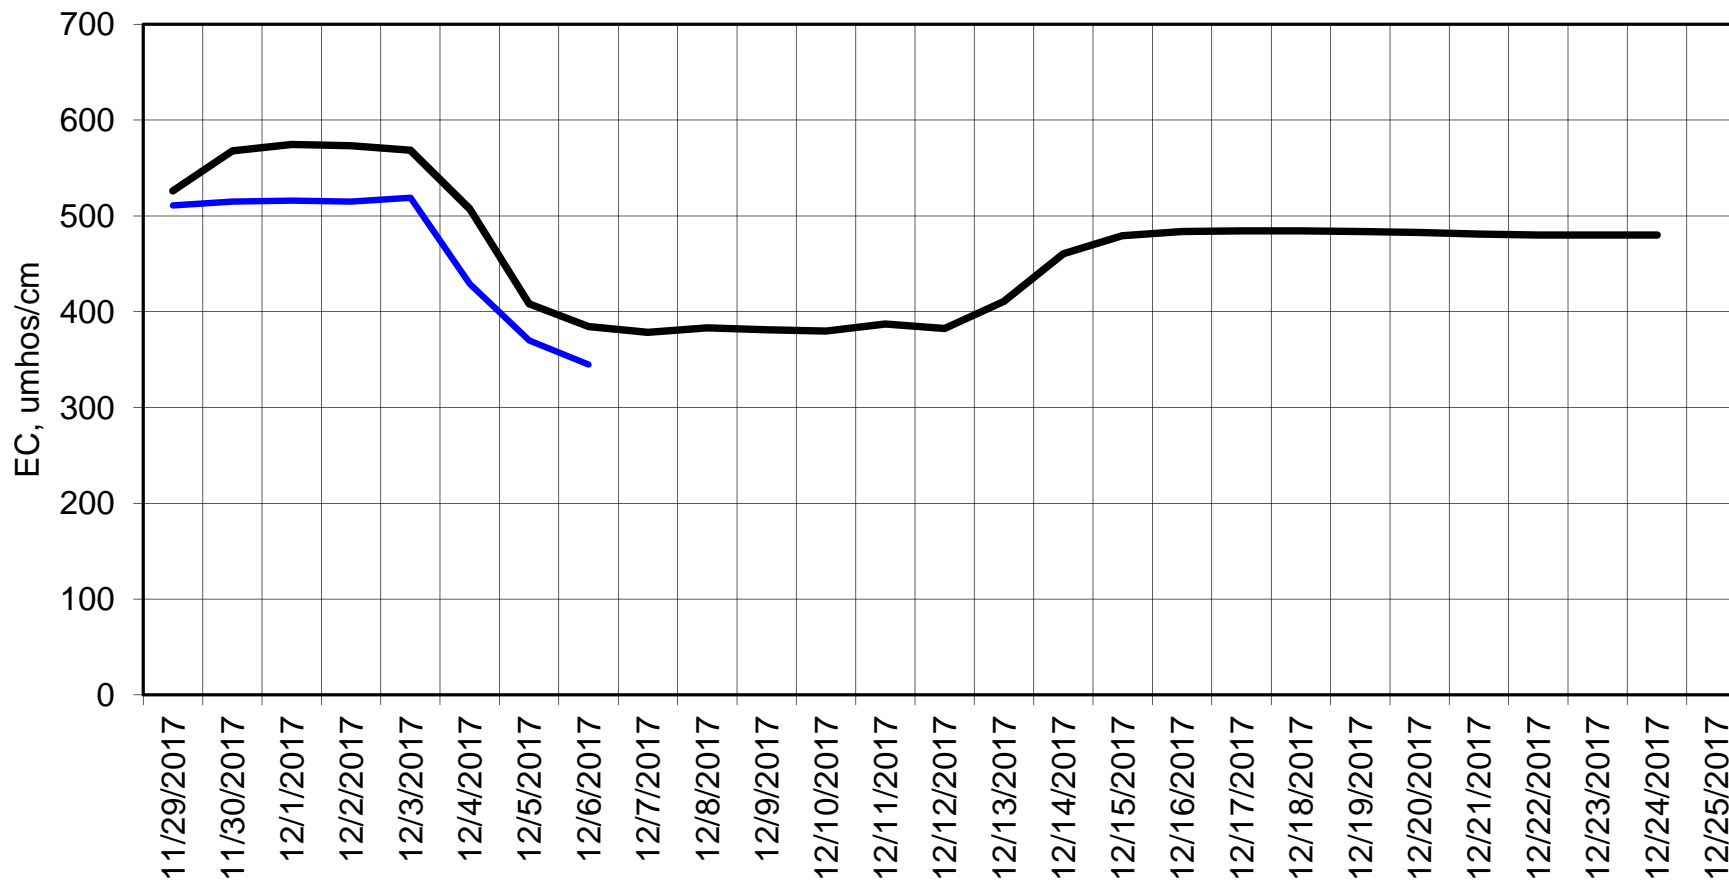

Forecasted Daily EC @ Holland Ct

Simulation Period 11/29/2017 thru 12/25/2017

Forecasted Daily EC @ Old River near Middle River

Forecasted Daily EC @ San Joaquin River at Brandt Bridge

Simulation Period 11/29/2017 thru 12/25/2017

Forecasted Daily EC @ Old River at Tracy Road

Forecasted Daily EC @ Jersey Point

Forecasted Daily EC @ Bethel

Simulation Period 11/29/2017 thru 12/25/2017