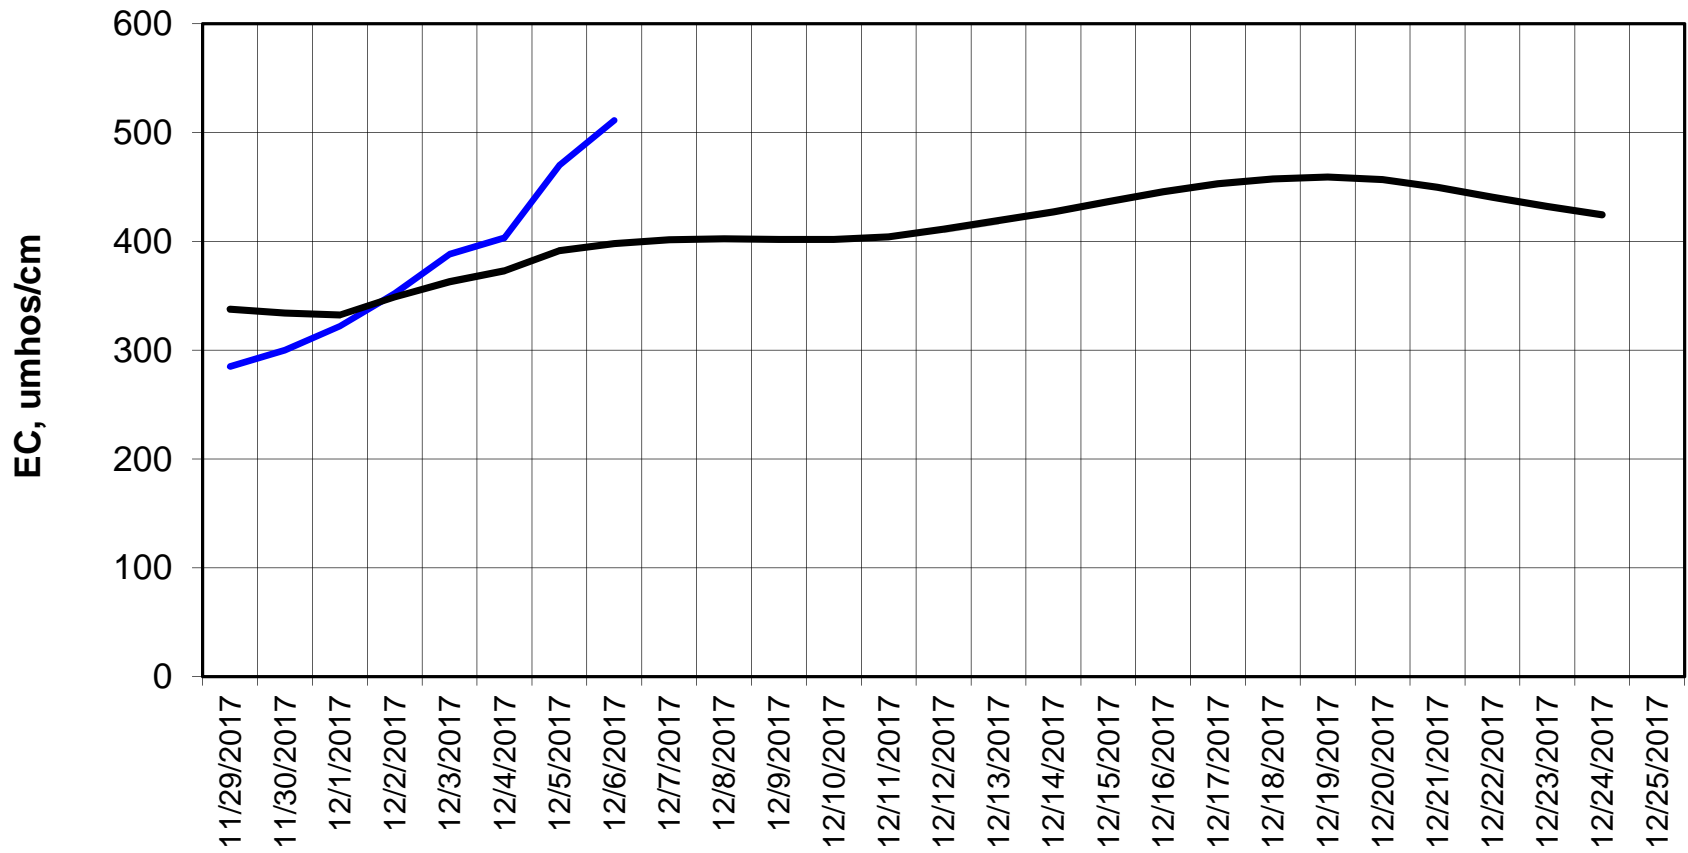

Forecasted Daily EC @ Holland Ct

Simulation Period 11/29/2017 thru 12/25/2017

Forecasted Daily EC @ Old River near Middle River

Forecasted Daily EC @ San Joaquin River at Brandt Bridge

Simulation Period 11/29/2017 thru 12/25/2017

Forecasted Daily EC @ Old River at Tracy Road

Forecasted Daily EC @ Jersey Point

Forecasted Daily EC @ Bethel

Simulation Period 11/29/2017 thru 12/25/2017