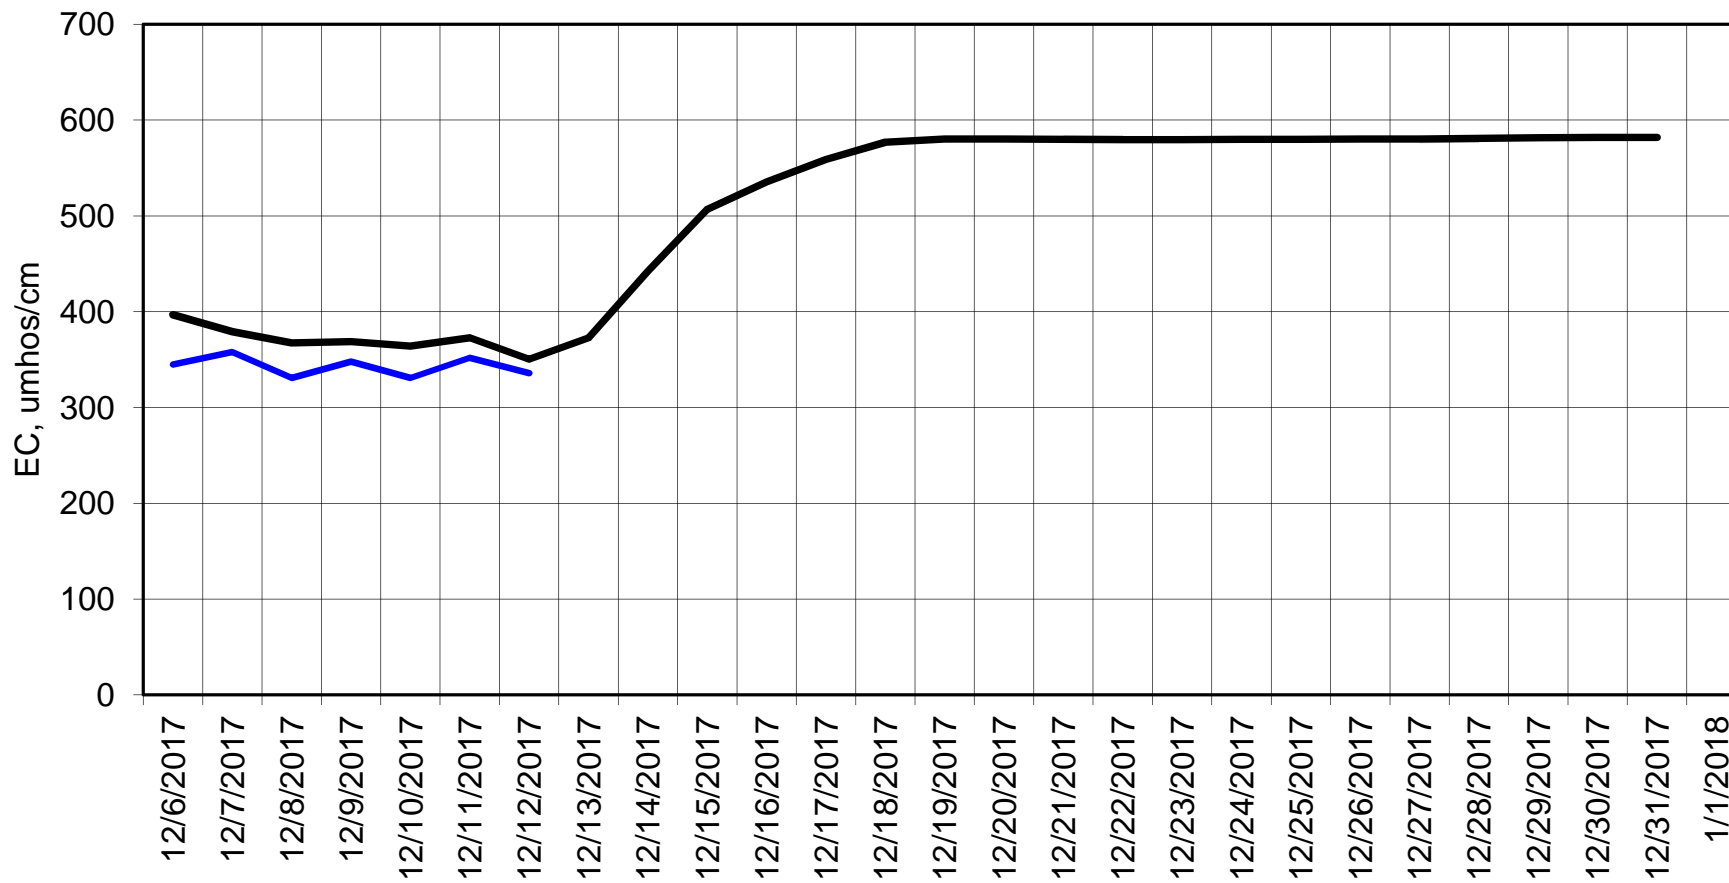

### Forecasted Daily EC @ Holland Ct

Simulation Period 12/6/2017 thru 1/1/2018

### Forecasted Daily EC @ Old River near Middle River

### Forecasted Daily EC @ San Joaquin River at Brandt Bridge

Simulation Period 12/6/2017 thru 1/1/2018