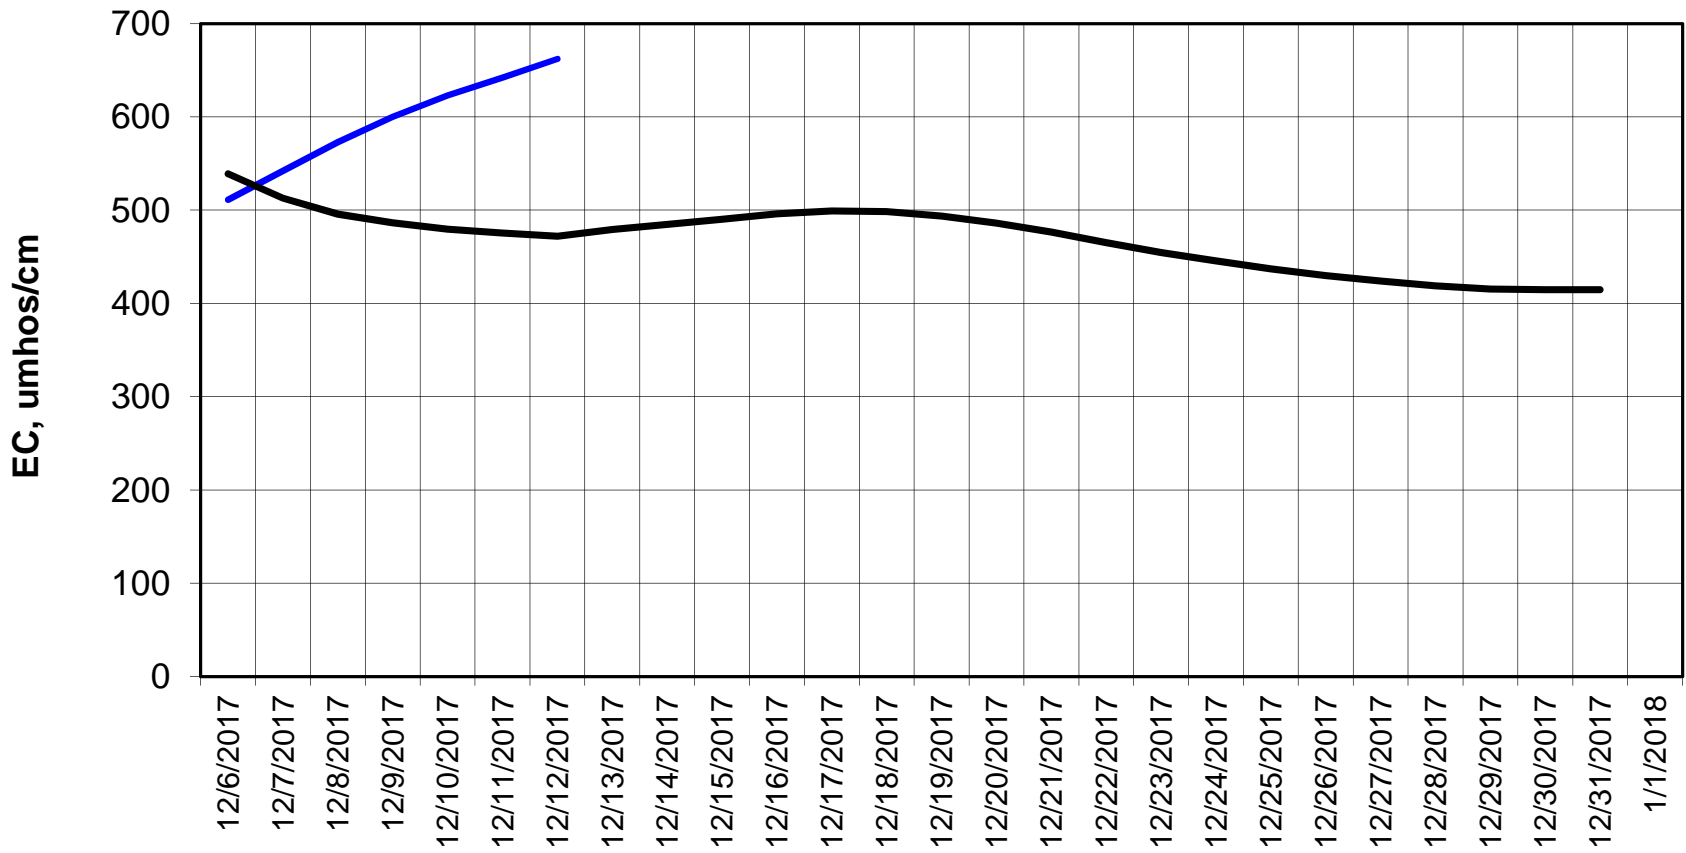

Forecasted Daily EC @ Bethel

Simulation Period 12/6/2017 thru 1/1/2018