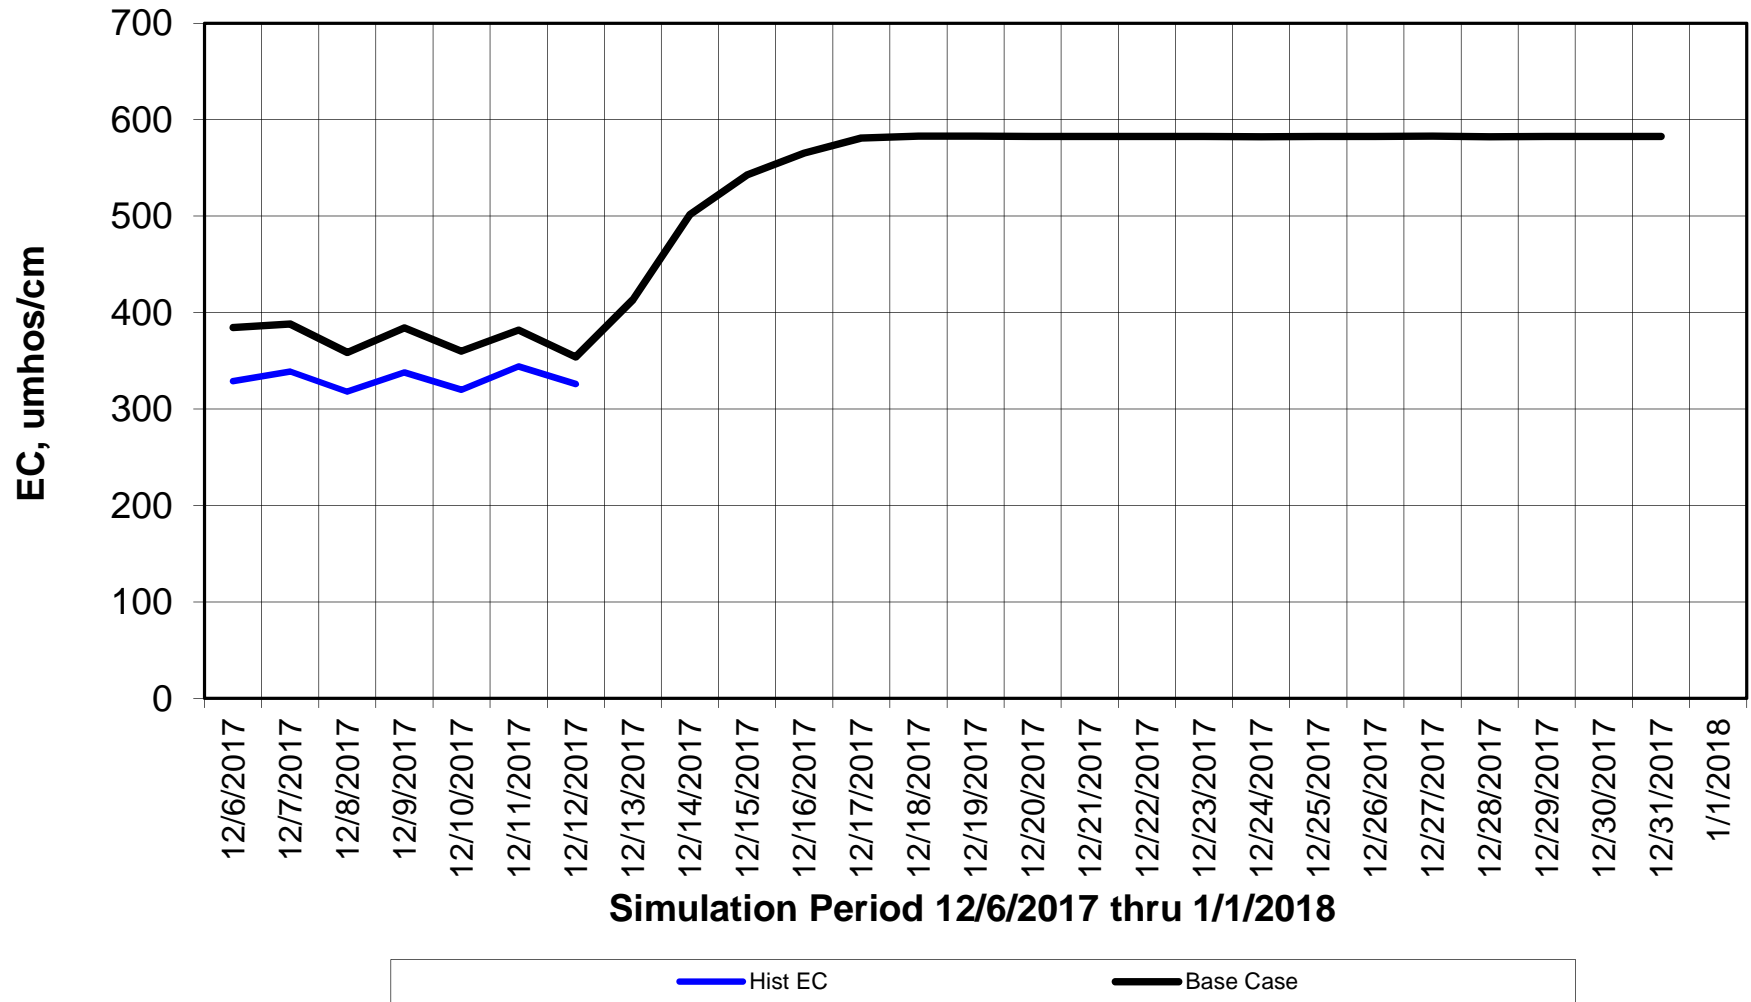

### Forecasted Daily EC @ Holland Ct

Simulation Period 12/6/2017 thru 1/1/2018

### Forecasted Daily EC @ Old River near Middle River

### Forecasted Daily EC @ San Joaquin River at Brandt Bridge

Simulation Period 12/6/2017 thru 1/1/2018