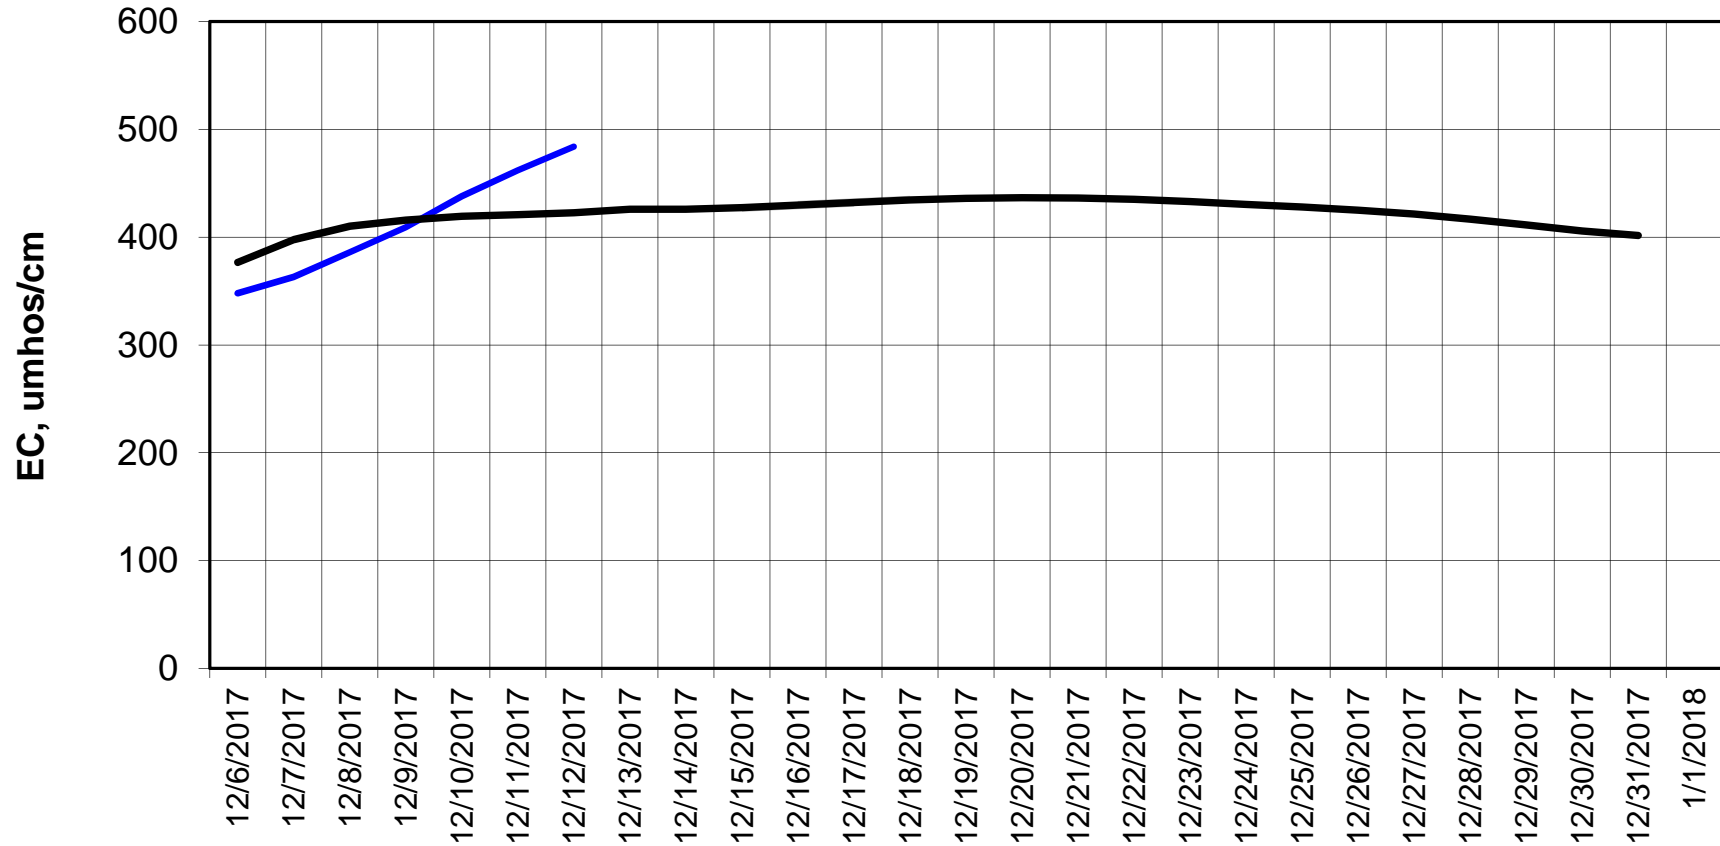

### Forecasted Daily EC @ Holland Ct

Simulation Period 12/6/2017 thru 1/1/2018

### Forecasted Daily EC @ Old River near Middle River

### Forecasted Daily EC @ San Joaquin River at Brandt Bridge

Simulation Period 12/6/2017 thru 1/1/2018