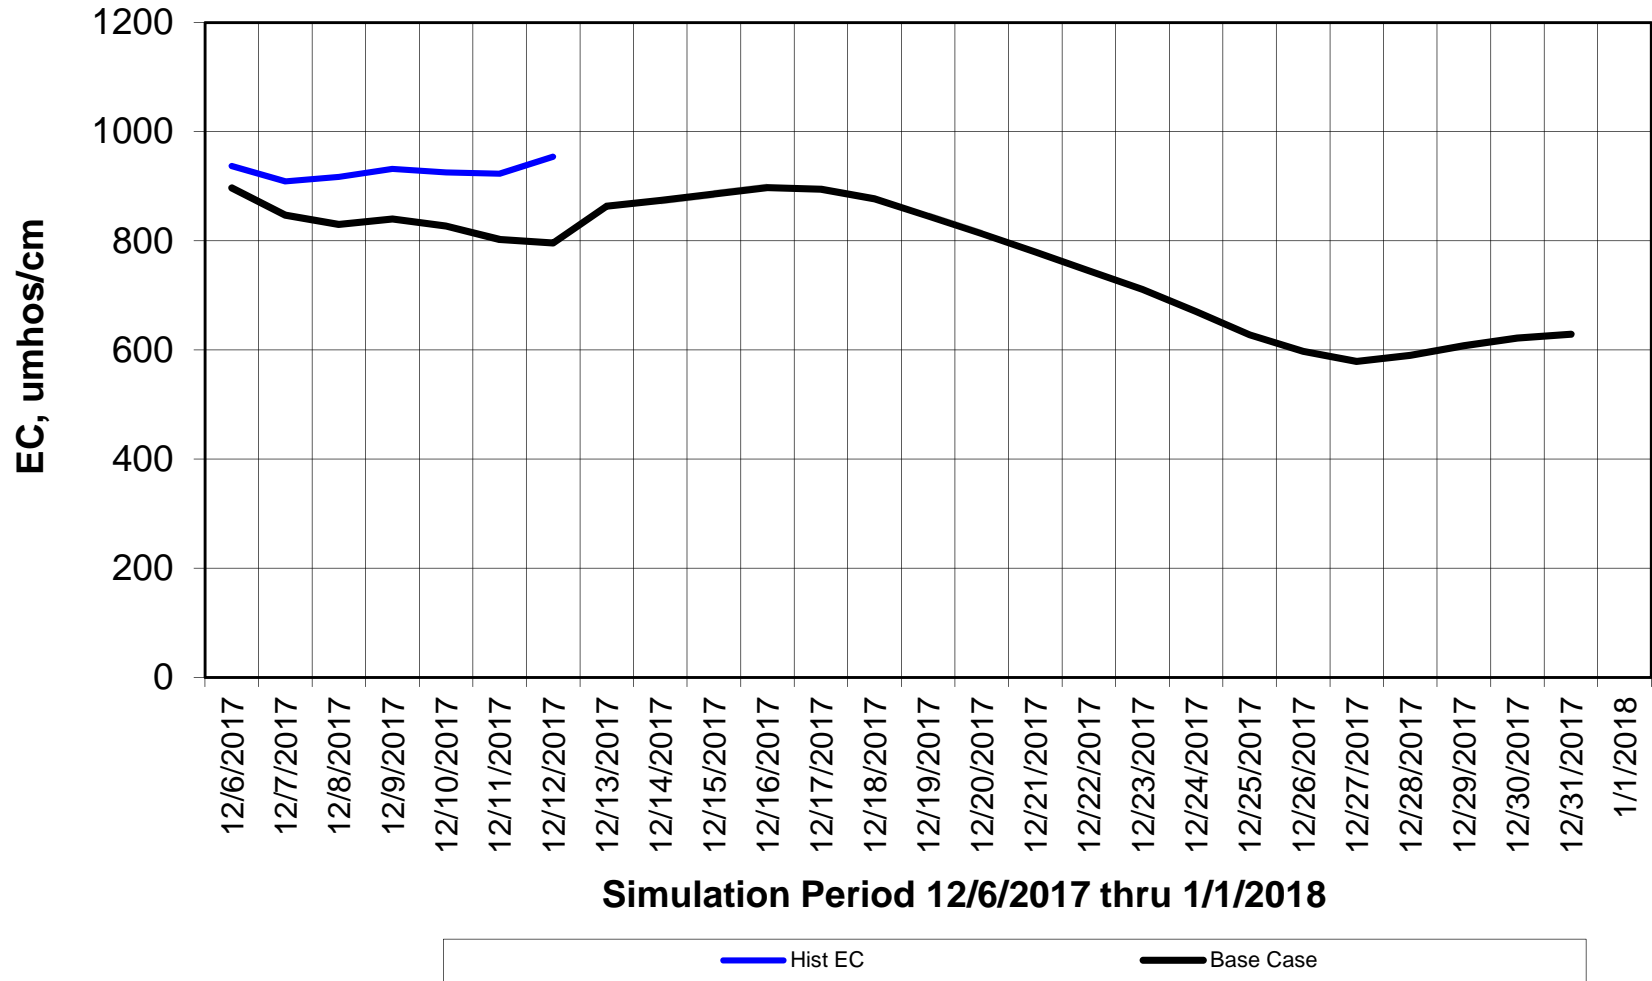

Forecasted Daily EC @ Jersey Point