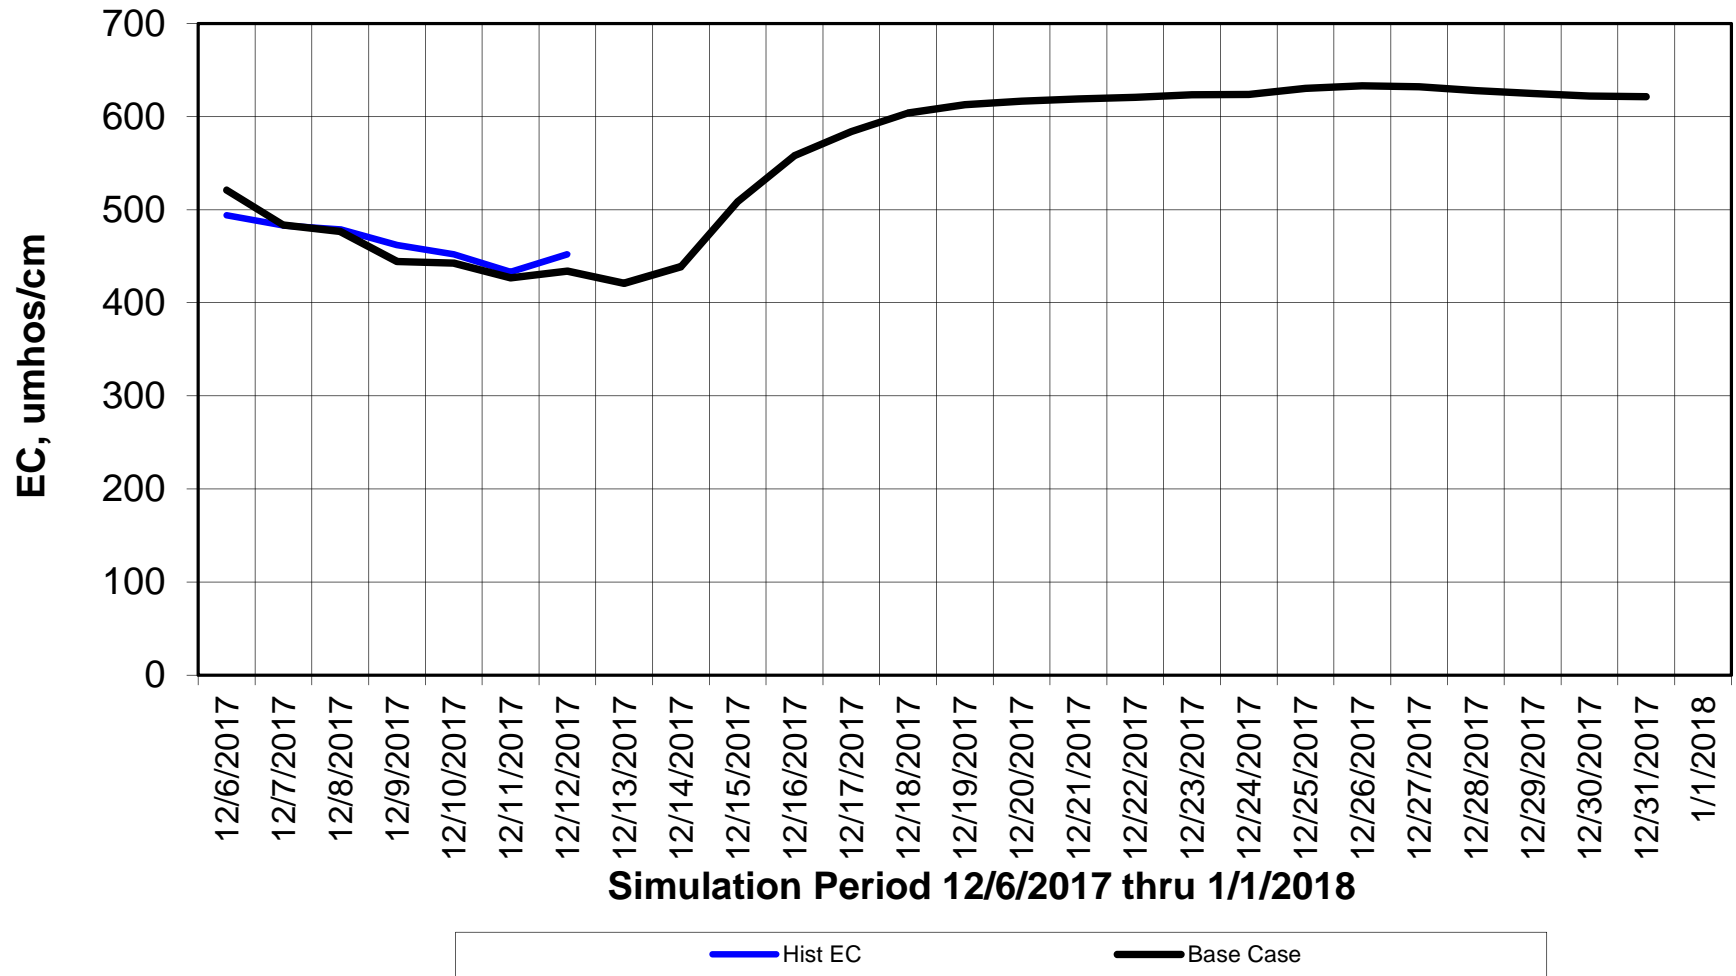

Forecasted Daily EC @ Old River at Tracy Road