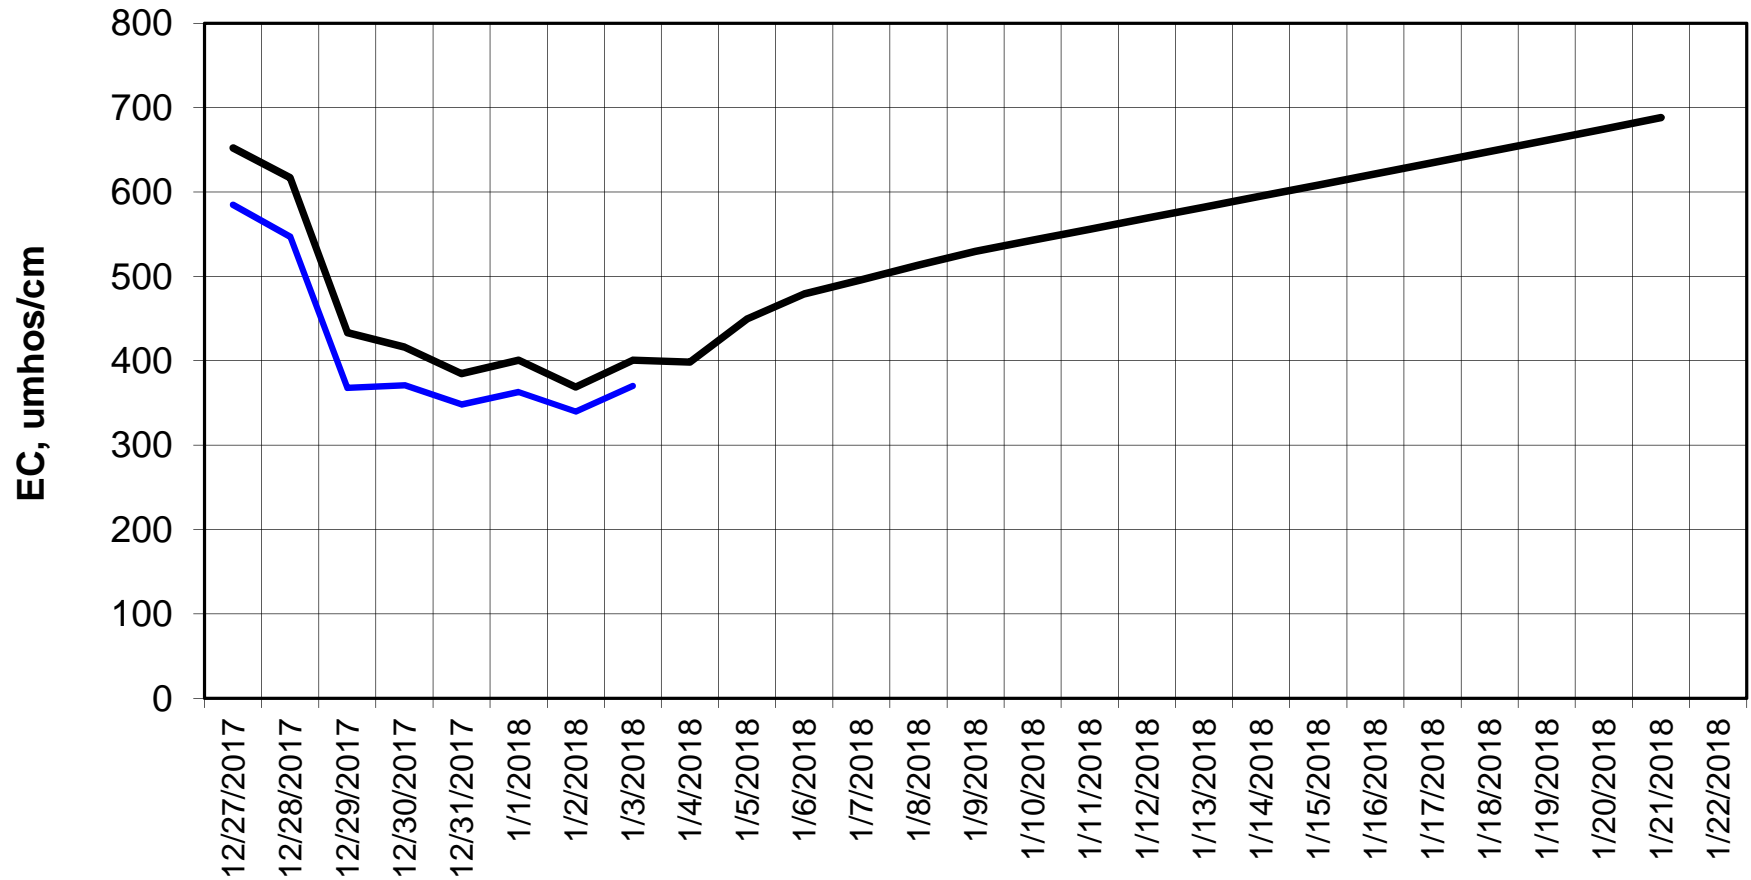

Forecasted Daily EC @ Holland Ct

Simulation Period 12/27/2017 thru 1/22/2018

Forecasted Daily EC @ Old River near Middle River

Simulation Period 12/27/2017 thru 1/22/2018

Forecasted Daily EC @ San Joaquin River at Brandt Bridge

Simulation Period 12/27/2017 thru 1/22/2018

Forecasted Daily EC @ Old River at Tracy Road

Forecasted Daily EC @ Jersey Point

Simulation Period 12/27/2017 thru 1/22/2018

Forecasted Daily EC @ Bethel

Simulation Period 12/27/2017 thru 1/22/2018