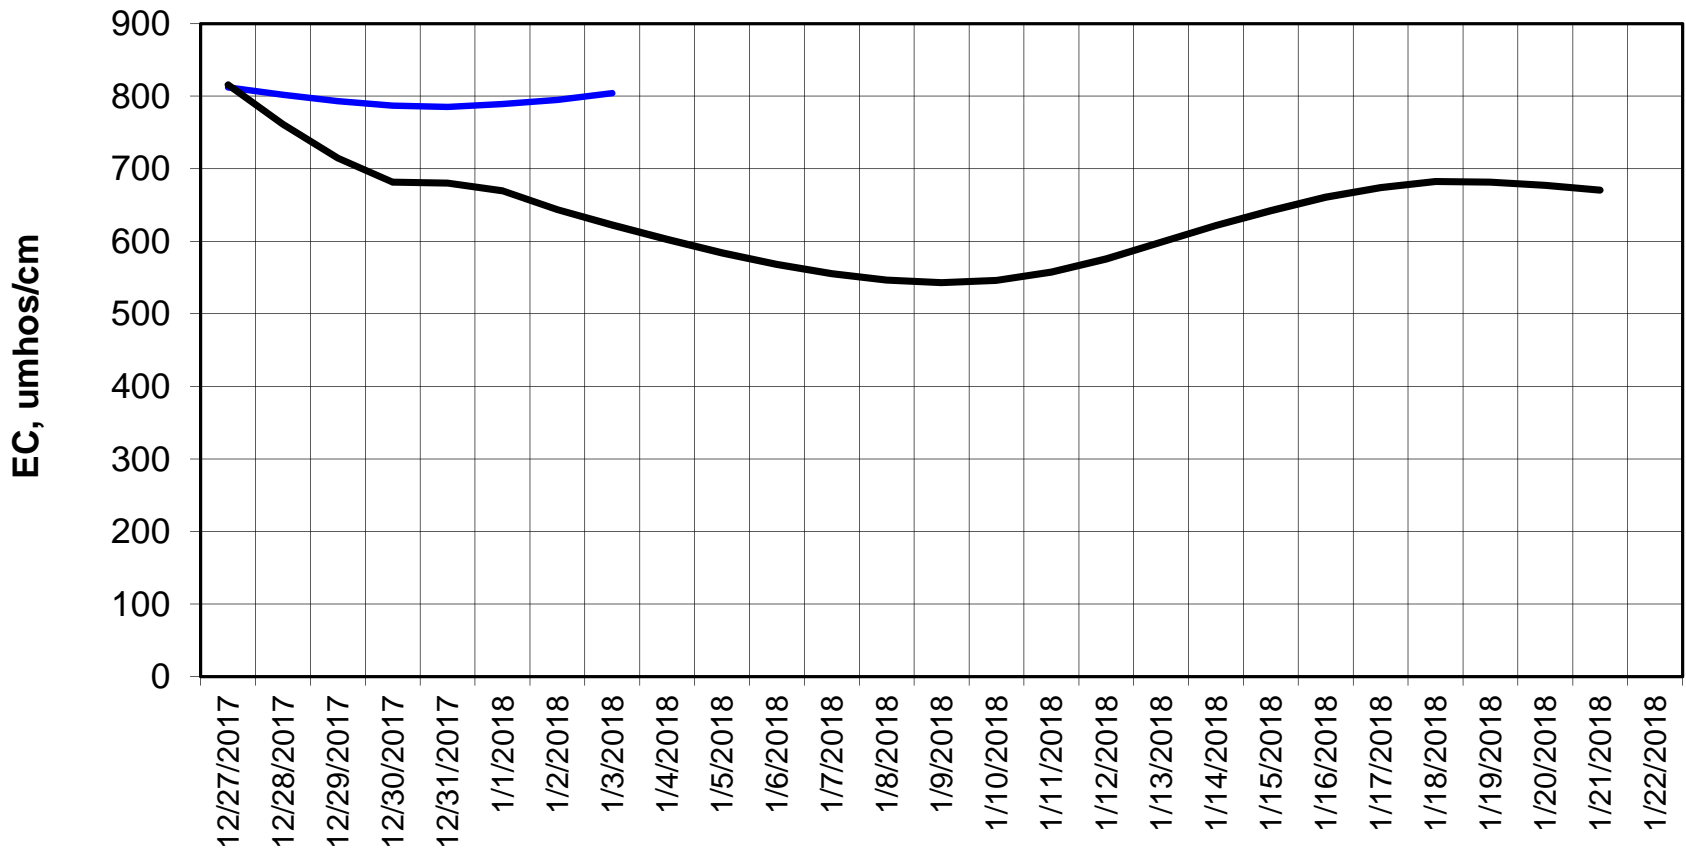

Forecasted Daily EC @ Holland Ct

Simulation Period 12/27/2017 thru 1/22/2018

Forecasted Daily EC @ Old River near Middle River

Simulation Period 12/27/2017 thru 1/22/2018

Forecasted Daily EC @ San Joaquin River at Brandt Bridge

Simulation Period 12/27/2017 thru 1/22/2018

Forecasted Daily EC @ Old River at Tracy Road

Forecasted Daily EC @ Jersey Point

Simulation Period 12/27/2017 thru 1/22/2018

Forecasted Daily EC @ Bethel

Simulation Period 12/27/2017 thru 1/22/2018