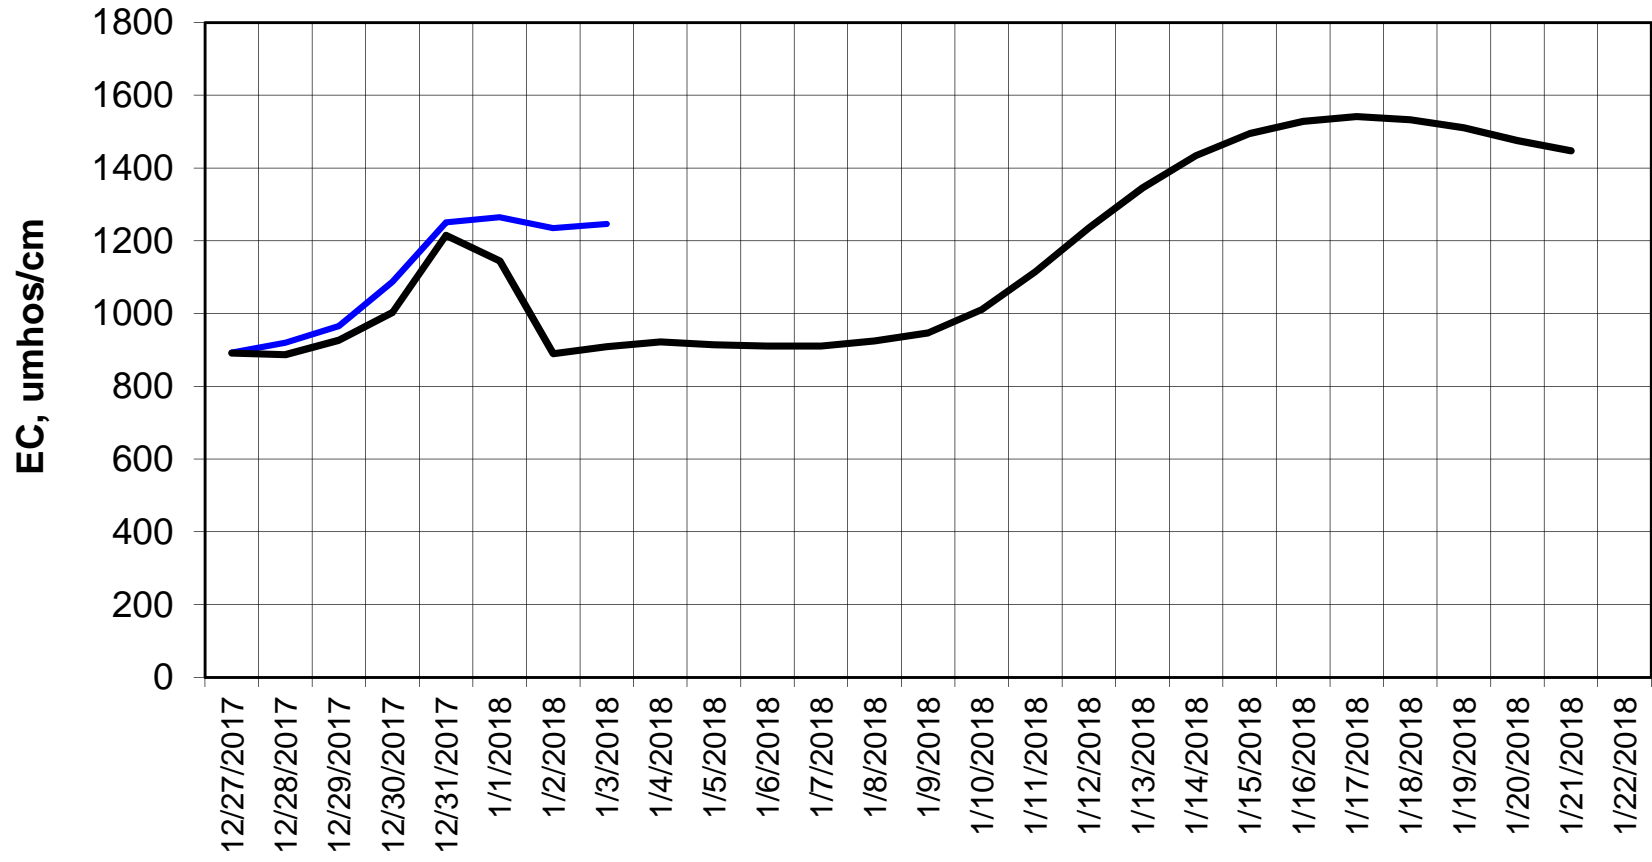

Forecasted Daily EC @ Holland Ct

Simulation Period 12/27/2017 thru 1/22/2018

Forecasted Daily EC @ Old River near Middle River

Simulation Period 12/27/2017 thru 1/22/2018

Forecasted Daily EC @ San Joaquin River at Brandt Bridge

Simulation Period 12/27/2017 thru 1/22/2018

Forecasted Daily EC @ Old River at Tracy Road

Forecasted Daily EC @ Jersey Point

Simulation Period 12/27/2017 thru 1/22/2018

Forecasted Daily EC @ Bethel

Simulation Period 12/27/2017 thru 1/22/2018