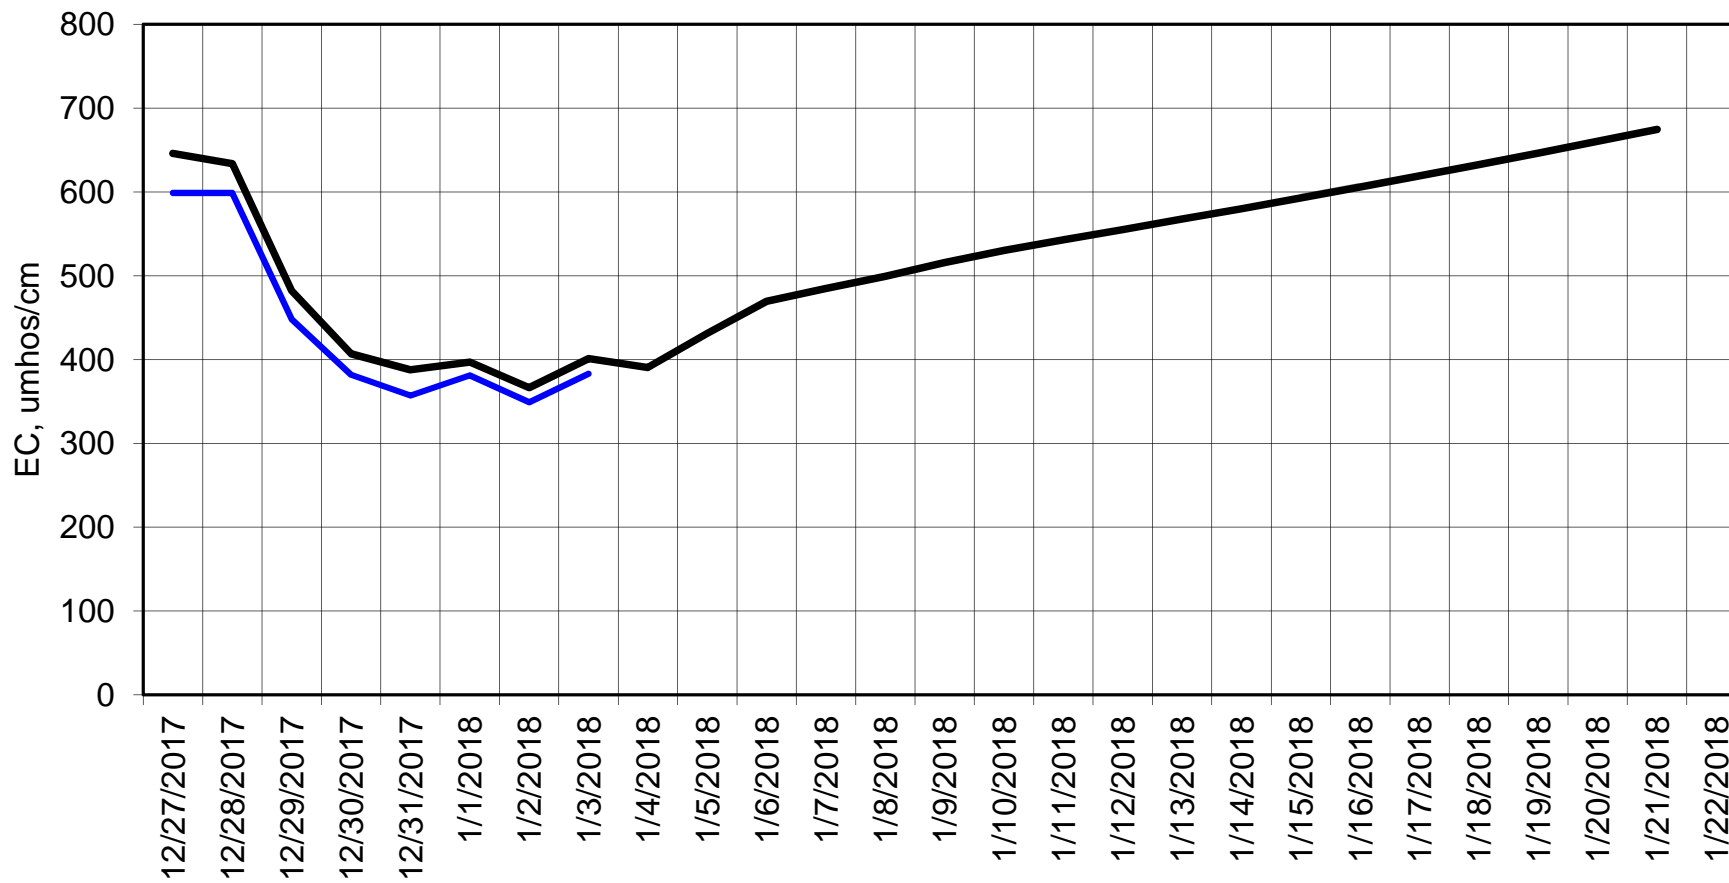

Forecasted Daily EC @ Holland Ct

Simulation Period 12/27/2017 thru 1/22/2018

Forecasted Daily EC @ Old River near Middle River

Simulation Period 12/27/2017 thru 1/22/2018

Forecasted Daily EC @ San Joaquin River at Brandt Bridge

Simulation Period 12/27/2017 thru 1/22/2018

Forecasted Daily EC @ Old River at Tracy Road

Forecasted Daily EC @ Jersey Point

Simulation Period 12/27/2017 thru 1/22/2018

Forecasted Daily EC @ Bethel

Simulation Period 12/27/2017 thru 1/22/2018