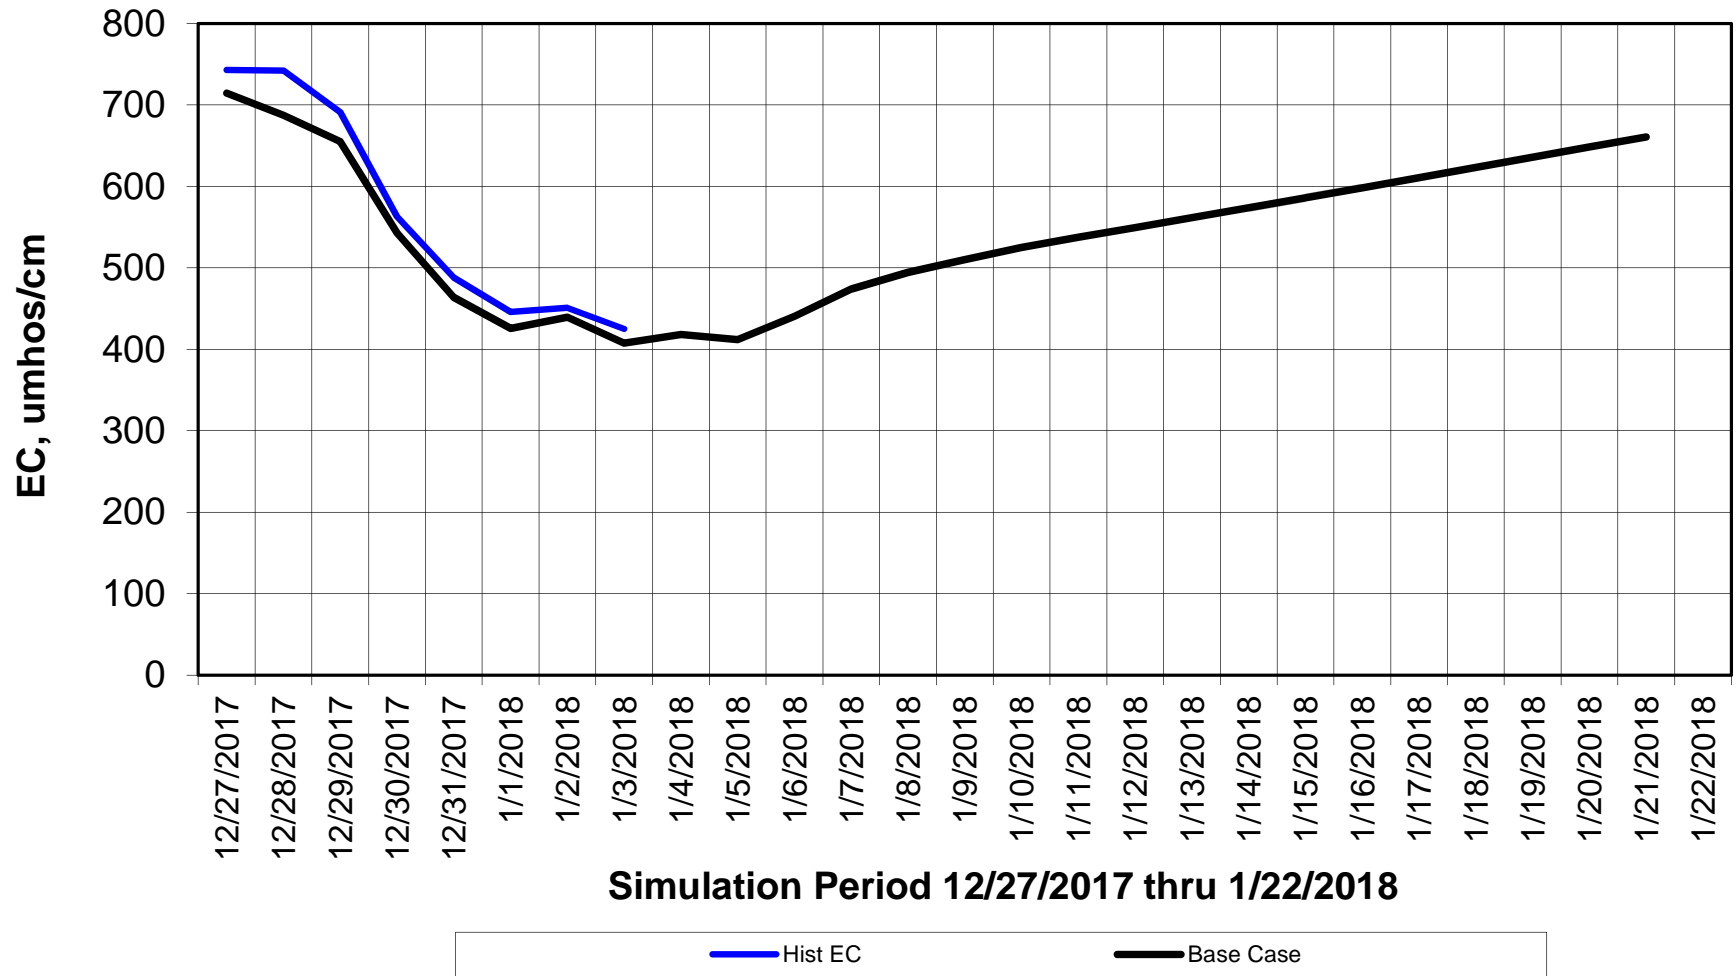

Forecasted Daily EC @ Holland Ct

Simulation Period 12/27/2017 thru 1/22/2018

Forecasted Daily EC @ Old River near Middle River

Simulation Period 12/27/2017 thru 1/22/2018

Forecasted Daily EC @ San Joaquin River at Brandt Bridge

Simulation Period 12/27/2017 thru 1/22/2018

Forecasted Daily EC @ Old River at Tracy Road

Forecasted Daily EC @ Jersey Point

Simulation Period 12/27/2017 thru 1/22/2018

Forecasted Daily EC @ Bethel

Simulation Period 12/27/2017 thru 1/22/2018