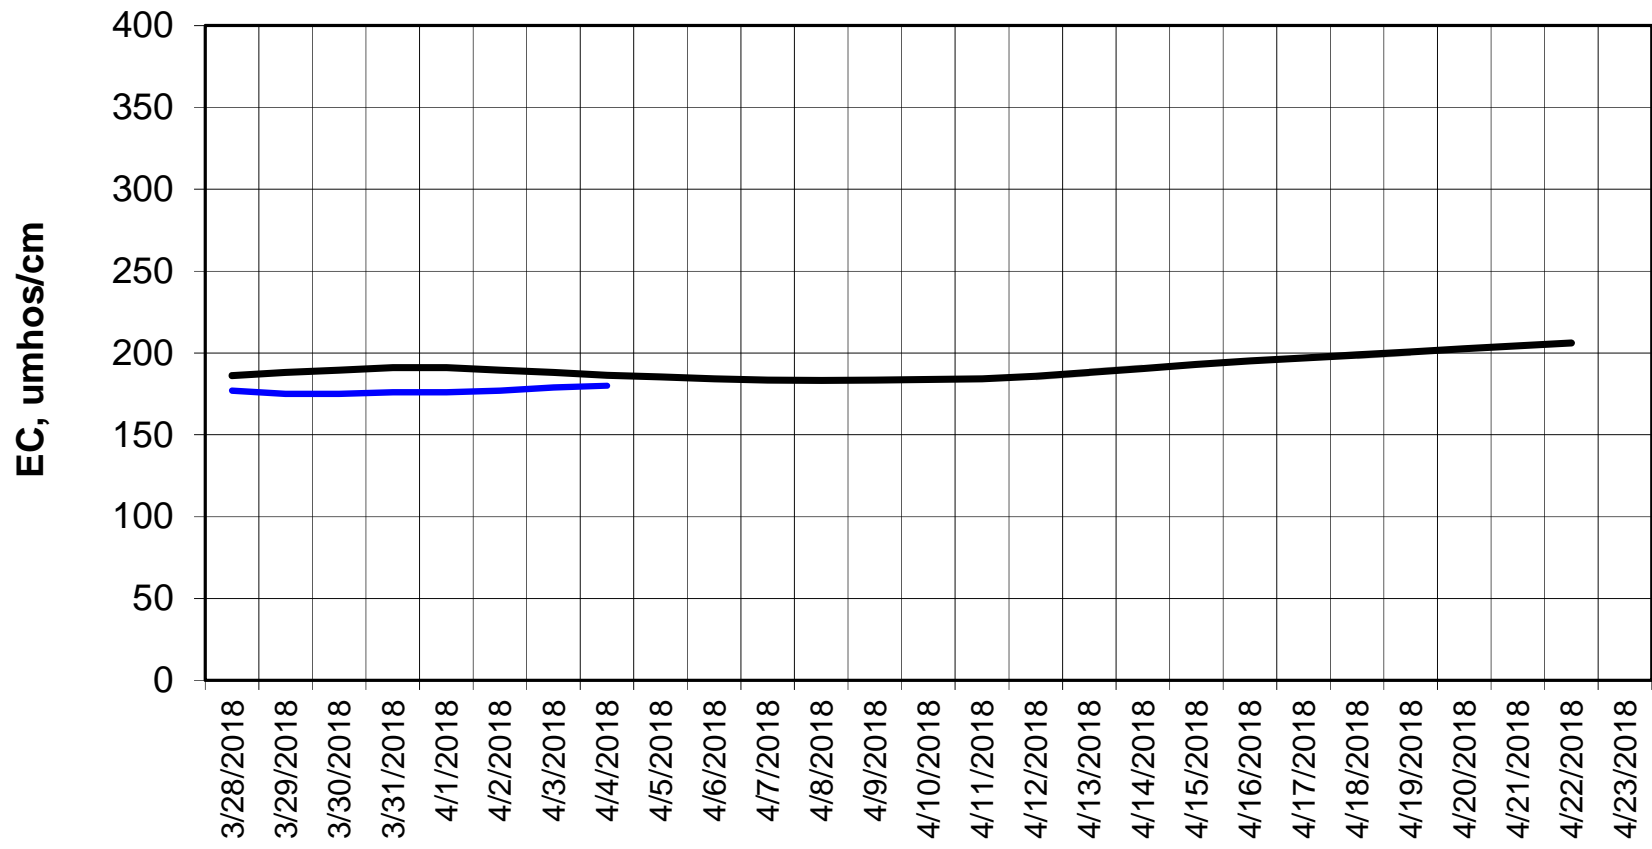

Forecasted Daily EC @ Holland Ct

Simulation Period 3/28/2018 thru 4/23/2018

Forecasted Daily EC @ Old River near Middle River

Simulation Period 3/28/2018 thru 4/23/2018

Forecasted Daily EC @ San Joaquin River at Brandt Bridge

Simulation Period 3/28/2018 thru 4/23/2018

Forecasted Daily EC @ Old River at Tracy Road

Forecasted Daily EC @ Jersey Point

Simulation Period 3/28/2018 thru 4/23/2018

Forecasted Daily EC @ Bethel

Simulation Period 3/28/2018 thru 4/23/2018