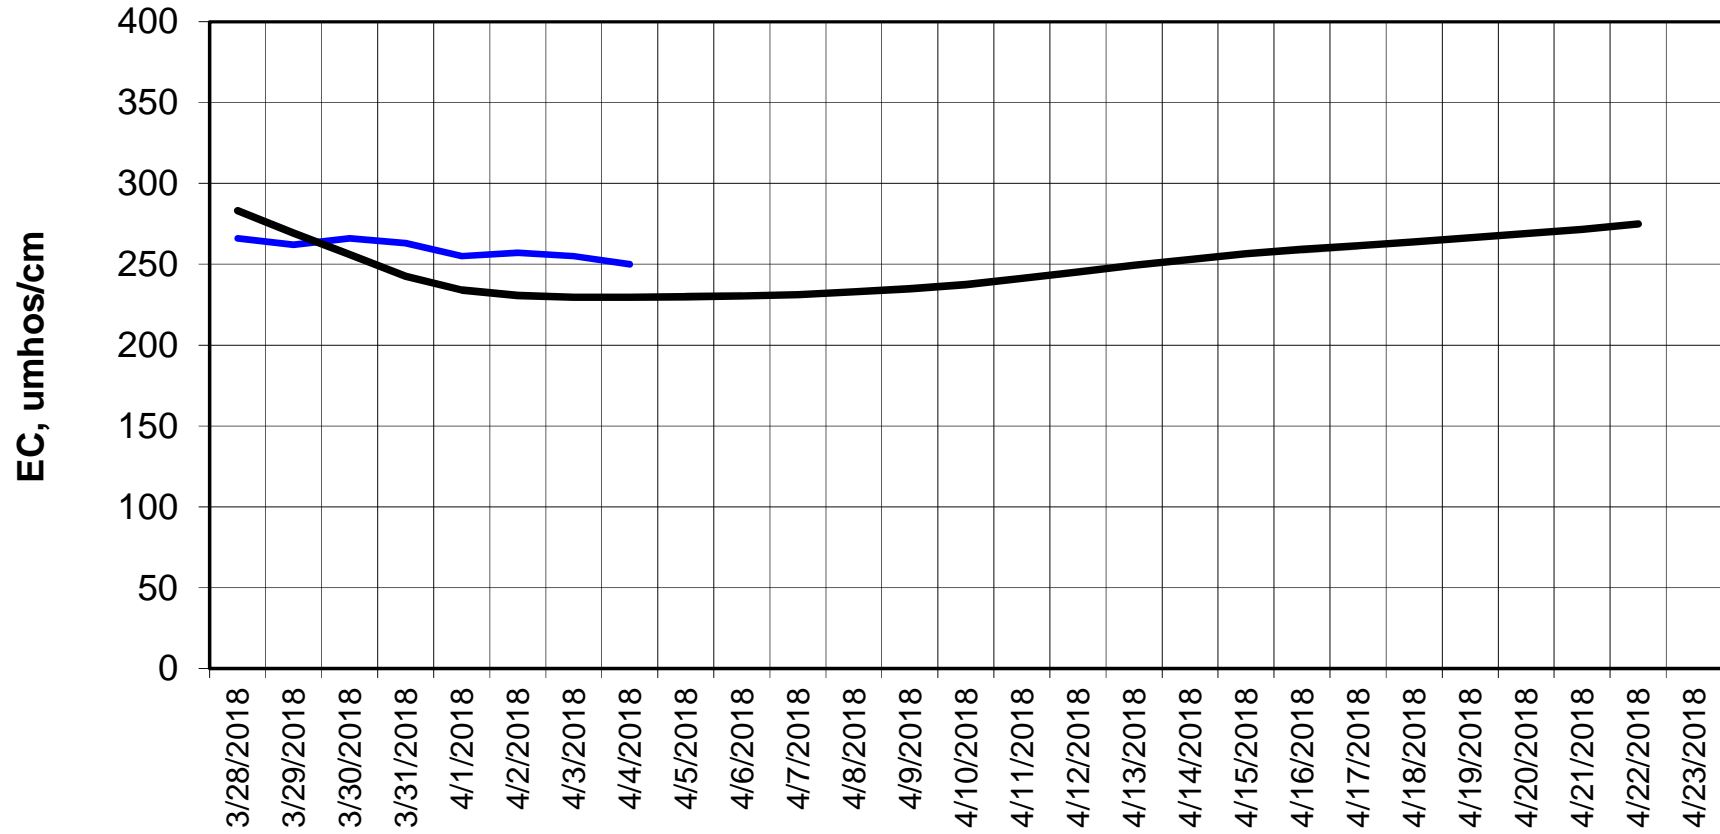

Forecasted Daily EC @ Holland Ct

Simulation Period 3/28/2018 thru 4/23/2018

Forecasted Daily EC @ Old River near Middle River

Simulation Period 3/28/2018 thru 4/23/2018

Forecasted Daily EC @ San Joaquin River at Brandt Bridge

Simulation Period 3/28/2018 thru 4/23/2018

Forecasted Daily EC @ Old River at Tracy Road

Forecasted Daily EC @ Jersey Point

Simulation Period 3/28/2018 thru 4/23/2018

Forecasted Daily EC @ Bethel

Simulation Period 3/28/2018 thru 4/23/2018