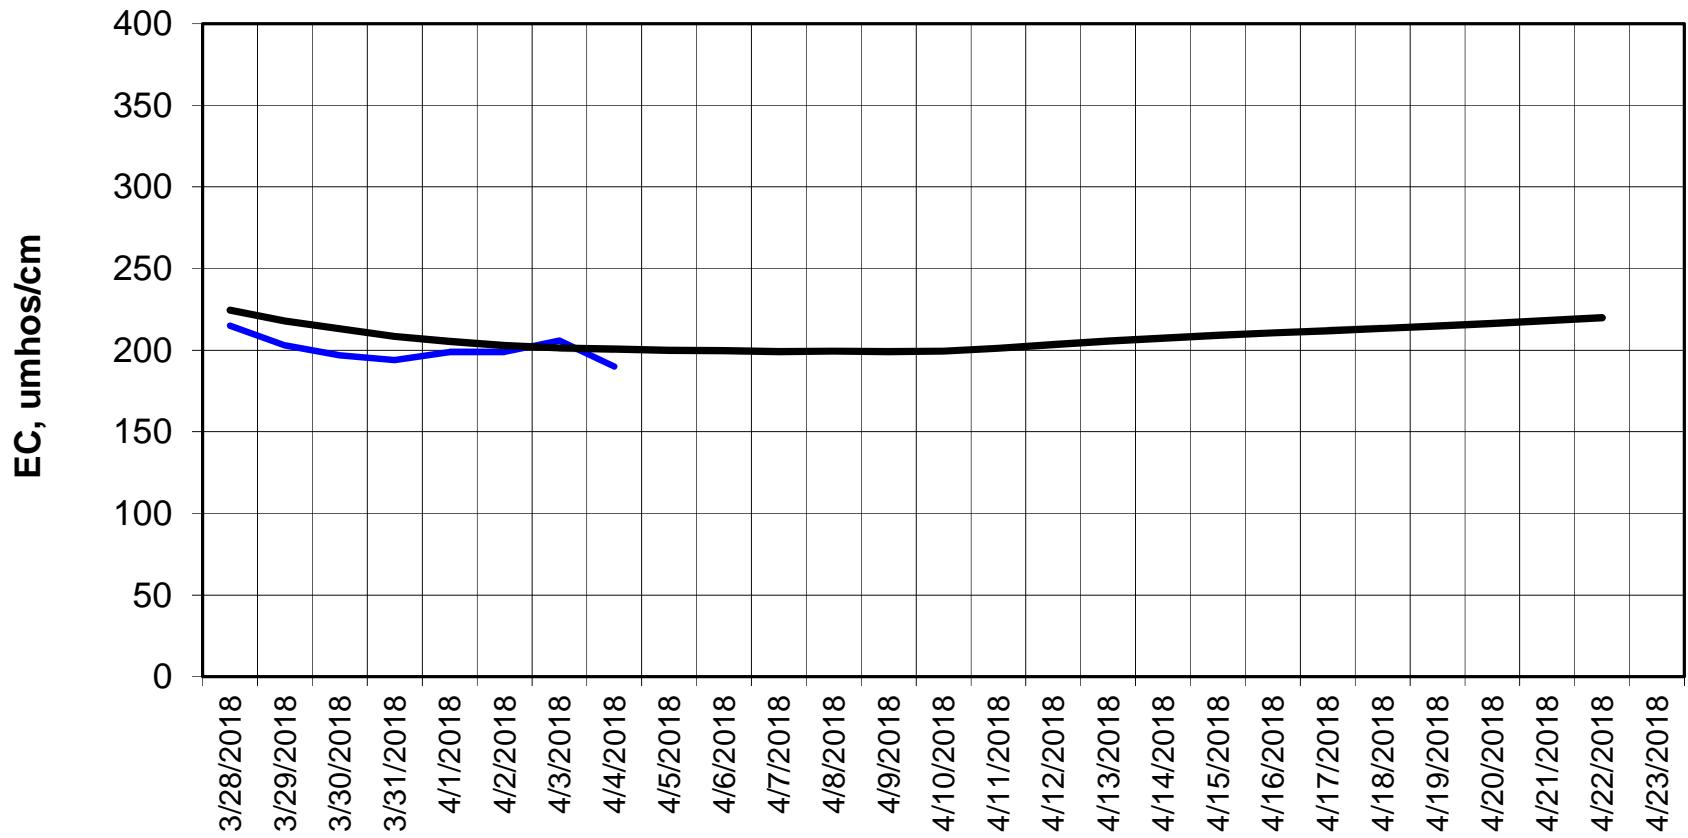

Simulation Period 3/28/2018 thru 4/23/2018

Forecasted Daily EC @ Old River at Tracy Road

Forecasted Daily EC @ Jersey Point

Simulation Period 3/28/2018 thru 4/23/2018

Forecasted Daily EC @ Bethel

Simulation Period 3/28/2018 thru 4/23/2018