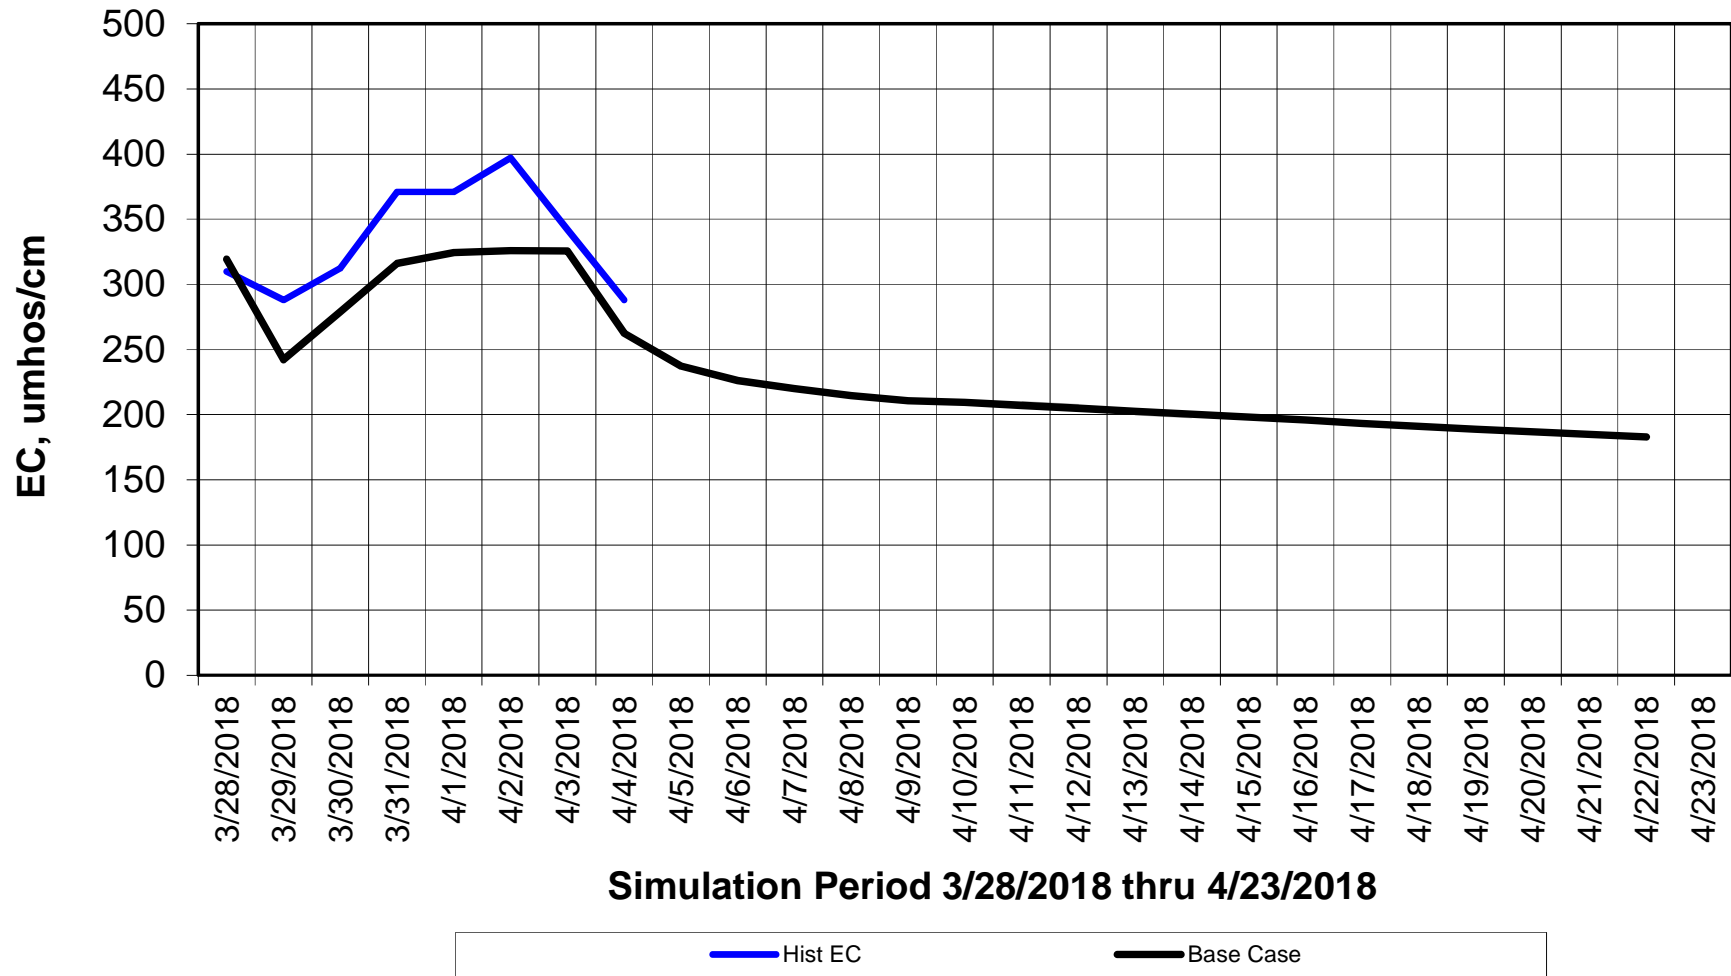

Forecasted Daily EC @ Holland Ct

Simulation Period 3/28/2018 thru 4/23/2018

Forecasted Daily EC @ Old River near Middle River

Simulation Period 3/28/2018 thru 4/23/2018

Forecasted Daily EC @ San Joaquin River at Brandt Bridge

Simulation Period 3/28/2018 thru 4/23/2018

Forecasted Daily EC @ Old River at Tracy Road

Forecasted Daily EC @ Jersey Point

Simulation Period 3/28/2018 thru 4/23/2018

Forecasted Daily EC @ Bethel

Simulation Period 3/28/2018 thru 4/23/2018