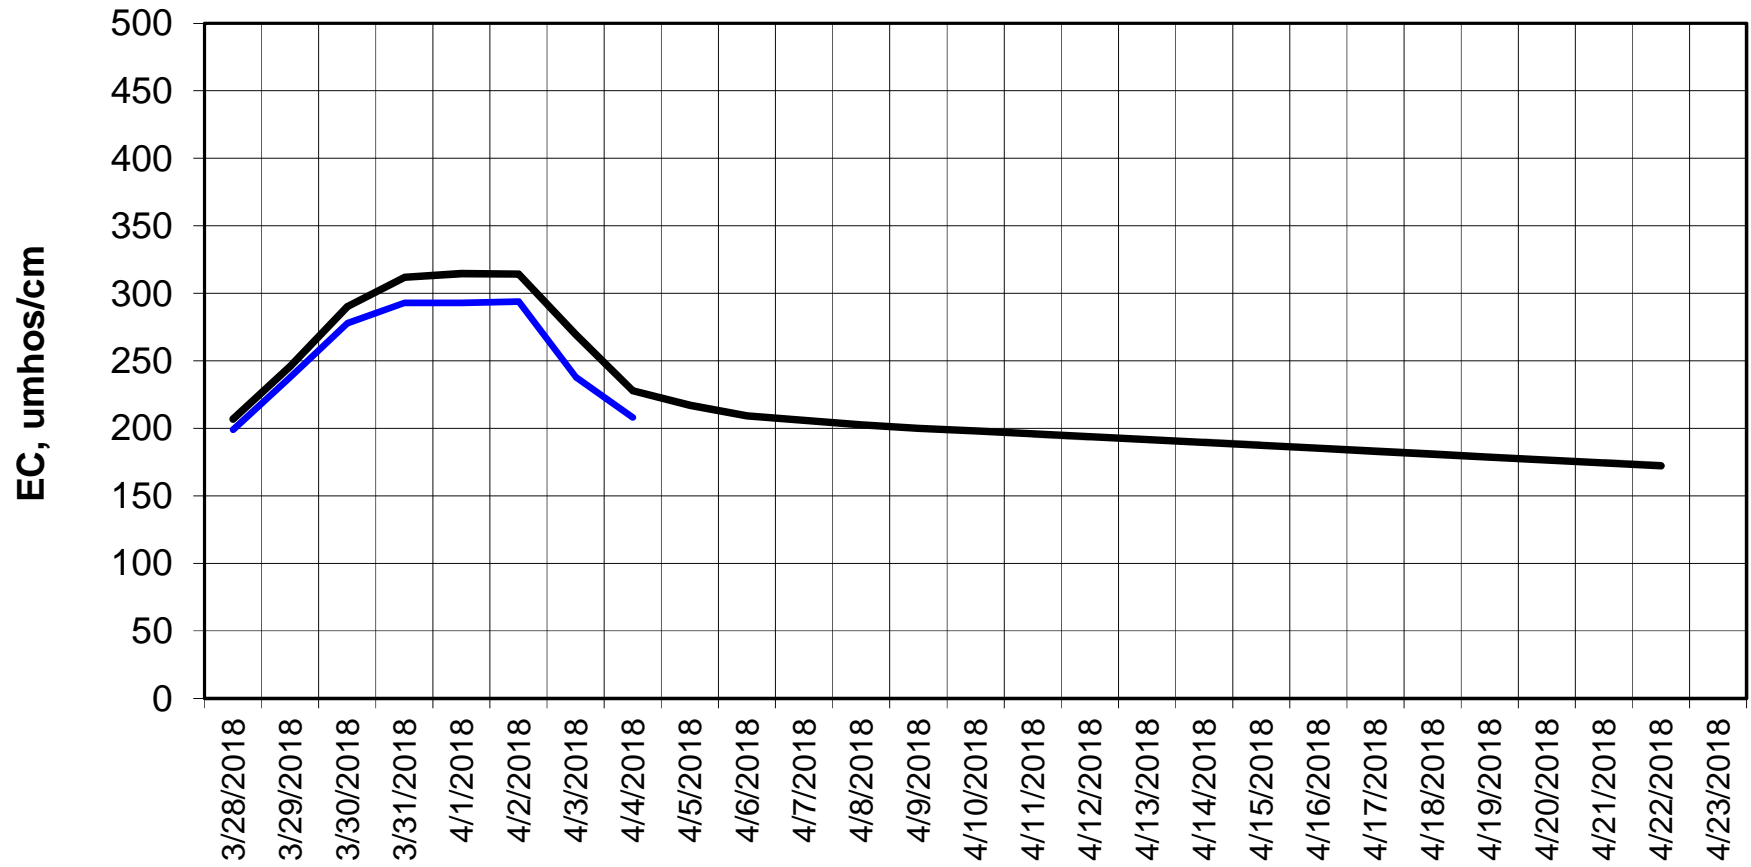

Forecasted Daily EC @ Holland Ct

Simulation Period 3/28/2018 thru 4/23/2018

Forecasted Daily EC @ Old River near Middle River

Simulation Period 3/28/2018 thru 4/23/2018

Forecasted Daily EC @ San Joaquin River at Brandt Bridge

Simulation Period 3/28/2018 thru 4/23/2018

Forecasted Daily EC @ Old River at Tracy Road

Forecasted Daily EC @ Jersey Point

Simulation Period 3/28/2018 thru 4/23/2018

Forecasted Daily EC @ Bethel

Simulation Period 3/28/2018 thru 4/23/2018