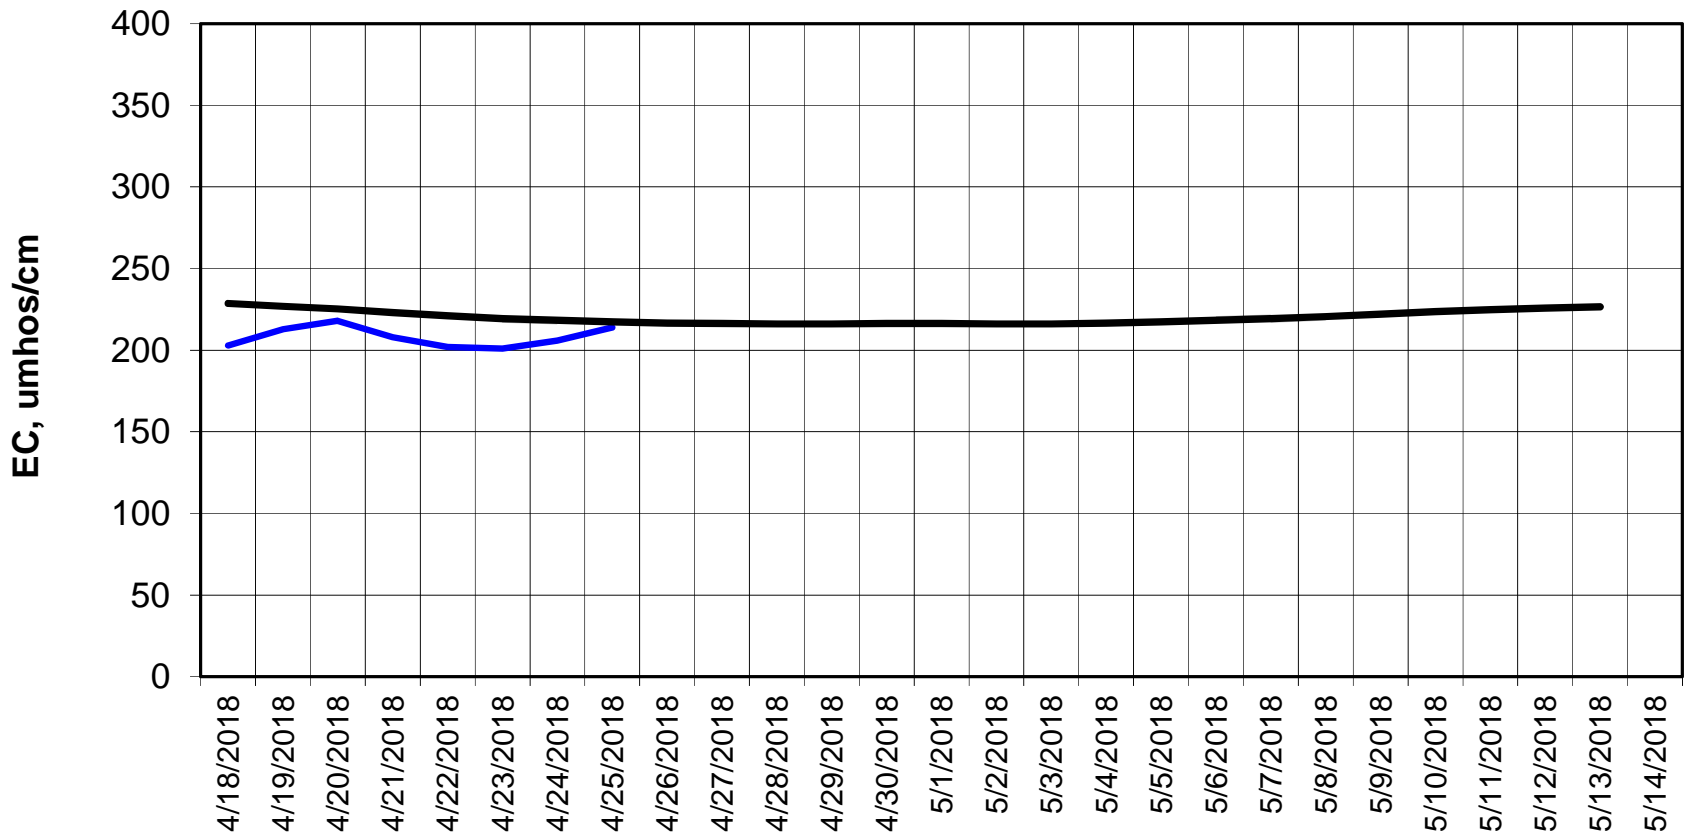

Simulation Period 4/18/2018 thru 5/14/2018

Forecasted Daily EC @ Old River at Tracy Road

Forecasted Daily EC @ Jersey Point

Simulation Period 4/18/2018 thru 5/14/2018

Forecasted Daily EC @ Bethel

Simulation Period 4/18/2018 thru 5/14/2018