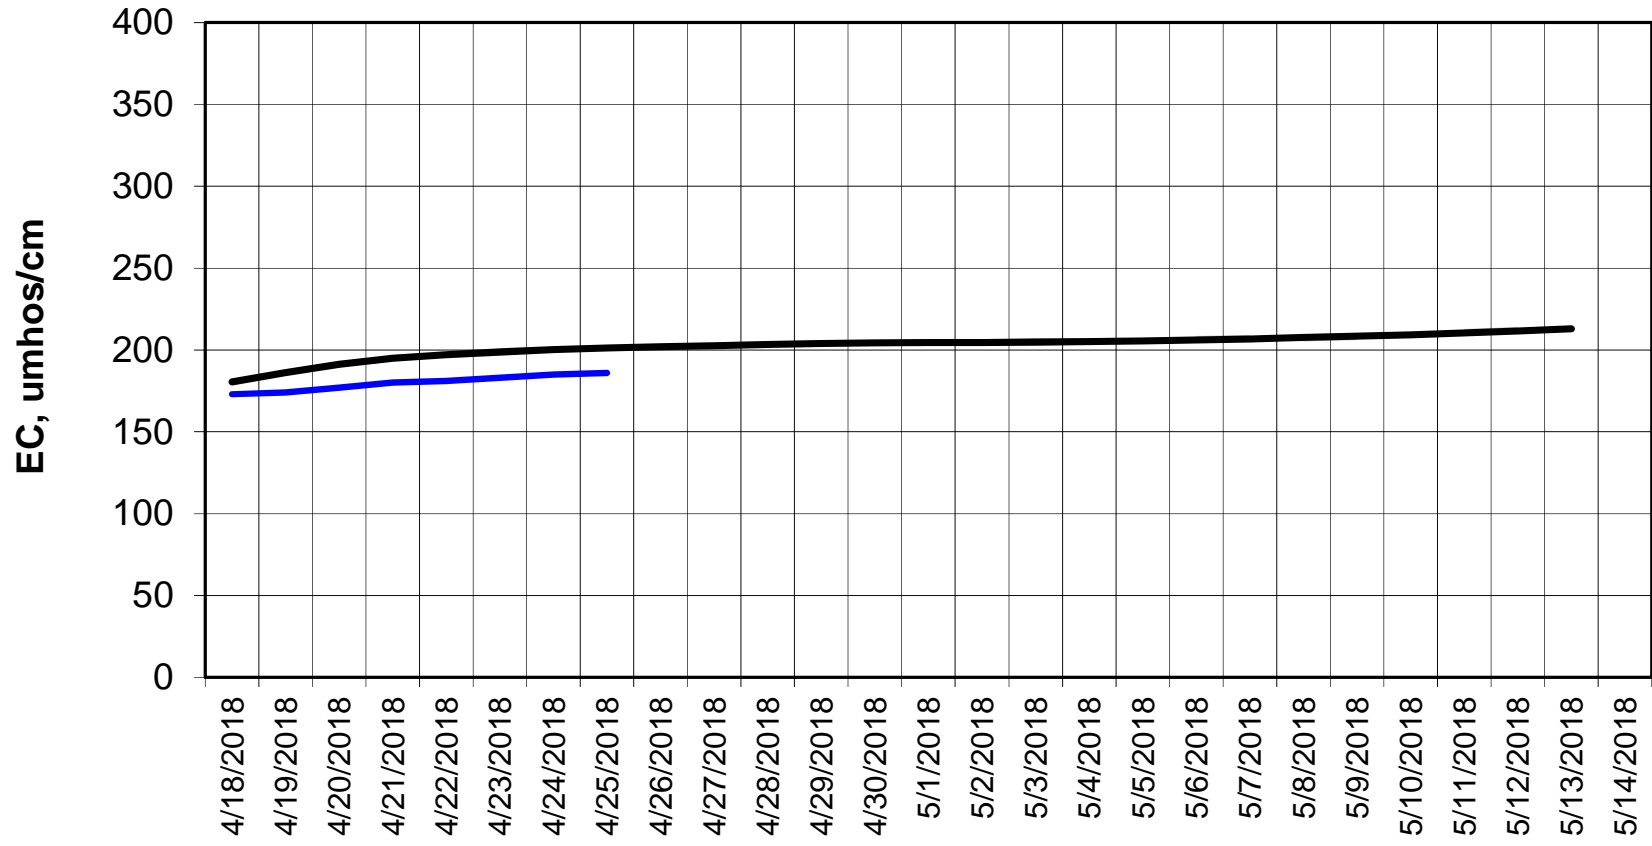

Forecasted Daily EC @ Holland Ct

Simulation Period 4/18/2018 thru 5/14/2018

Forecasted Daily EC @ Old River near Middle River

Simulation Period 4/18/2018 thru 5/14/2018

Forecasted Daily EC @ San Joaquin River at Brandt Bridge

Simulation Period 4/18/2018 thru 5/14/2018

Forecasted Daily EC @ Old River at Tracy Road

Forecasted Daily EC @ Jersey Point

Simulation Period 4/18/2018 thru 5/14/2018

Forecasted Daily EC @ Bethel

Simulation Period 4/18/2018 thru 5/14/2018