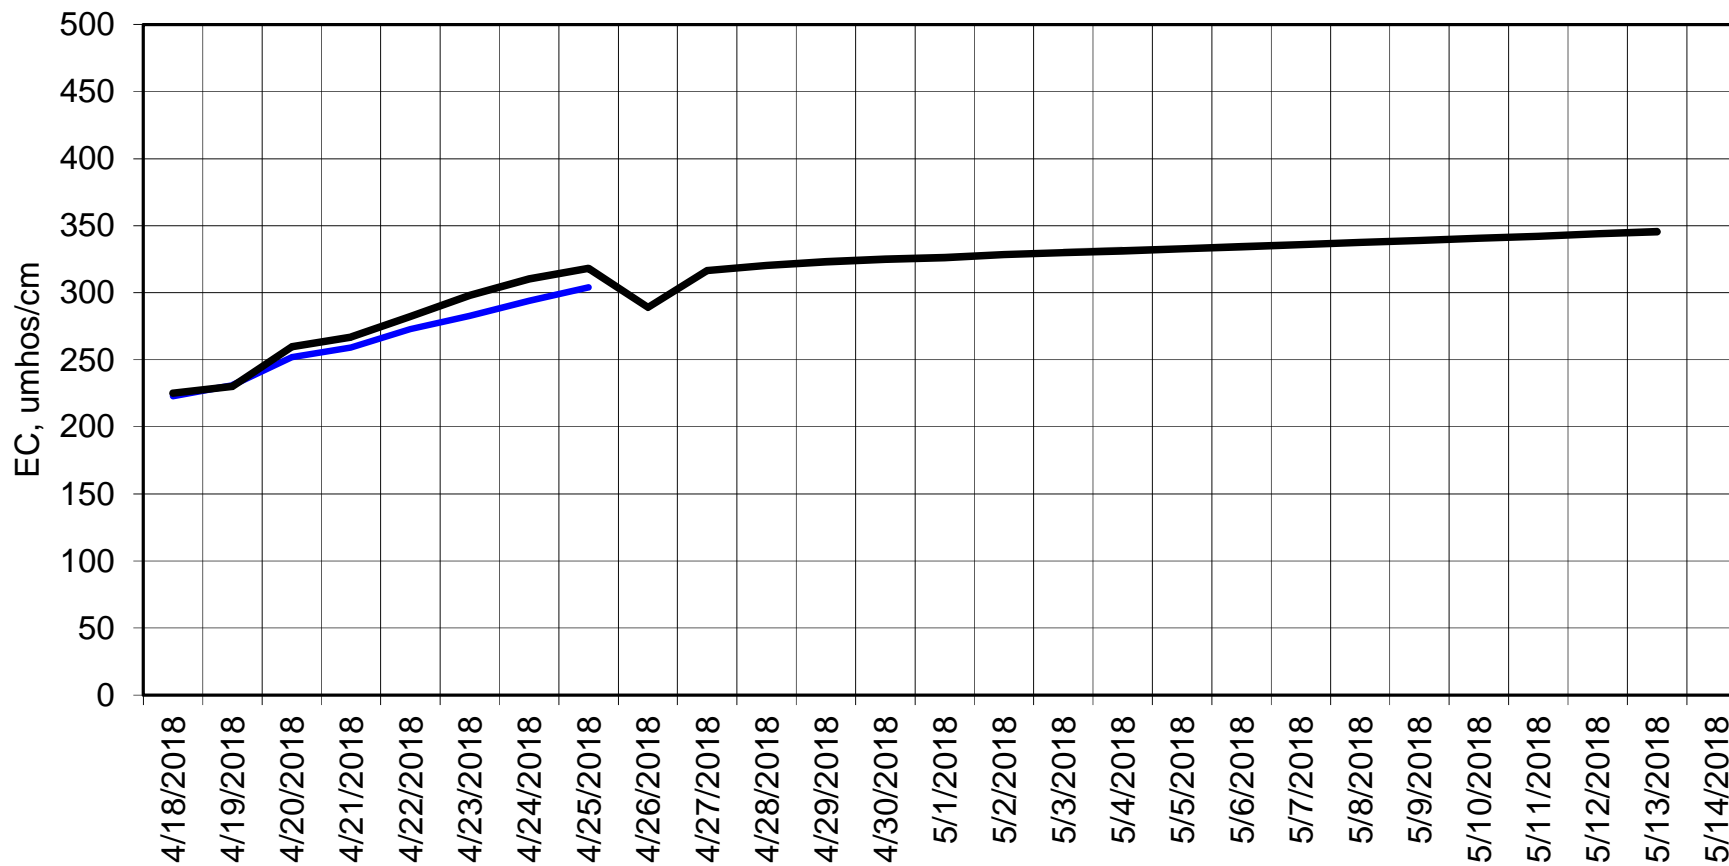

Forecasted Daily EC @ Holland Ct

Simulation Period 4/18/2018 thru 5/14/2018

Forecasted Daily EC @ Old River near Middle River

Simulation Period 4/18/2018 thru 5/14/2018

Forecasted Daily EC @ San Joaquin River at Brandt Bridge

Simulation Period 4/18/2018 thru 5/14/2018

Forecasted Daily EC @ Old River at Tracy Road

Forecasted Daily EC @ Jersey Point

Simulation Period 4/18/2018 thru 5/14/2018

Forecasted Daily EC @ Bethel

Simulation Period 4/18/2018 thru 5/14/2018