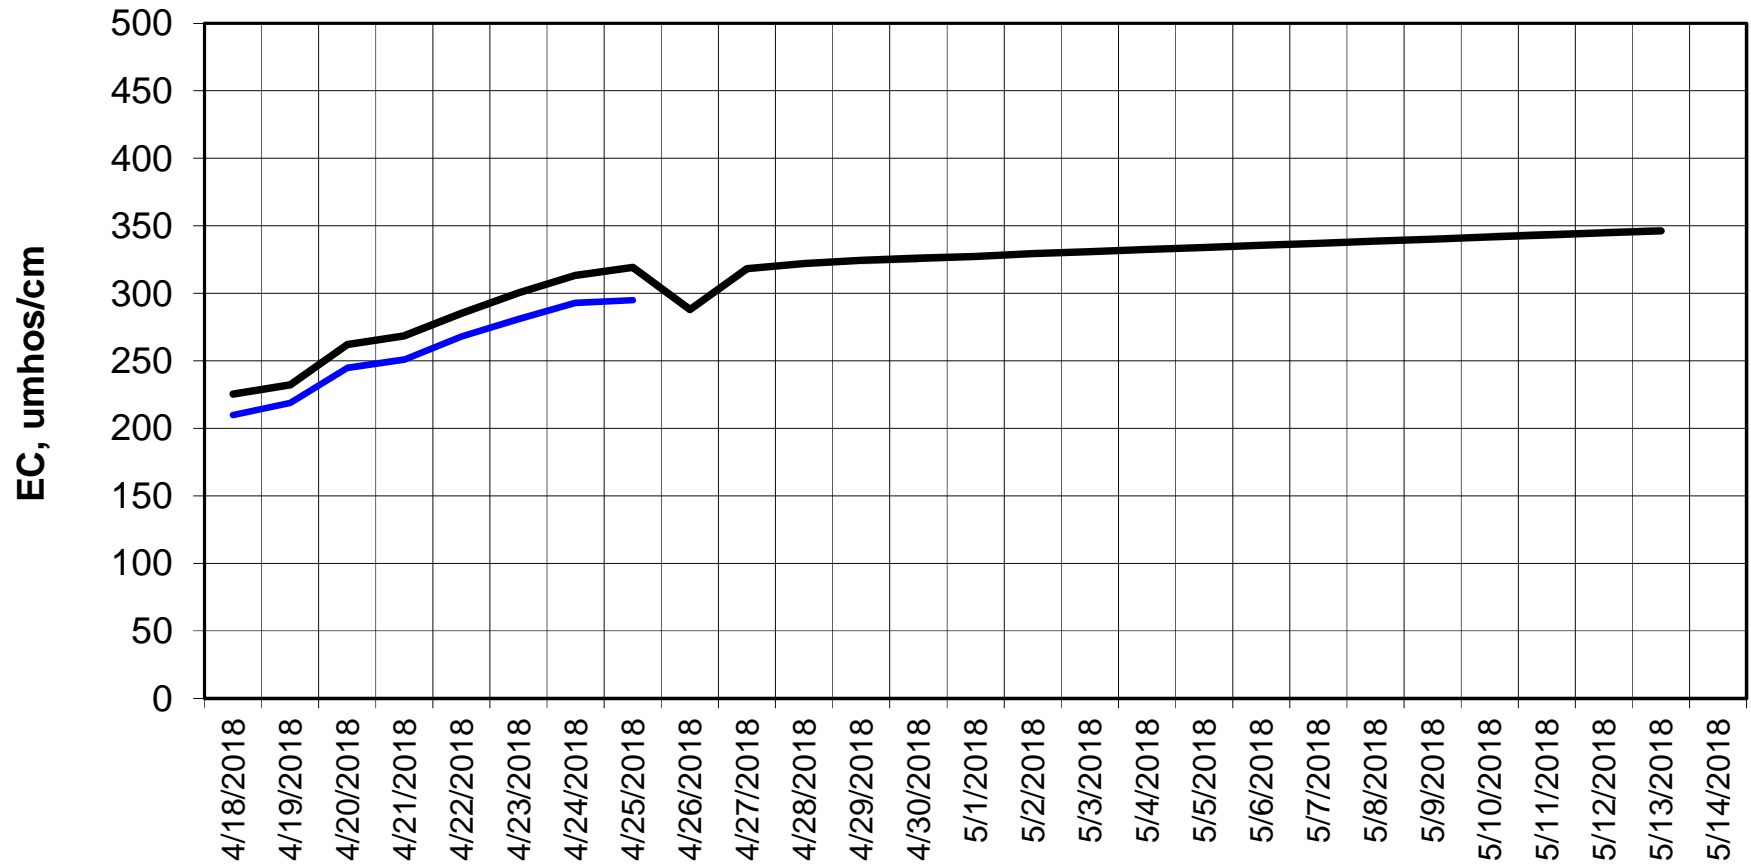

Forecasted Daily EC @ Holland Ct

Simulation Period 4/18/2018 thru 5/14/2018

Forecasted Daily EC @ Old River near Middle River

Simulation Period 4/18/2018 thru 5/14/2018

Forecasted Daily EC @ San Joaquin River at Brandt Bridge

Simulation Period 4/18/2018 thru 5/14/2018

Forecasted Daily EC @ Old River at Tracy Road

Forecasted Daily EC @ Jersey Point

Simulation Period 4/18/2018 thru 5/14/2018

Forecasted Daily EC @ Bethel

Simulation Period 4/18/2018 thru 5/14/2018