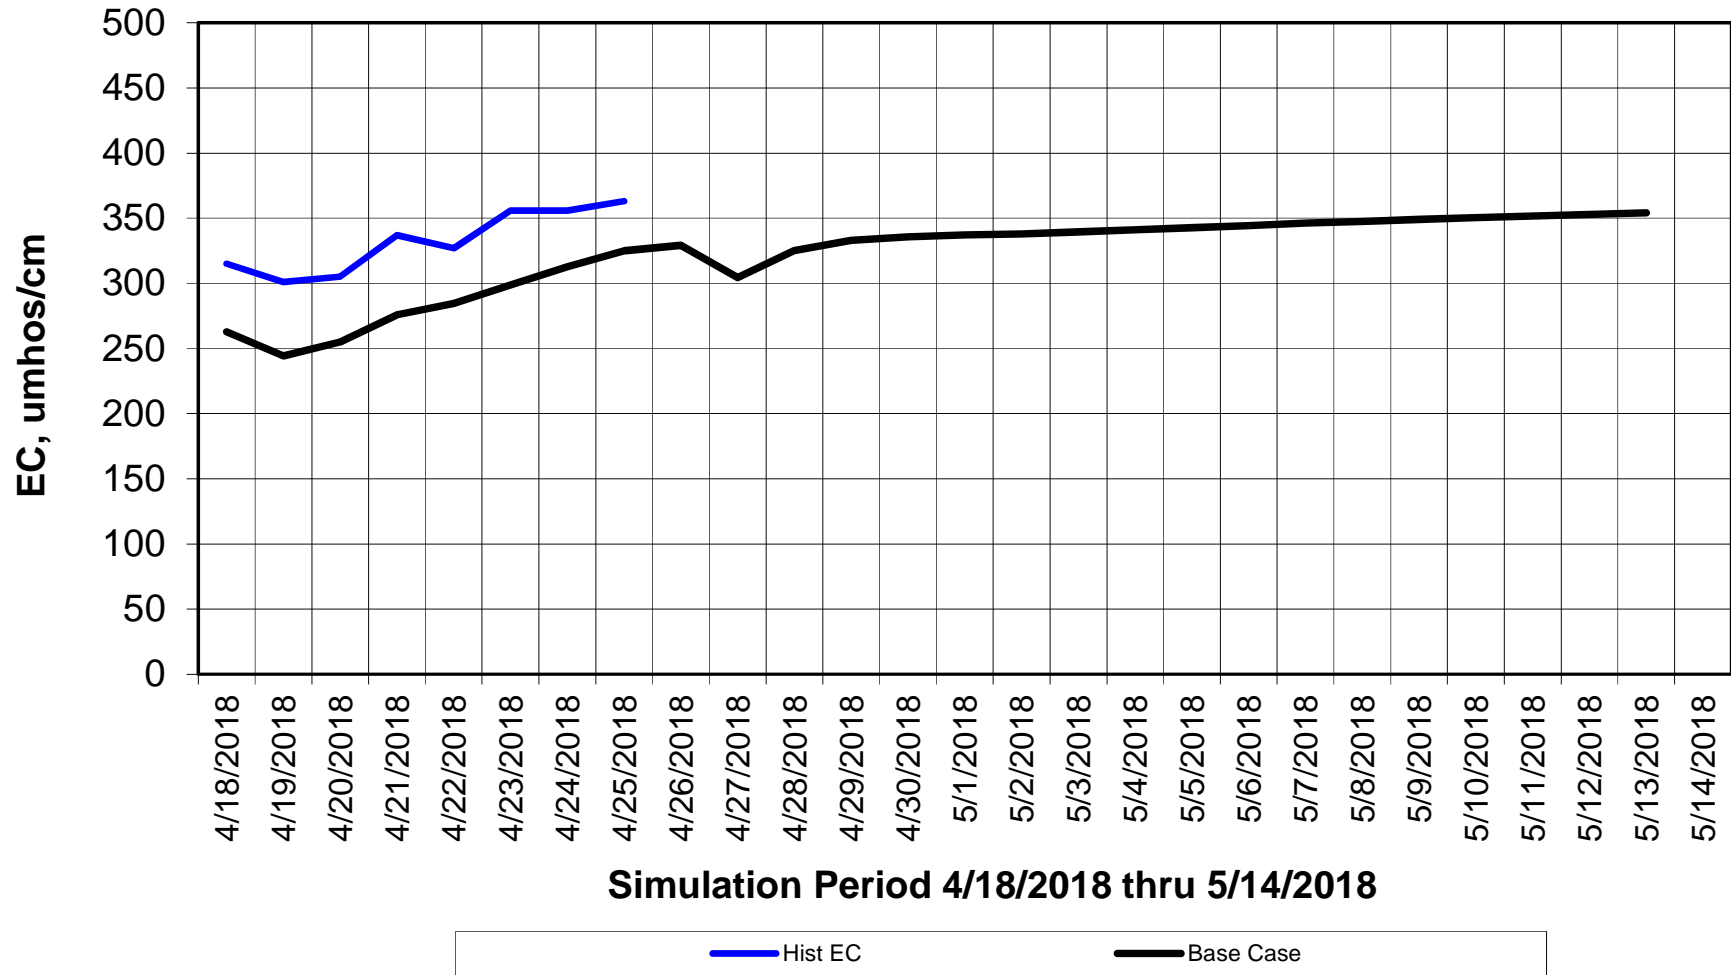

Forecasted Daily EC @ Holland Ct

Simulation Period 4/18/2018 thru 5/14/2018

Forecasted Daily EC @ Old River near Middle River

Simulation Period 4/18/2018 thru 5/14/2018

Forecasted Daily EC @ San Joaquin River at Brandt Bridge

Simulation Period 4/18/2018 thru 5/14/2018

Forecasted Daily EC @ Old River at Tracy Road

Forecasted Daily EC @ Jersey Point

Simulation Period 4/18/2018 thru 5/14/2018

Forecasted Daily EC @ Bethel

Simulation Period 4/18/2018 thru 5/14/2018