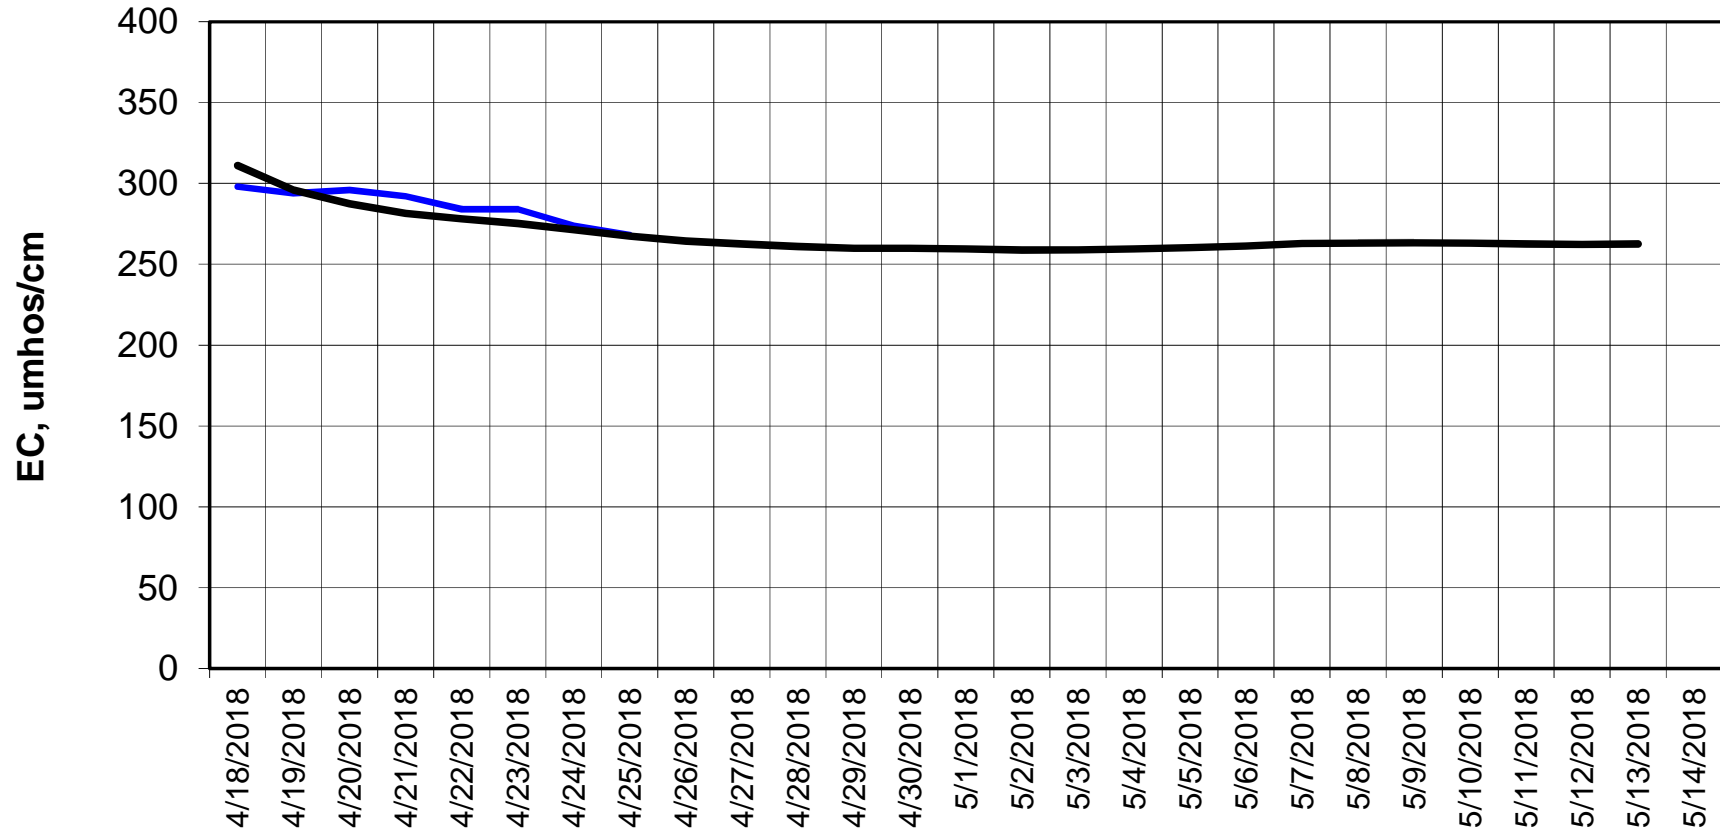

Forecasted Daily EC @ Holland Ct

Simulation Period 4/18/2018 thru 5/14/2018

Forecasted Daily EC @ Old River near Middle River

Simulation Period 4/18/2018 thru 5/14/2018

Forecasted Daily EC @ San Joaquin River at Brandt Bridge

Simulation Period 4/18/2018 thru 5/14/2018

Forecasted Daily EC @ Old River at Tracy Road

Forecasted Daily EC @ Jersey Point

Simulation Period 4/18/2018 thru 5/14/2018

Forecasted Daily EC @ Bethel

Simulation Period 4/18/2018 thru 5/14/2018