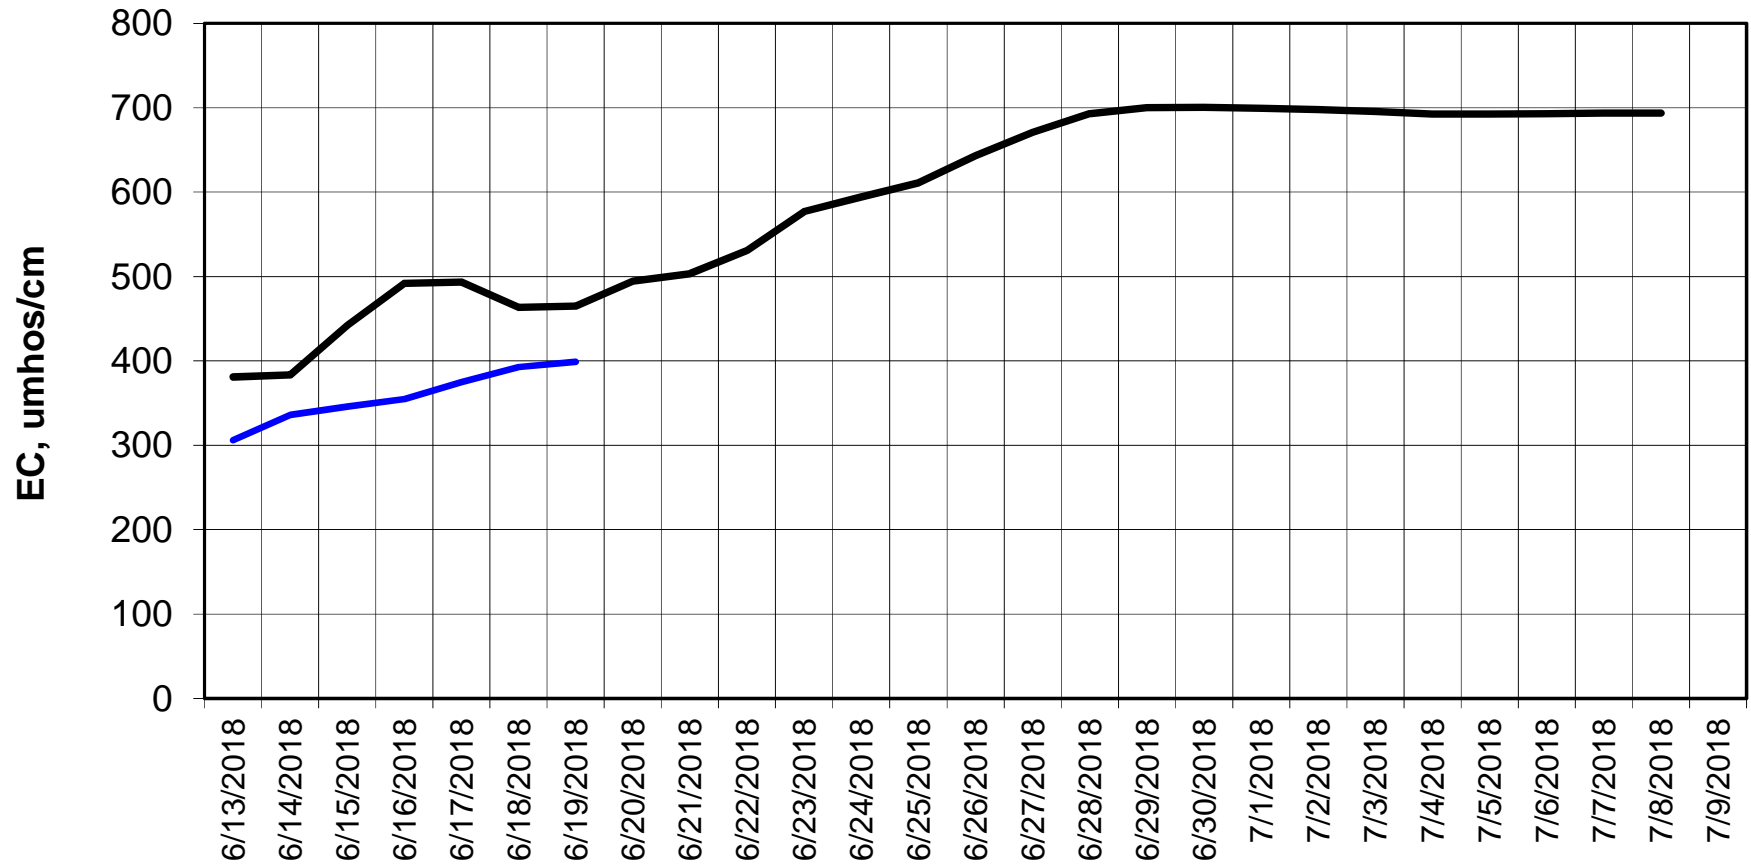

Forecasted Daily EC @ Holland Ct

Simulation Period 6/13/2018 thru 7/9/2018

Forecasted Daily EC @ Old River near Middle River

Simulation Period 6/13/2018 thru 7/9/2018

Forecasted Daily EC @ San Joaquin River at Brandt Bridge

Simulation Period 6/13/2018 thru 7/9/2018

Forecasted Daily EC @ Old River at Tracy Road

Simulation Period 6/13/2018 thru 7/9/2018

Forecasted Daily EC @ Jersey Point

Simulation Period 6/13/2018 thru 7/9/2018