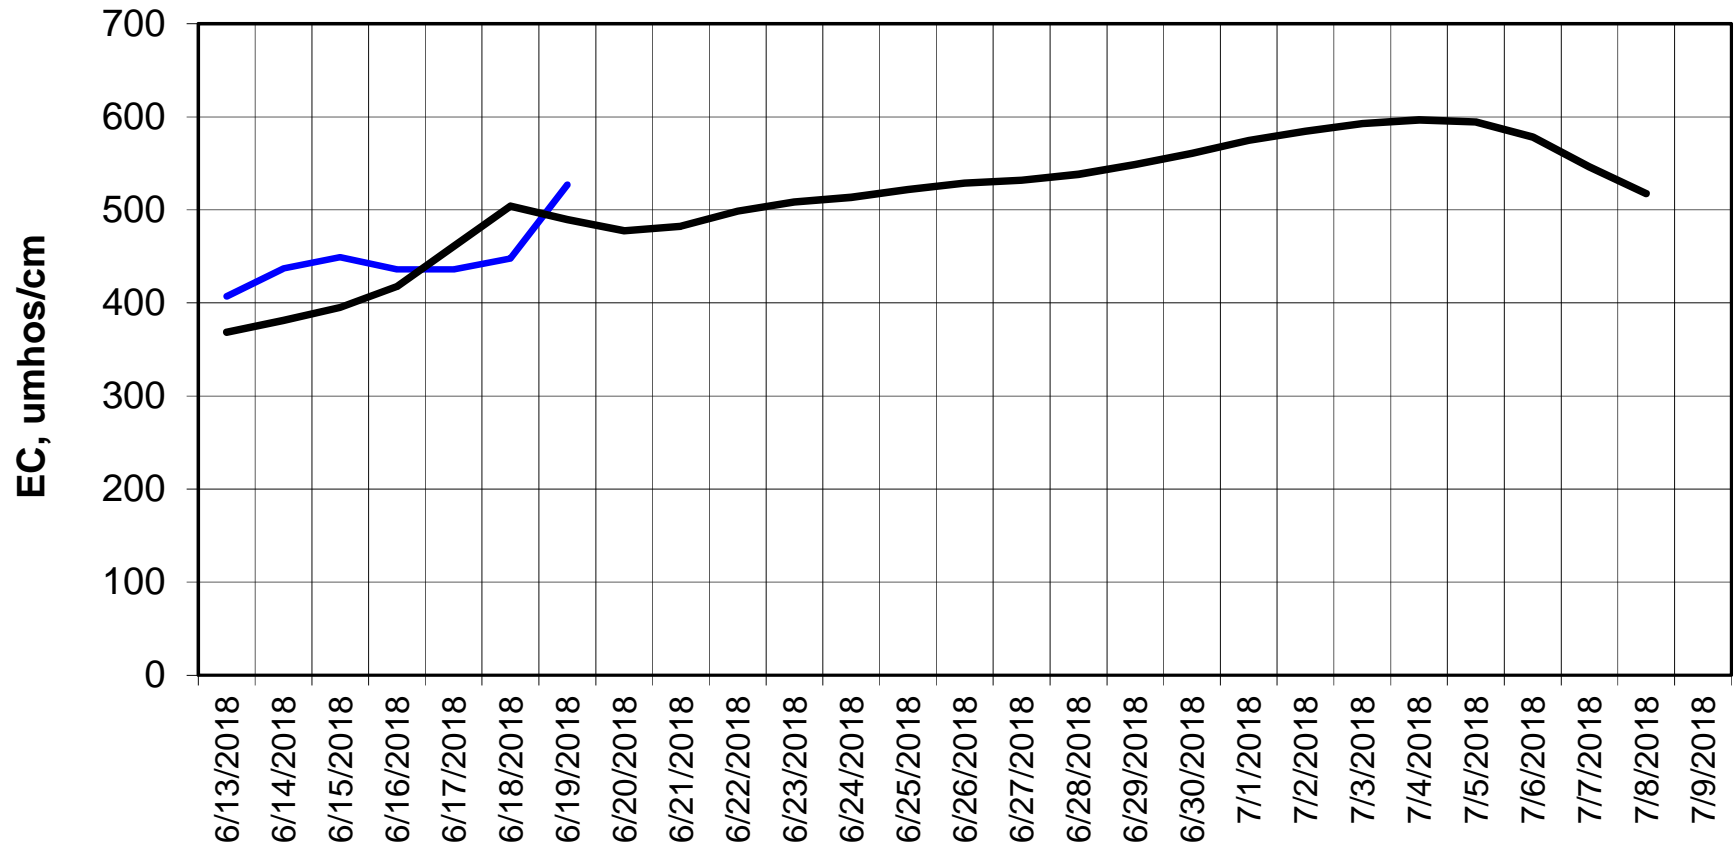

Forecasted Daily EC @ Holland Ct

Simulation Period 6/13/2018 thru 7/9/2018

Forecasted Daily EC @ Old River near Middle River

Simulation Period 6/13/2018 thru 7/9/2018

Forecasted Daily EC @ San Joaquin River at Brandt Bridge

Simulation Period 6/13/2018 thru 7/9/2018

Forecasted Daily EC @ Old River at Tracy Road

Simulation Period 6/13/2018 thru 7/9/2018

Forecasted Daily EC @ Jersey Point

Simulation Period 6/13/2018 thru 7/9/2018