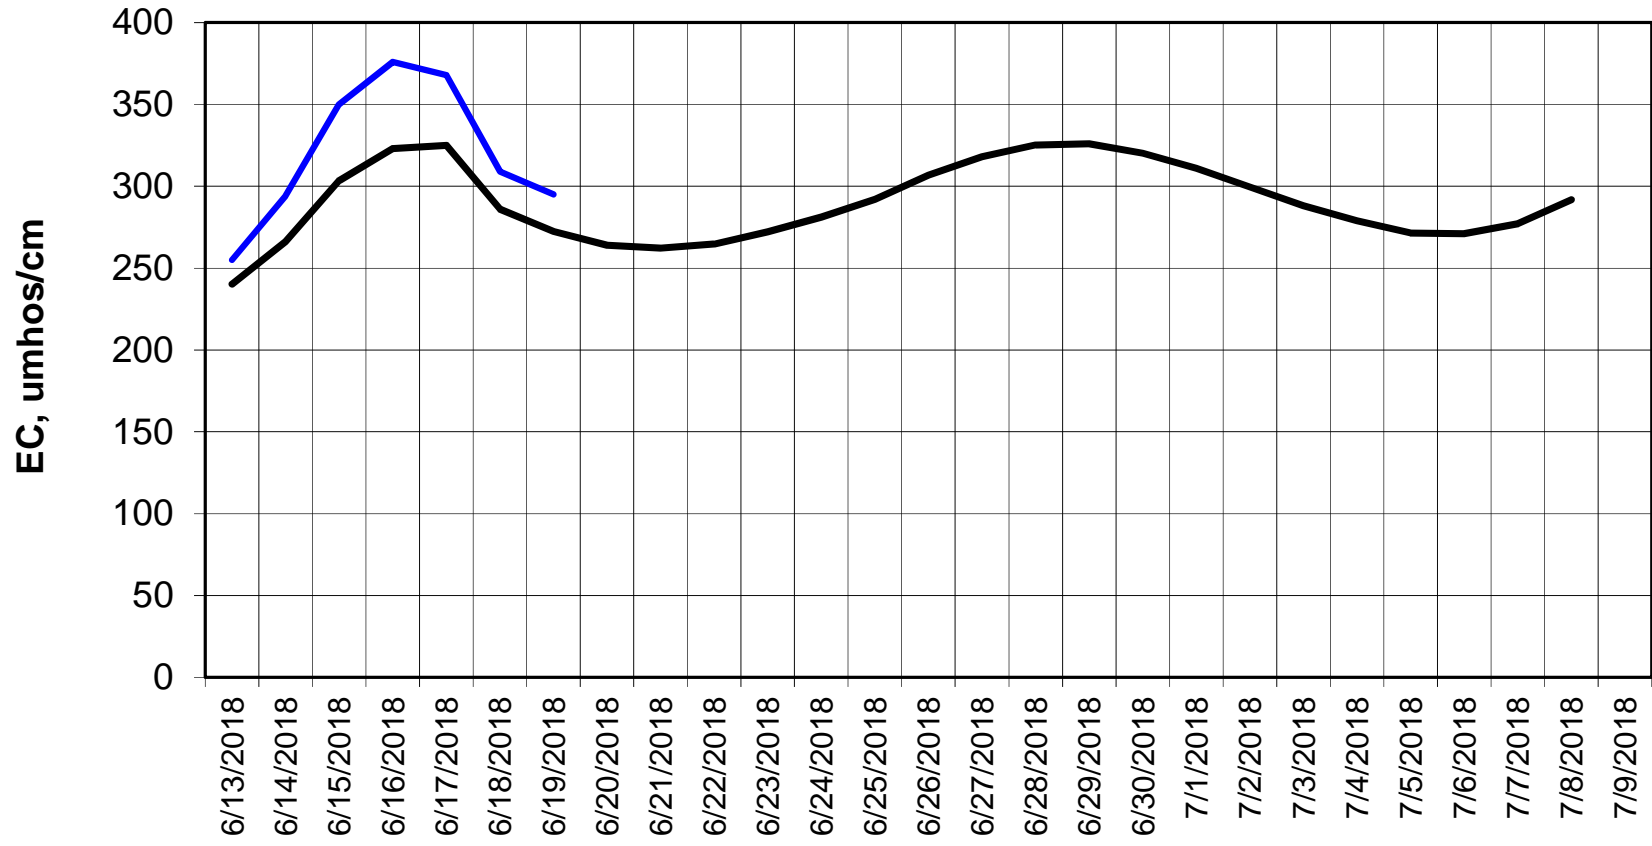

Simulation Period 6/13/2018 thru 7/9/2018

Forecasted Daily EC @ Old River at Tracy Road

Simulation Period 6/13/2018 thru 7/9/2018

Forecasted Daily EC @ Jersey Point

Simulation Period 6/13/2018 thru 7/9/2018

Forecasted Daily EC @ Bethel

Simulation Period 6/13/2018 thru 7/9/2018