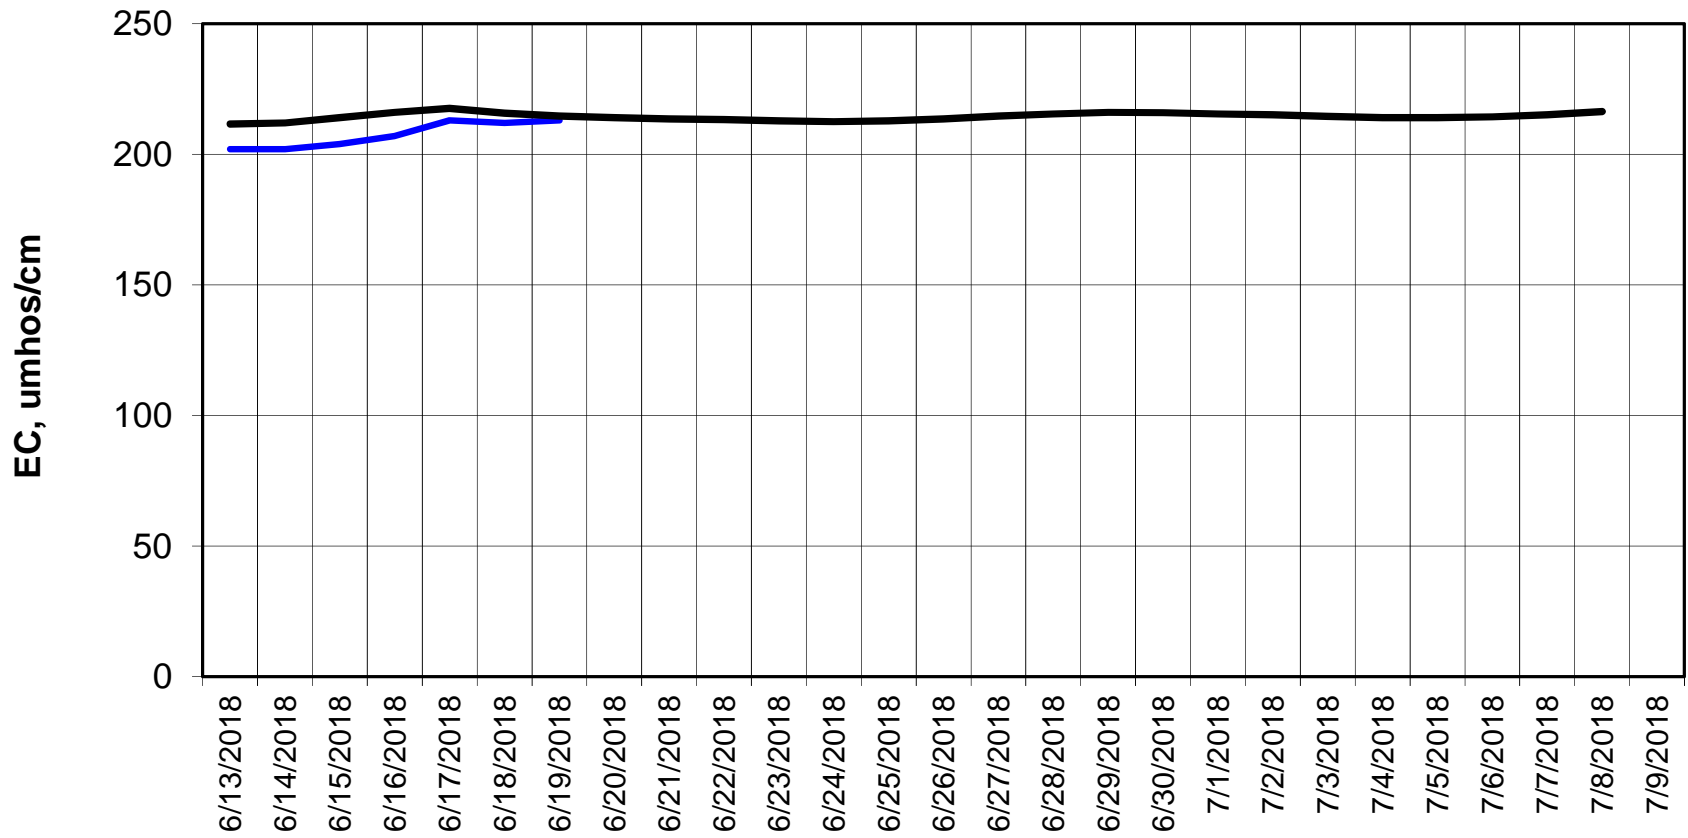

Simulation Period 6/13/2018 thru 7/9/2018

Forecasted Daily EC @ Old River at Tracy Road

Simulation Period 6/13/2018 thru 7/9/2018

Forecasted Daily EC @ Jersey Point

Simulation Period 6/13/2018 thru 7/9/2018

Forecasted Daily EC @ Bethel

Simulation Period 6/13/2018 thru 7/9/2018