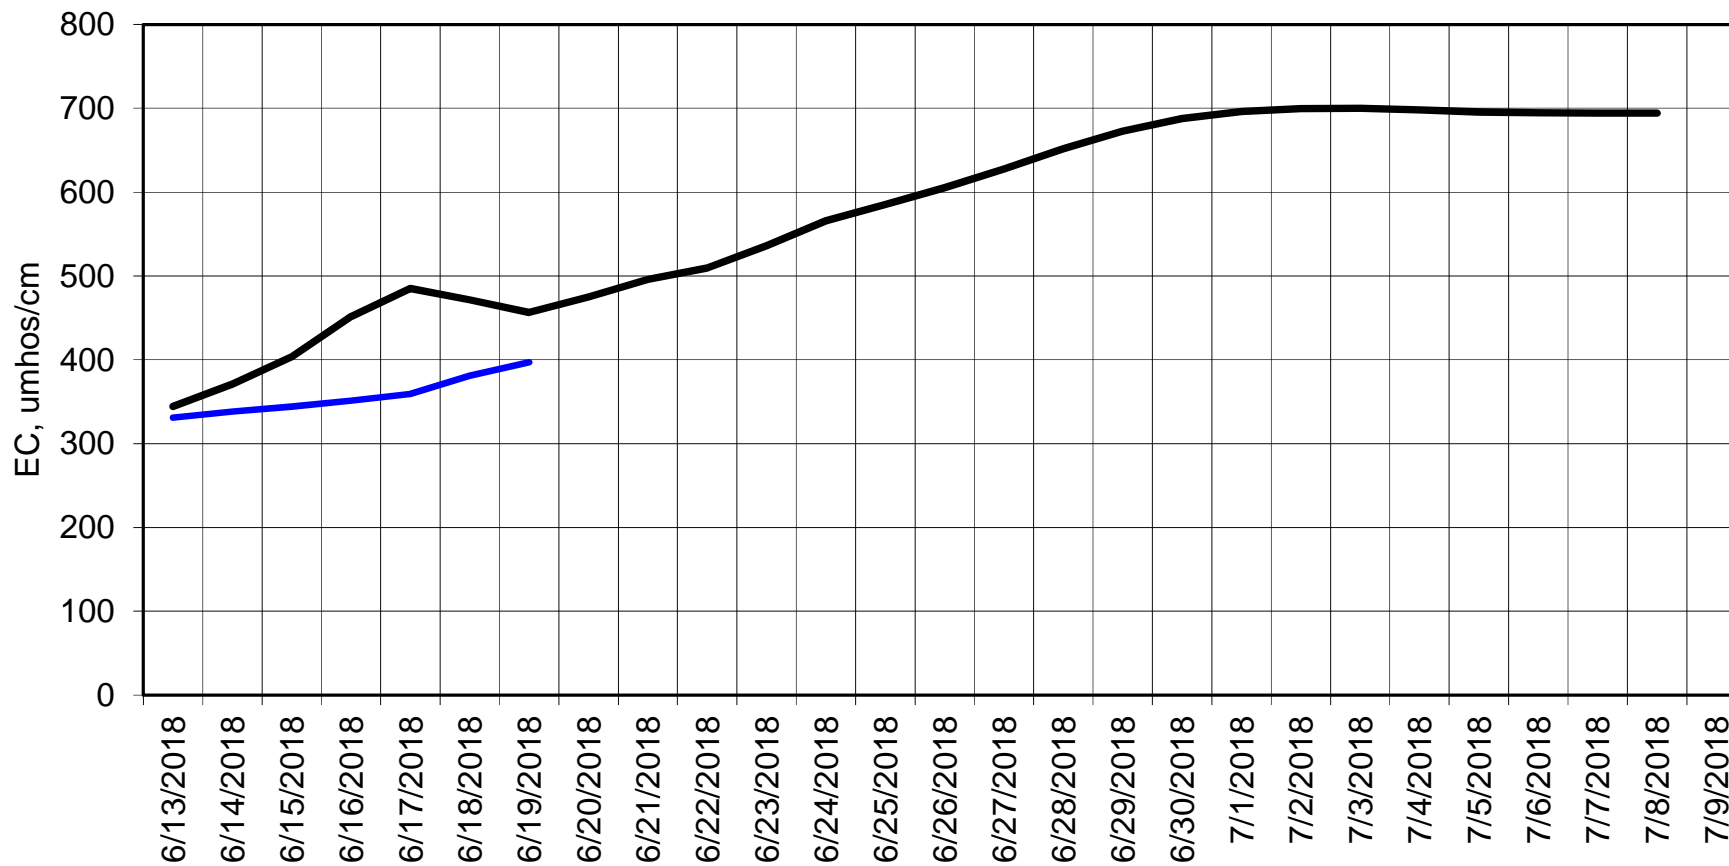

Forecasted Daily EC @ Holland Ct

Simulation Period 6/13/2018 thru 7/9/2018

Forecasted Daily EC @ Old River near Middle River

Simulation Period 6/13/2018 thru 7/9/2018

Forecasted Daily EC @ San Joaquin River at Brandt Bridge

Simulation Period 6/13/2018 thru 7/9/2018

Forecasted Daily EC @ Old River at Tracy Road

Simulation Period 6/13/2018 thru 7/9/2018

Forecasted Daily EC @ Jersey Point

Simulation Period 6/13/2018 thru 7/9/2018