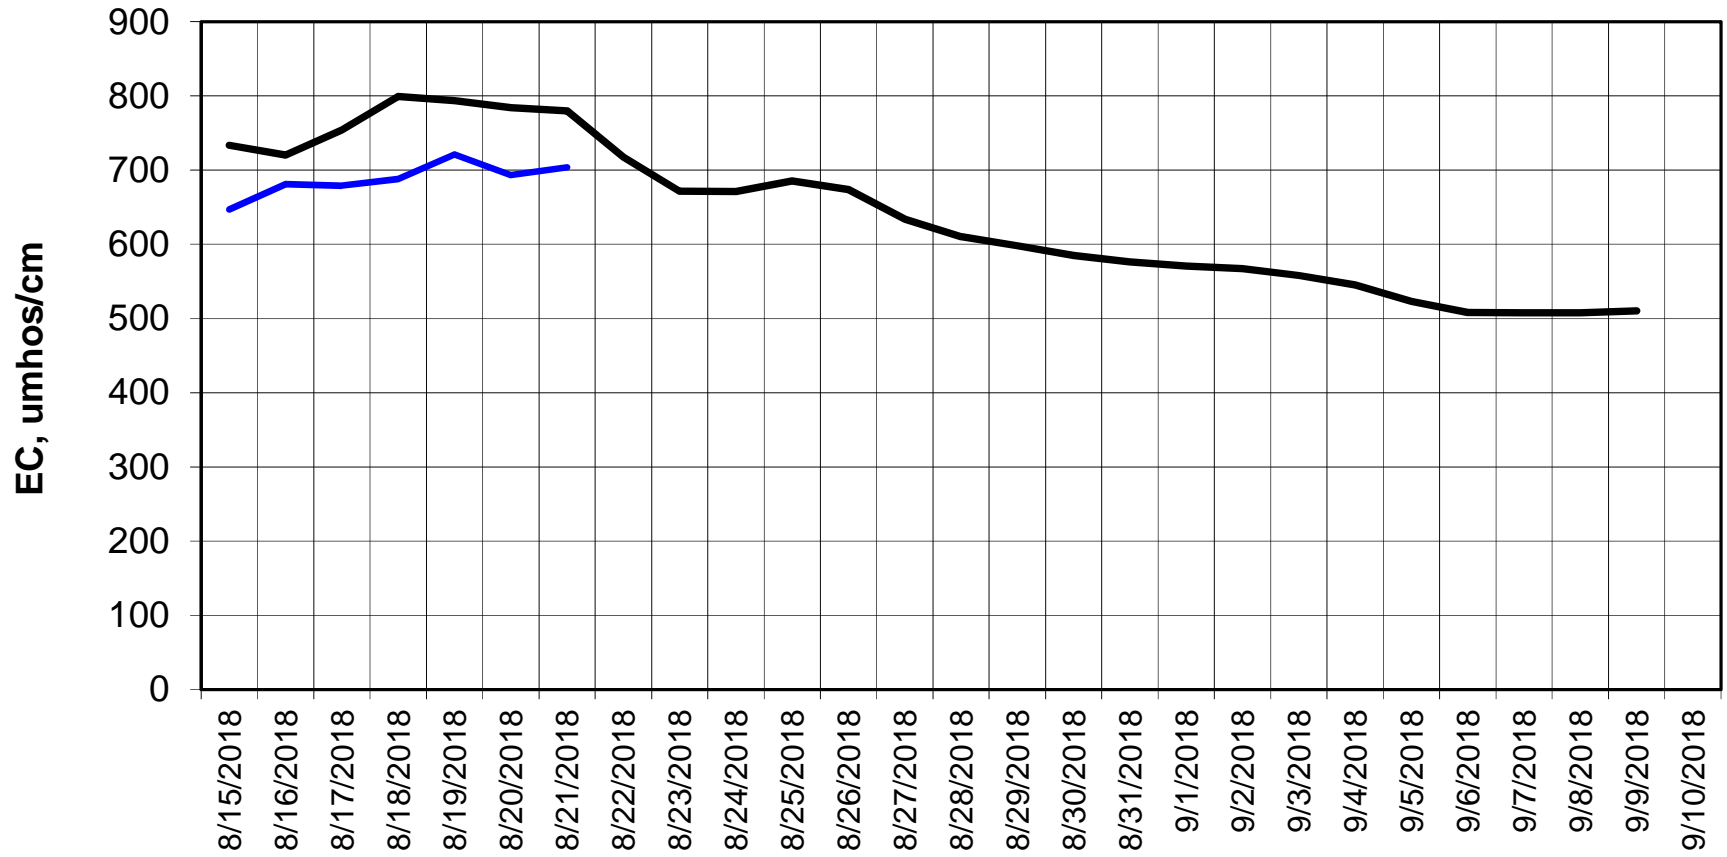

Forecasted Daily EC @ Holland Ct

Simulation Period 8/15/2018 thru 9/10/2018

Forecasted Daily EC @ Old River near Middle River

Simulation Period 8/15/2018 thru 9/10/2018

Forecasted Daily EC @ San Joaquin River at Brandt Bridge

Simulation Period 8/15/2018 thru 9/10/2018

Forecasted Daily EC @ Old River at Tracy Road

Simulation Period 8/15/2018 thru 9/10/2018

Forecasted Daily EC @ Jersey Point

Simulation Period 8/15/2018 thru 9/10/2018