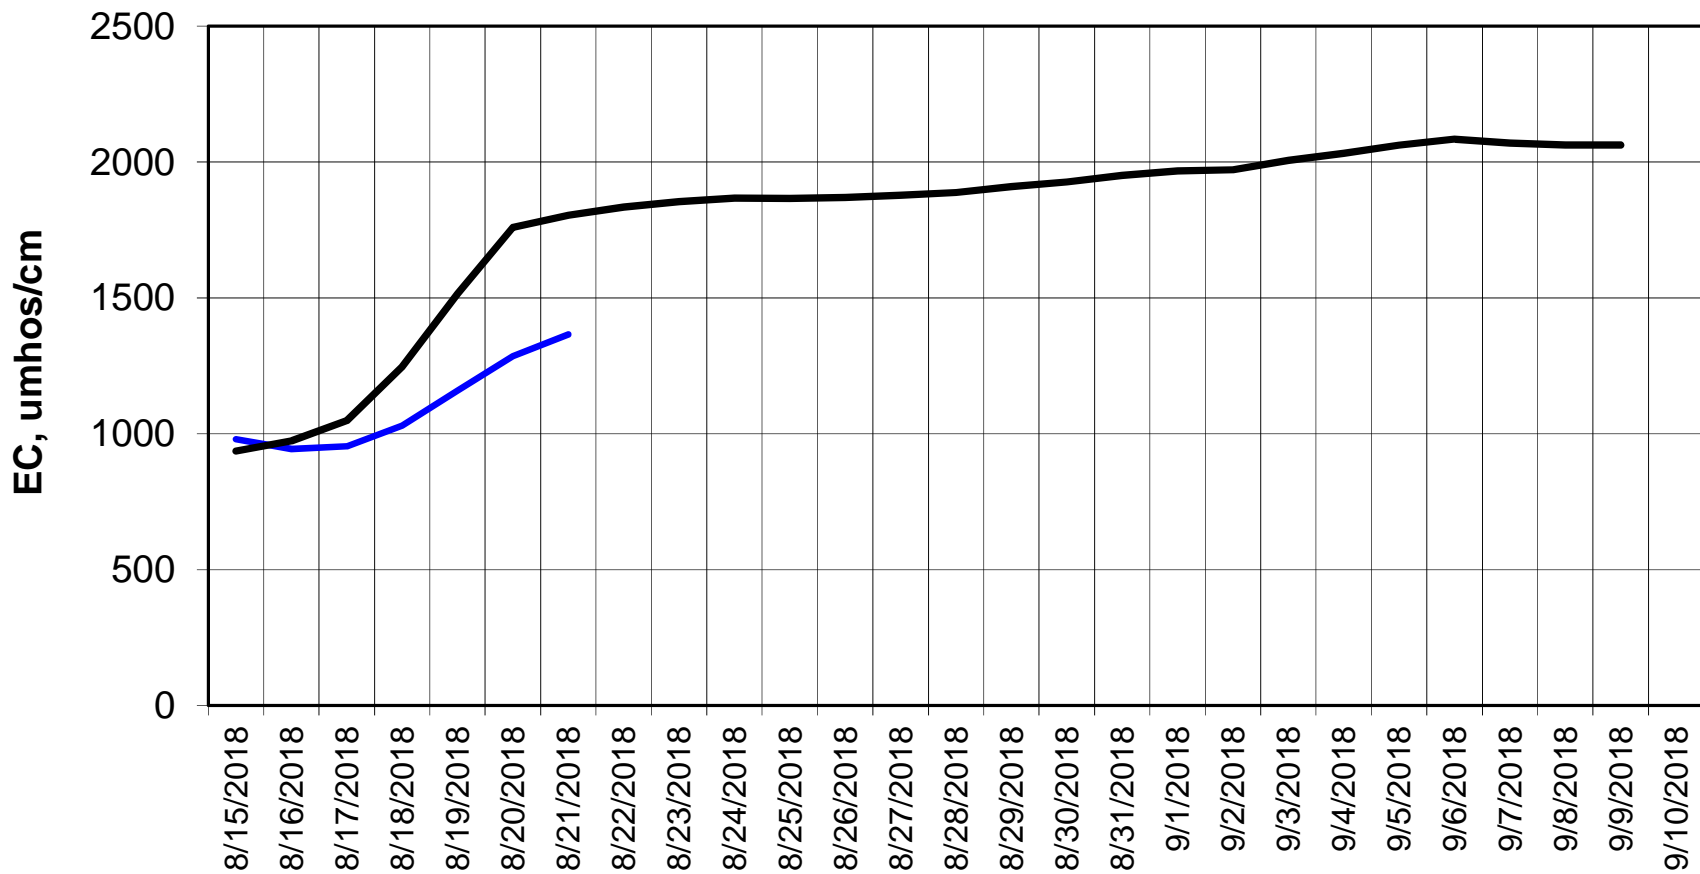

Simulation Period 8/15/2018 thru 9/10/2018

Forecasted Daily EC @ Old River at Tracy Road

Simulation Period 8/15/2018 thru 9/10/2018

Forecasted Daily EC @ Jersey Point

Simulation Period 8/15/2018 thru 9/10/2018

Forecasted Daily EC @ Bethel

Simulation Period 8/15/2018 thru 9/10/2018