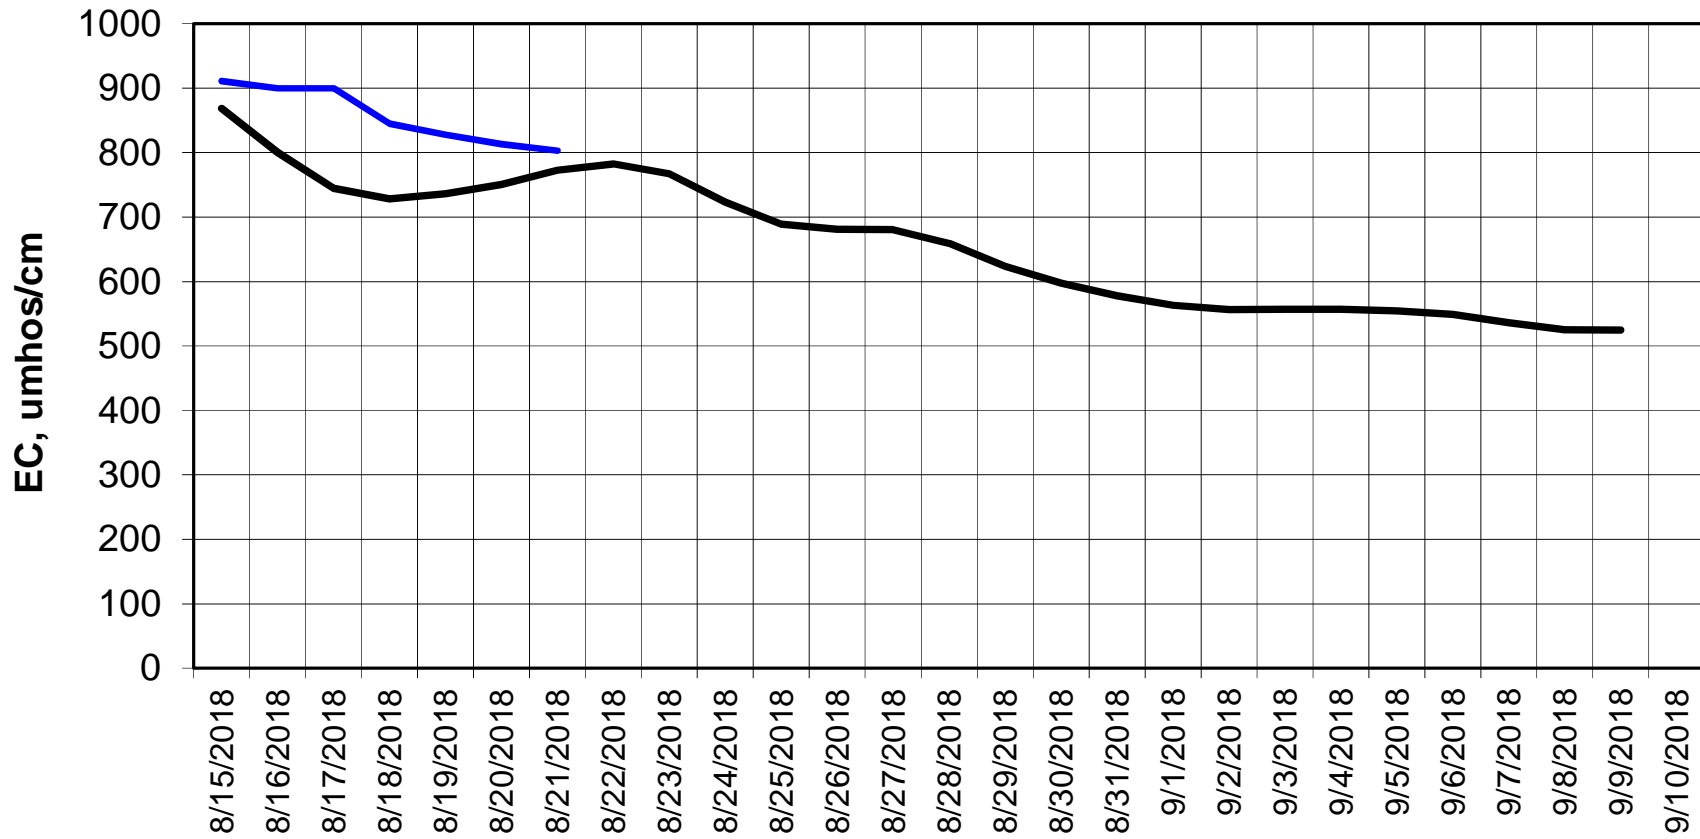

Forecasted Daily EC @ Holland Ct

Simulation Period 8/15/2018 thru 9/10/2018

Forecasted Daily EC @ Old River near Middle River

Simulation Period 8/15/2018 thru 9/10/2018

Forecasted Daily EC @ San Joaquin River at Brandt Bridge

Simulation Period 8/15/2018 thru 9/10/2018

Forecasted Daily EC @ Old River at Tracy Road

Simulation Period 8/15/2018 thru 9/10/2018

Forecasted Daily EC @ Jersey Point

Simulation Period 8/15/2018 thru 9/10/2018