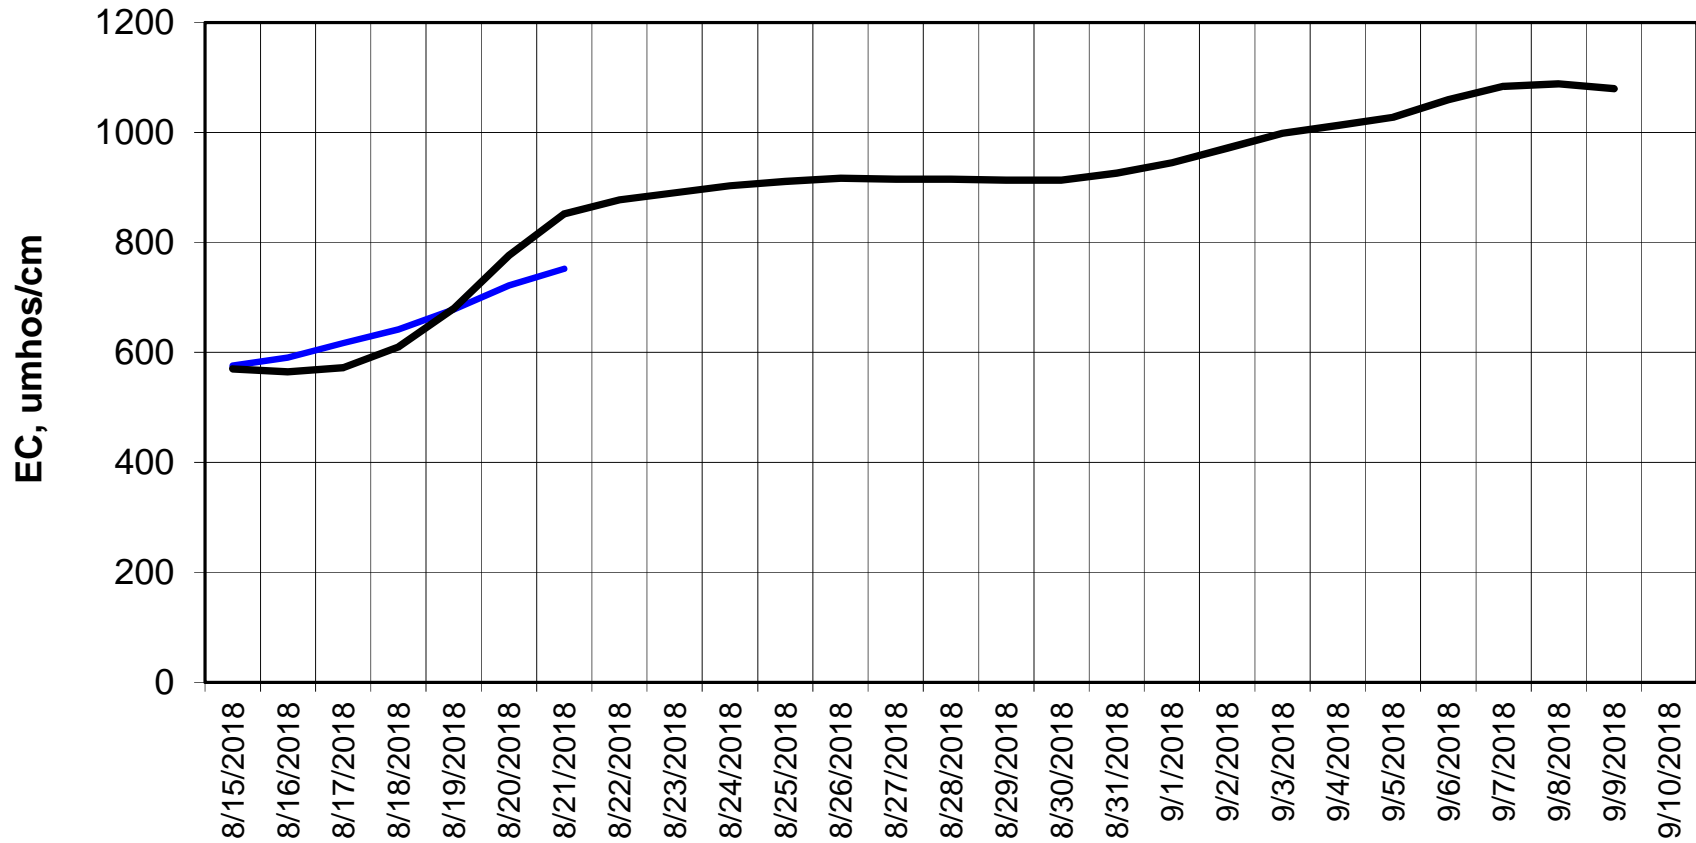

Simulation Period 8/15/2018 thru 9/10/2018

Forecasted Daily EC @ Old River at Tracy Road

Simulation Period 8/15/2018 thru 9/10/2018

Forecasted Daily EC @ Jersey Point

Simulation Period 8/15/2018 thru 9/10/2018

Forecasted Daily EC @ Bethel

Simulation Period 8/15/2018 thru 9/10/2018