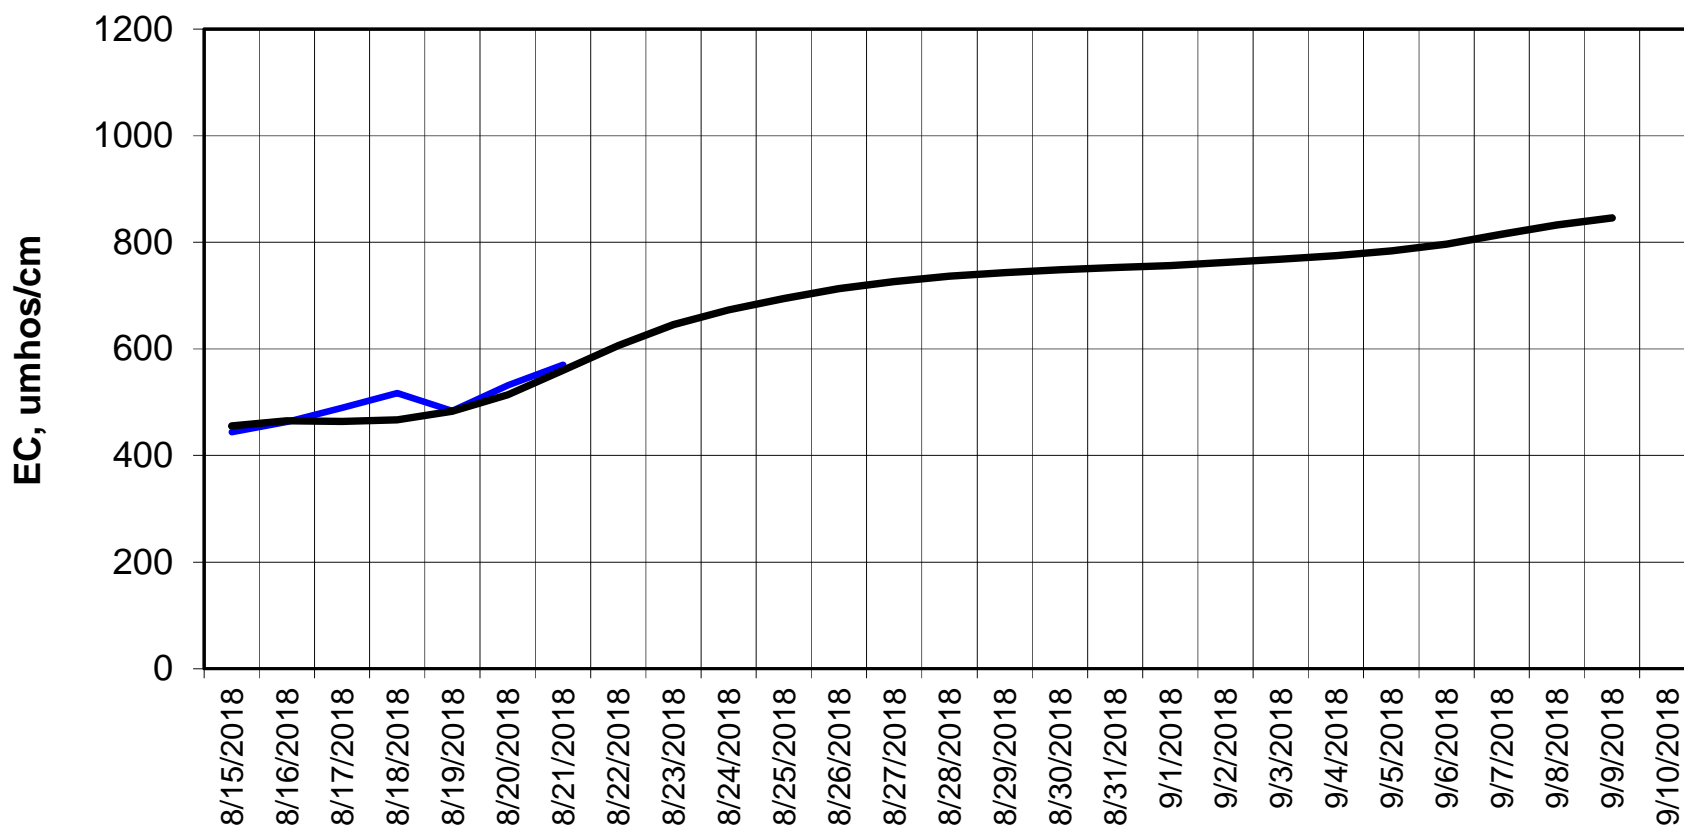

Forecasted Daily EC @ Holland Ct

Simulation Period 8/15/2018 thru 9/10/2018

Forecasted Daily EC @ Old River near Middle River

Simulation Period 8/15/2018 thru 9/10/2018

Forecasted Daily EC @ San Joaquin River at Brandt Bridge

Simulation Period 8/15/2018 thru 9/10/2018

Forecasted Daily EC @ Old River at Tracy Road

Simulation Period 8/15/2018 thru 9/10/2018

Forecasted Daily EC @ Jersey Point

Simulation Period 8/15/2018 thru 9/10/2018

Forecasted Daily EC @ Bethel

Simulation Period 8/15/2018 thru 9/10/2018