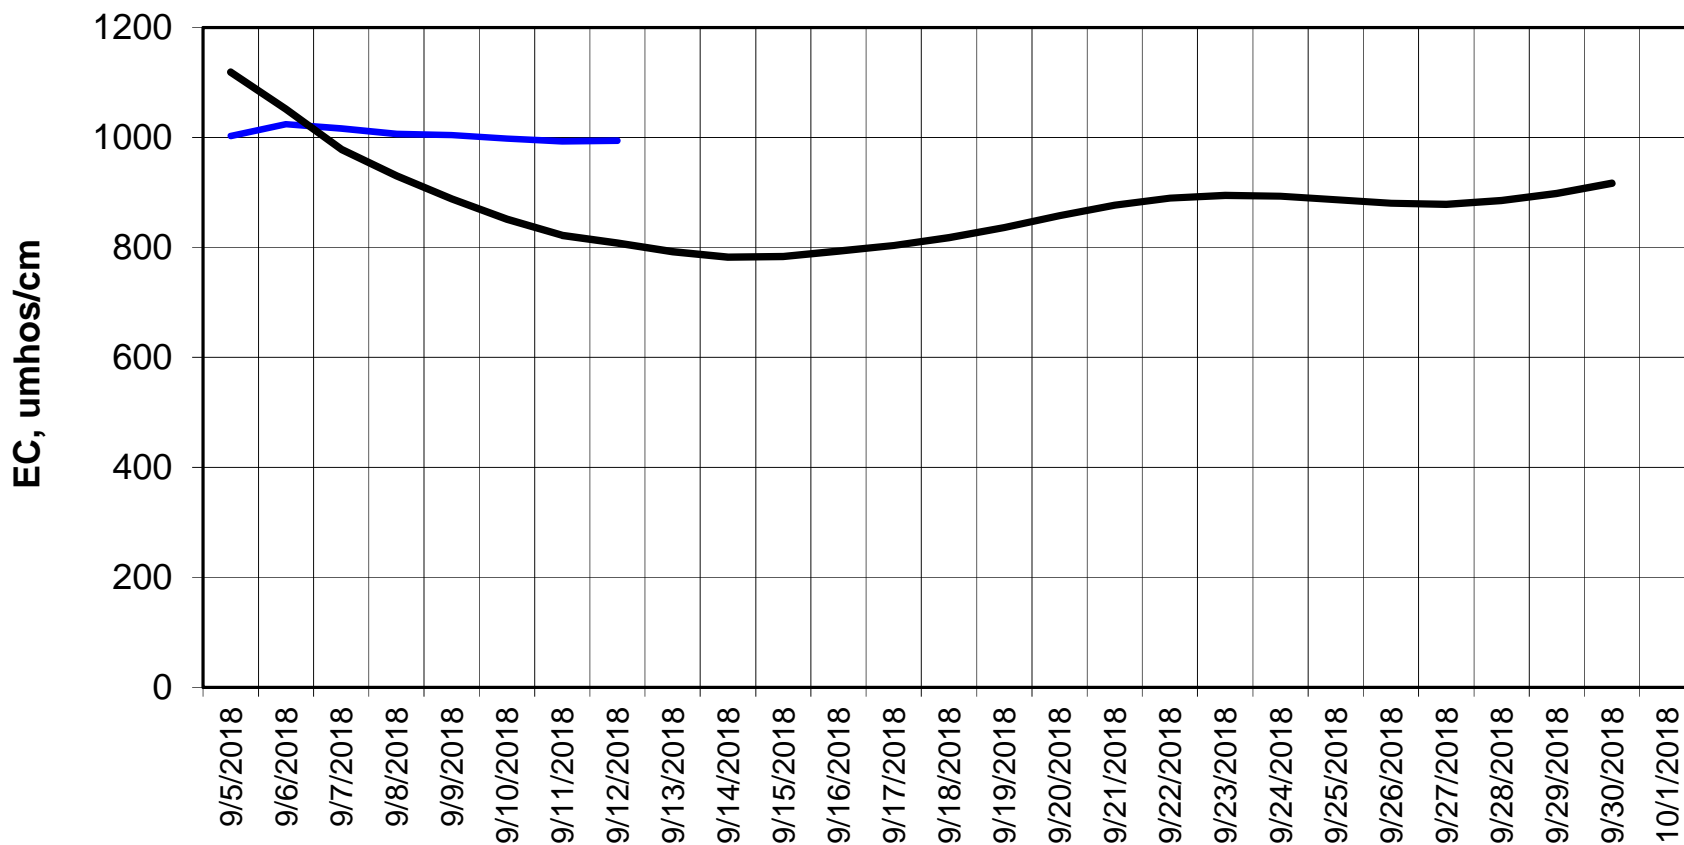

Simulation Period 9/5/2018 thru 10/1/2018

Forecasted Daily EC @ Old River at Tracy Road

Simulation Period 9/5/2018 thru 10/1/2018

Forecasted Daily EC @ Jersey Point

Simulation Period 9/5/2018 thru 10/1/2018

Forecasted Daily EC @ Bethel

Simulation Period 9/5/2018 thru 10/1/2018