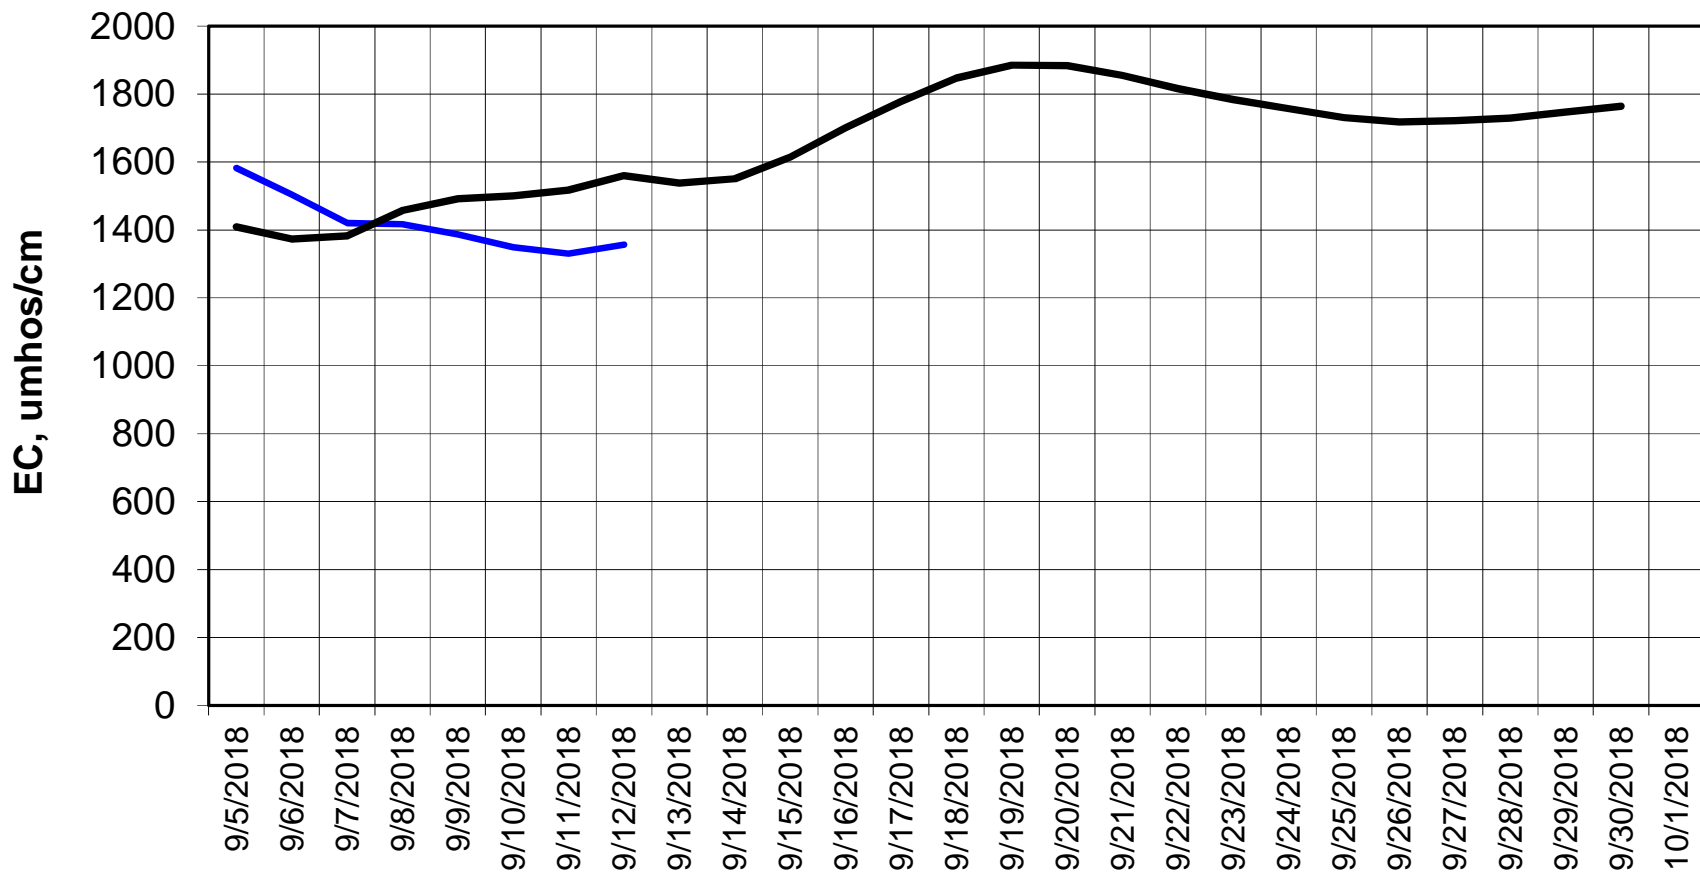

Simulation Period 9/5/2018 thru 10/1/2018

Forecasted Daily EC @ Old River at Tracy Road

Simulation Period 9/5/2018 thru 10/1/2018

Forecasted Daily EC @ Jersey Point

Simulation Period 9/5/2018 thru 10/1/2018

Forecasted Daily EC @ Bethel

Simulation Period 9/5/2018 thru 10/1/2018