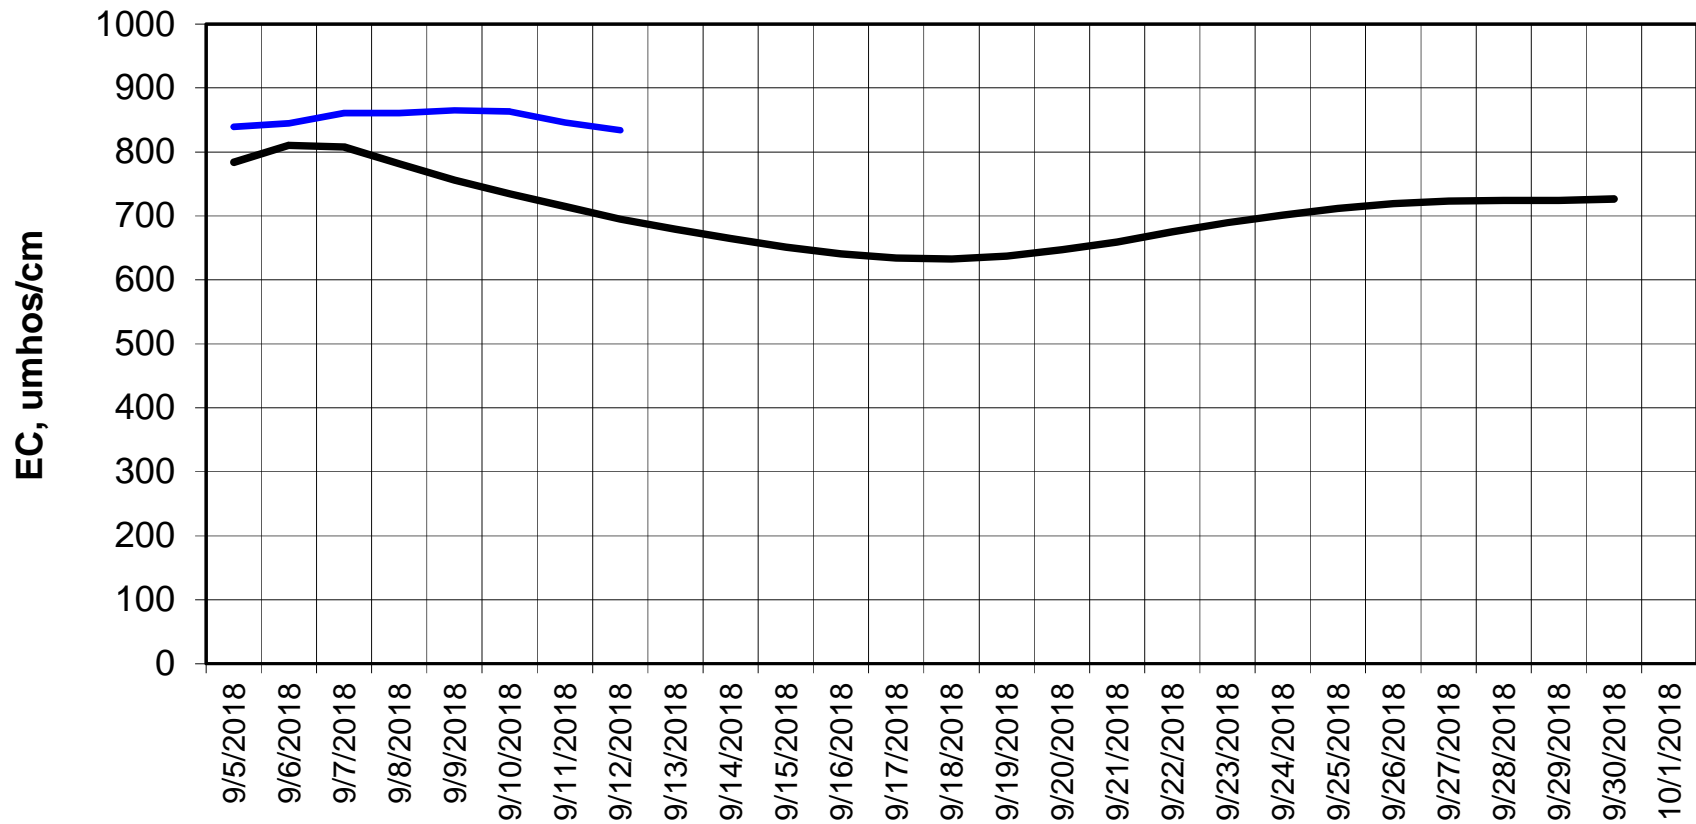

Forecasted Daily EC @ Holland Ct

Simulation Period 9/5/2018 thru 10/1/2018

Forecasted Daily EC @ Old River near Middle River

Simulation Period 9/5/2018 thru 10/1/2018

Forecasted Daily EC @ San Joaquin River at Brandt Bridge

Simulation Period 9/5/2018 thru 10/1/2018

Forecasted Daily EC @ Old River at Tracy Road

Simulation Period 9/5/2018 thru 10/1/2018

Forecasted Daily EC @ Jersey Point

Simulation Period 9/5/2018 thru 10/1/2018

Forecasted Daily EC @ Bethel

Simulation Period 9/5/2018 thru 10/1/2018