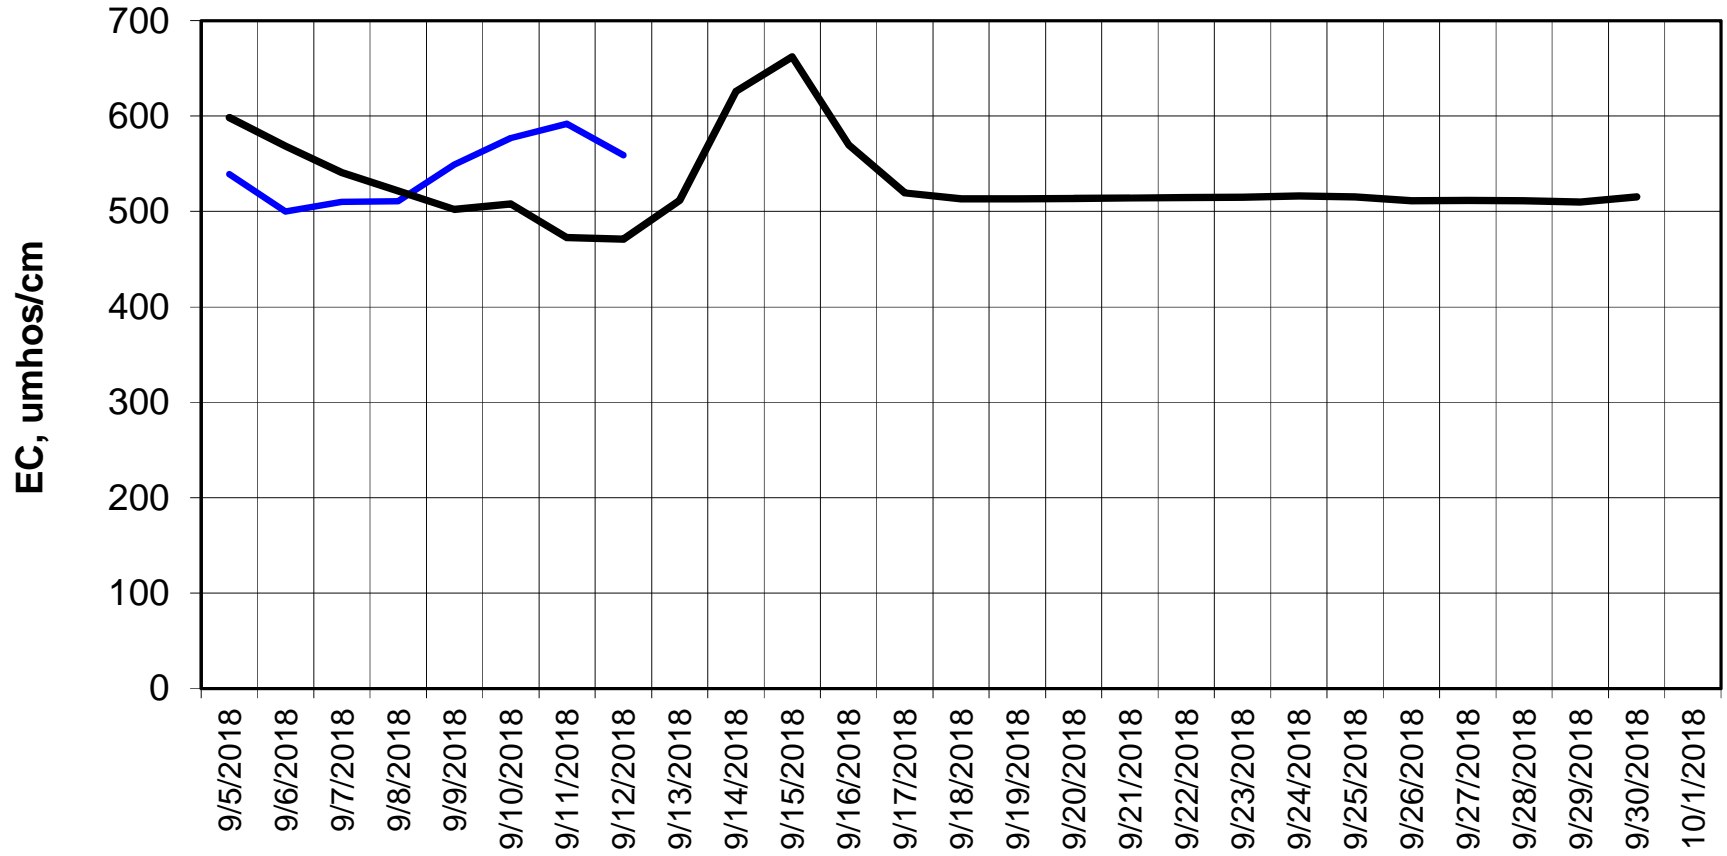

Forecasted Daily EC @ Holland Ct

Simulation Period 9/5/2018 thru 10/1/2018

Forecasted Daily EC @ Old River near Middle River

Simulation Period 9/5/2018 thru 10/1/2018

Forecasted Daily EC @ San Joaquin River at Brandt Bridge

Simulation Period 9/5/2018 thru 10/1/2018

Forecasted Daily EC @ Old River at Tracy Road

Simulation Period 9/5/2018 thru 10/1/2018

Forecasted Daily EC @ Jersey Point

Simulation Period 9/5/2018 thru 10/1/2018

Forecasted Daily EC @ Bethel

Simulation Period 9/5/2018 thru 10/1/2018