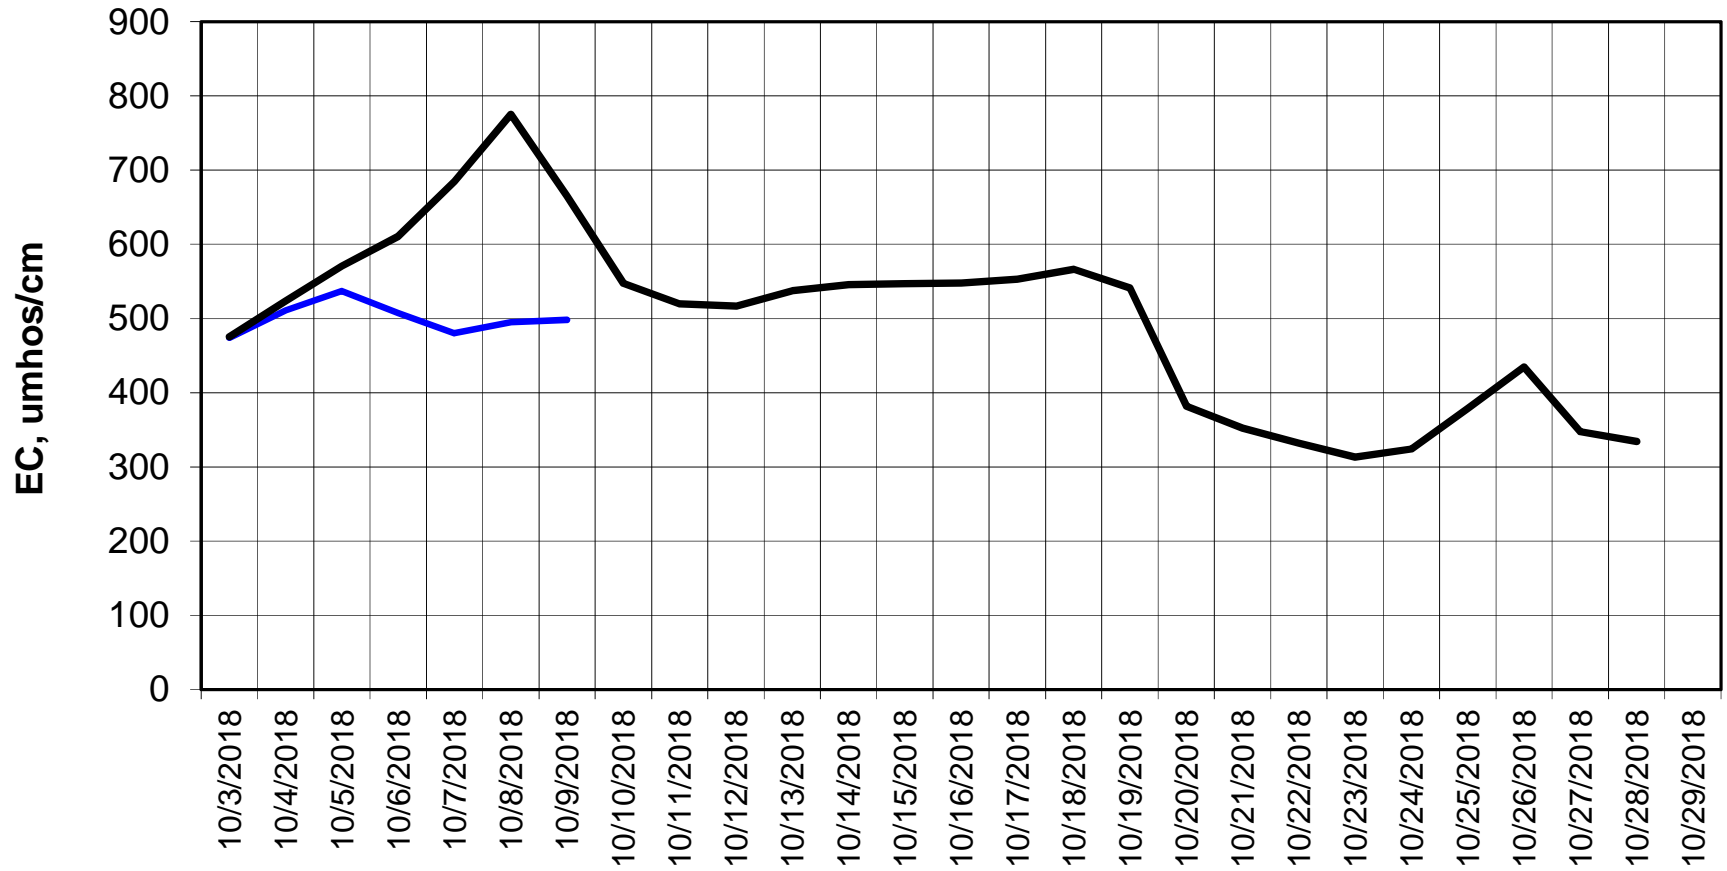

Forecasted Daily EC @ Holland Ct

Simulation Period 10/3/2018 thru 10/29/2018

Forecasted Daily EC @ Old River near Middle River

Simulation Period 10/3/2018 thru 10/29/2018

Forecasted Daily EC @ San Joaquin River at Brandt Bridge

Simulation Period 10/3/2018 thru 10/29/2018

Forecasted Daily EC @ Old River at Tracy Road

Simulation Period 10/3/2018 thru 10/29/2018

Forecasted Daily EC @ Jersey Point

Forecasted Daily EC @ Bethel

Simulation Period 10/3/2018 thru 10/29/2018