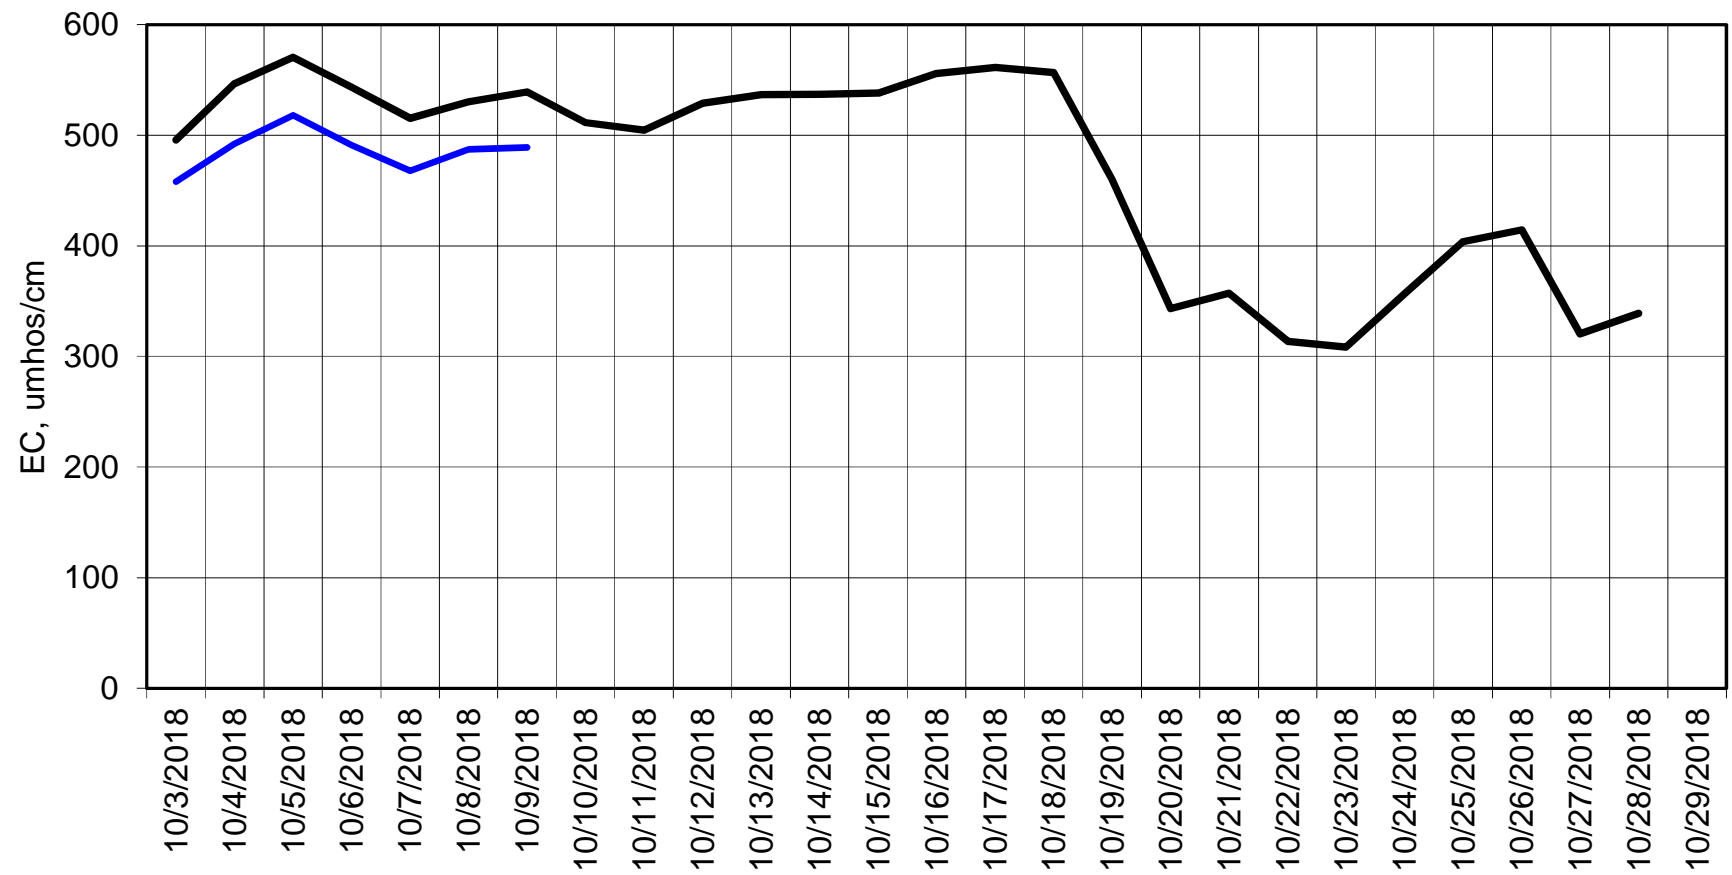

Forecasted Daily EC @ Holland Ct

Simulation Period 10/3/2018 thru 10/29/2018

Forecasted Daily EC @ Old River near Middle River

Simulation Period 10/3/2018 thru 10/29/2018

Forecasted Daily EC @ San Joaquin River at Brandt Bridge

Simulation Period 10/3/2018 thru 10/29/2018

Forecasted Daily EC @ Old River at Tracy Road

Simulation Period 10/3/2018 thru 10/29/2018

Forecasted Daily EC @ Jersey Point

Forecasted Daily EC @ Bethel

Simulation Period 10/3/2018 thru 10/29/2018