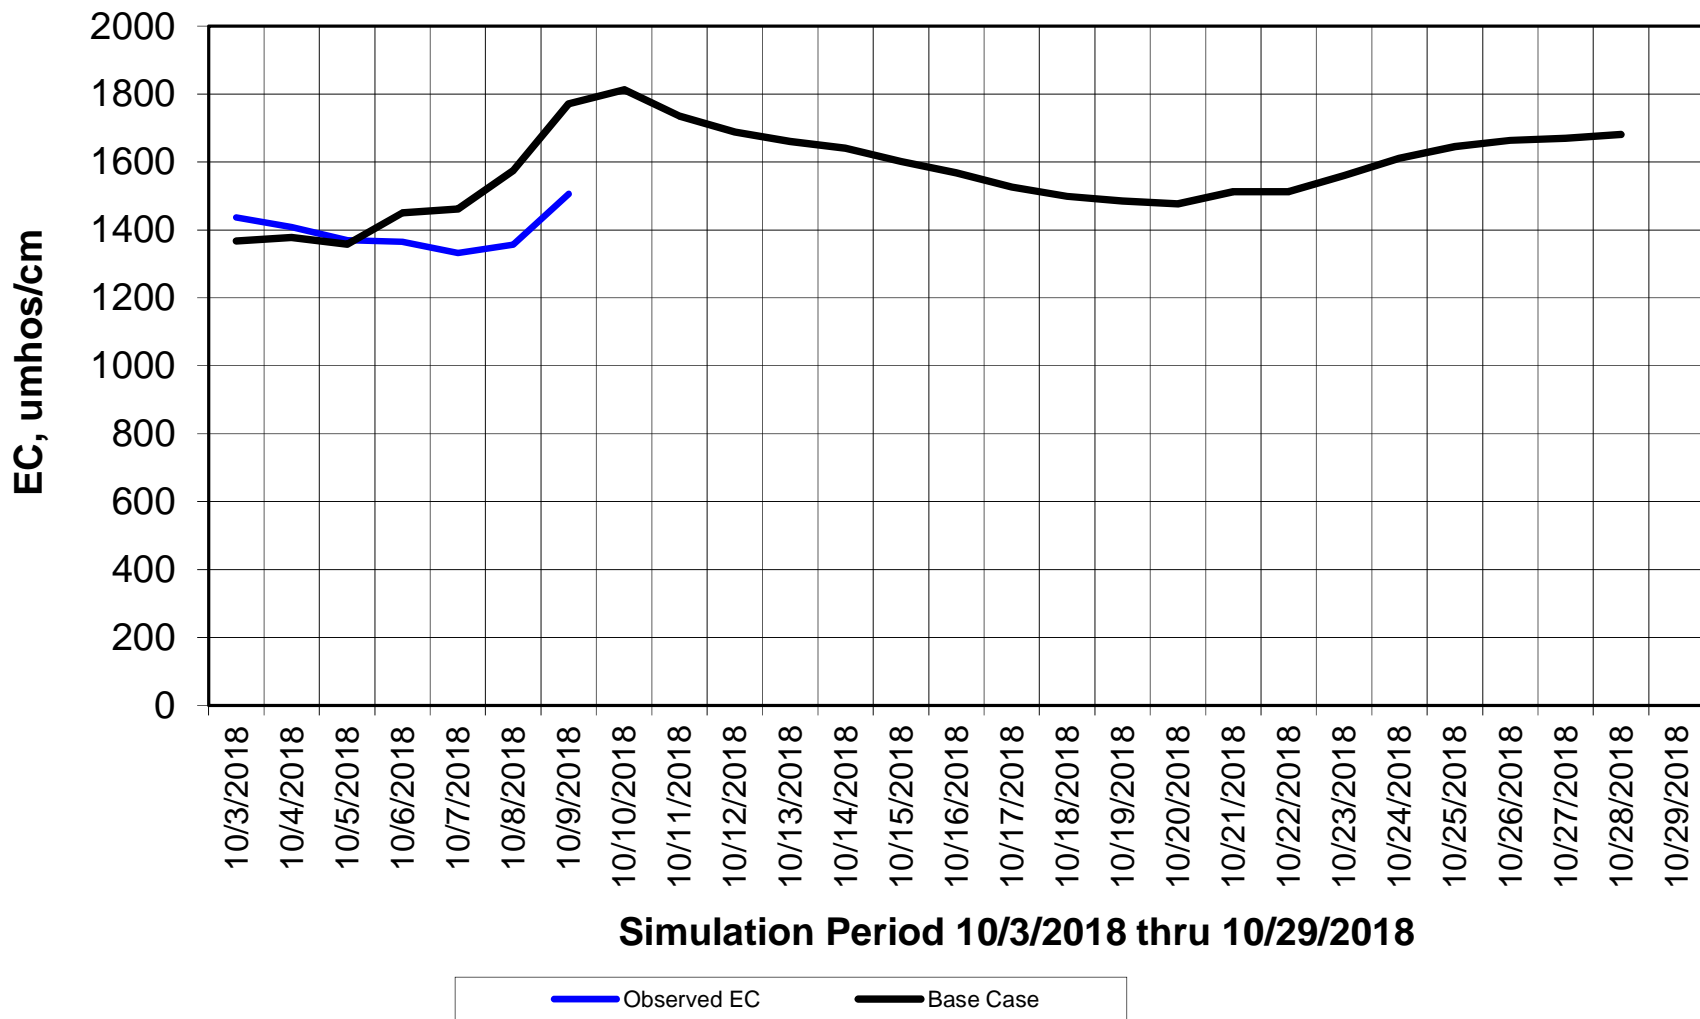

Forecasted Daily EC @ Holland Ct

Simulation Period 10/3/2018 thru 10/29/2018

Forecasted Daily EC @ Old River near Middle River

Simulation Period 10/3/2018 thru 10/29/2018

Forecasted Daily EC @ San Joaquin River at Brandt Bridge

Simulation Period 10/3/2018 thru 10/29/2018

Forecasted Daily EC @ Old River at Tracy Road

Simulation Period 10/3/2018 thru 10/29/2018

Forecasted Daily EC @ Jersey Point

Forecasted Daily EC @ Bethel

Simulation Period 10/3/2018 thru 10/29/2018