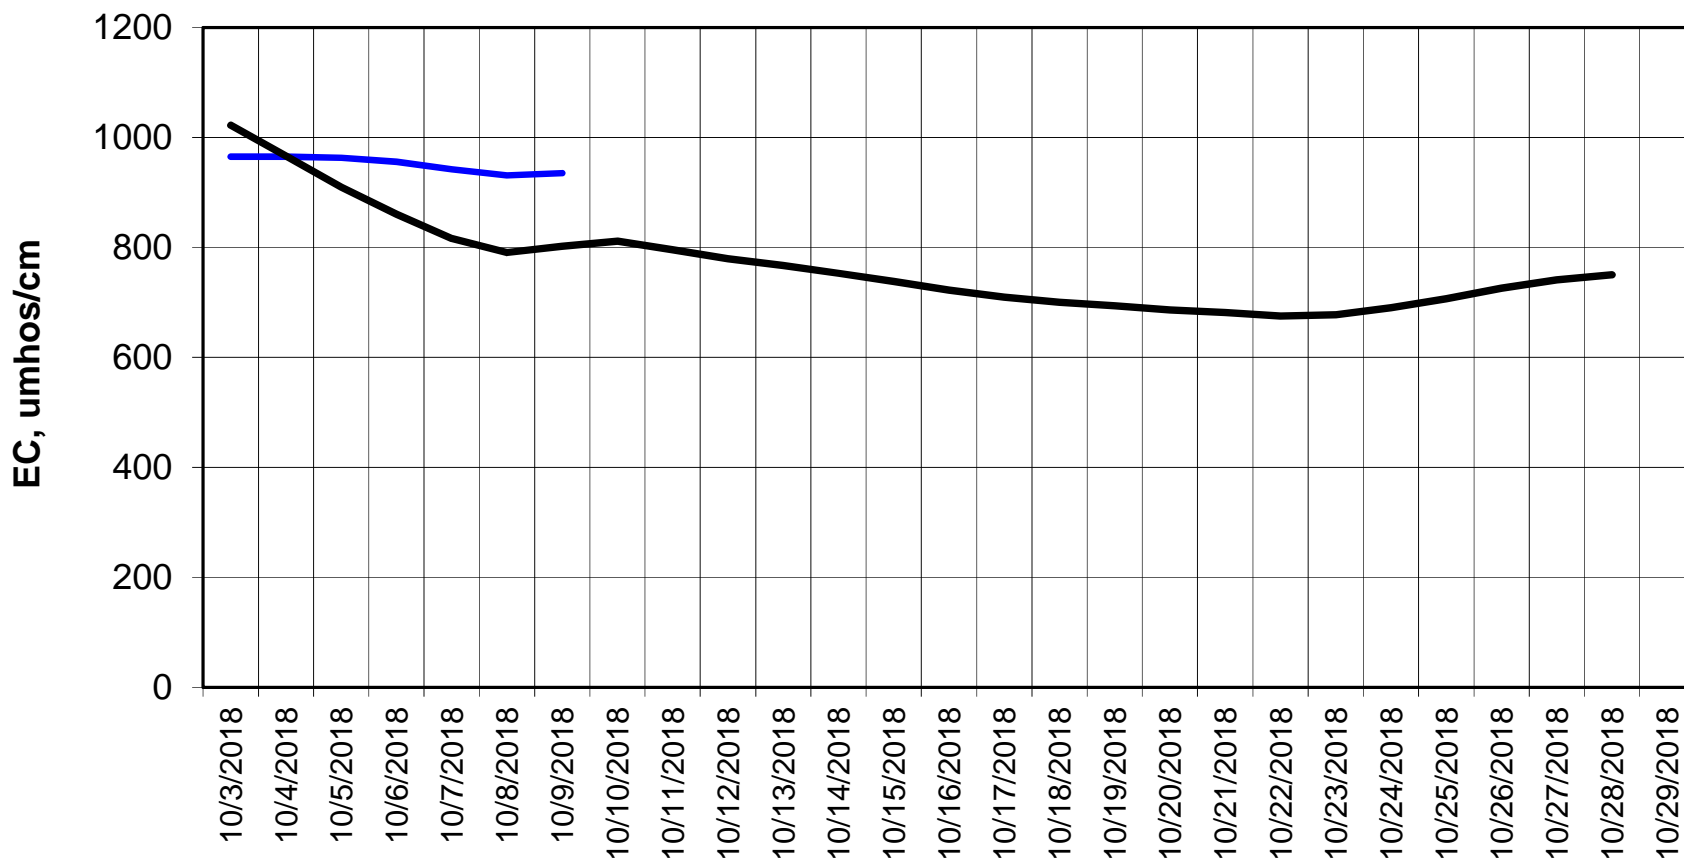

Forecasted Daily EC @ Holland Ct

Simulation Period 10/3/2018 thru 10/29/2018

Forecasted Daily EC @ Old River near Middle River

Simulation Period 10/3/2018 thru 10/29/2018

Forecasted Daily EC @ San Joaquin River at Brandt Bridge

Simulation Period 10/3/2018 thru 10/29/2018

Forecasted Daily EC @ Old River at Tracy Road

Simulation Period 10/3/2018 thru 10/29/2018

Forecasted Daily EC @ Jersey Point

Forecasted Daily EC @ Bethel

Simulation Period 10/3/2018 thru 10/29/2018