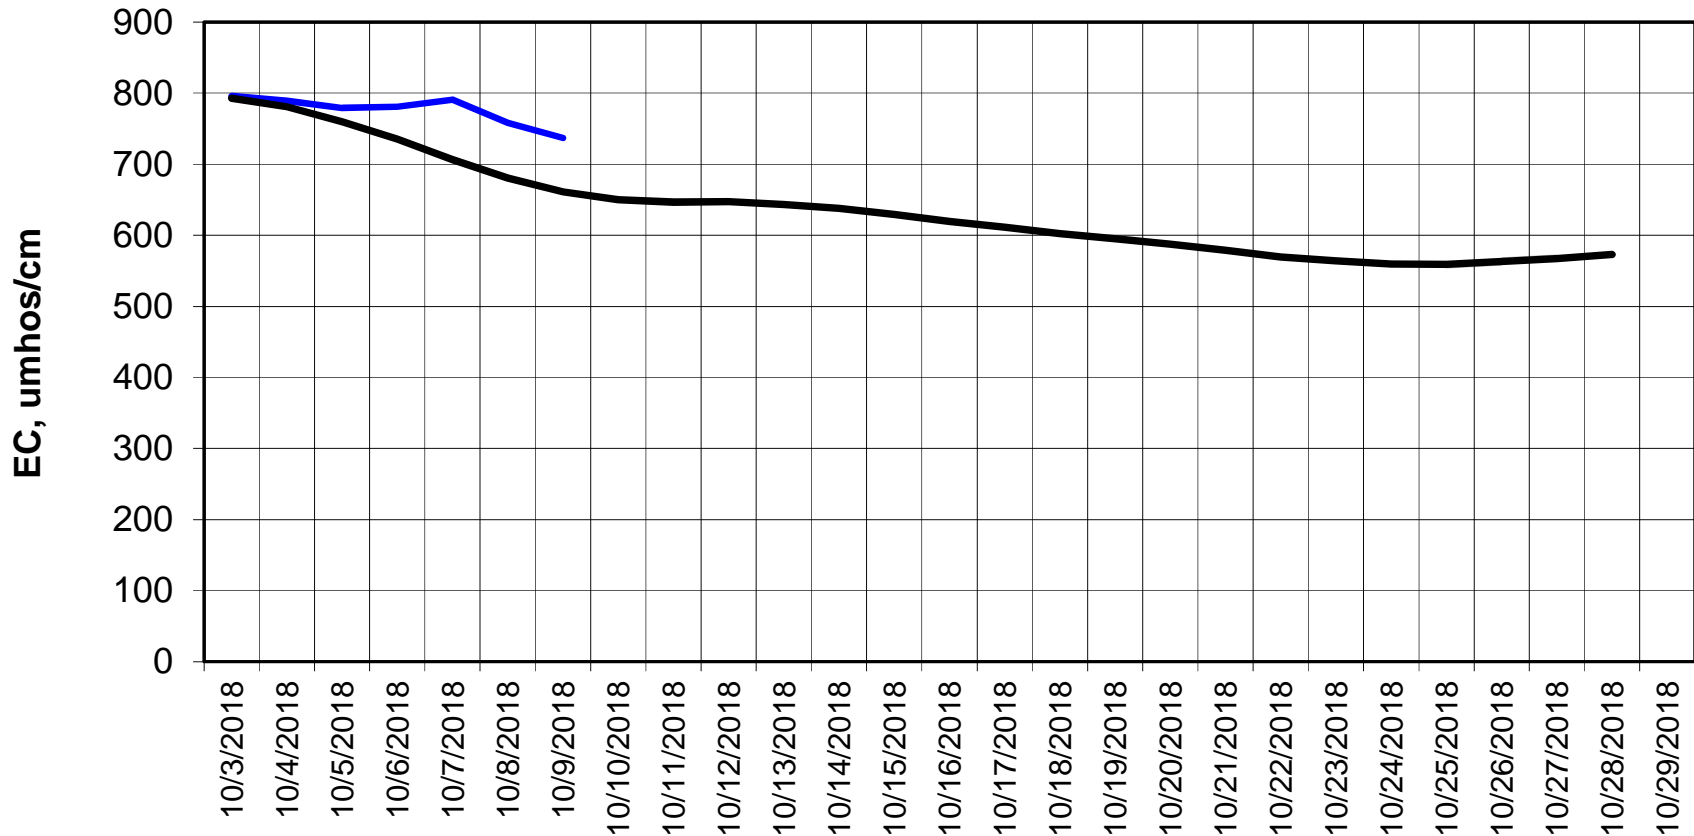

Forecasted Daily EC @ Holland Ct

Simulation Period 10/3/2018 thru 10/29/2018

Forecasted Daily EC @ Old River near Middle River

Simulation Period 10/3/2018 thru 10/29/2018

Forecasted Daily EC @ San Joaquin River at Brandt Bridge

Simulation Period 10/3/2018 thru 10/29/2018

Forecasted Daily EC @ Old River at Tracy Road

Simulation Period 10/3/2018 thru 10/29/2018

Forecasted Daily EC @ Jersey Point

Forecasted Daily EC @ Bethel

Simulation Period 10/3/2018 thru 10/29/2018