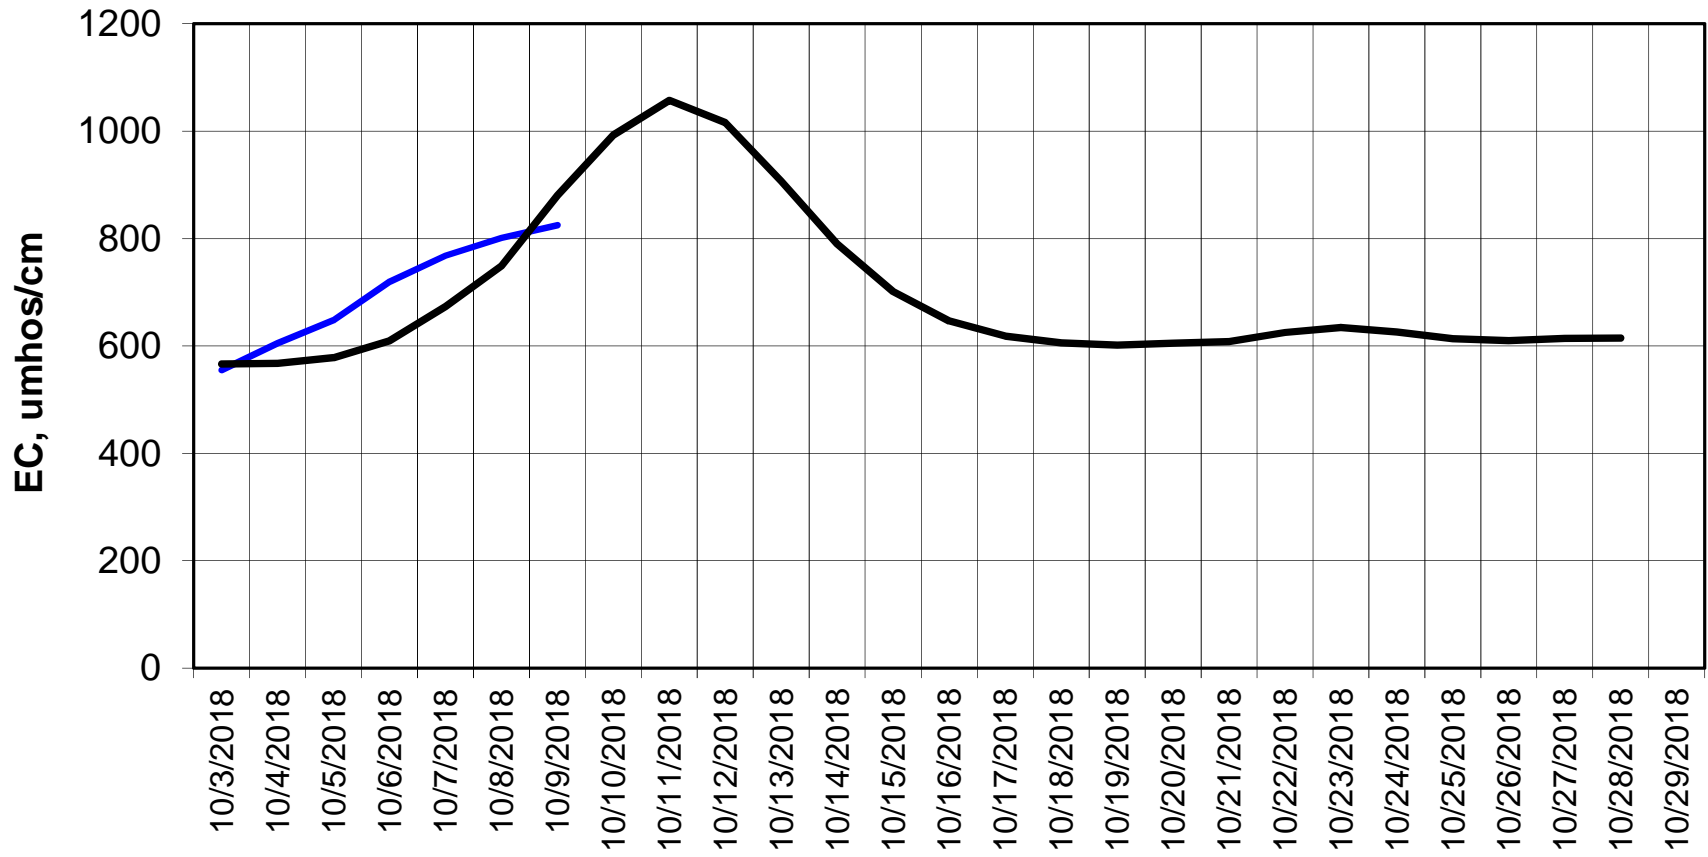

Forecasted Daily EC @ Holland Ct

Simulation Period 10/3/2018 thru 10/29/2018

Forecasted Daily EC @ Old River near Middle River

Simulation Period 10/3/2018 thru 10/29/2018

Forecasted Daily EC @ San Joaquin River at Brandt Bridge

Simulation Period 10/3/2018 thru 10/29/2018

Forecasted Daily EC @ Old River at Tracy Road

Simulation Period 10/3/2018 thru 10/29/2018

Forecasted Daily EC @ Jersey Point

Forecasted Daily EC @ Bethel

Simulation Period 10/3/2018 thru 10/29/2018