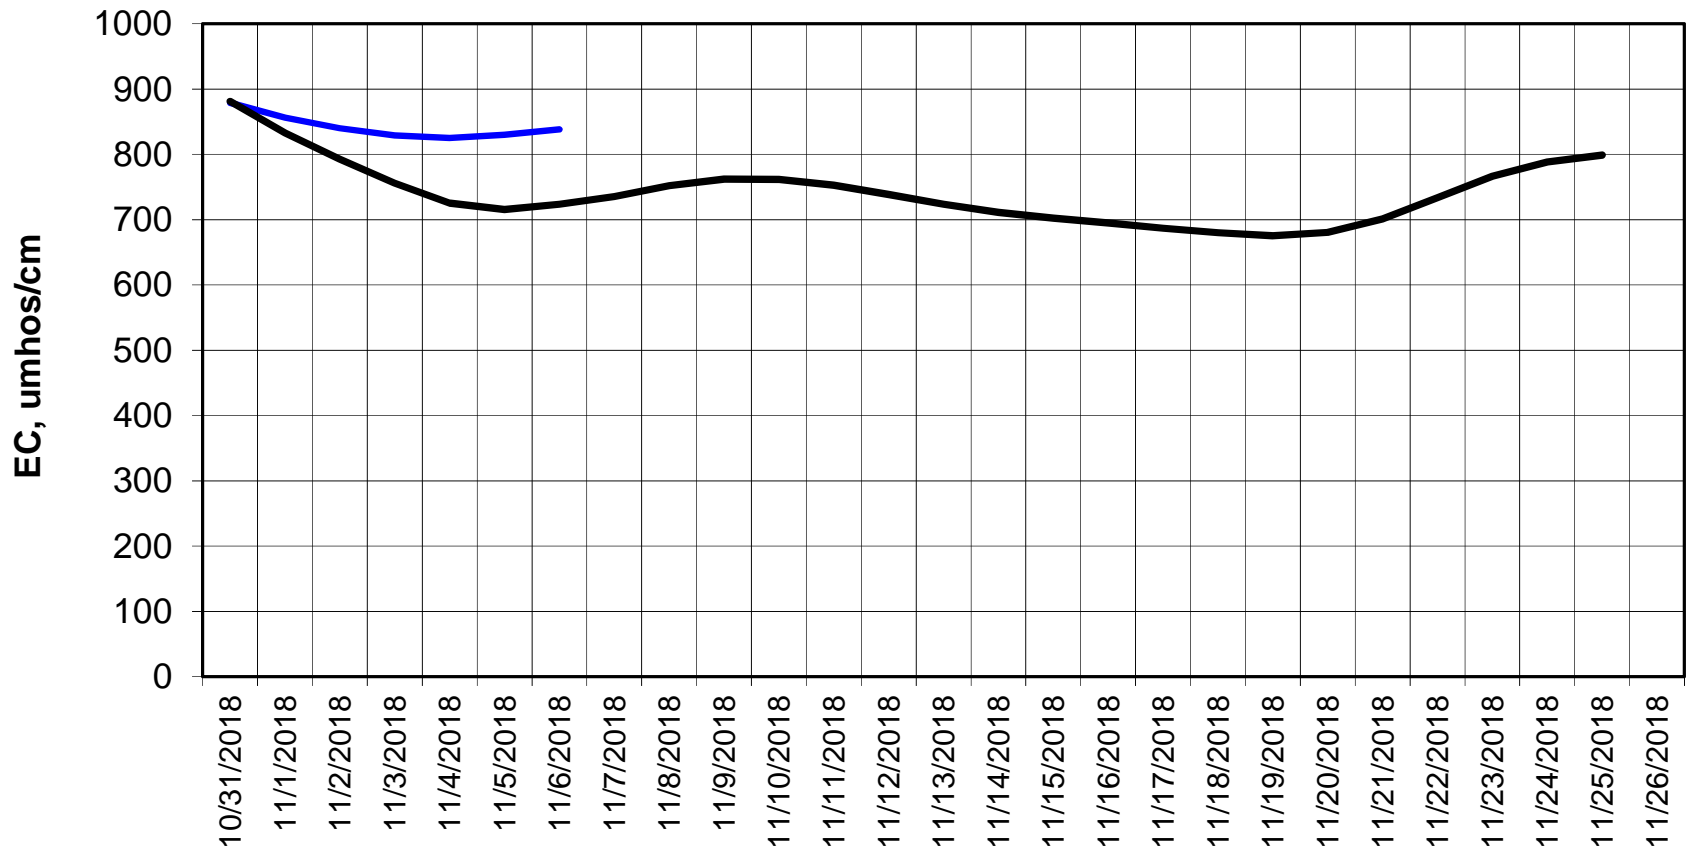

Forecasted Daily EC @ Holland Ct

Simulation Period 10/31/2018 thru 11/26/2018

Forecasted Daily EC @ Old River near Middle River

Forecasted Daily EC @ San Joaquin River at Brandt Bridge

Simulation Period 10/31/2018 thru 11/26/2018

Forecasted Daily EC @ Old River at Tracy Road

Forecasted Daily EC @ Jersey Point

Simulation Period 10/31/2018 thru 11/26/2018

Forecasted Daily EC @ Bethel

Simulation Period 10/31/2018 thru 11/26/2018