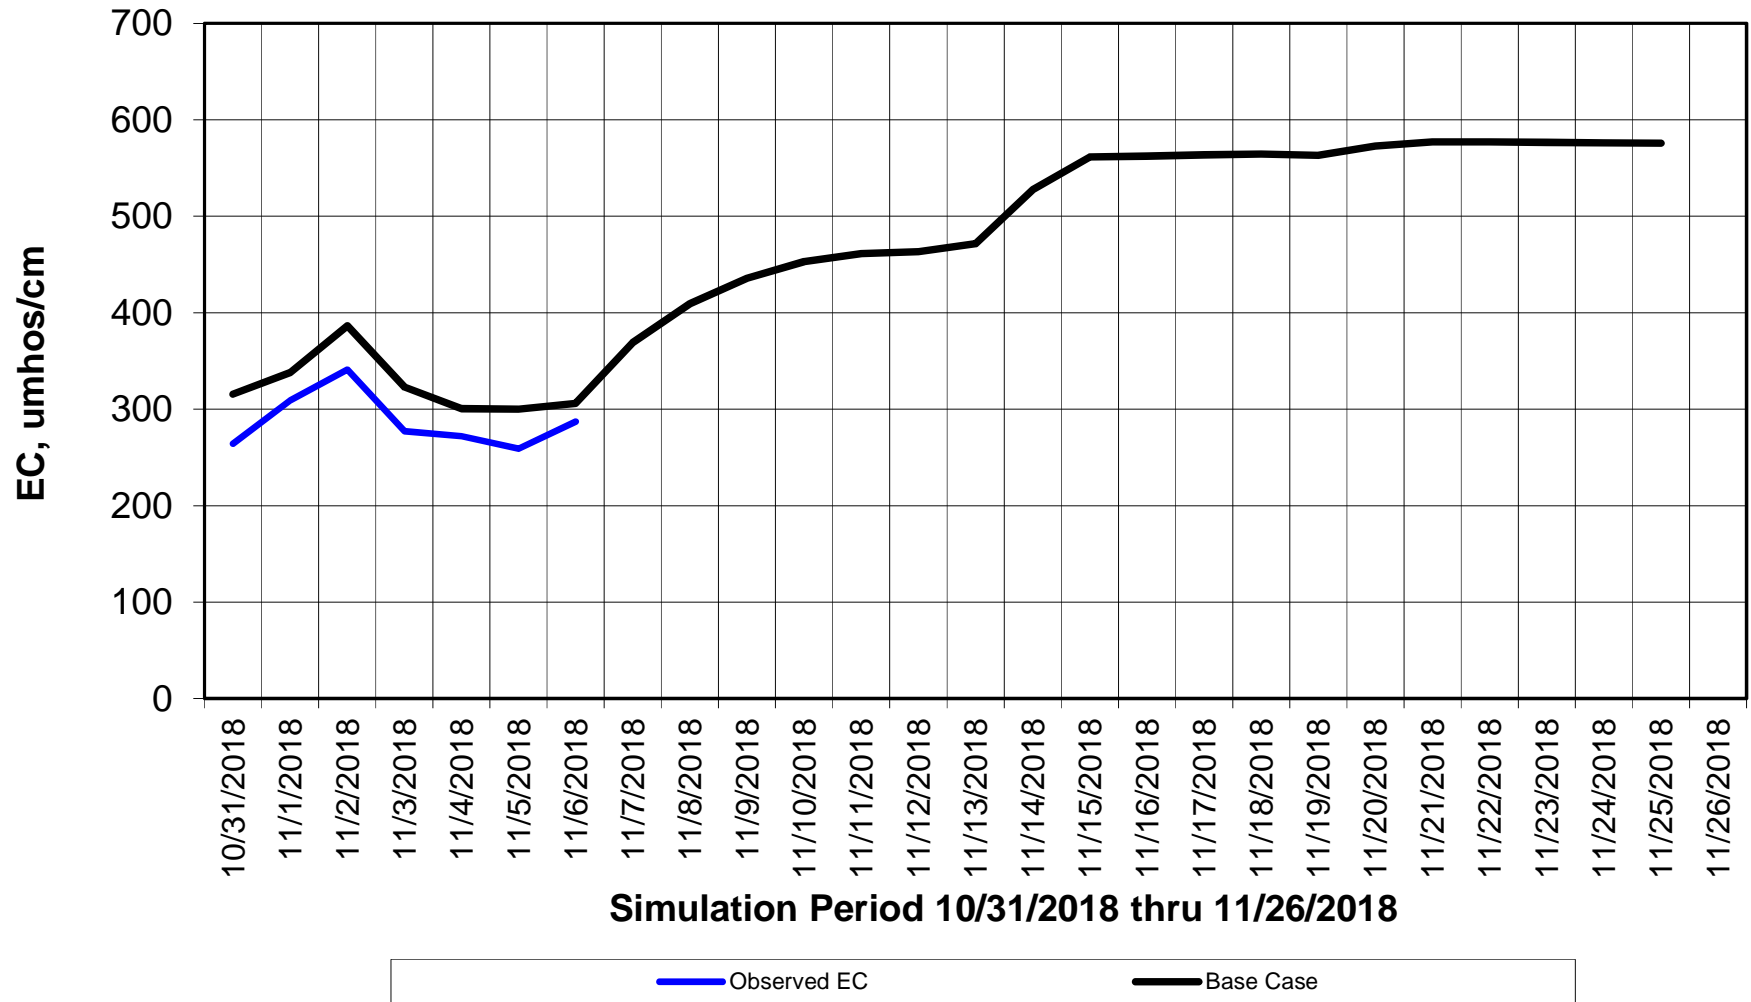

Forecasted Daily EC @ Holland Ct

Simulation Period 10/31/2018 thru 11/26/2018

Forecasted Daily EC @ Old River near Middle River

Forecasted Daily EC @ San Joaquin River at Brandt Bridge

Simulation Period 10/31/2018 thru 11/26/2018

Forecasted Daily EC @ Old River at Tracy Road

Forecasted Daily EC @ Jersey Point

Simulation Period 10/31/2018 thru 11/26/2018

Forecasted Daily EC @ Bethel

Simulation Period 10/31/2018 thru 11/26/2018