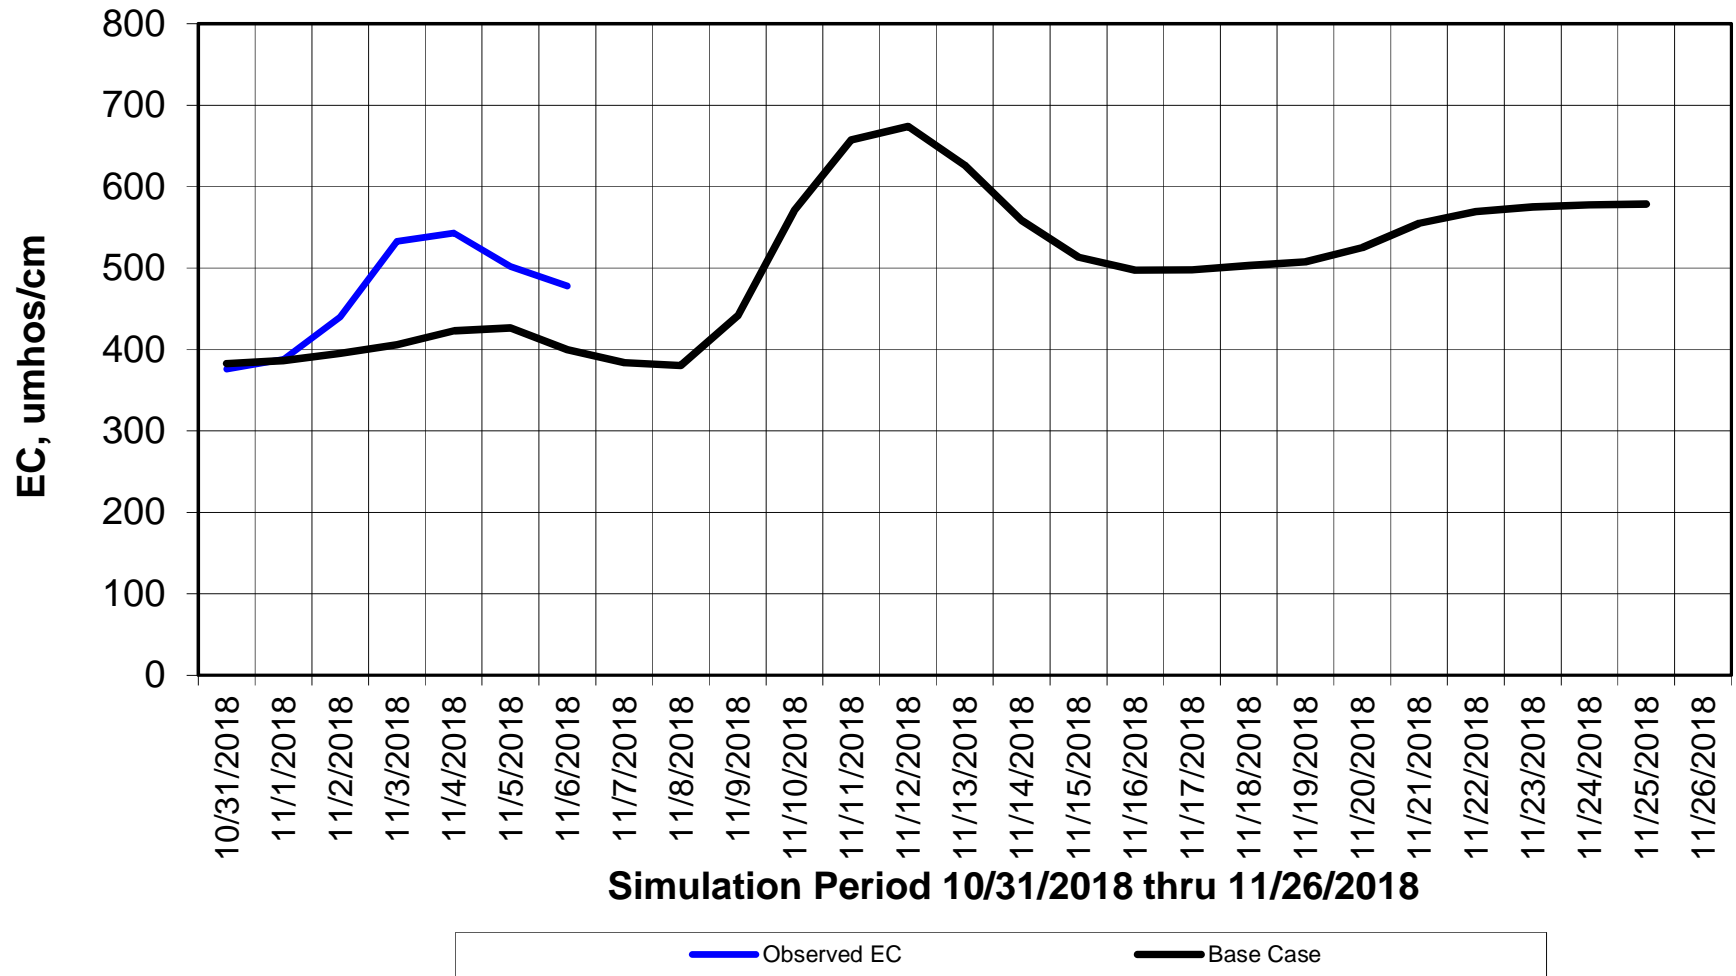

Forecasted Daily EC @ Holland Ct

Simulation Period 10/31/2018 thru 11/26/2018

Forecasted Daily EC @ Old River near Middle River

Forecasted Daily EC @ San Joaquin River at Brandt Bridge

Simulation Period 10/31/2018 thru 11/26/2018

Forecasted Daily EC @ Old River at Tracy Road

Forecasted Daily EC @ Jersey Point

Simulation Period 10/31/2018 thru 11/26/2018

Forecasted Daily EC @ Bethel

Simulation Period 10/31/2018 thru 11/26/2018