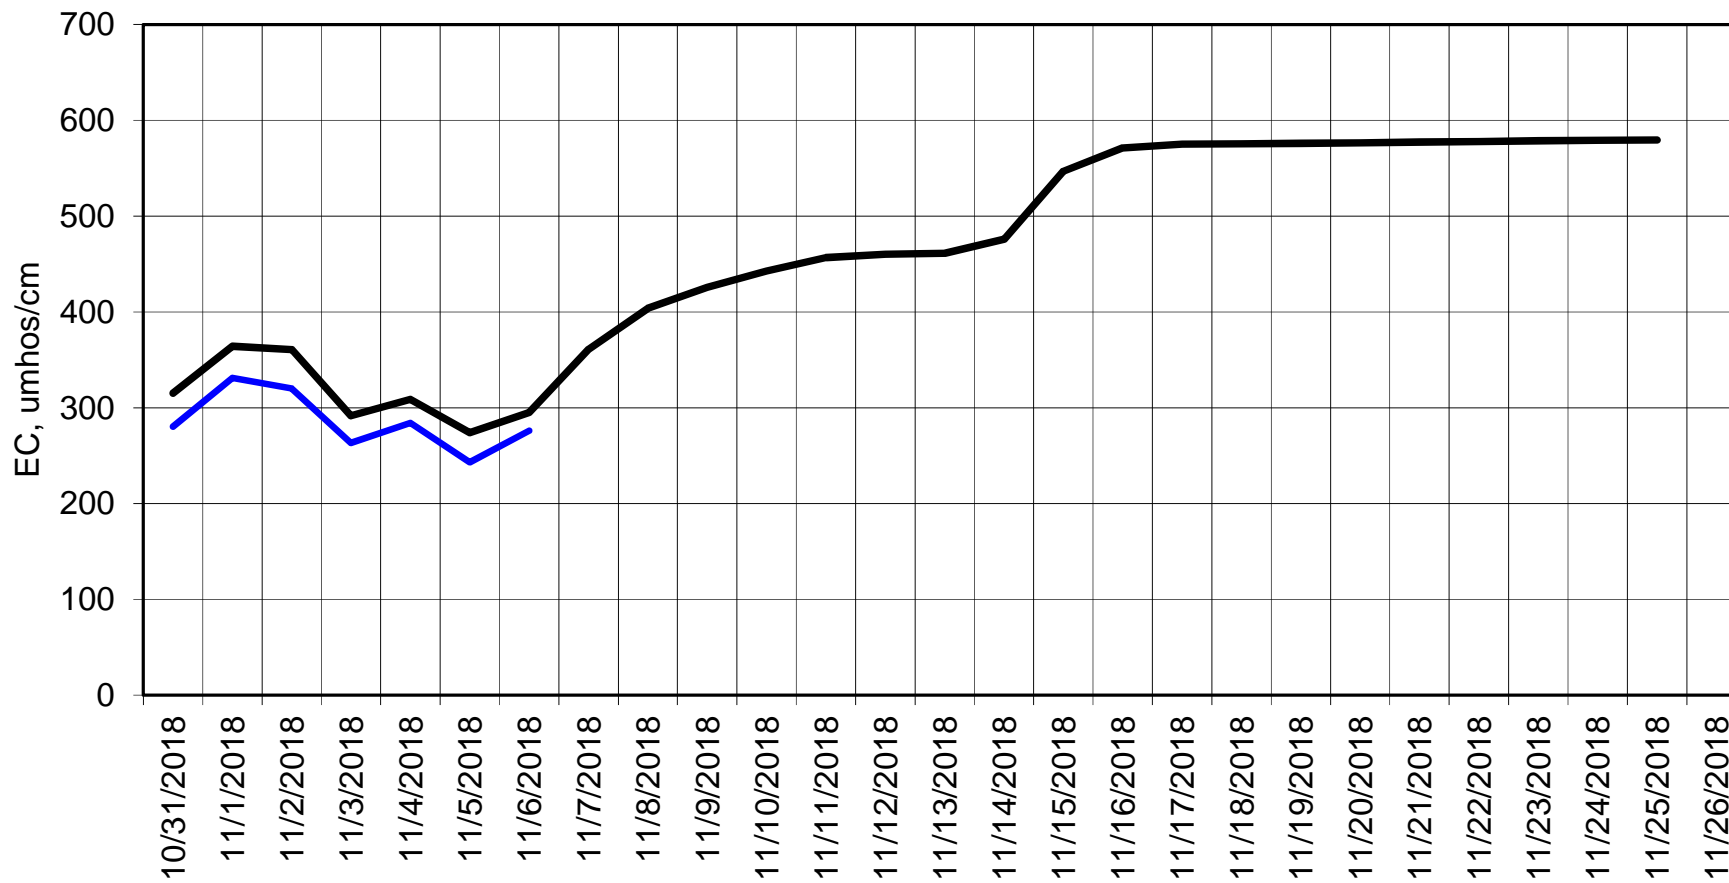

Forecasted Daily EC @ Holland Ct

Simulation Period 10/31/2018 thru 11/26/2018

Forecasted Daily EC @ Old River near Middle River

Forecasted Daily EC @ San Joaquin River at Brandt Bridge

Simulation Period 10/31/2018 thru 11/26/2018

Forecasted Daily EC @ Old River at Tracy Road

Forecasted Daily EC @ Jersey Point

Simulation Period 10/31/2018 thru 11/26/2018

Forecasted Daily EC @ Bethel

Simulation Period 10/31/2018 thru 11/26/2018