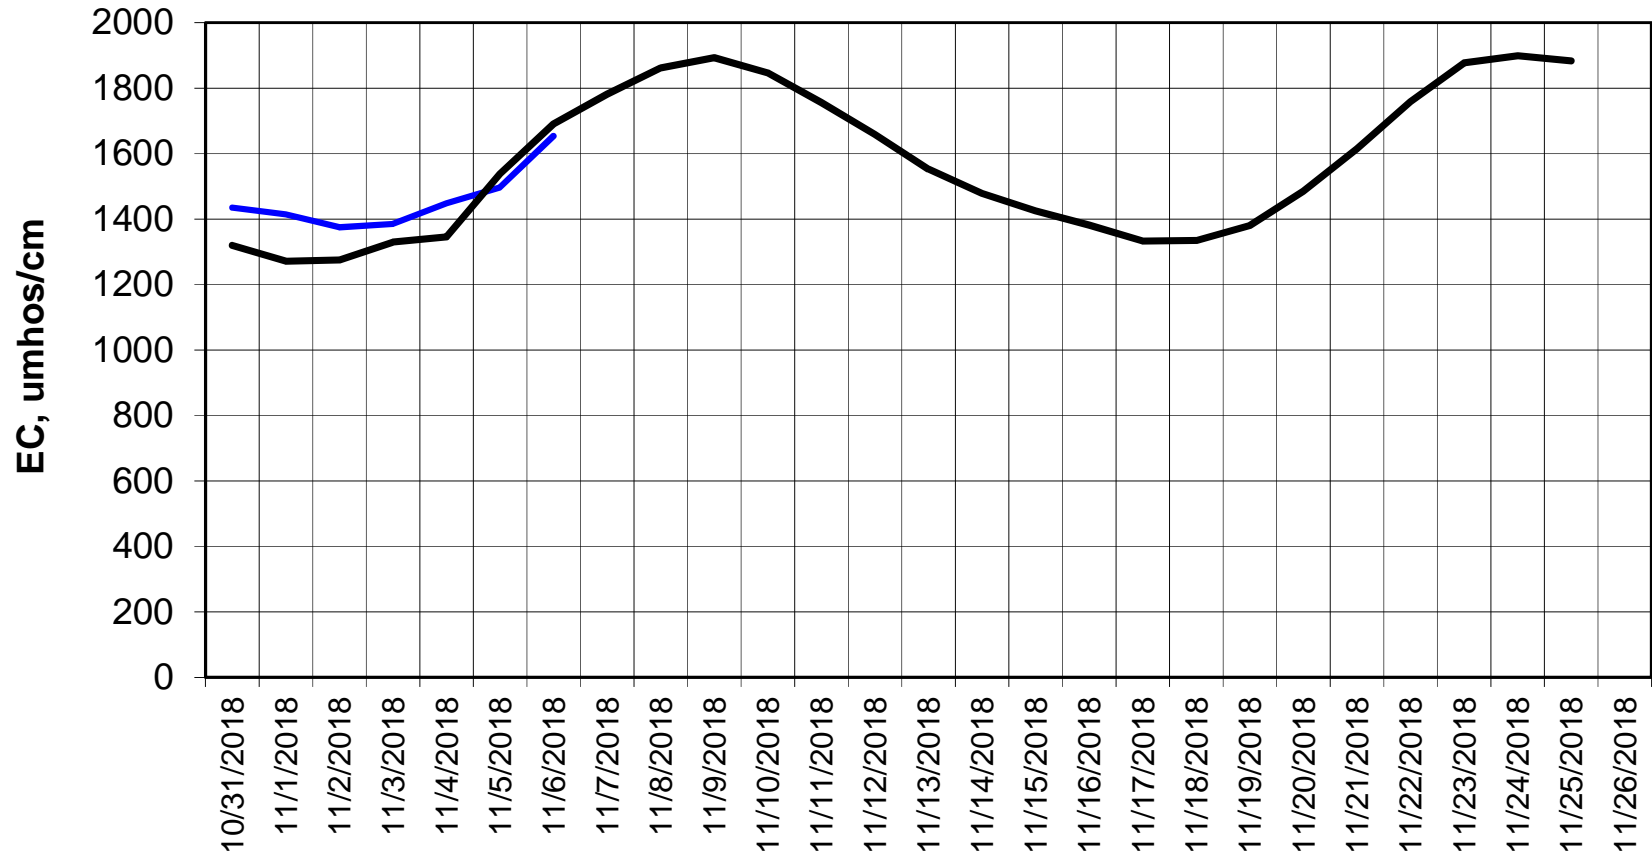

Forecasted Daily EC @ Holland Ct

Simulation Period 10/31/2018 thru 11/26/2018

Forecasted Daily EC @ Old River near Middle River

Forecasted Daily EC @ San Joaquin River at Brandt Bridge

Simulation Period 10/31/2018 thru 11/26/2018

Forecasted Daily EC @ Old River at Tracy Road

Forecasted Daily EC @ Jersey Point

Simulation Period 10/31/2018 thru 11/26/2018

Forecasted Daily EC @ Bethel

Simulation Period 10/31/2018 thru 11/26/2018