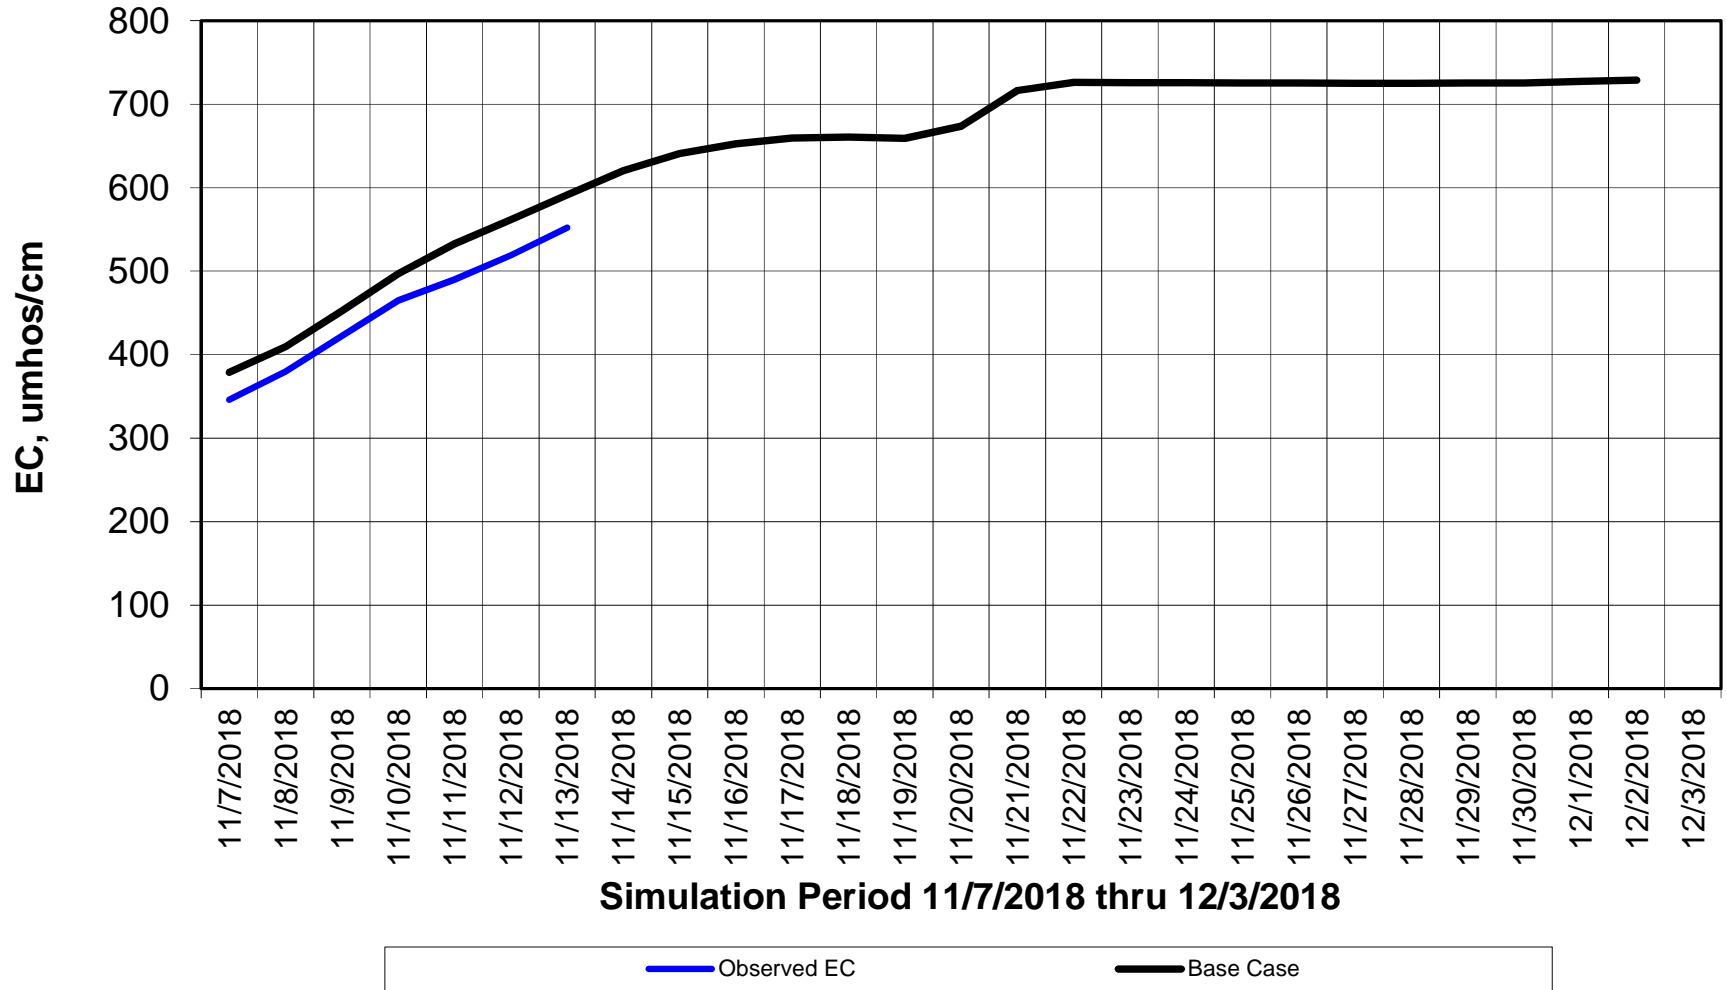

Forecasted Daily EC @ Holland Ct

Simulation Period 11/7/2018 thru 12/3/2018

Forecasted Daily EC @ Old River near Middle River

Forecasted Daily EC @ San Joaquin River at Brandt Bridge

Simulation Period 11/7/2018 thru 12/3/2018

Forecasted Daily EC @ Old River at Tracy Road

Forecasted Daily EC @ Jersey Point

Forecasted Daily EC @ Bethel

Simulation Period 11/7/2018 thru 12/3/2018