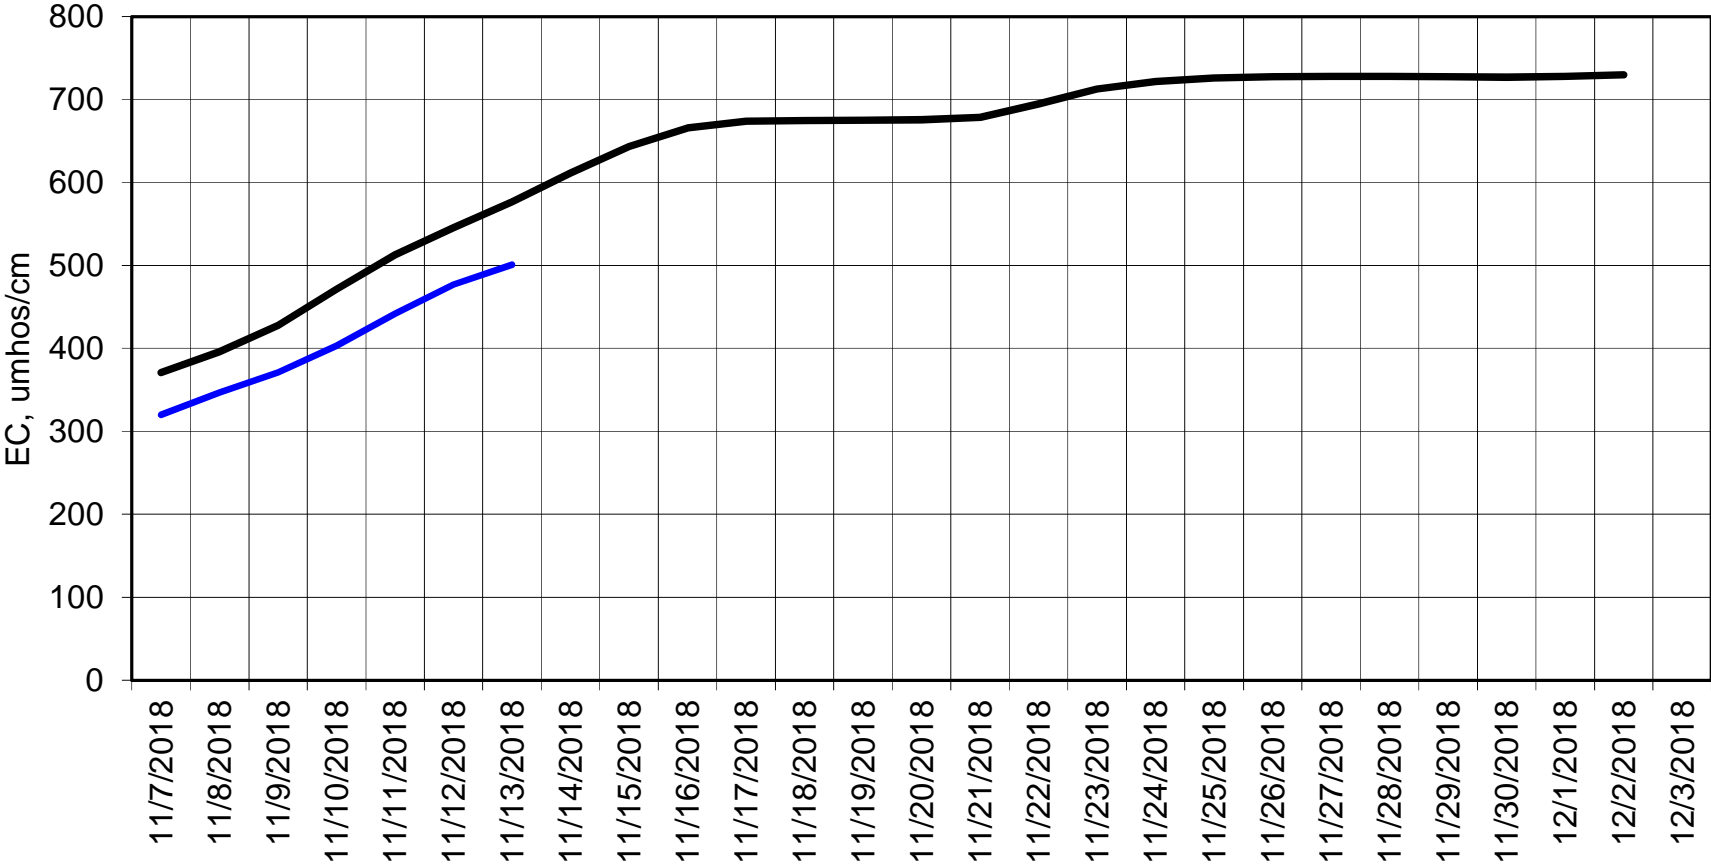

Forecasted Daily EC @ Holland Ct

Simulation Period 11/7/2018 thru 12/3/2018

Forecasted Daily EC @ Old River near Middle River

Forecasted Daily EC @ San Joaquin River at Brandt Bridge

Simulation Period 11/7/2018 thru 12/3/2018

Forecasted Daily EC @ Old River at Tracy Road

Forecasted Daily EC @ Jersey Point

Forecasted Daily EC @ Bethel

Simulation Period 11/7/2018 thru 12/3/2018