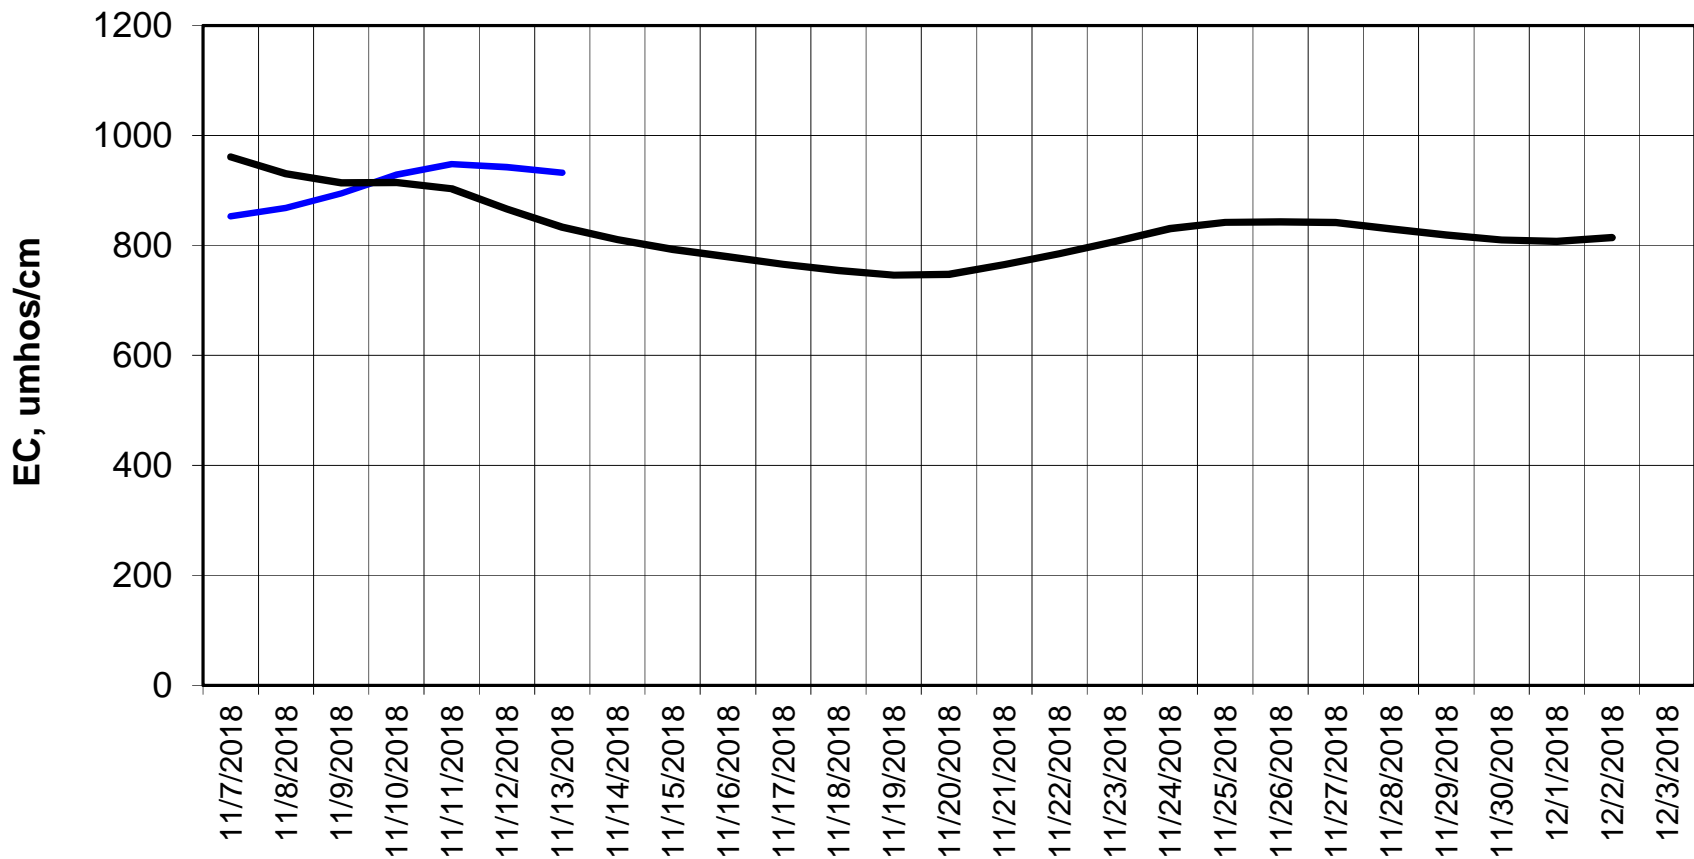

Forecasted Daily EC @ Holland Ct

Simulation Period 11/7/2018 thru 12/3/2018

Forecasted Daily EC @ Old River near Middle River

Forecasted Daily EC @ San Joaquin River at Brandt Bridge

Simulation Period 11/7/2018 thru 12/3/2018

Forecasted Daily EC @ Old River at Tracy Road

Forecasted Daily EC @ Jersey Point

Forecasted Daily EC @ Bethel

Simulation Period 11/7/2018 thru 12/3/2018