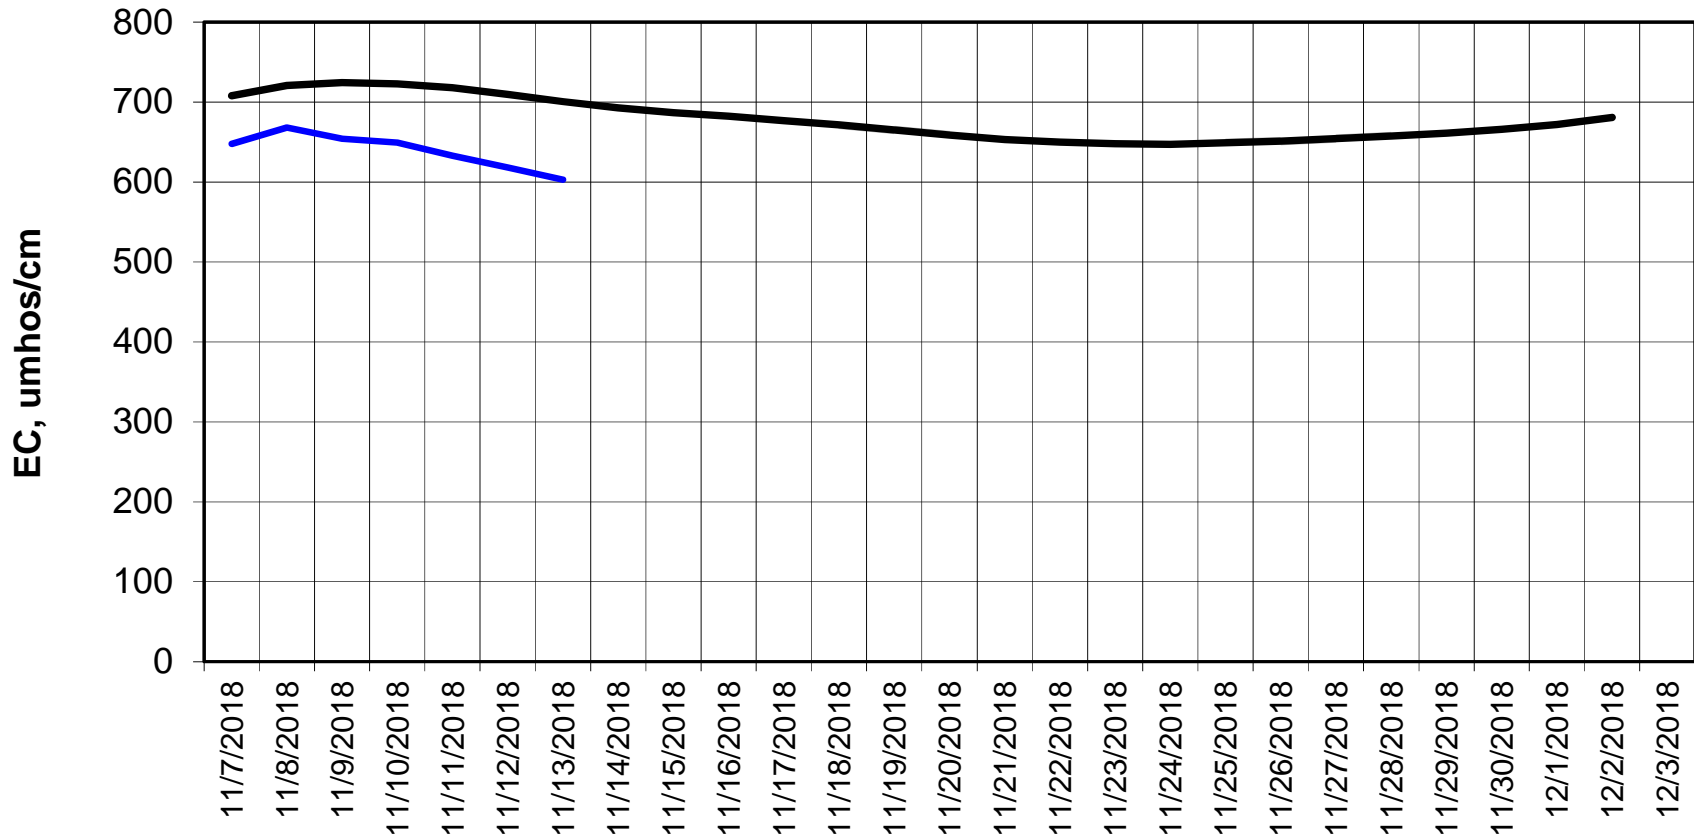

Forecasted Daily EC @ Holland Ct

Simulation Period 11/7/2018 thru 12/3/2018

Forecasted Daily EC @ Old River near Middle River

Forecasted Daily EC @ San Joaquin River at Brandt Bridge

Simulation Period 11/7/2018 thru 12/3/2018

Forecasted Daily EC @ Old River at Tracy Road

Forecasted Daily EC @ Jersey Point

Forecasted Daily EC @ Bethel

Simulation Period 11/7/2018 thru 12/3/2018