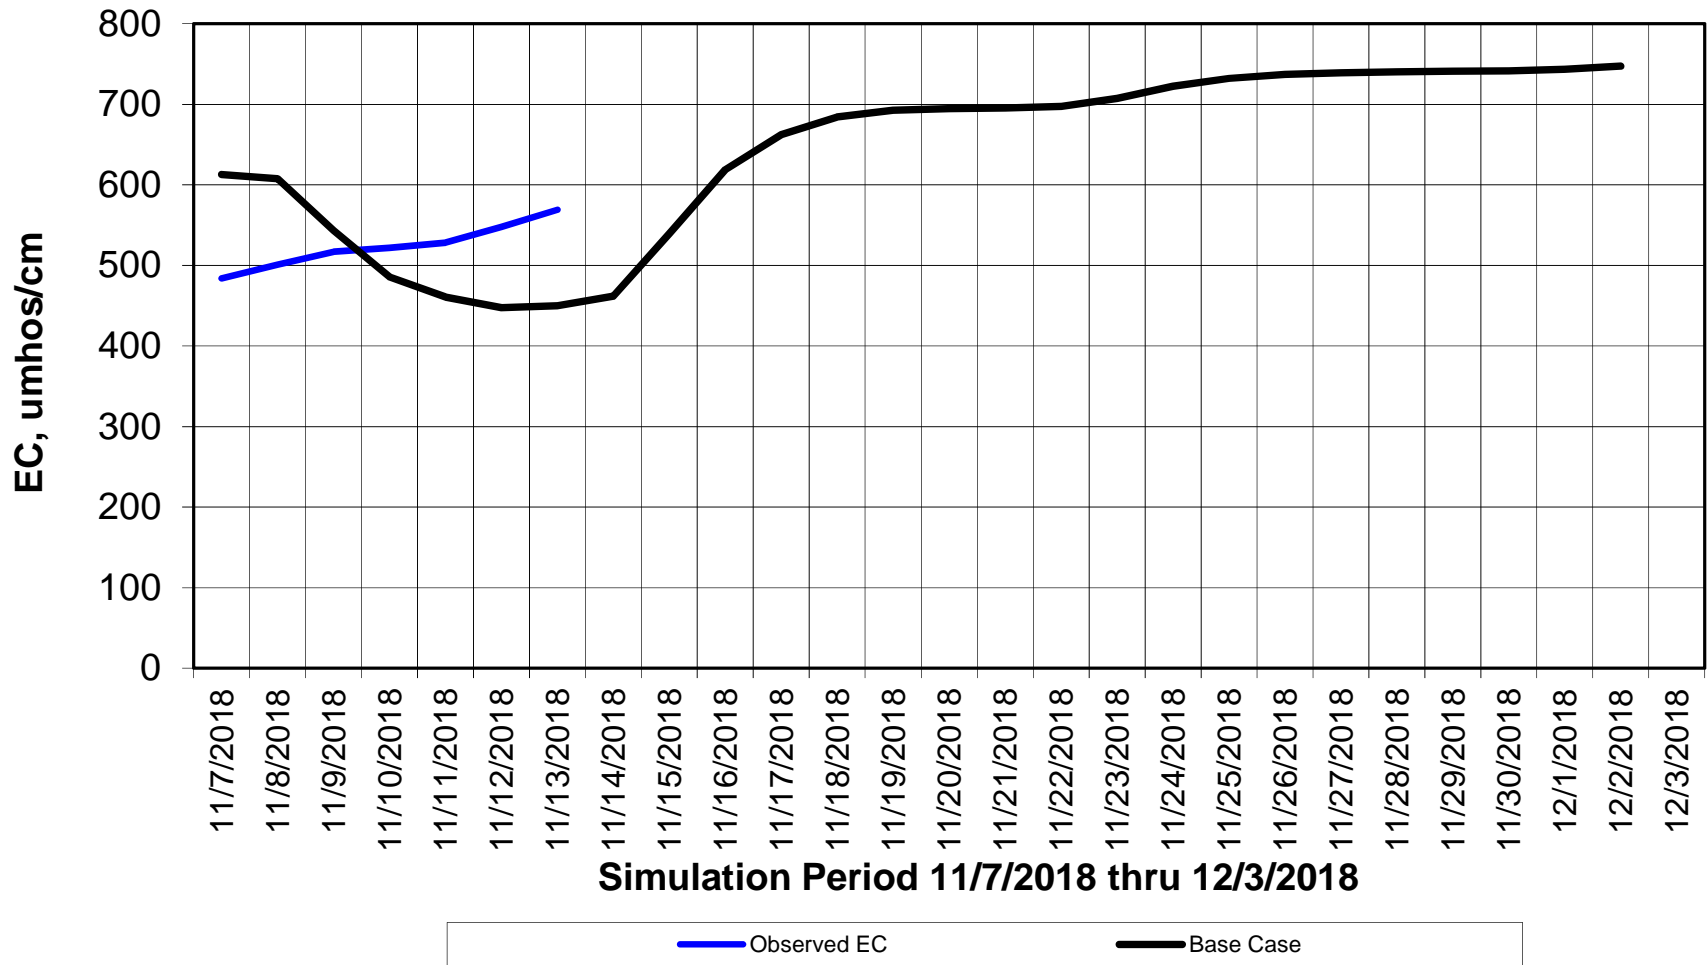

Forecasted Daily EC @ Holland Ct

Simulation Period 11/7/2018 thru 12/3/2018

Forecasted Daily EC @ Old River near Middle River

Forecasted Daily EC @ San Joaquin River at Brandt Bridge

Simulation Period 11/7/2018 thru 12/3/2018

Forecasted Daily EC @ Old River at Tracy Road

Forecasted Daily EC @ Jersey Point

Forecasted Daily EC @ Bethel

Simulation Period 11/7/2018 thru 12/3/2018