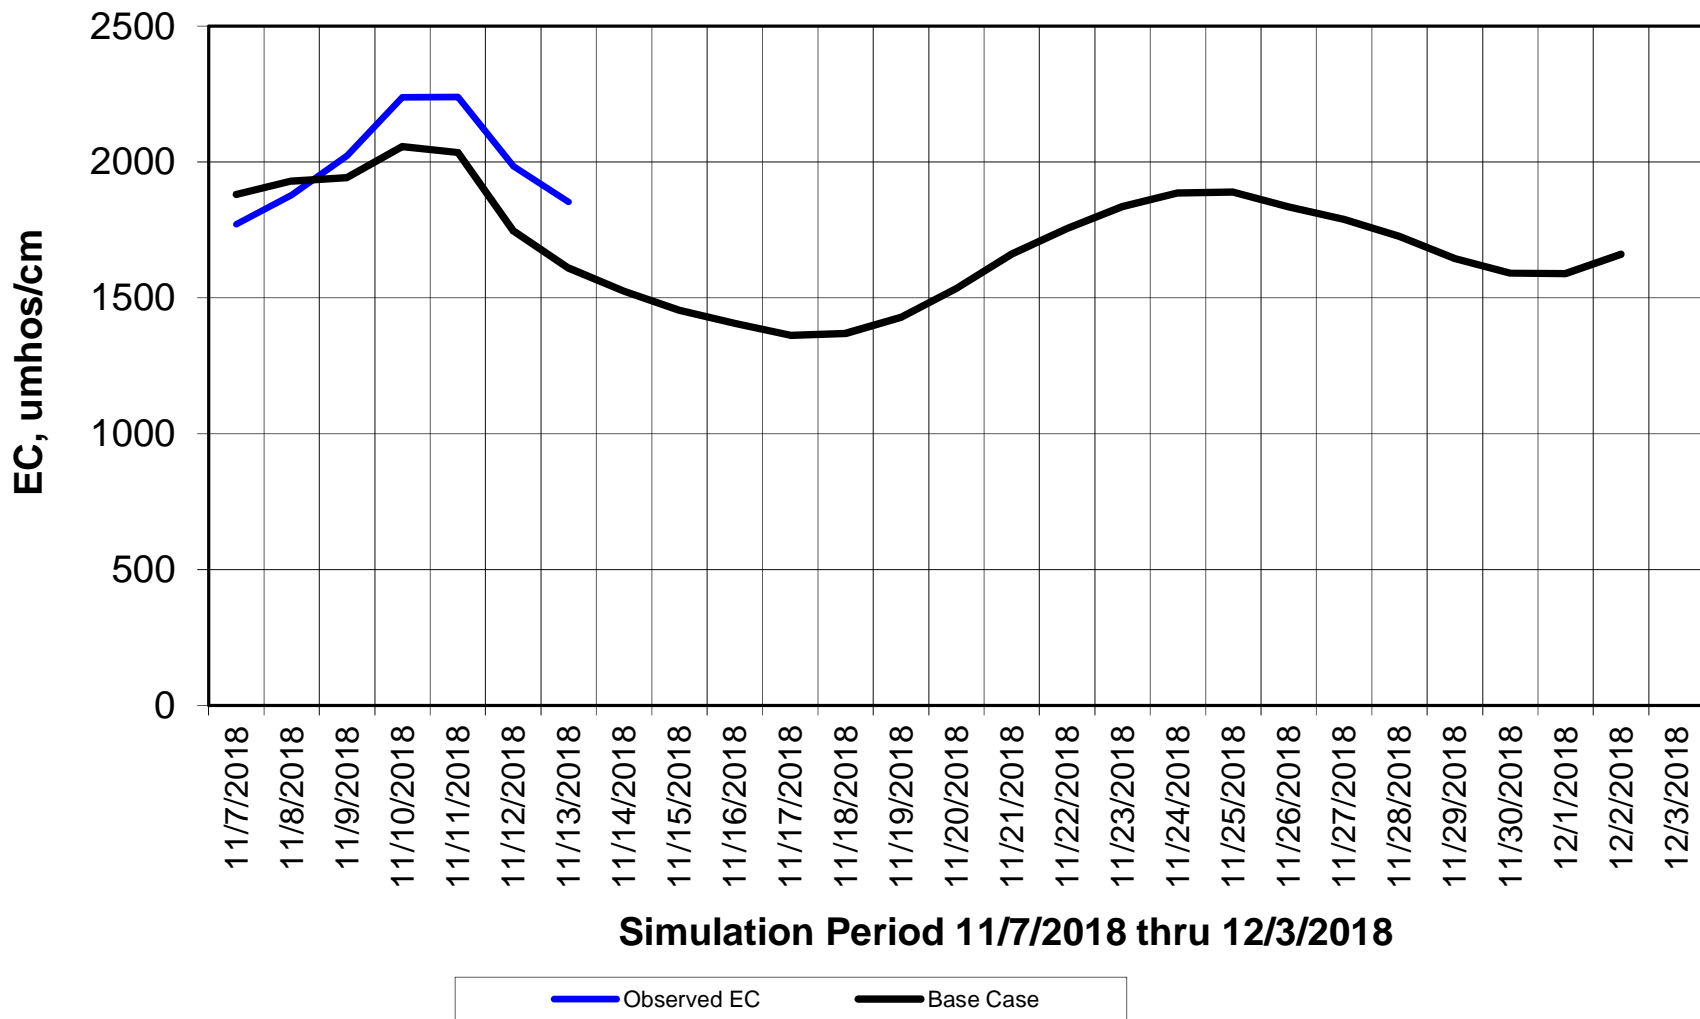

Forecasted Daily EC @ Holland Ct

Simulation Period 11/7/2018 thru 12/3/2018

Forecasted Daily EC @ Old River near Middle River

Forecasted Daily EC @ San Joaquin River at Brandt Bridge

Simulation Period 11/7/2018 thru 12/3/2018

Forecasted Daily EC @ Old River at Tracy Road

Forecasted Daily EC @ Jersey Point

Forecasted Daily EC @ Bethel

Simulation Period 11/7/2018 thru 12/3/2018