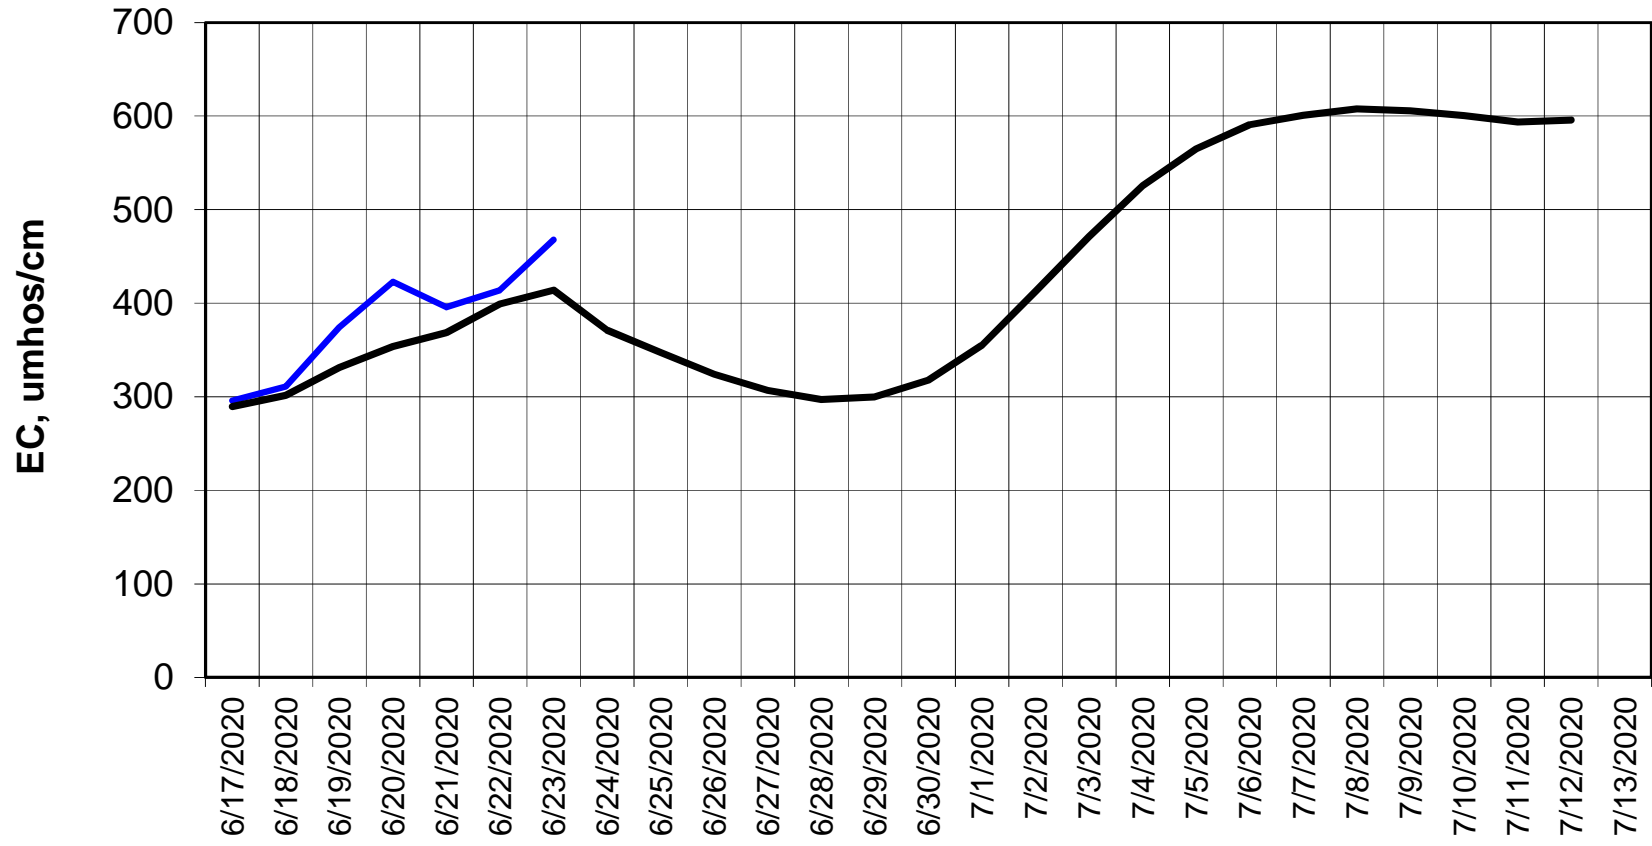

Forecasted Daily EC @ Holland Ct

Simulation Period 6/17/2020 thru 7/13/2020

Forecasted Daily EC @ Old River near Middle River

Simulation Period 6/17/2020 thru 7/13/2020

Forecasted Daily EC @ San Joaquin River at Brandt Bridge

Simulation Period 6/17/2020 thru 7/13/2020

Forecasted Daily EC @ Old River at Tracy Road

Forecasted Daily EC @ Jersey Point

Simulation Period 6/17/2020 thru 7/13/2020

Forecasted Daily EC @ Bethel

Simulation Period 6/17/2020 thru 7/13/2020