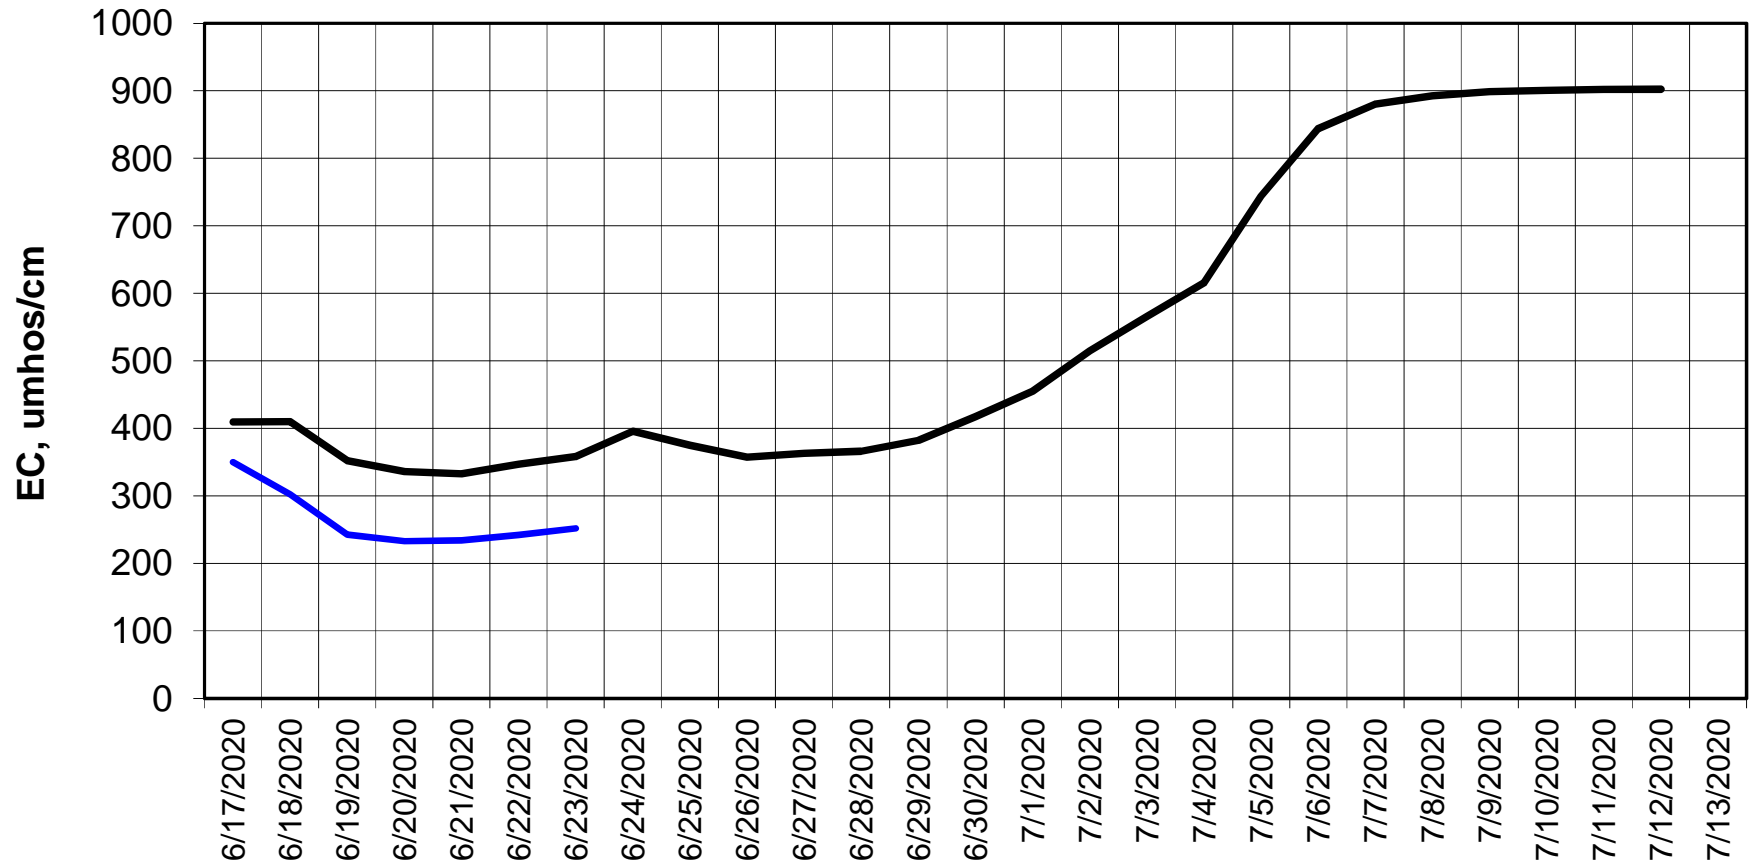

Forecasted Daily EC @ Holland Ct

Simulation Period 6/17/2020 thru 7/13/2020

Forecasted Daily EC @ Old River near Middle River

Simulation Period 6/17/2020 thru 7/13/2020

Forecasted Daily EC @ San Joaquin River at Brandt Bridge

Simulation Period 6/17/2020 thru 7/13/2020

Forecasted Daily EC @ Old River at Tracy Road

Forecasted Daily EC @ Jersey Point

Simulation Period 6/17/2020 thru 7/13/2020

Forecasted Daily EC @ Bethel

Simulation Period 6/17/2020 thru 7/13/2020