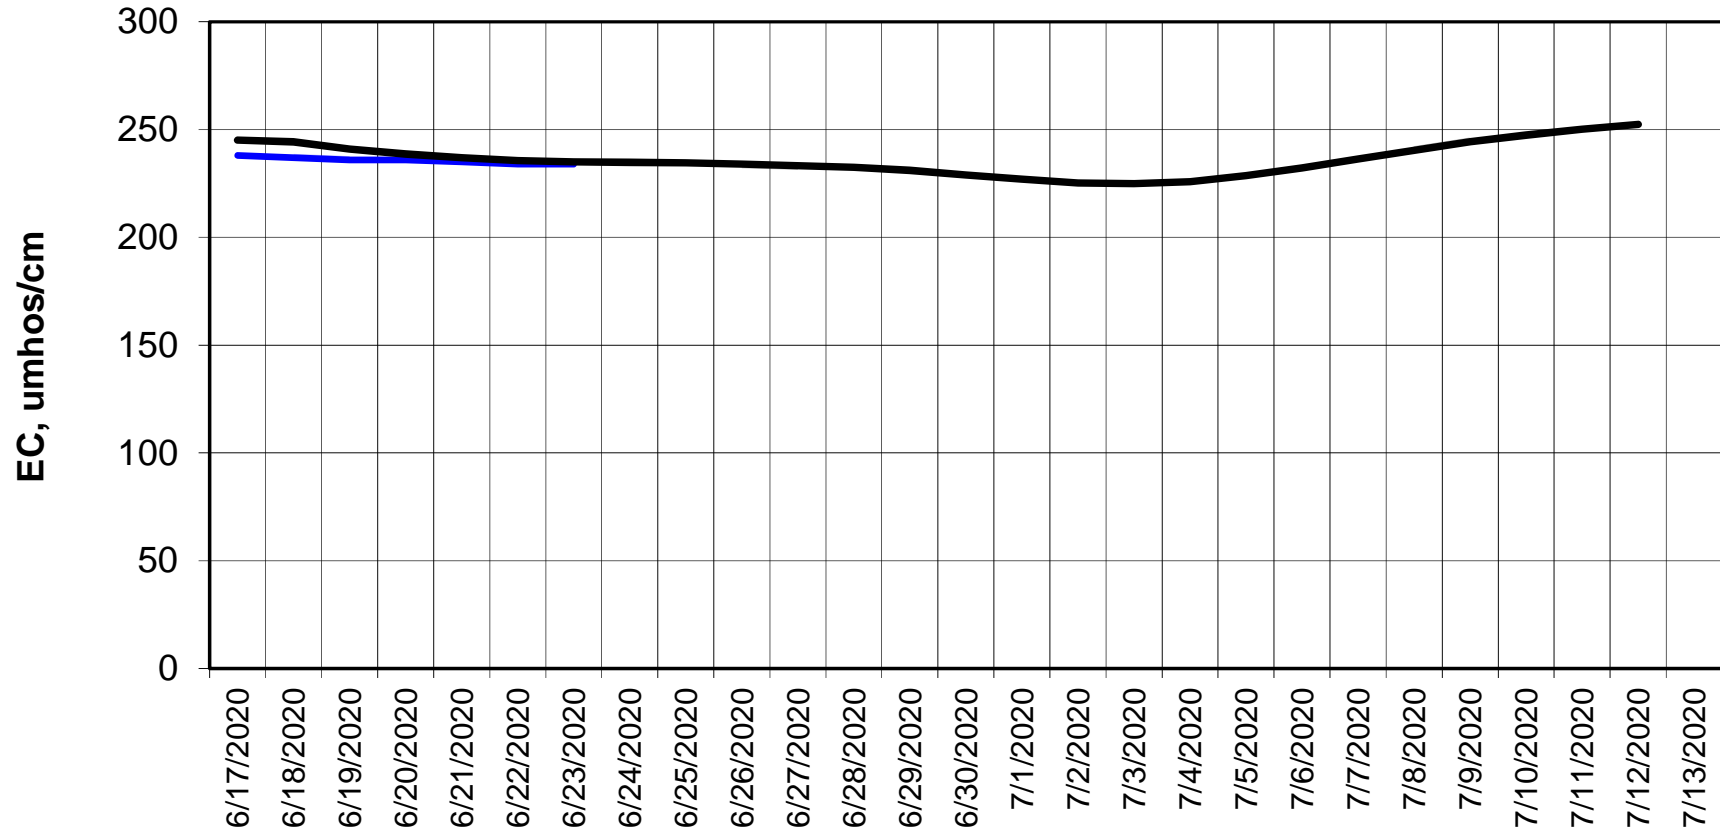

Forecasted Daily EC @ Holland Ct

Simulation Period 6/17/2020 thru 7/13/2020

Forecasted Daily EC @ Old River near Middle River

Simulation Period 6/17/2020 thru 7/13/2020

Forecasted Daily EC @ San Joaquin River at Brandt Bridge

Simulation Period 6/17/2020 thru 7/13/2020

Forecasted Daily EC @ Old River at Tracy Road

Forecasted Daily EC @ Jersey Point

Simulation Period 6/17/2020 thru 7/13/2020

Forecasted Daily EC @ Bethel

Simulation Period 6/17/2020 thru 7/13/2020