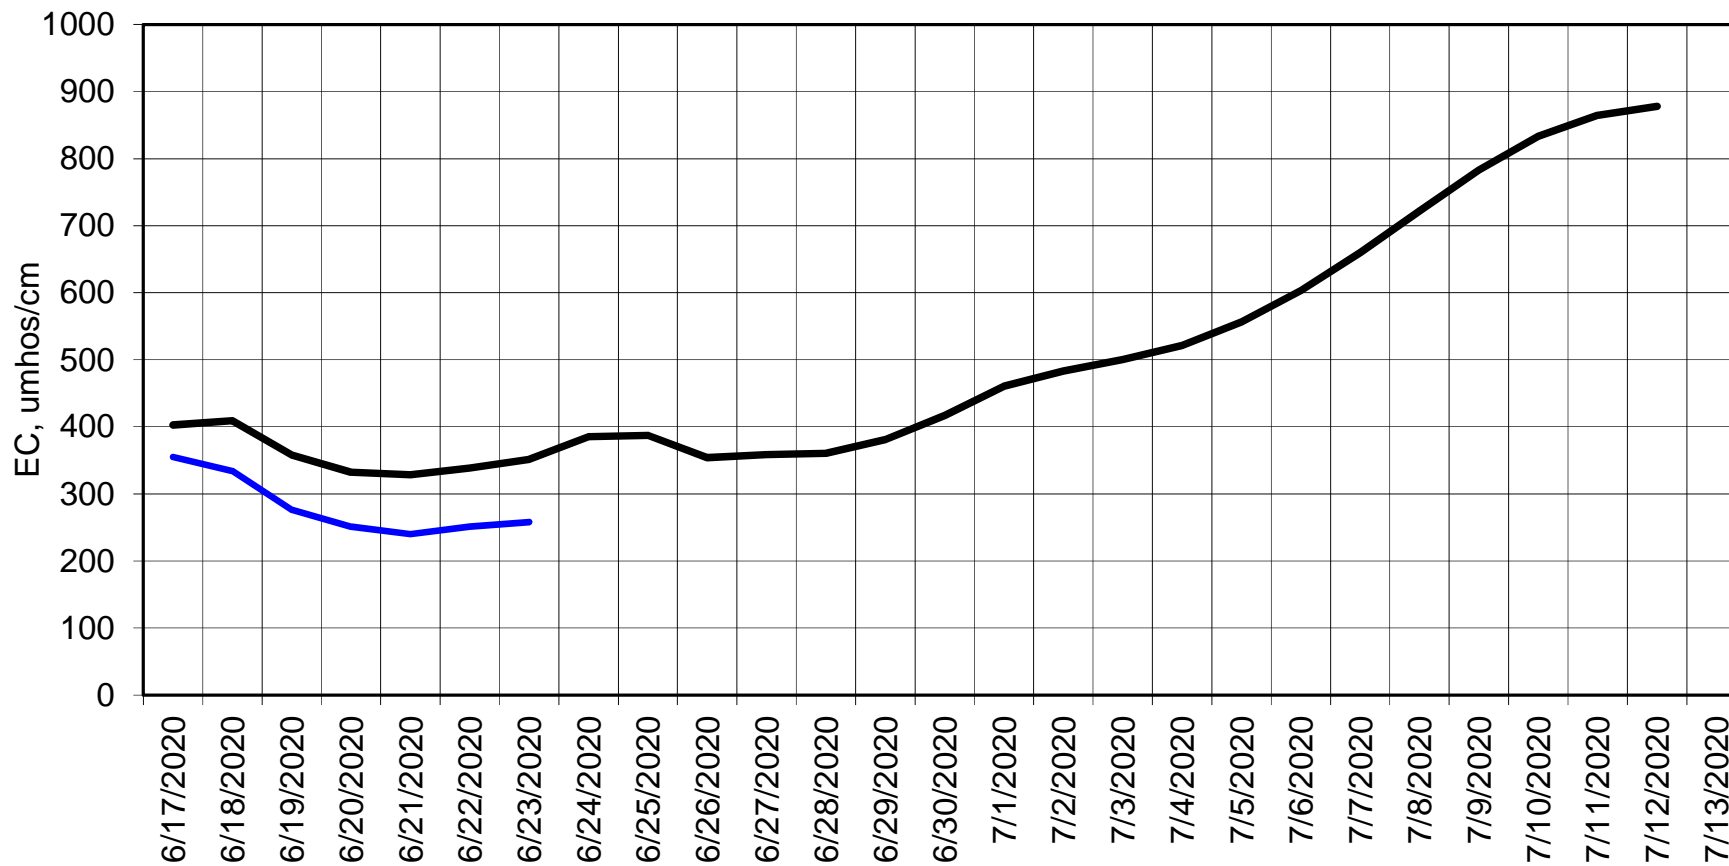

Forecasted Daily EC @ Holland Ct

Simulation Period 6/17/2020 thru 7/13/2020

Forecasted Daily EC @ Old River near Middle River

Simulation Period 6/17/2020 thru 7/13/2020

Forecasted Daily EC @ San Joaquin River at Brandt Bridge

Simulation Period 6/17/2020 thru 7/13/2020

Forecasted Daily EC @ Old River at Tracy Road

Forecasted Daily EC @ Jersey Point

Simulation Period 6/17/2020 thru 7/13/2020

Forecasted Daily EC @ Bethel

Simulation Period 6/17/2020 thru 7/13/2020