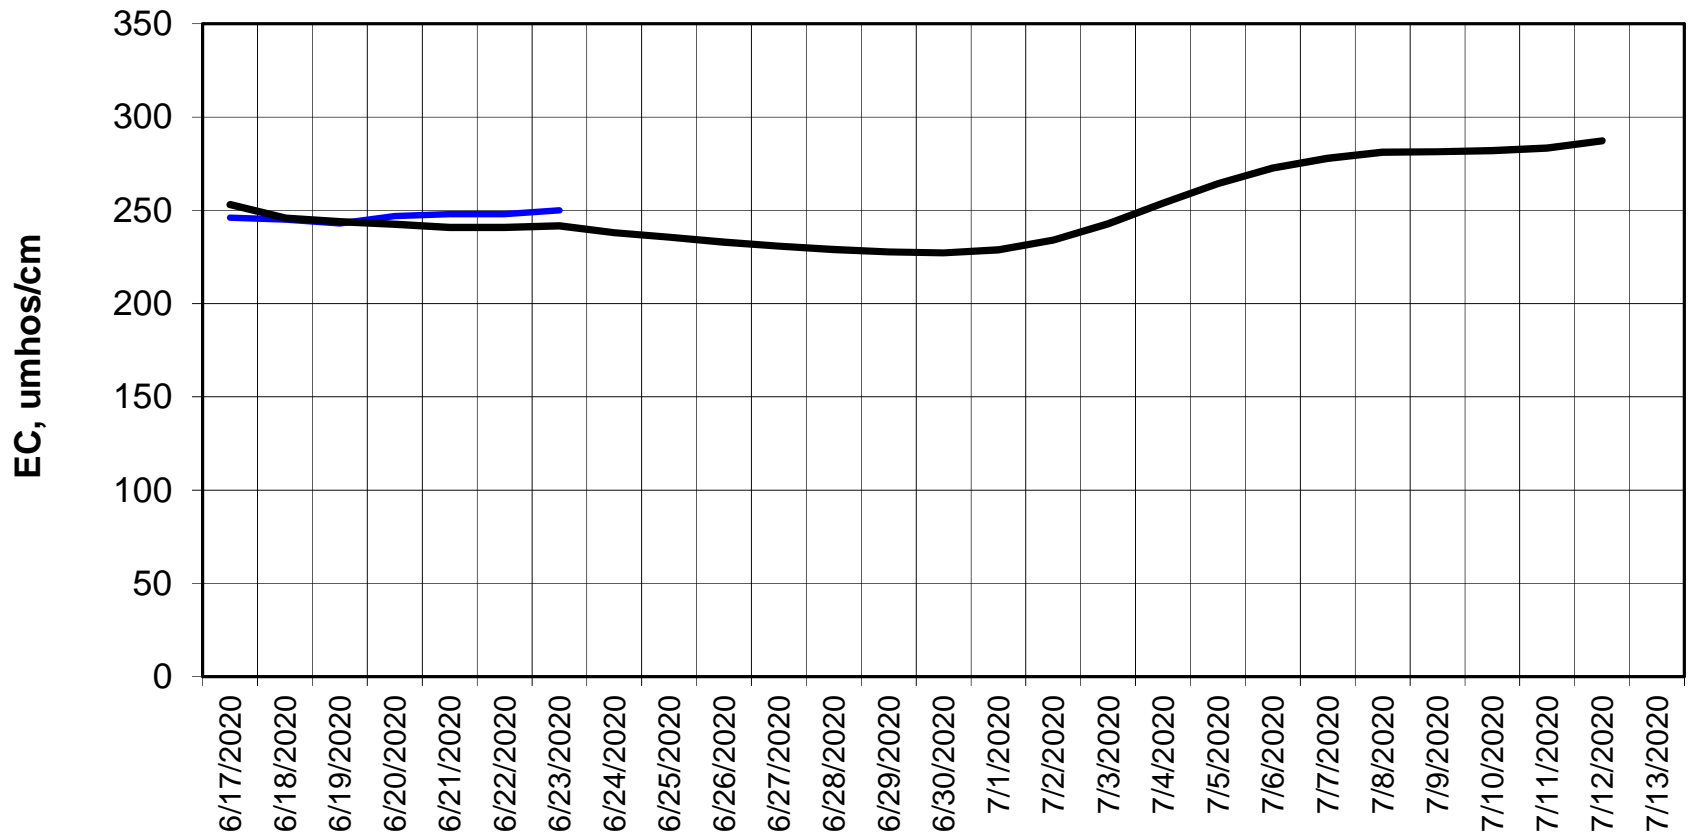

Simulation Period 6/17/2020 thru 7/13/2020

Forecasted Daily EC @ Old River at Tracy Road

Forecasted Daily EC @ Jersey Point

Simulation Period 6/17/2020 thru 7/13/2020

Forecasted Daily EC @ Bethel

Simulation Period 6/17/2020 thru 7/13/2020