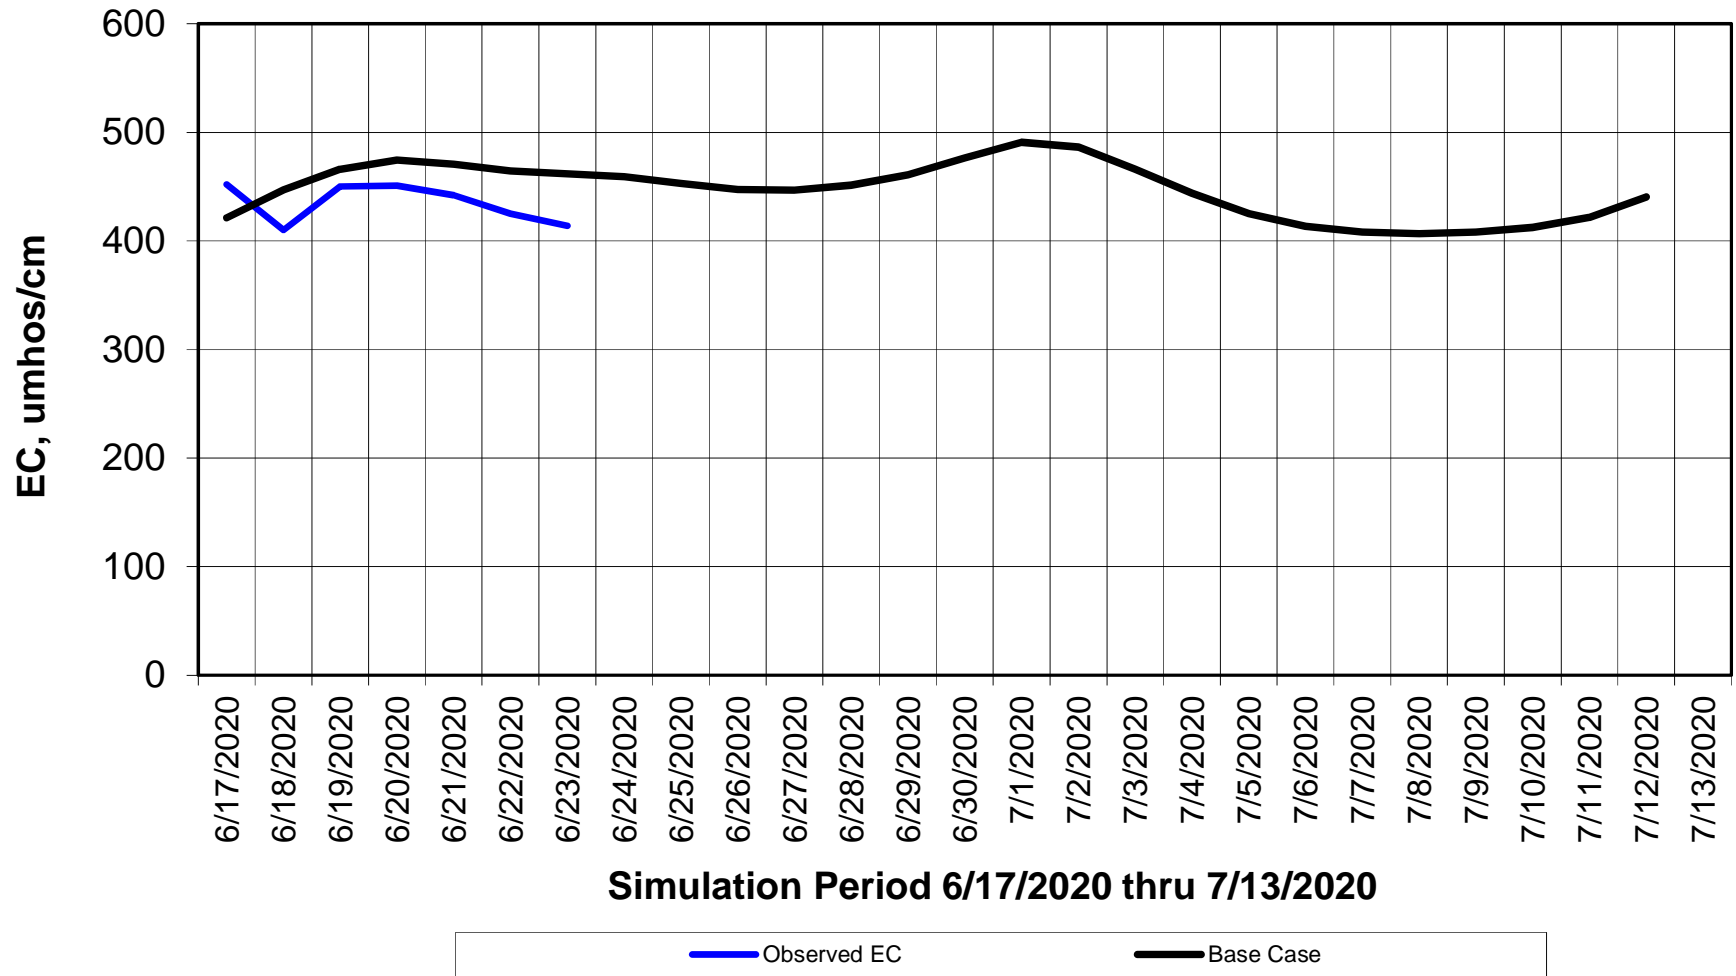

Forecasted Daily EC @ Holland Ct

Simulation Period 6/17/2020 thru 7/13/2020

Forecasted Daily EC @ Old River near Middle River

Simulation Period 6/17/2020 thru 7/13/2020

Forecasted Daily EC @ San Joaquin River at Brandt Bridge

Simulation Period 6/17/2020 thru 7/13/2020

Forecasted Daily EC @ Old River at Tracy Road

Forecasted Daily EC @ Jersey Point

Simulation Period 6/17/2020 thru 7/13/2020

Forecasted Daily EC @ Bethel

Simulation Period 6/17/2020 thru 7/13/2020