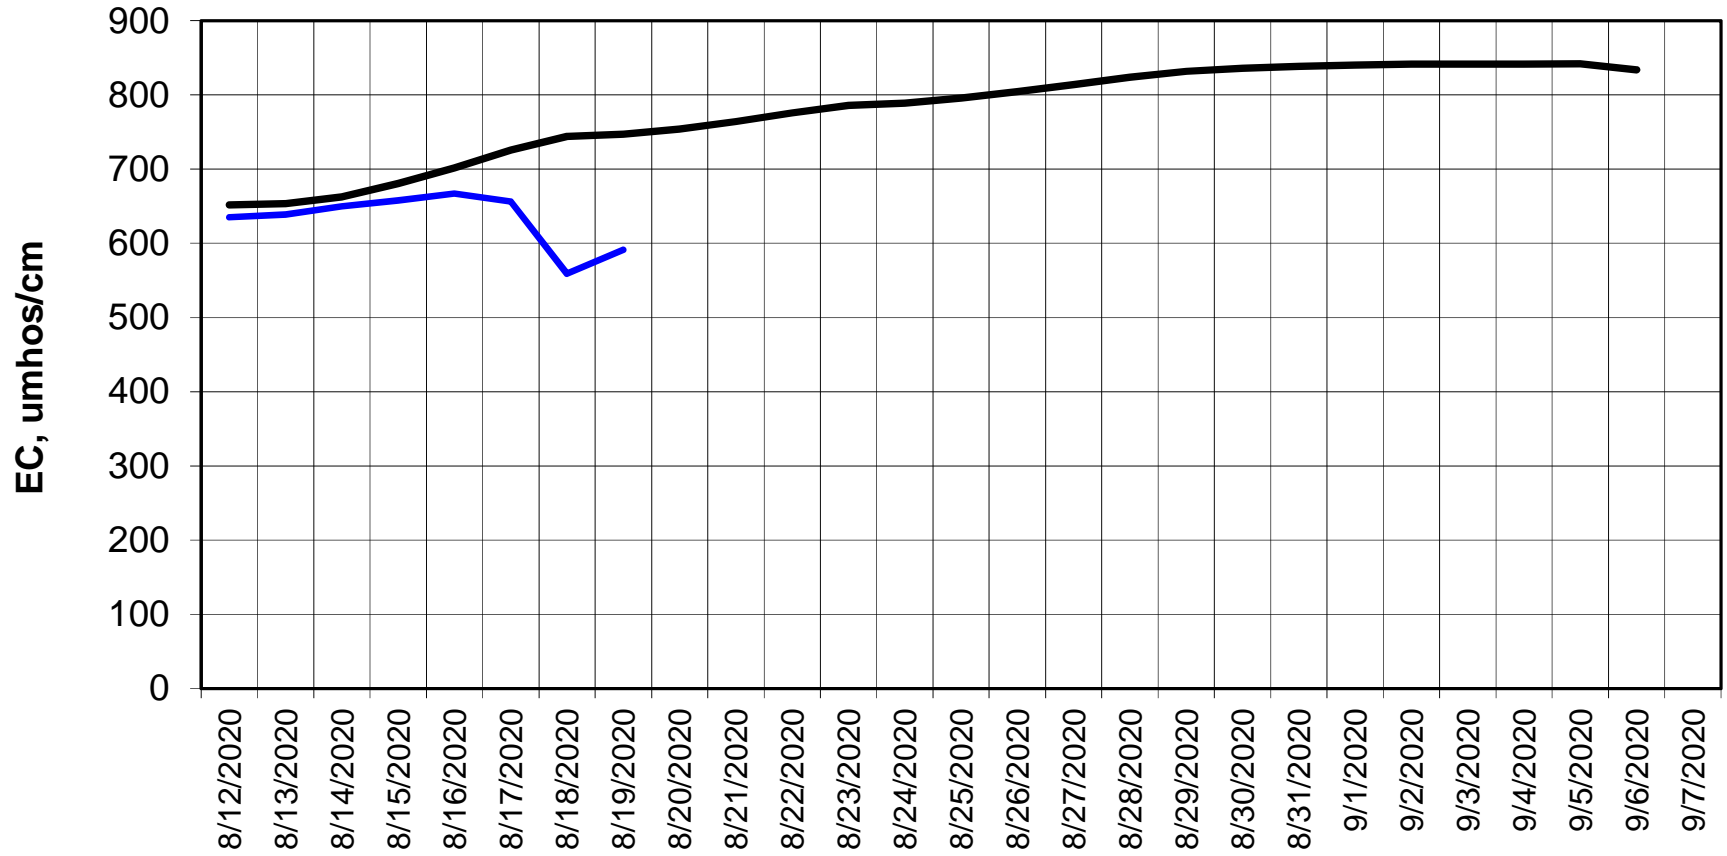

Forecasted Daily EC @ Holland Ct

Simulation Period 8/12/2020 thru 9/7/2020

Forecasted Daily EC @ Old River near Middle River

Simulation Period 8/12/2020 thru 9/7/2020

Forecasted Daily EC @ San Joaquin River at Brandt Bridge

Simulation Period 8/12/2020 thru 9/7/2020

Forecasted Daily EC @ Old River at Tracy Road

Simulation Period 8/12/2020 thru 9/7/2020

Forecasted Daily EC @ Jersey Point

Simulation Period 8/12/2020 thru 9/7/2020

Forecasted Daily EC @ Bethel

Simulation Period 8/12/2020 thru 9/7/2020