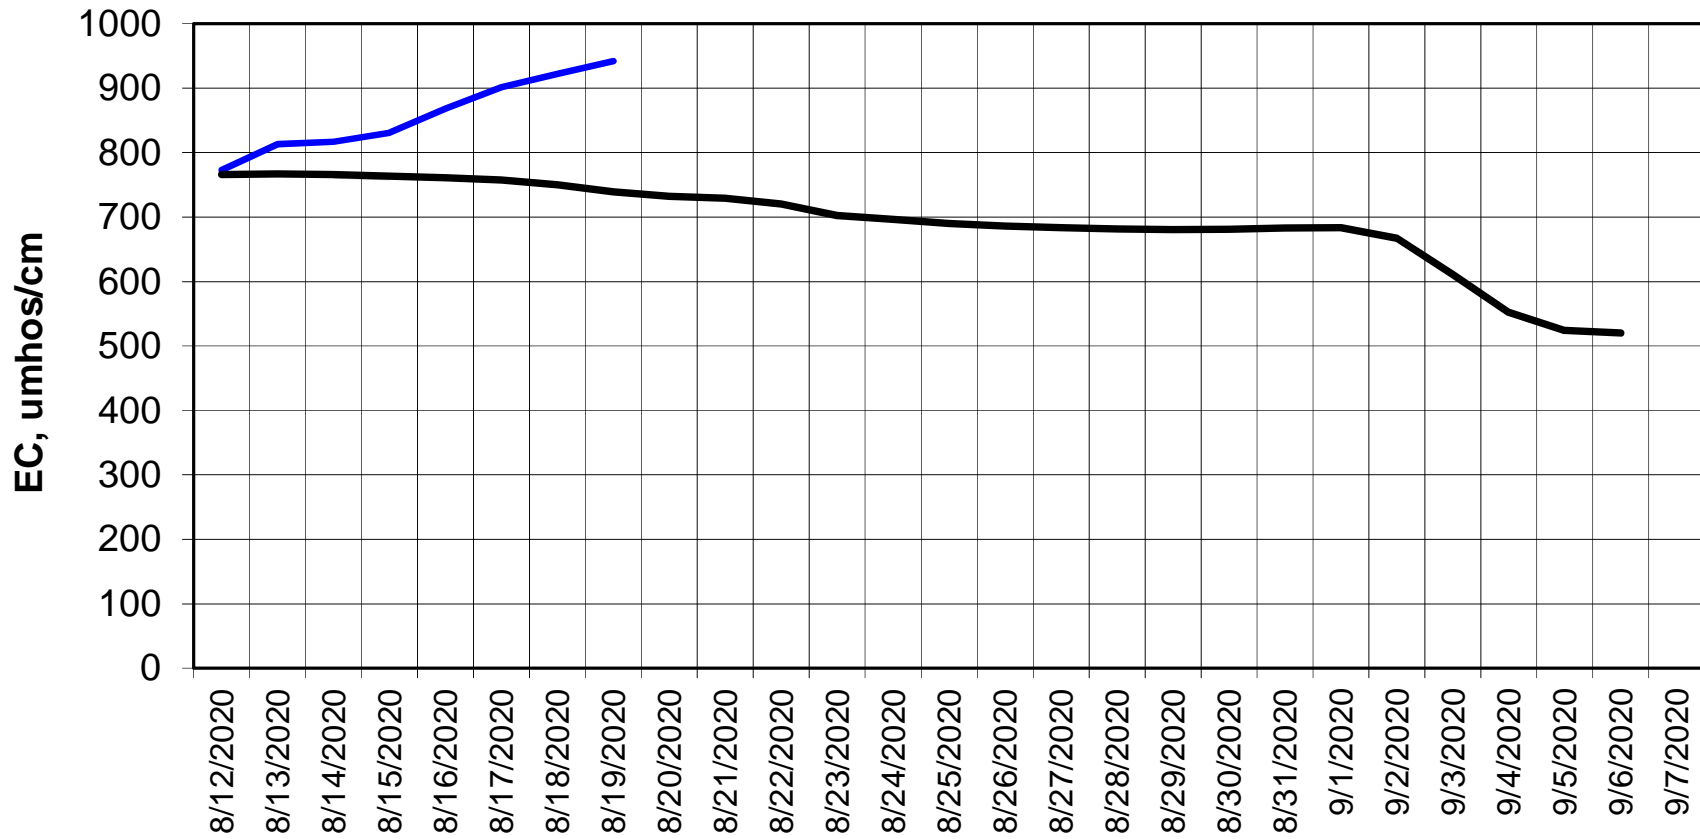

Forecasted Daily EC @ Holland Ct

Simulation Period 8/12/2020 thru 9/7/2020

Forecasted Daily EC @ Old River near Middle River

Simulation Period 8/12/2020 thru 9/7/2020

Forecasted Daily EC @ San Joaquin River at Brandt Bridge

Simulation Period 8/12/2020 thru 9/7/2020

Forecasted Daily EC @ Old River at Tracy Road

Simulation Period 8/12/2020 thru 9/7/2020

Forecasted Daily EC @ Jersey Point

Simulation Period 8/12/2020 thru 9/7/2020

Forecasted Daily EC @ Bethel

Simulation Period 8/12/2020 thru 9/7/2020