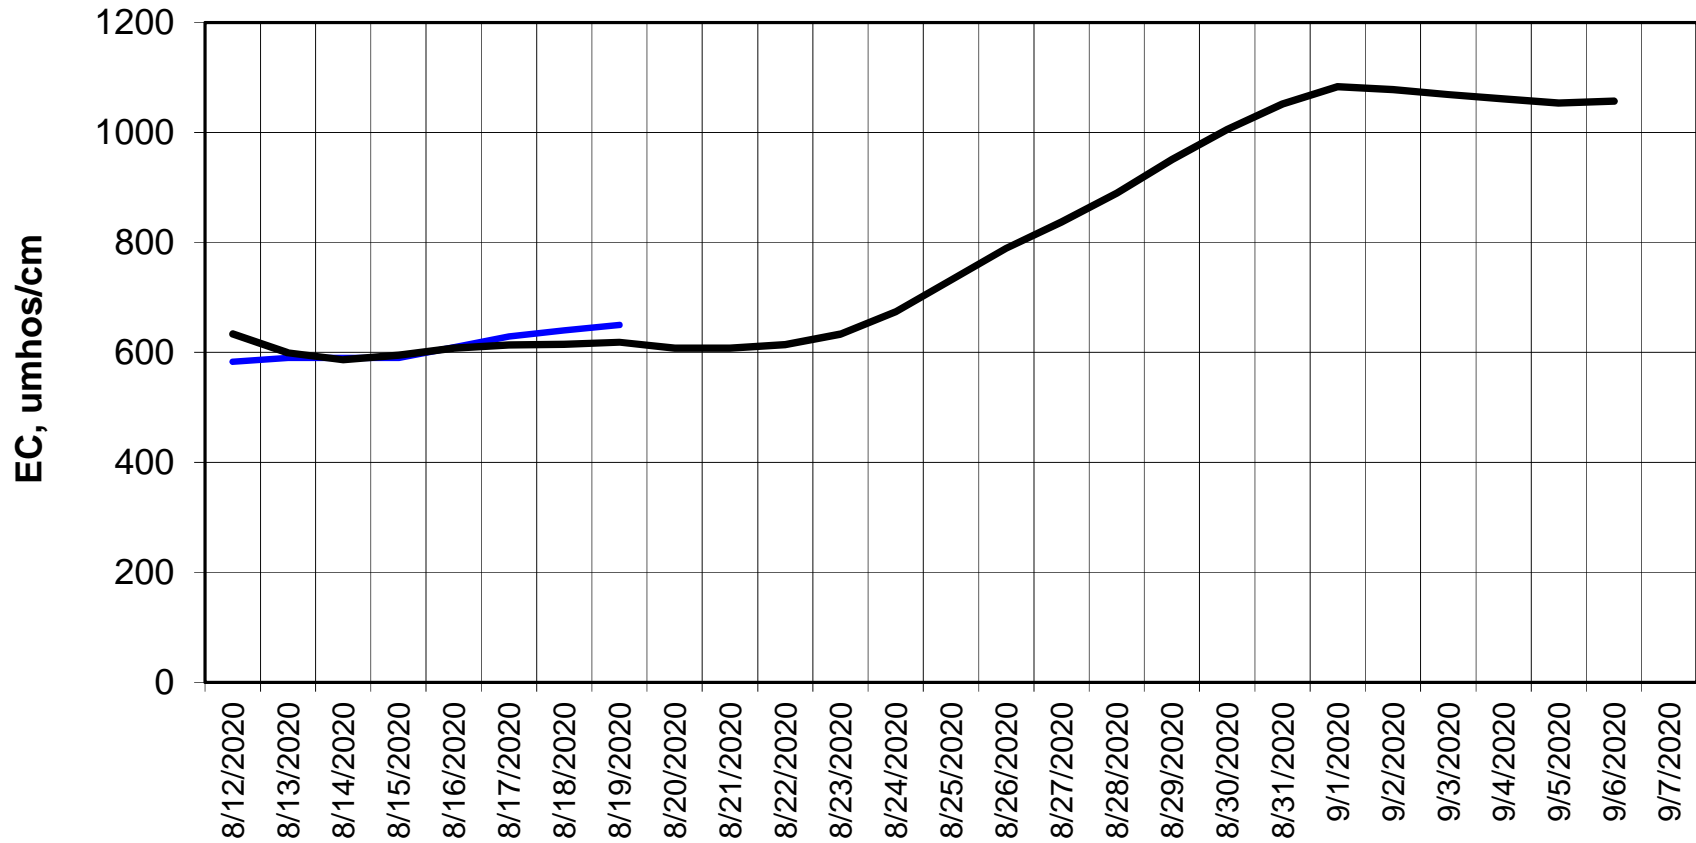

Simulation Period 8/12/2020 thru 9/7/2020

Forecasted Daily EC @ Old River at Tracy Road

Simulation Period 8/12/2020 thru 9/7/2020

Forecasted Daily EC @ Jersey Point

Simulation Period 8/12/2020 thru 9/7/2020

Forecasted Daily EC @ Bethel

Simulation Period 8/12/2020 thru 9/7/2020