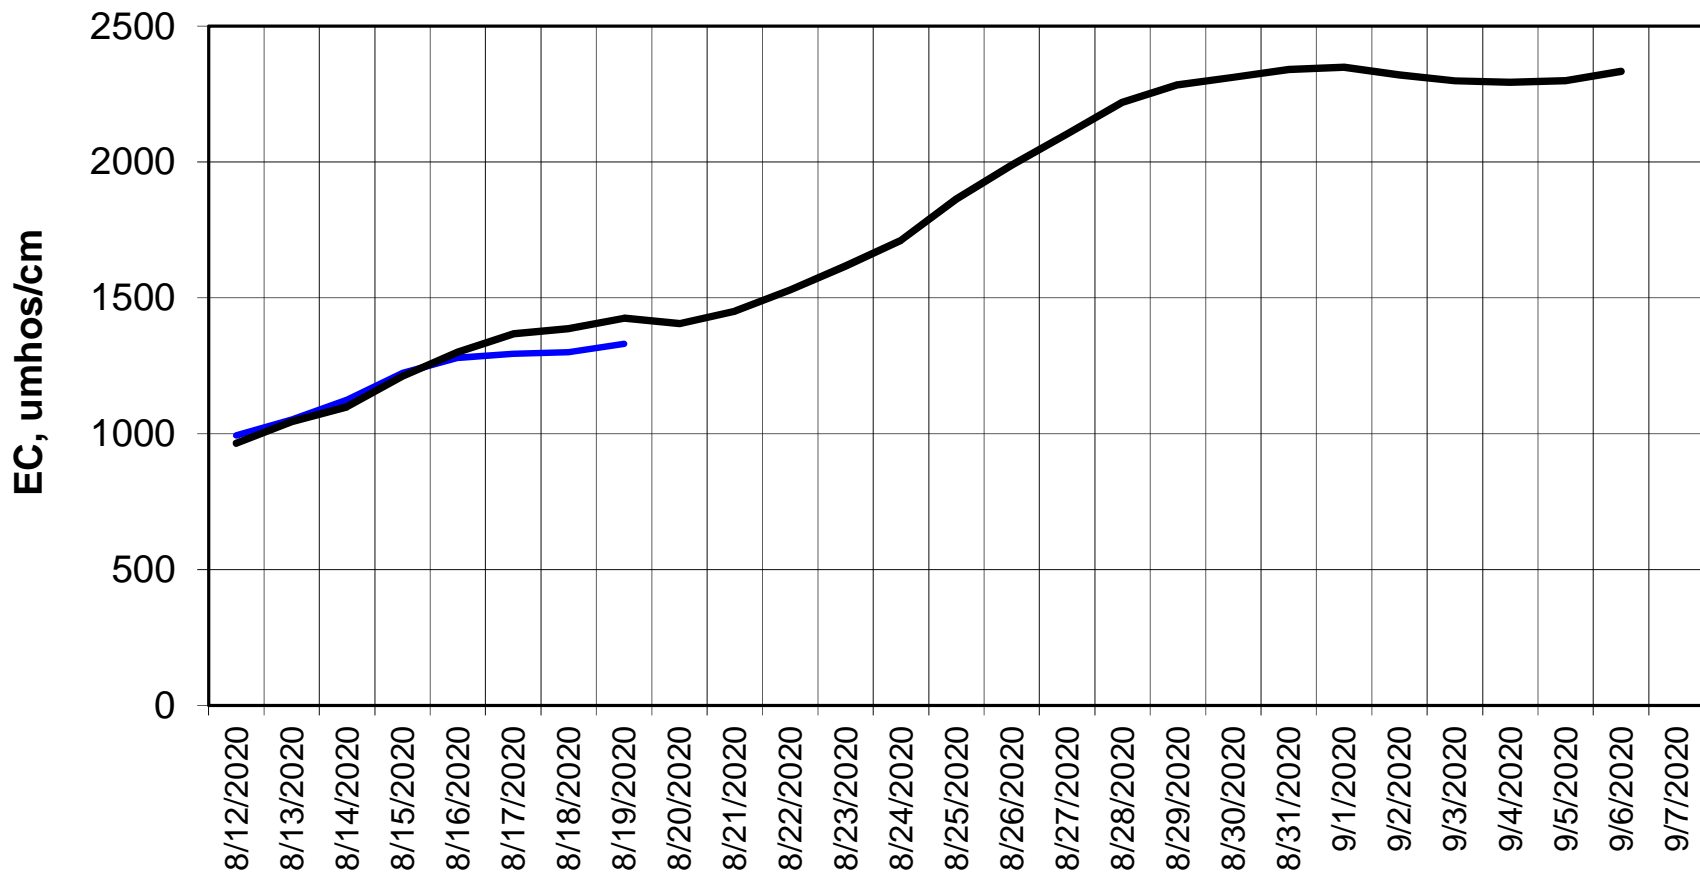

Simulation Period 8/12/2020 thru 9/7/2020

Forecasted Daily EC @ Old River at Tracy Road

Simulation Period 8/12/2020 thru 9/7/2020

Forecasted Daily EC @ Jersey Point

Simulation Period 8/12/2020 thru 9/7/2020

Forecasted Daily EC @ Bethel

Simulation Period 8/12/2020 thru 9/7/2020