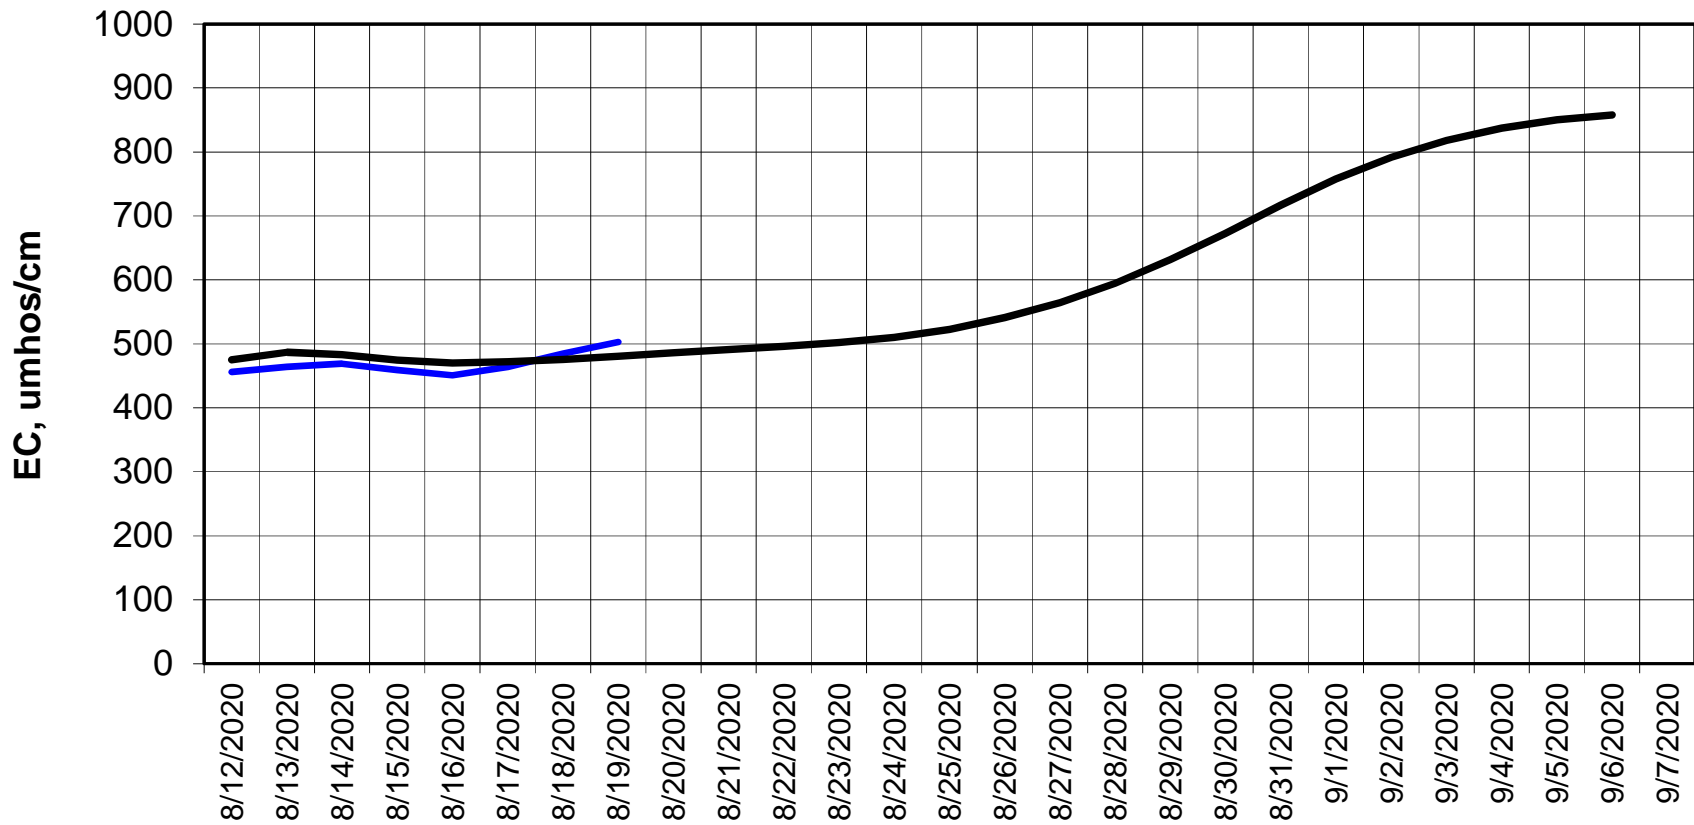

Forecasted Daily EC @ Holland Ct

Simulation Period 8/12/2020 thru 9/7/2020

Forecasted Daily EC @ Old River near Middle River

Simulation Period 8/12/2020 thru 9/7/2020

Forecasted Daily EC @ San Joaquin River at Brandt Bridge

Simulation Period 8/12/2020 thru 9/7/2020

Forecasted Daily EC @ Old River at Tracy Road

Simulation Period 8/12/2020 thru 9/7/2020

Forecasted Daily EC @ Jersey Point

Simulation Period 8/12/2020 thru 9/7/2020

Forecasted Daily EC @ Bethel

Simulation Period 8/12/2020 thru 9/7/2020