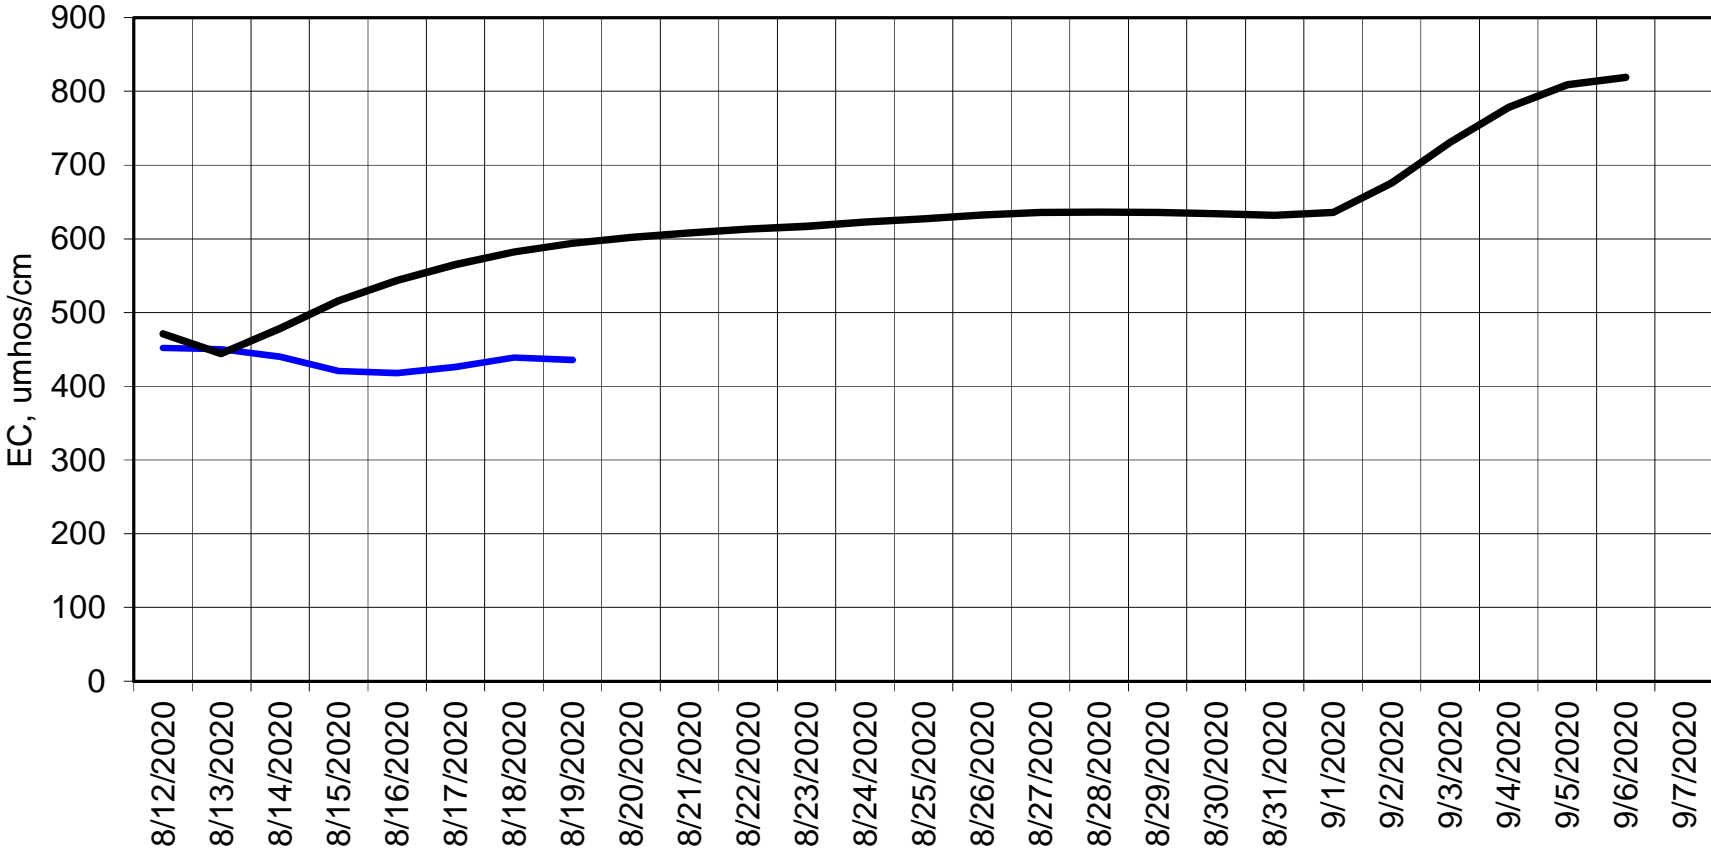

Forecasted Daily EC @ Holland Ct

Simulation Period 8/12/2020 thru 9/7/2020

Forecasted Daily EC @ Old River near Middle River

Simulation Period 8/12/2020 thru 9/7/2020

Forecasted Daily EC @ San Joaquin River at Brandt Bridge

Simulation Period 8/12/2020 thru 9/7/2020

Forecasted Daily EC @ Old River at Tracy Road

Simulation Period 8/12/2020 thru 9/7/2020

Forecasted Daily EC @ Jersey Point

Simulation Period 8/12/2020 thru 9/7/2020

Forecasted Daily EC @ Bethel

Simulation Period 8/12/2020 thru 9/7/2020