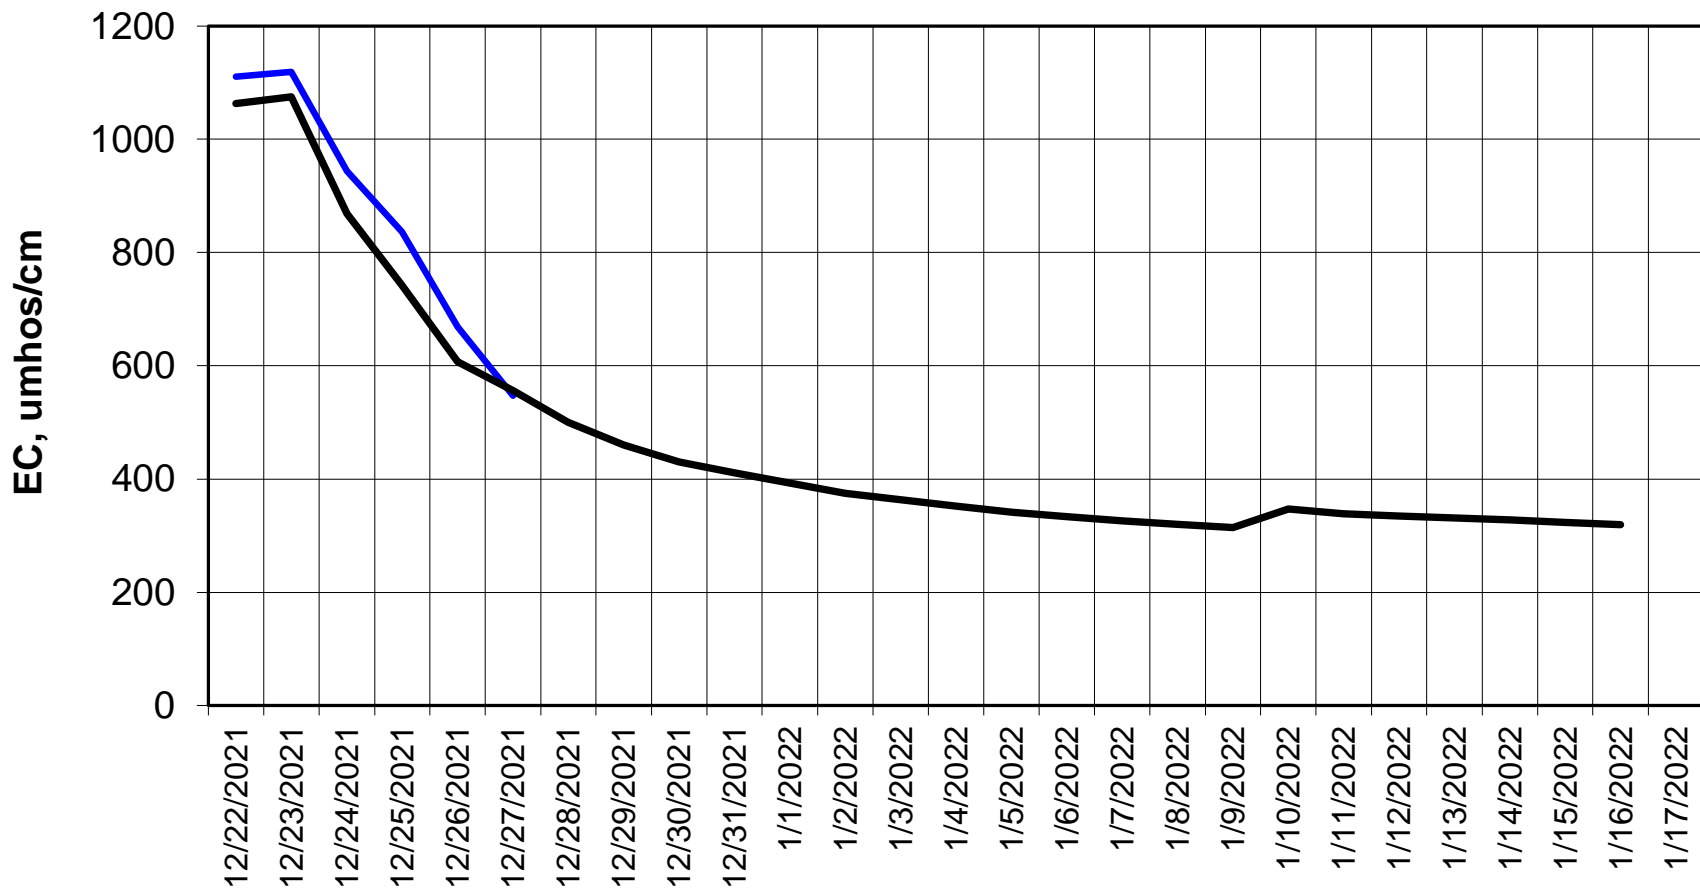

Forecasted Daily EC @ Holland Ct

Simulation Period 12/22/2021 thru 1/17/2022

Forecasted Daily EC @ Old River near Middle River

Forecasted Daily EC @ San Joaquin River at Brandt Bridge

Simulation Period 12/22/2021 thru 1/17/2022

Forecasted Daily EC @ Old River at Tracy Road

Forecasted Daily EC @ Jersey Point

Simulation Period 12/22/2021 thru 1/17/2022

Forecasted Daily EC @ Bethel

Simulation Period 12/22/2021 thru 1/17/2022