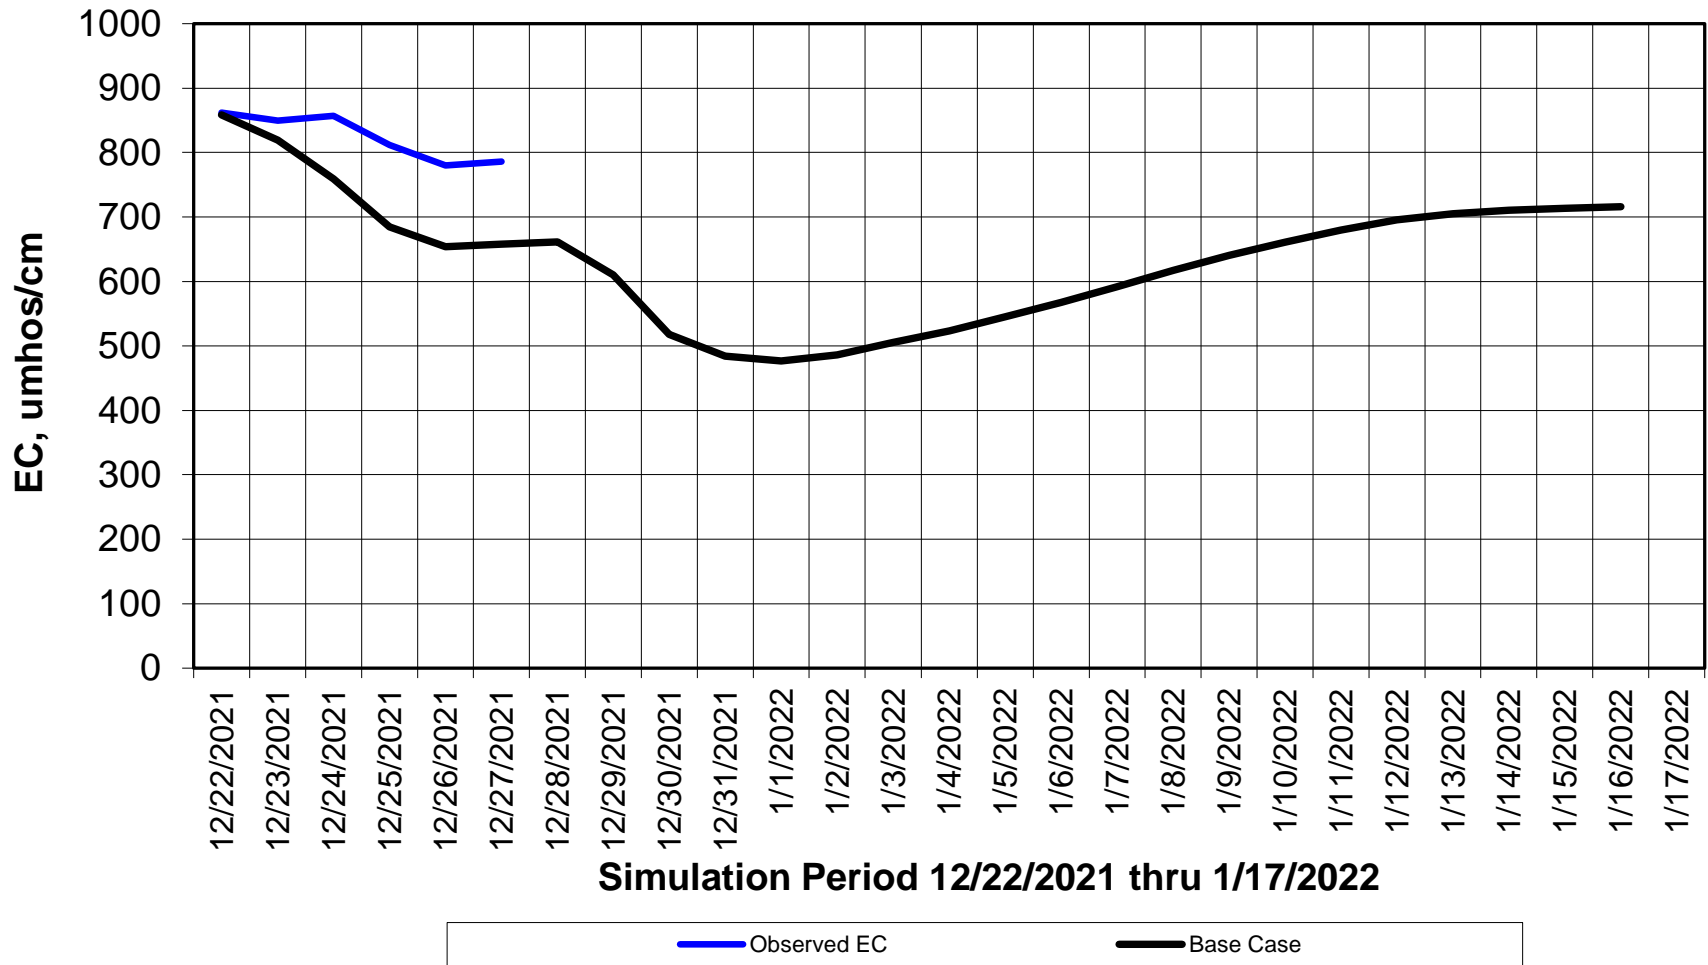

Forecasted Daily EC @ Holland Ct

Simulation Period 12/22/2021 thru 1/17/2022

Forecasted Daily EC @ Old River near Middle River

Forecasted Daily EC @ San Joaquin River at Brandt Bridge

Simulation Period 12/22/2021 thru 1/17/2022

Forecasted Daily EC @ Old River at Tracy Road

Forecasted Daily EC @ Jersey Point

Simulation Period 12/22/2021 thru 1/17/2022

Forecasted Daily EC @ Bethel

Simulation Period 12/22/2021 thru 1/17/2022