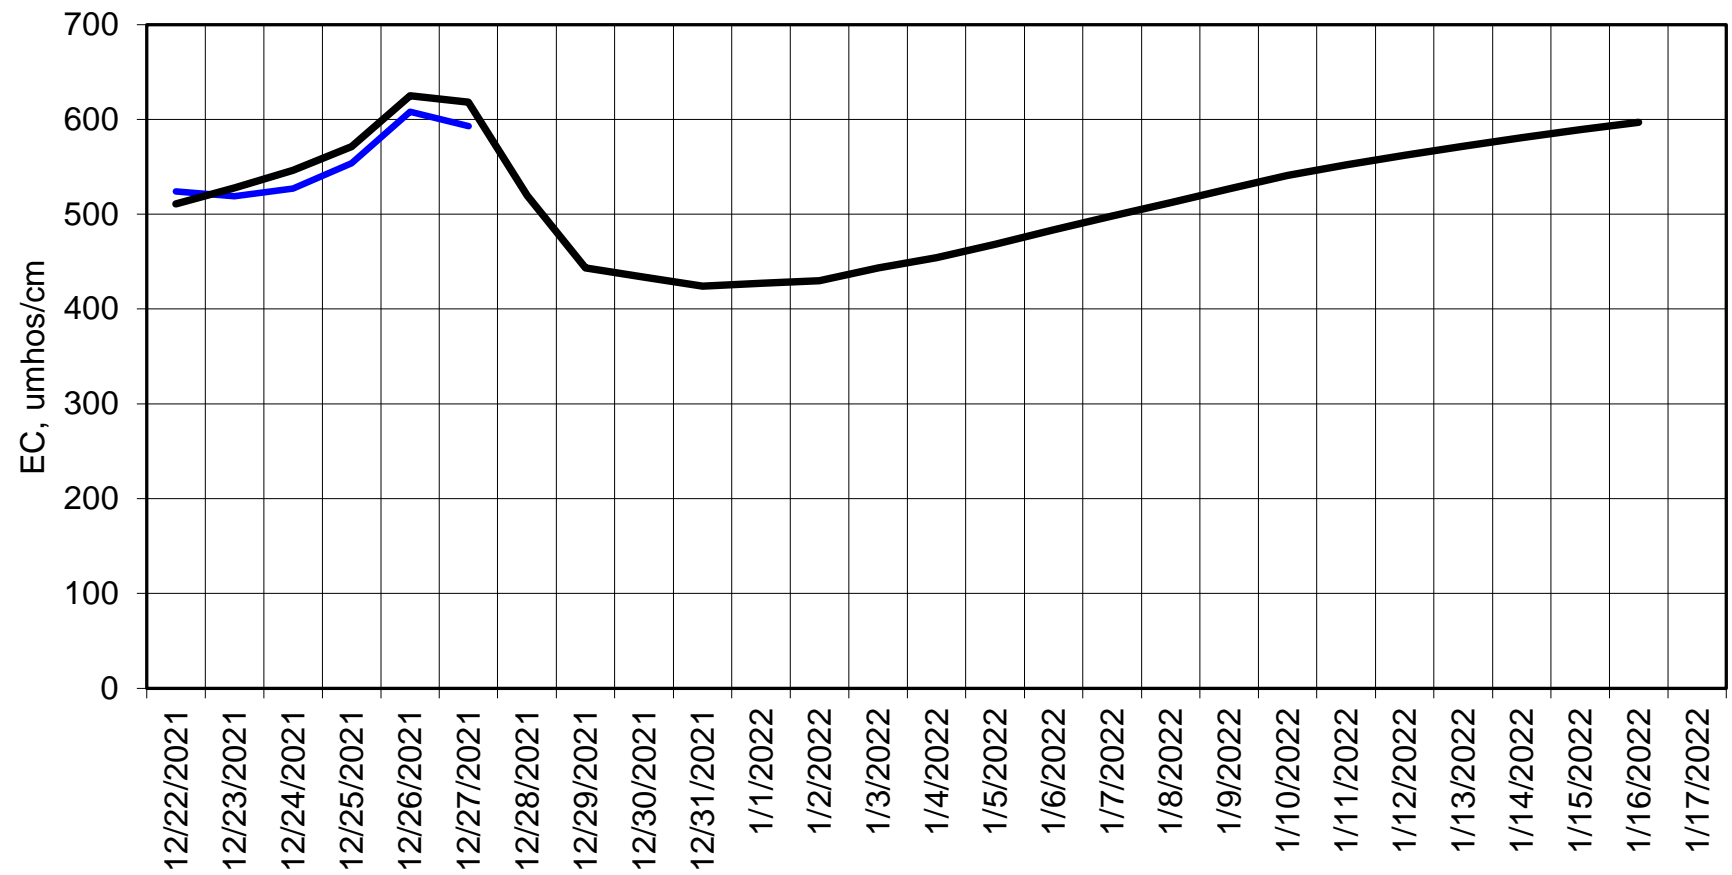

Forecasted Daily EC @ Holland Ct

Simulation Period 12/22/2021 thru 1/17/2022

Forecasted Daily EC @ Old River near Middle River

Forecasted Daily EC @ San Joaquin River at Brandt Bridge

Simulation Period 12/22/2021 thru 1/17/2022

Forecasted Daily EC @ Old River at Tracy Road

Forecasted Daily EC @ Jersey Point

Simulation Period 12/22/2021 thru 1/17/2022

Forecasted Daily EC @ Bethel

Simulation Period 12/22/2021 thru 1/17/2022