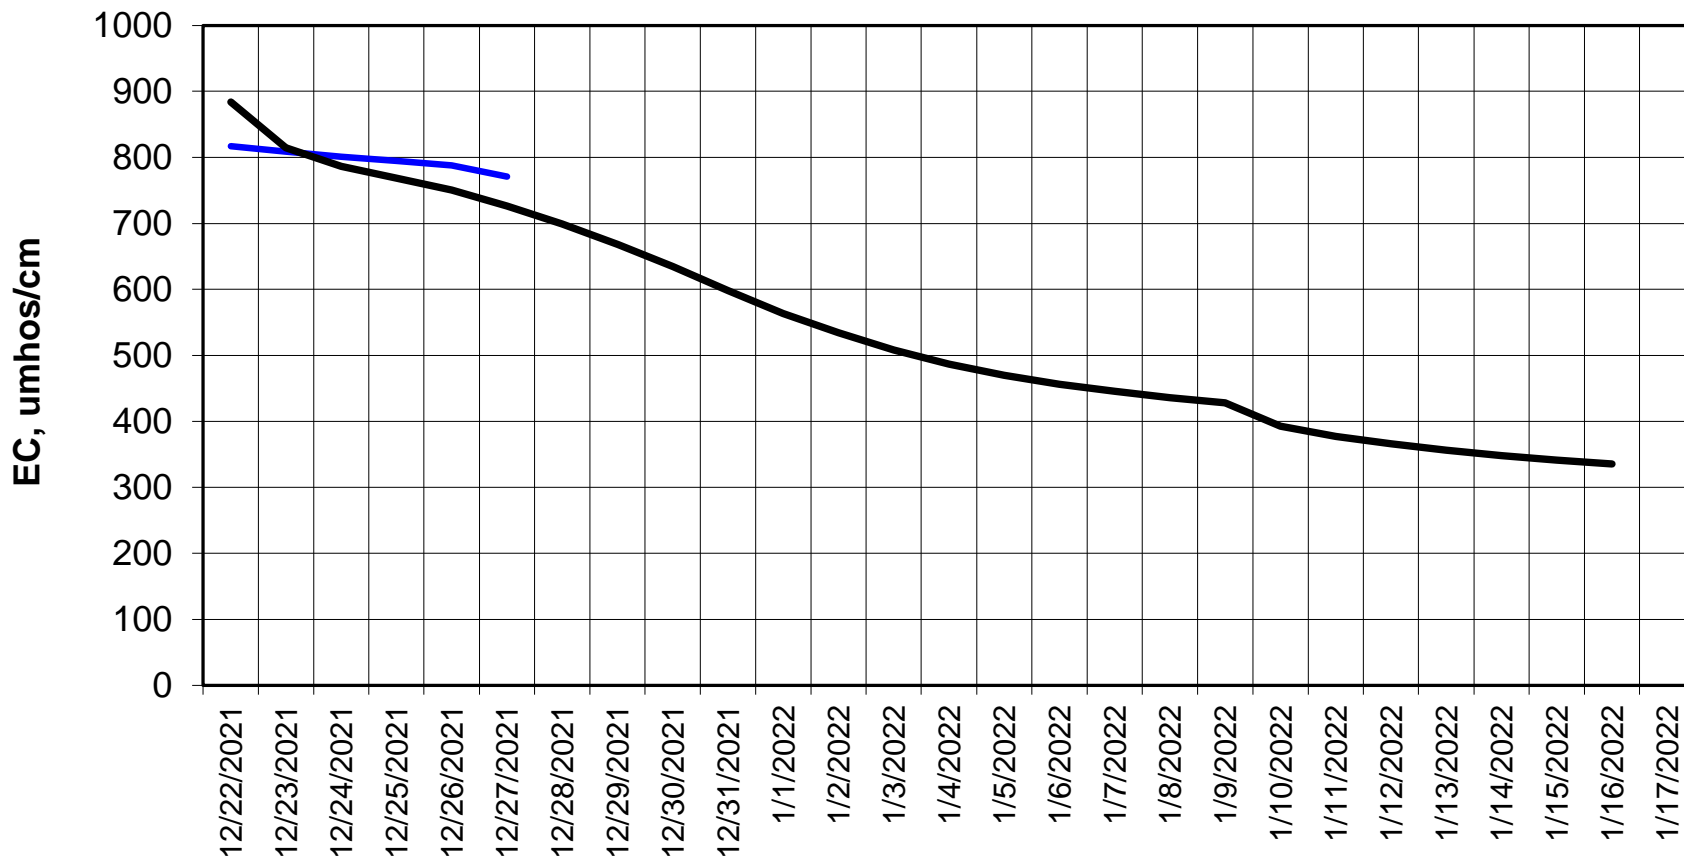

Forecasted Daily EC @ Holland Ct

Simulation Period 12/22/2021 thru 1/17/2022

Forecasted Daily EC @ Old River near Middle River

Forecasted Daily EC @ San Joaquin River at Brandt Bridge

Simulation Period 12/22/2021 thru 1/17/2022

Forecasted Daily EC @ Old River at Tracy Road

Forecasted Daily EC @ Jersey Point

Simulation Period 12/22/2021 thru 1/17/2022

Forecasted Daily EC @ Bethel

Simulation Period 12/22/2021 thru 1/17/2022