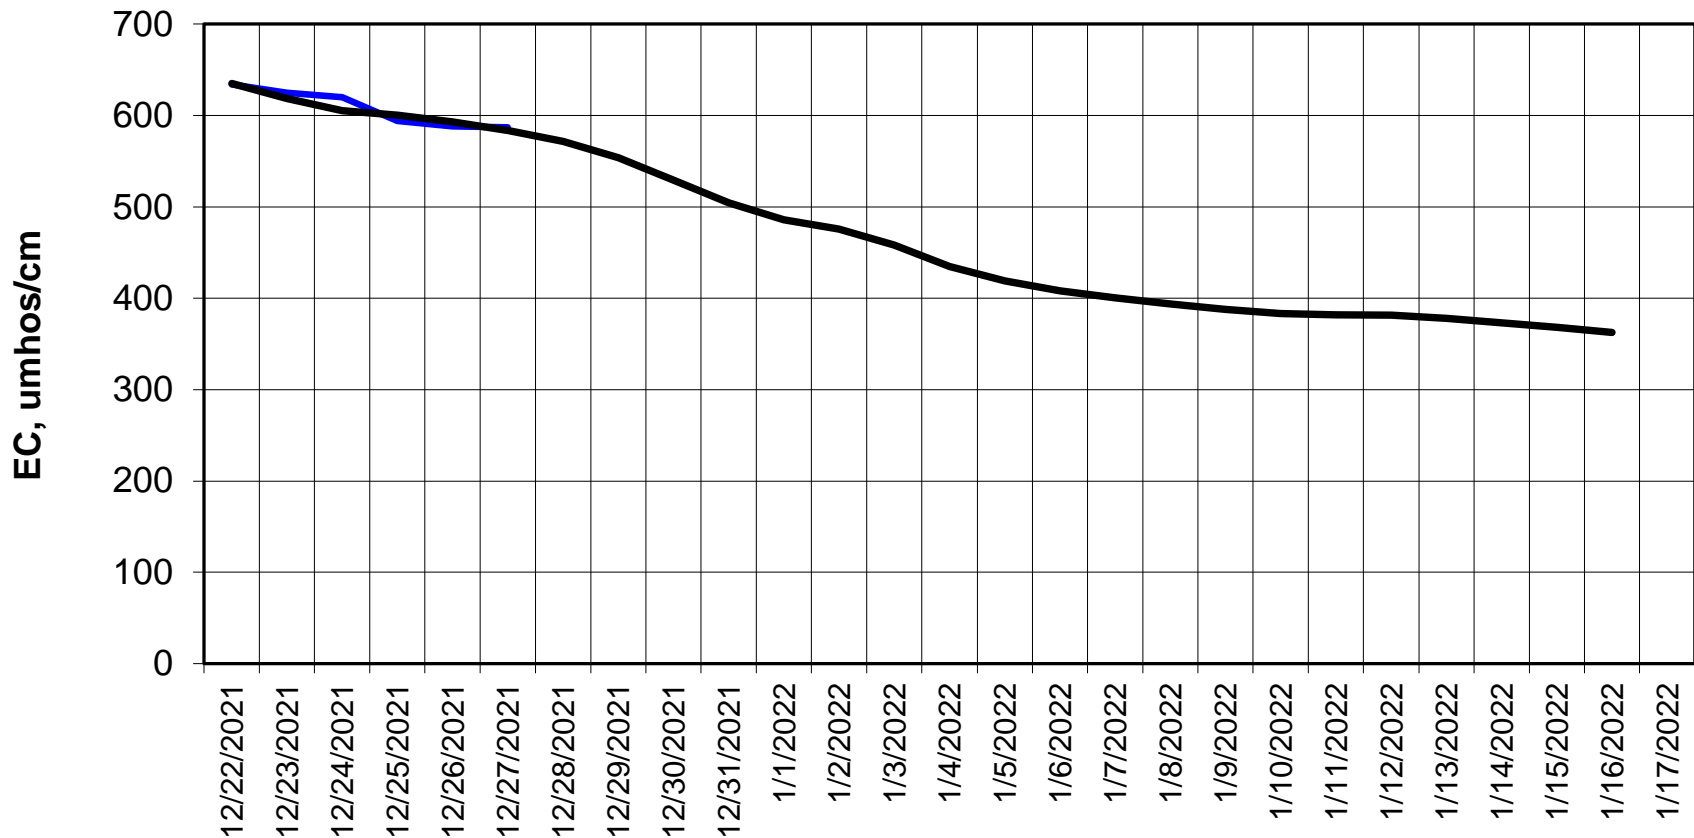

Forecasted Daily EC @ Holland Ct

Simulation Period 12/22/2021 thru 1/17/2022

Forecasted Daily EC @ Old River near Middle River

Forecasted Daily EC @ San Joaquin River at Brandt Bridge

Simulation Period 12/22/2021 thru 1/17/2022

Forecasted Daily EC @ Old River at Tracy Road

Forecasted Daily EC @ Jersey Point

Simulation Period 12/22/2021 thru 1/17/2022

Forecasted Daily EC @ Bethel

Simulation Period 12/22/2021 thru 1/17/2022