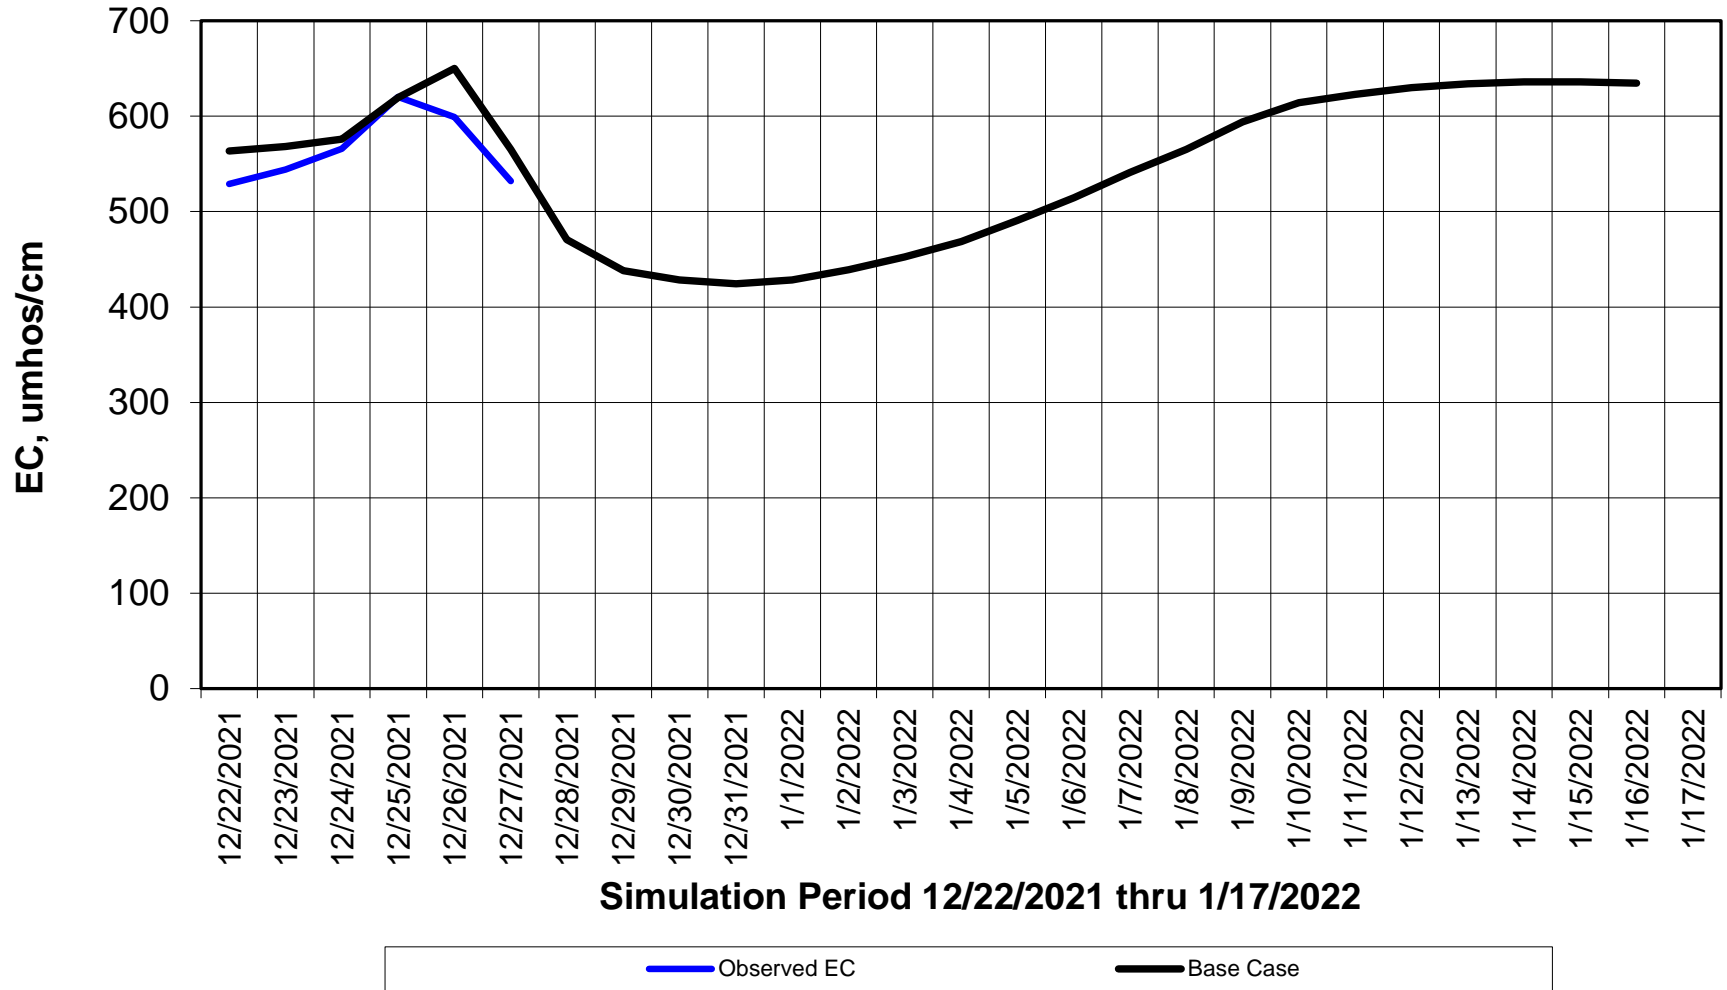

Forecasted Daily EC @ Holland Ct

Simulation Period 12/22/2021 thru 1/17/2022

Forecasted Daily EC @ Old River near Middle River

Forecasted Daily EC @ San Joaquin River at Brandt Bridge

Simulation Period 12/22/2021 thru 1/17/2022

Forecasted Daily EC @ Old River at Tracy Road

Forecasted Daily EC @ Jersey Point

Simulation Period 12/22/2021 thru 1/17/2022

Forecasted Daily EC @ Bethel

Simulation Period 12/22/2021 thru 1/17/2022