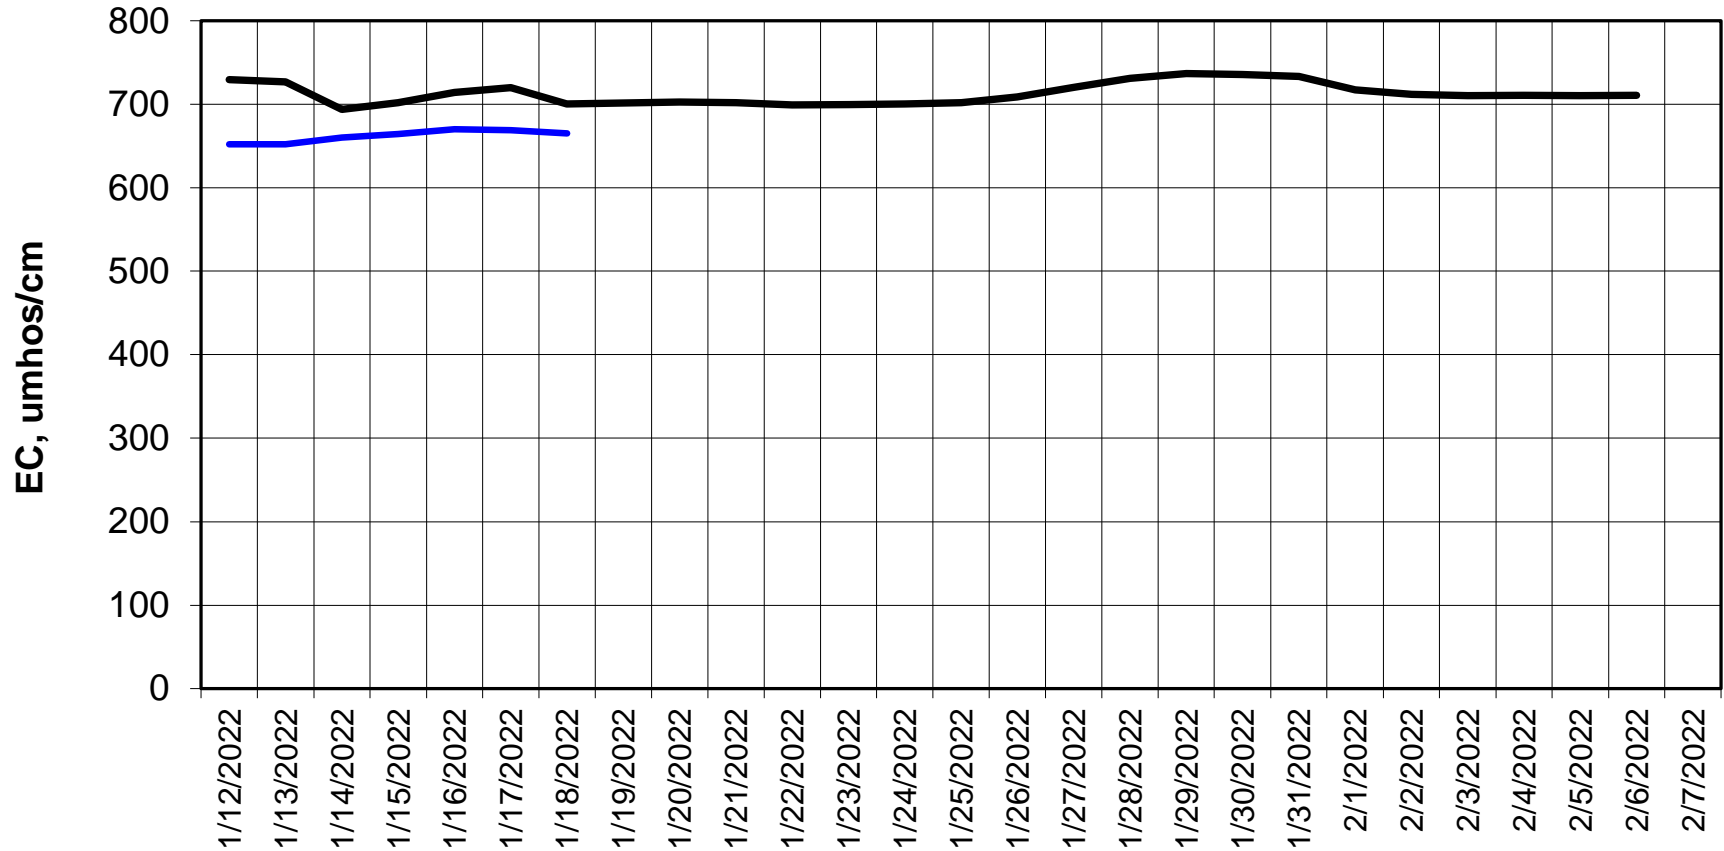

Forecasted Daily EC @ Holland Ct

Simulation Period 1/12/2022 thru 2/7/2022

Forecasted Daily EC @ Old River near Middle River

Simulation Period 1/12/2022 thru 2/7/2022

Forecasted Daily EC @ San Joaquin River at Brandt Bridge

Simulation Period 1/12/2022 thru 2/7/2022

Forecasted Daily EC @ Old River at Tracy Road

Simulation Period 1/12/2022 thru 2/7/2022

Forecasted Daily EC @ Jersey Point

Simulation Period 1/12/2022 thru 2/7/2022

Forecasted Daily EC @ Bethel

Simulation Period 1/12/2022 thru 2/7/2022