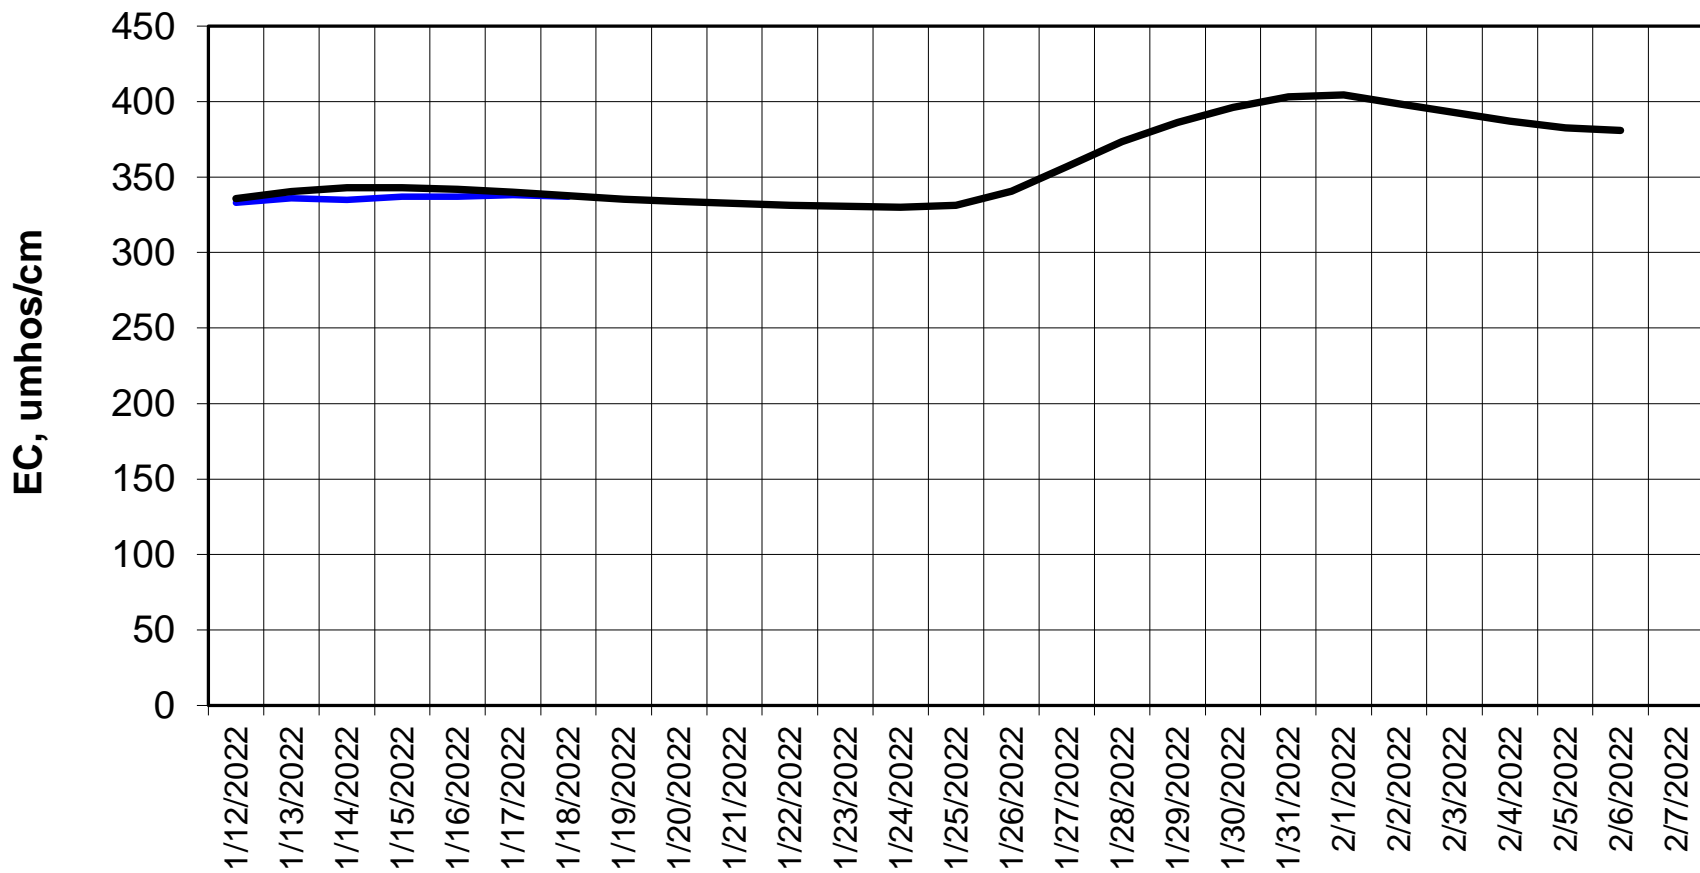

Simulation Period 1/12/2022 thru 2/7/2022

Forecasted Daily EC @ Old River at Tracy Road

Simulation Period 1/12/2022 thru 2/7/2022

Forecasted Daily EC @ Jersey Point

Simulation Period 1/12/2022 thru 2/7/2022

Forecasted Daily EC @ Bethel

Simulation Period 1/12/2022 thru 2/7/2022