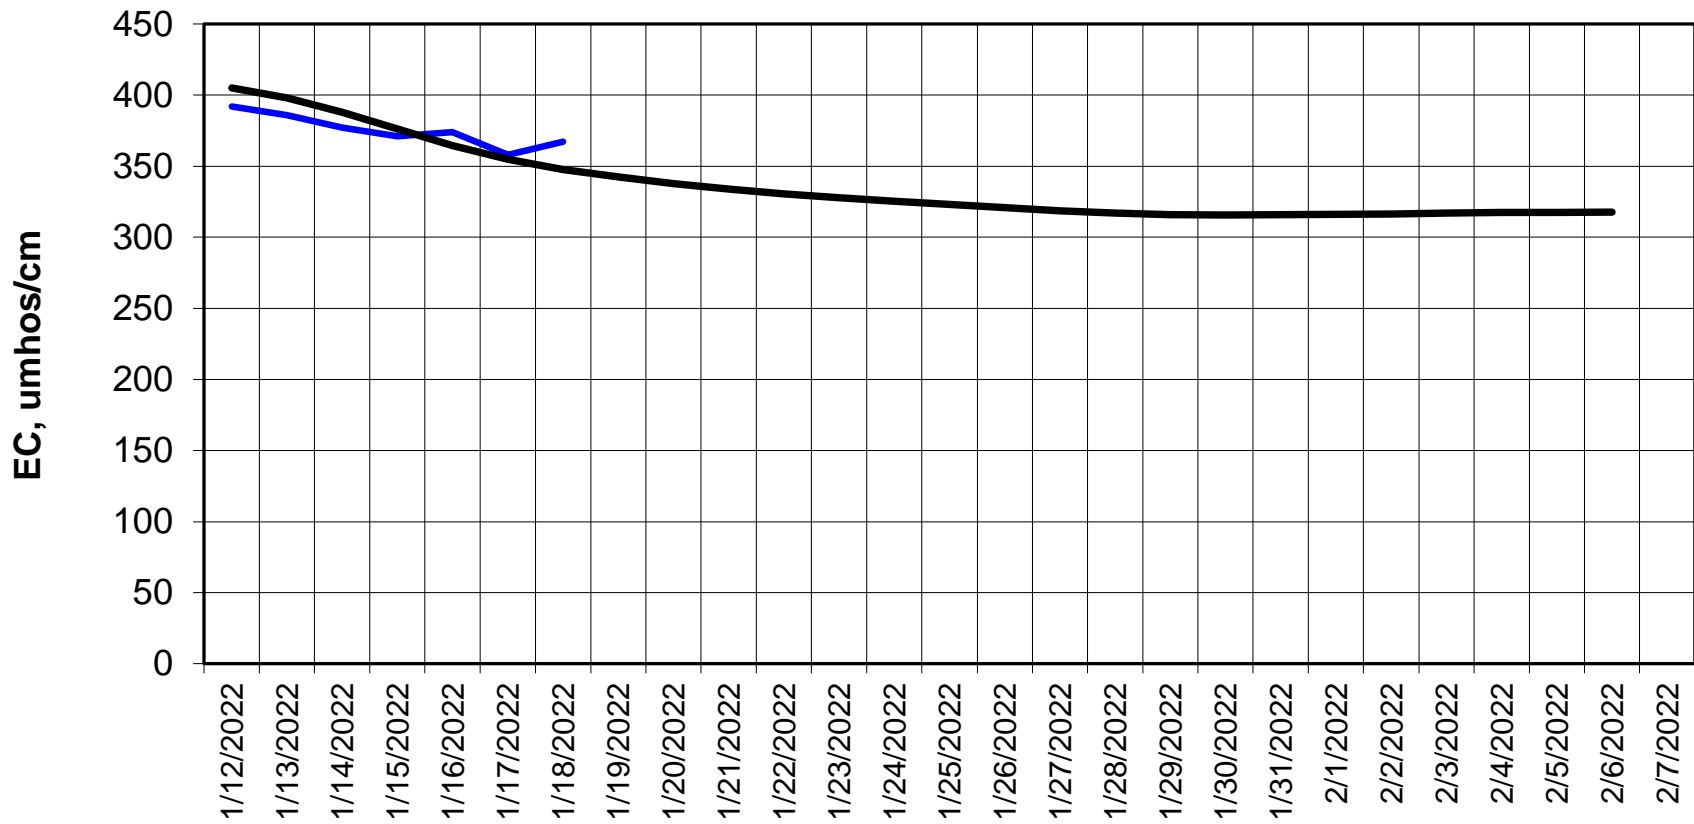

Forecasted Daily EC @ Holland Ct

Simulation Period 1/12/2022 thru 2/7/2022

Forecasted Daily EC @ Old River near Middle River

Simulation Period 1/12/2022 thru 2/7/2022

Forecasted Daily EC @ San Joaquin River at Brandt Bridge

Simulation Period 1/12/2022 thru 2/7/2022

Forecasted Daily EC @ Old River at Tracy Road

Simulation Period 1/12/2022 thru 2/7/2022

Forecasted Daily EC @ Jersey Point

Simulation Period 1/12/2022 thru 2/7/2022

Forecasted Daily EC @ Bethel

Simulation Period 1/12/2022 thru 2/7/2022