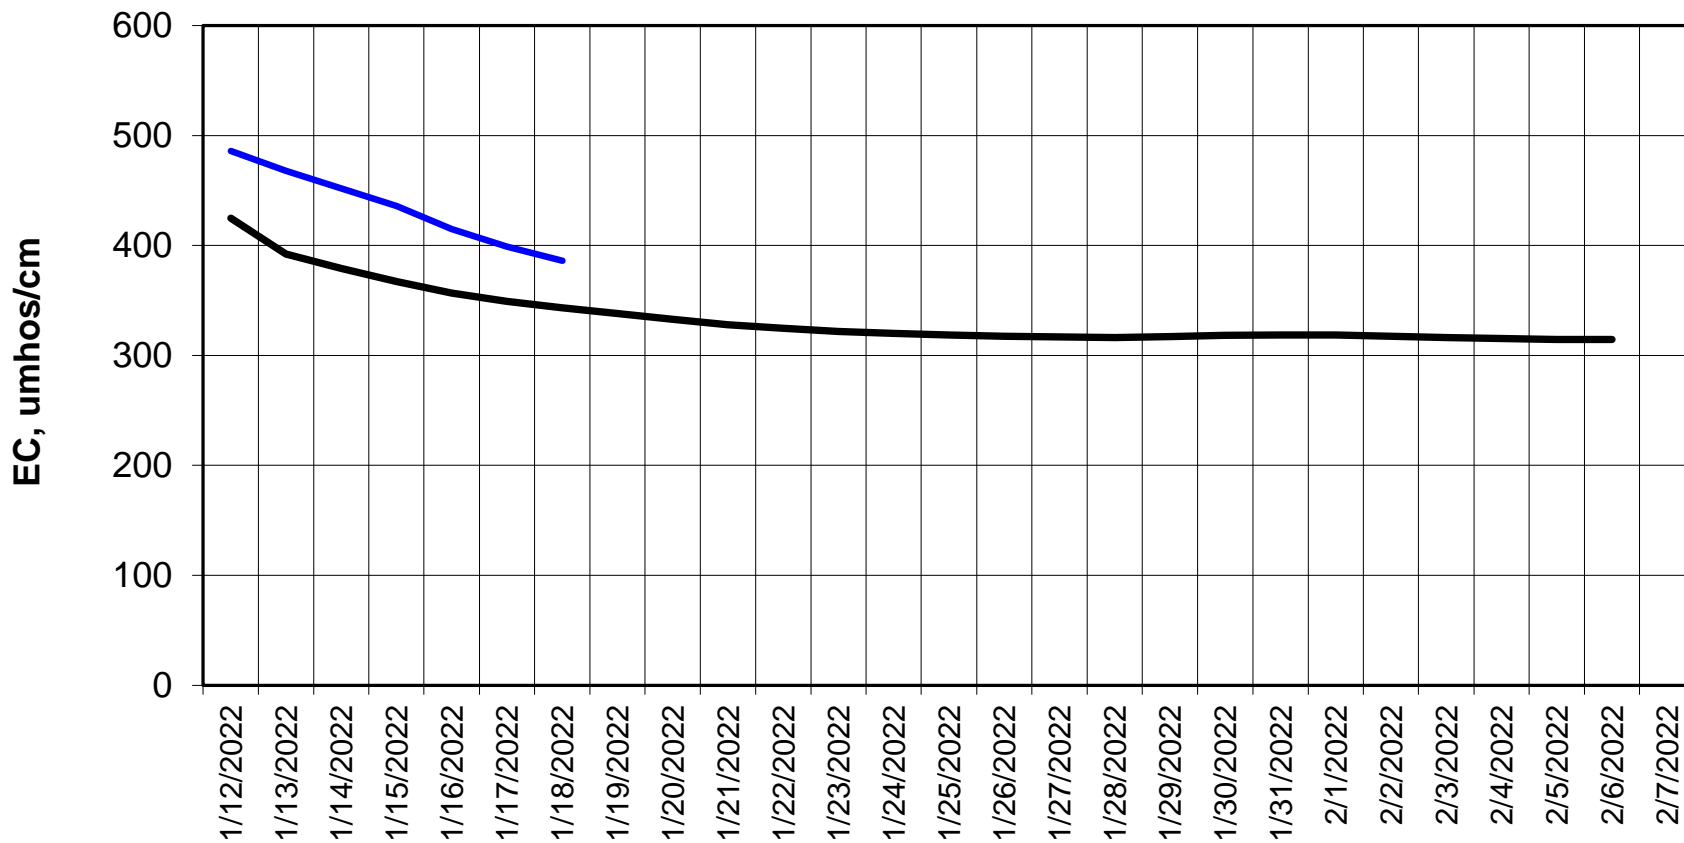

Simulation Period 1/12/2022 thru 2/7/2022

Forecasted Daily EC @ Old River at Tracy Road

Simulation Period 1/12/2022 thru 2/7/2022

Forecasted Daily EC @ Jersey Point

Simulation Period 1/12/2022 thru 2/7/2022

Forecasted Daily EC @ Bethel

Simulation Period 1/12/2022 thru 2/7/2022