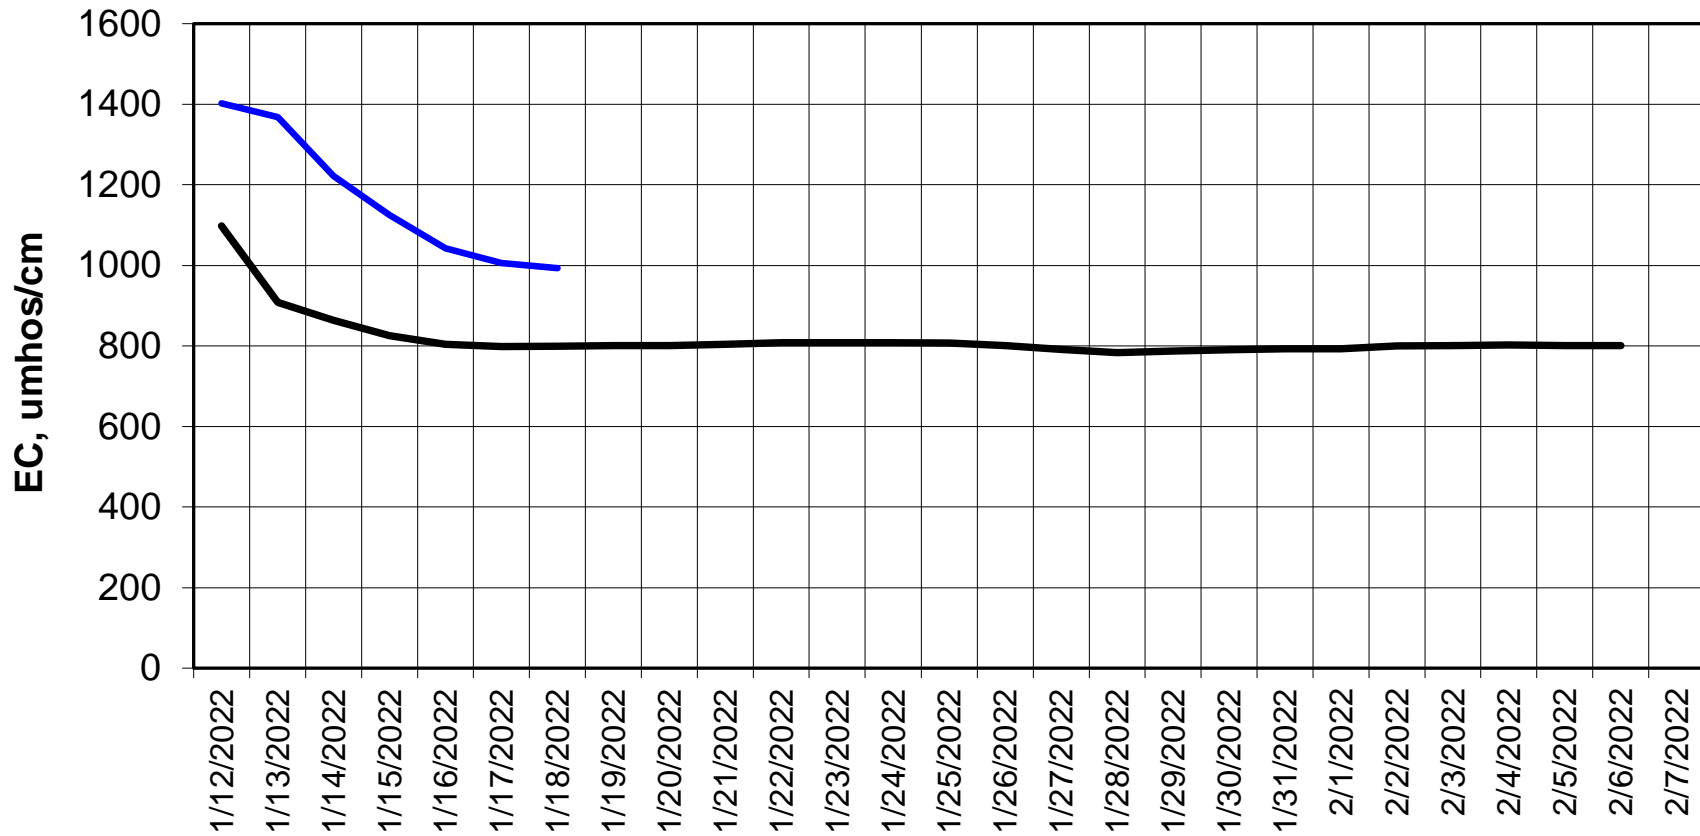

Forecasted Daily EC @ Holland Ct

Simulation Period 1/12/2022 thru 2/7/2022

Forecasted Daily EC @ Old River near Middle River

Simulation Period 1/12/2022 thru 2/7/2022

Forecasted Daily EC @ San Joaquin River at Brandt Bridge

Simulation Period 1/12/2022 thru 2/7/2022

Forecasted Daily EC @ Old River at Tracy Road

Simulation Period 1/12/2022 thru 2/7/2022

Forecasted Daily EC @ Jersey Point

Simulation Period 1/12/2022 thru 2/7/2022

Forecasted Daily EC @ Bethel

Simulation Period 1/12/2022 thru 2/7/2022