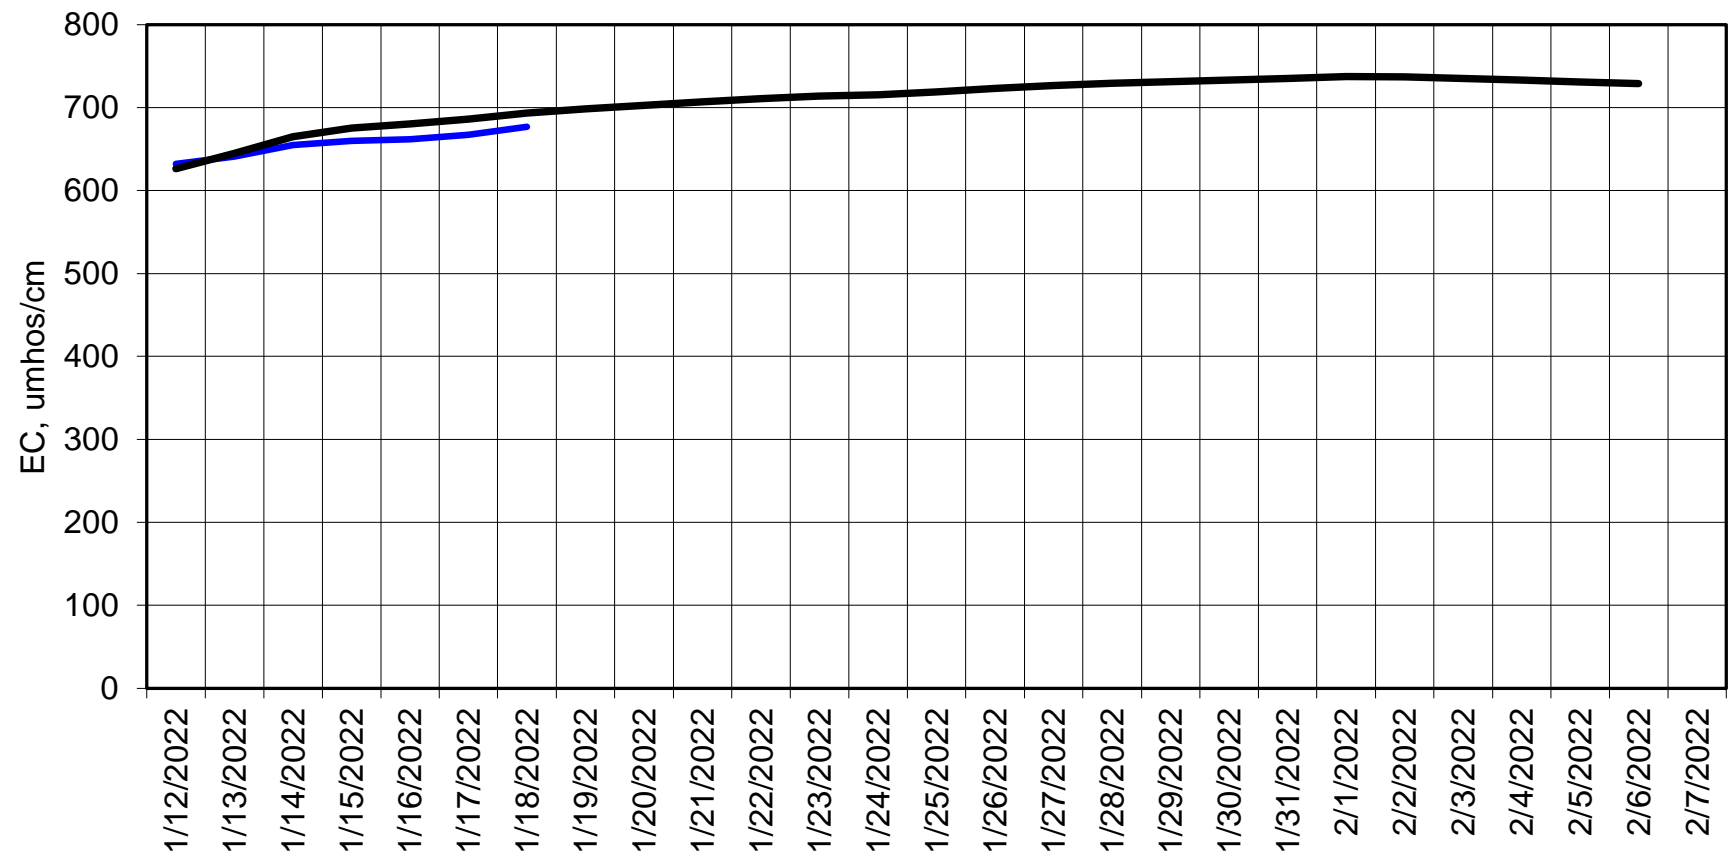

Forecasted Daily EC @ Holland Ct

Simulation Period 1/12/2022 thru 2/7/2022

Forecasted Daily EC @ Old River near Middle River

Simulation Period 1/12/2022 thru 2/7/2022

Forecasted Daily EC @ San Joaquin River at Brandt Bridge

Simulation Period 1/12/2022 thru 2/7/2022

Forecasted Daily EC @ Old River at Tracy Road

Simulation Period 1/12/2022 thru 2/7/2022

Forecasted Daily EC @ Jersey Point

Simulation Period 1/12/2022 thru 2/7/2022

Forecasted Daily EC @ Bethel

Simulation Period 1/12/2022 thru 2/7/2022