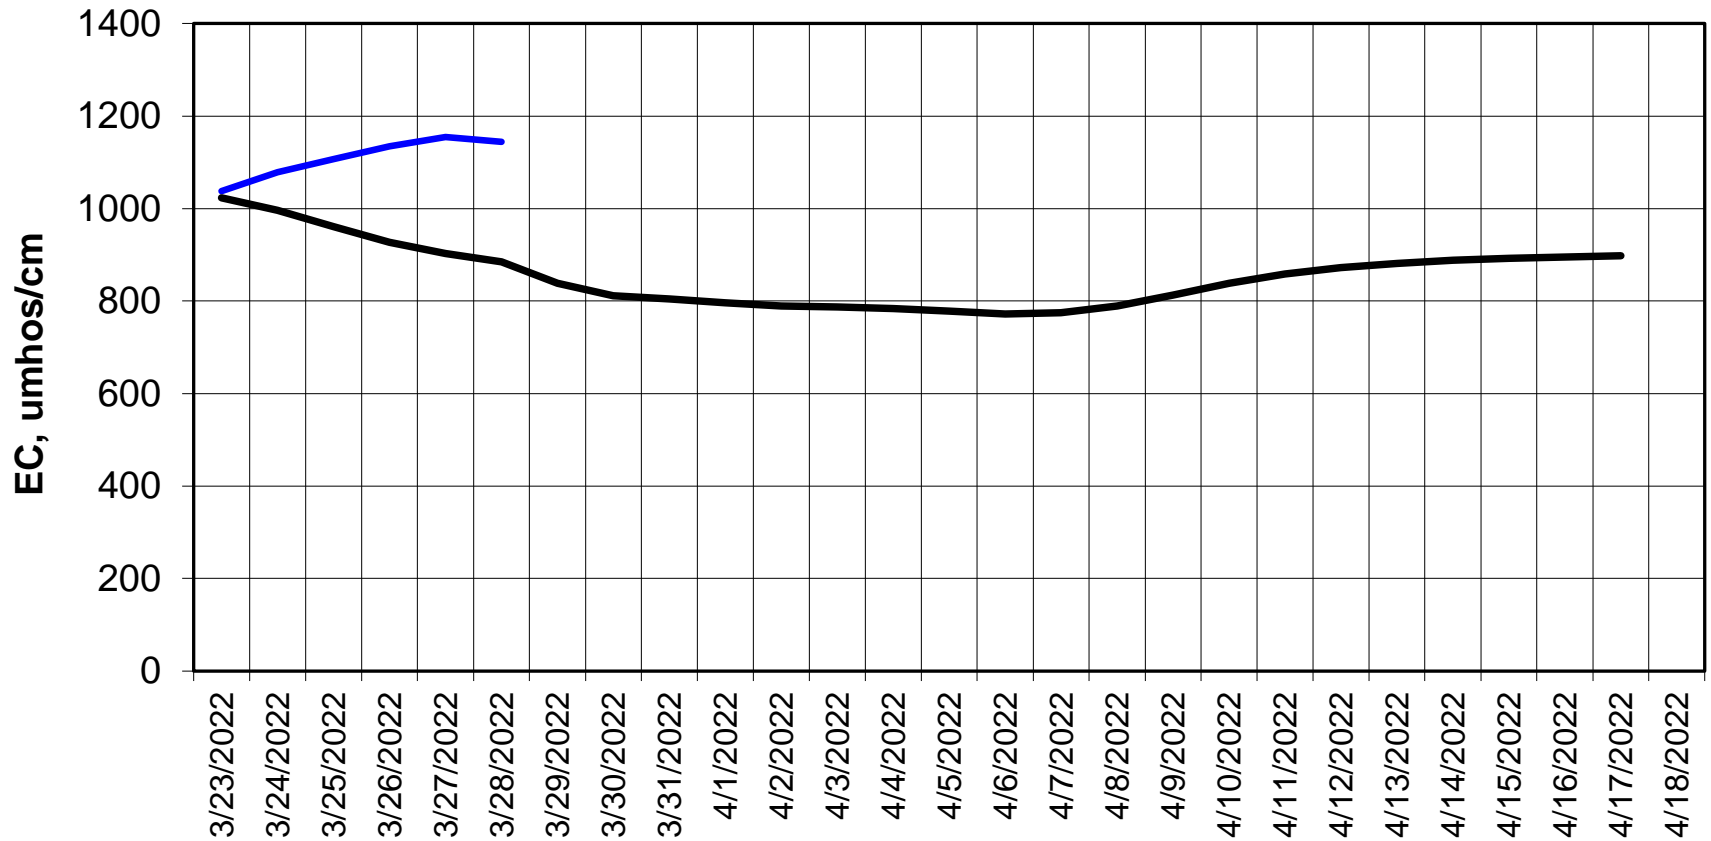

Forecasted Daily EC @ Holland Ct

Simulation Period 3/23/2022 thru 4/18/2022

Forecasted Daily EC @ Old River near Middle River

Simulation Period 3/23/2022 thru 4/18/2022

Forecasted Daily EC @ San Joaquin River at Brandt Bridge

Simulation Period 3/23/2022 thru 4/18/2022

Forecasted Daily EC @ Old River at Tracy Road

Simulation Period 3/23/2022 thru 4/18/2022

Forecasted Daily EC @ Jersey Point

Forecasted Daily EC @ Bethel

Simulation Period 3/23/2022 thru 4/18/2022