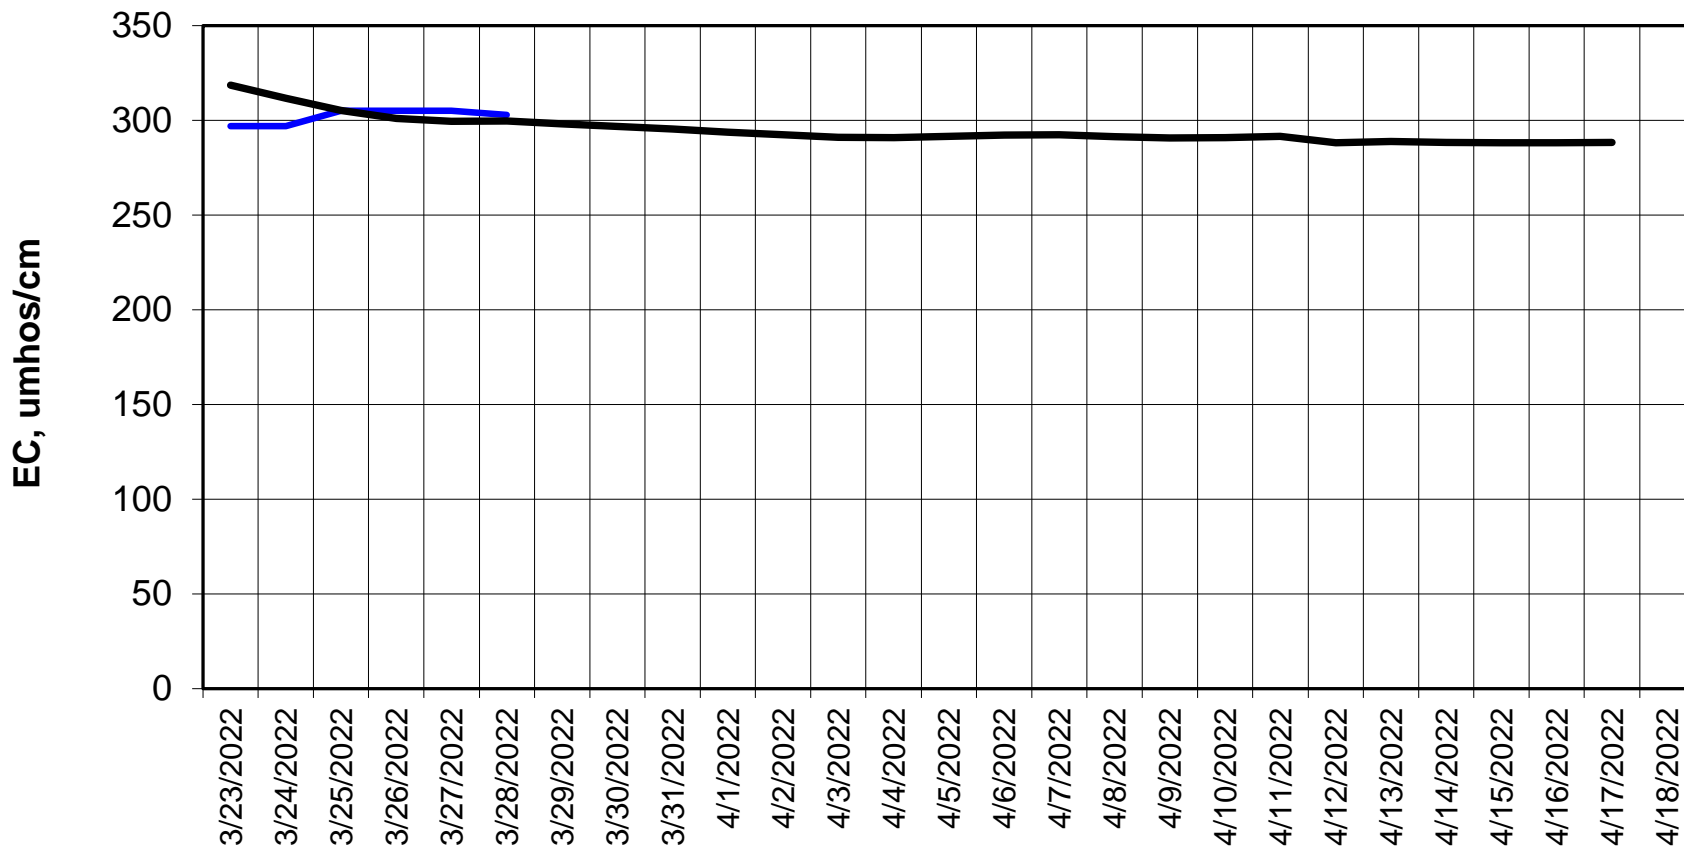

Simulation Period 3/23/2022 thru 4/18/2022

Forecasted Daily EC @ Old River at Tracy Road

Simulation Period 3/23/2022 thru 4/18/2022

Forecasted Daily EC @ Jersey Point

Forecasted Daily EC @ Bethel

Simulation Period 3/23/2022 thru 4/18/2022