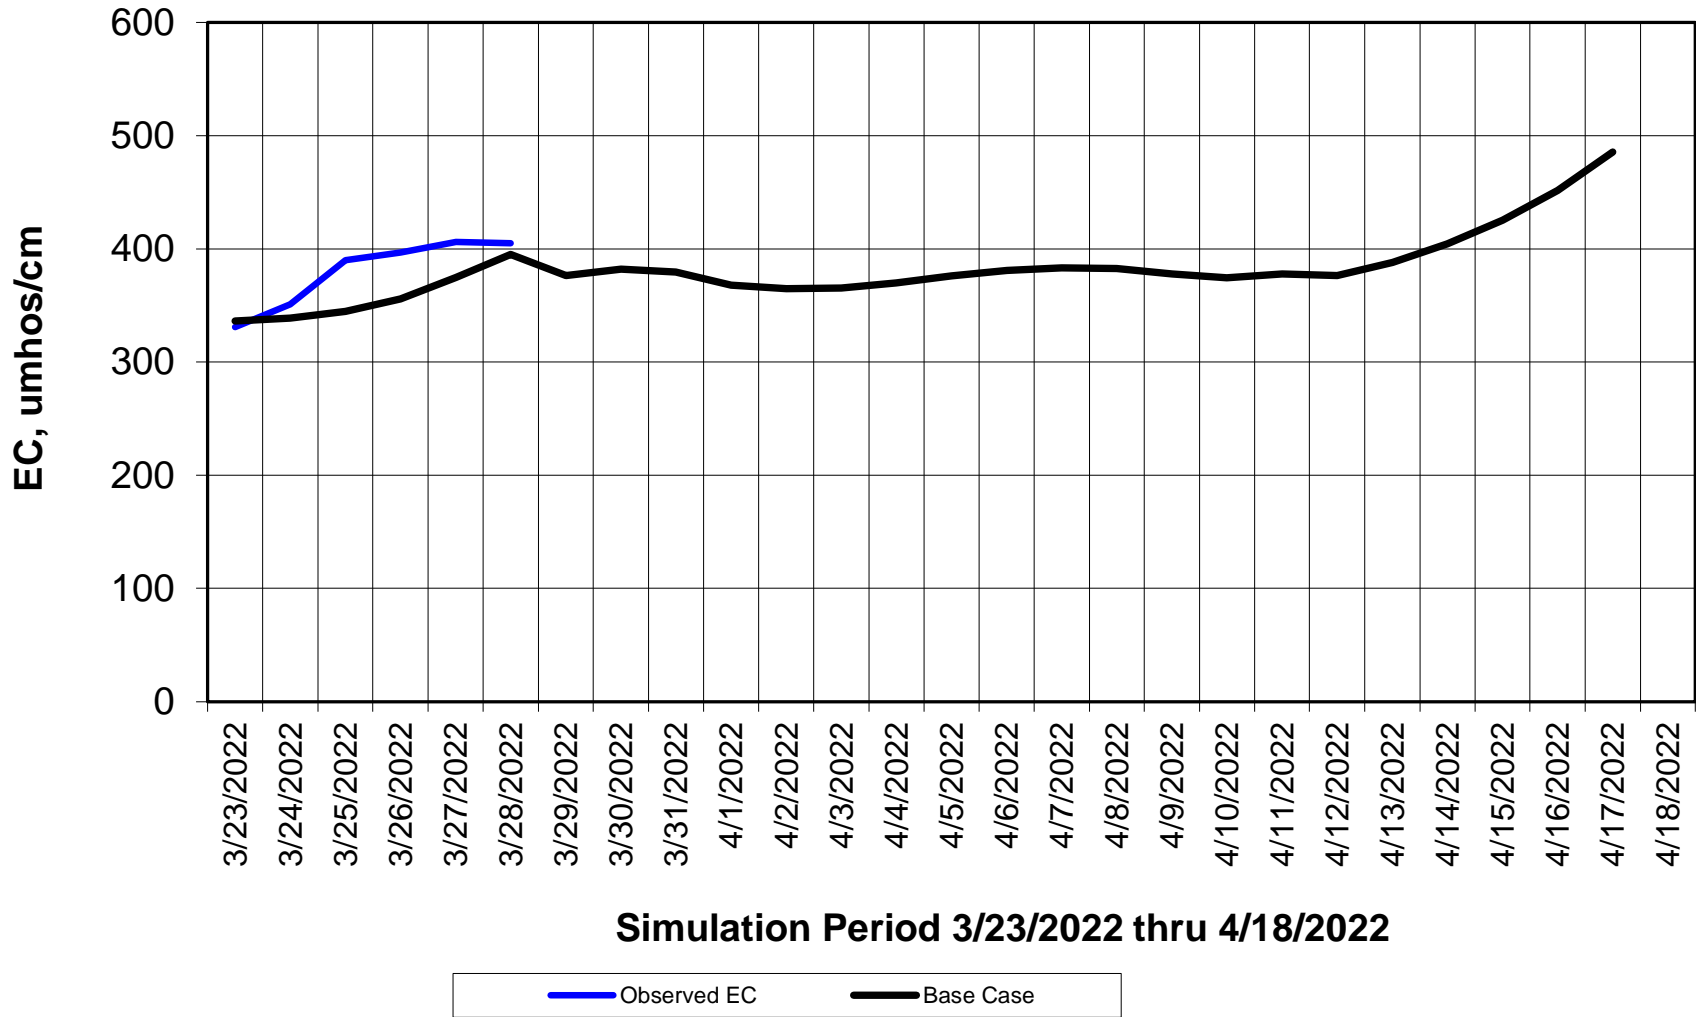

Simulation Period 3/23/2022 thru 4/18/2022

Forecasted Daily EC @ Old River at Tracy Road

Simulation Period 3/23/2022 thru 4/18/2022

Forecasted Daily EC @ Jersey Point

Forecasted Daily EC @ Bethel

Simulation Period 3/23/2022 thru 4/18/2022