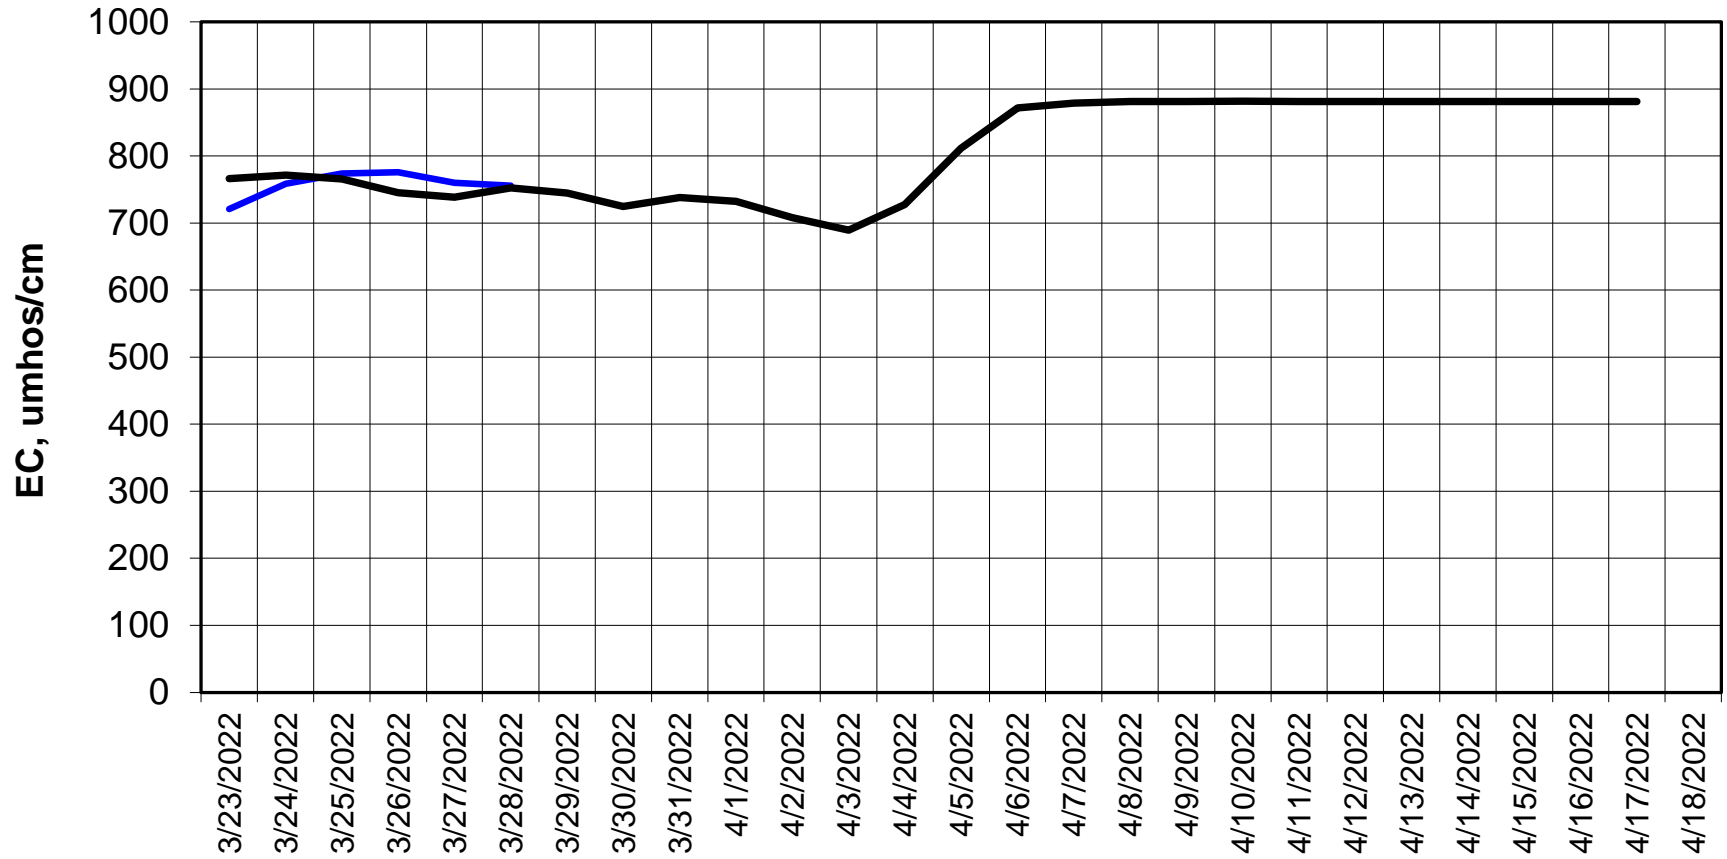

Forecasted Daily EC @ Holland Ct

Simulation Period 3/23/2022 thru 4/18/2022

Forecasted Daily EC @ Old River near Middle River

Simulation Period 3/23/2022 thru 4/18/2022

Forecasted Daily EC @ San Joaquin River at Brandt Bridge

Simulation Period 3/23/2022 thru 4/18/2022

Forecasted Daily EC @ Old River at Tracy Road

Simulation Period 3/23/2022 thru 4/18/2022

Forecasted Daily EC @ Jersey Point

Forecasted Daily EC @ Bethel

Simulation Period 3/23/2022 thru 4/18/2022