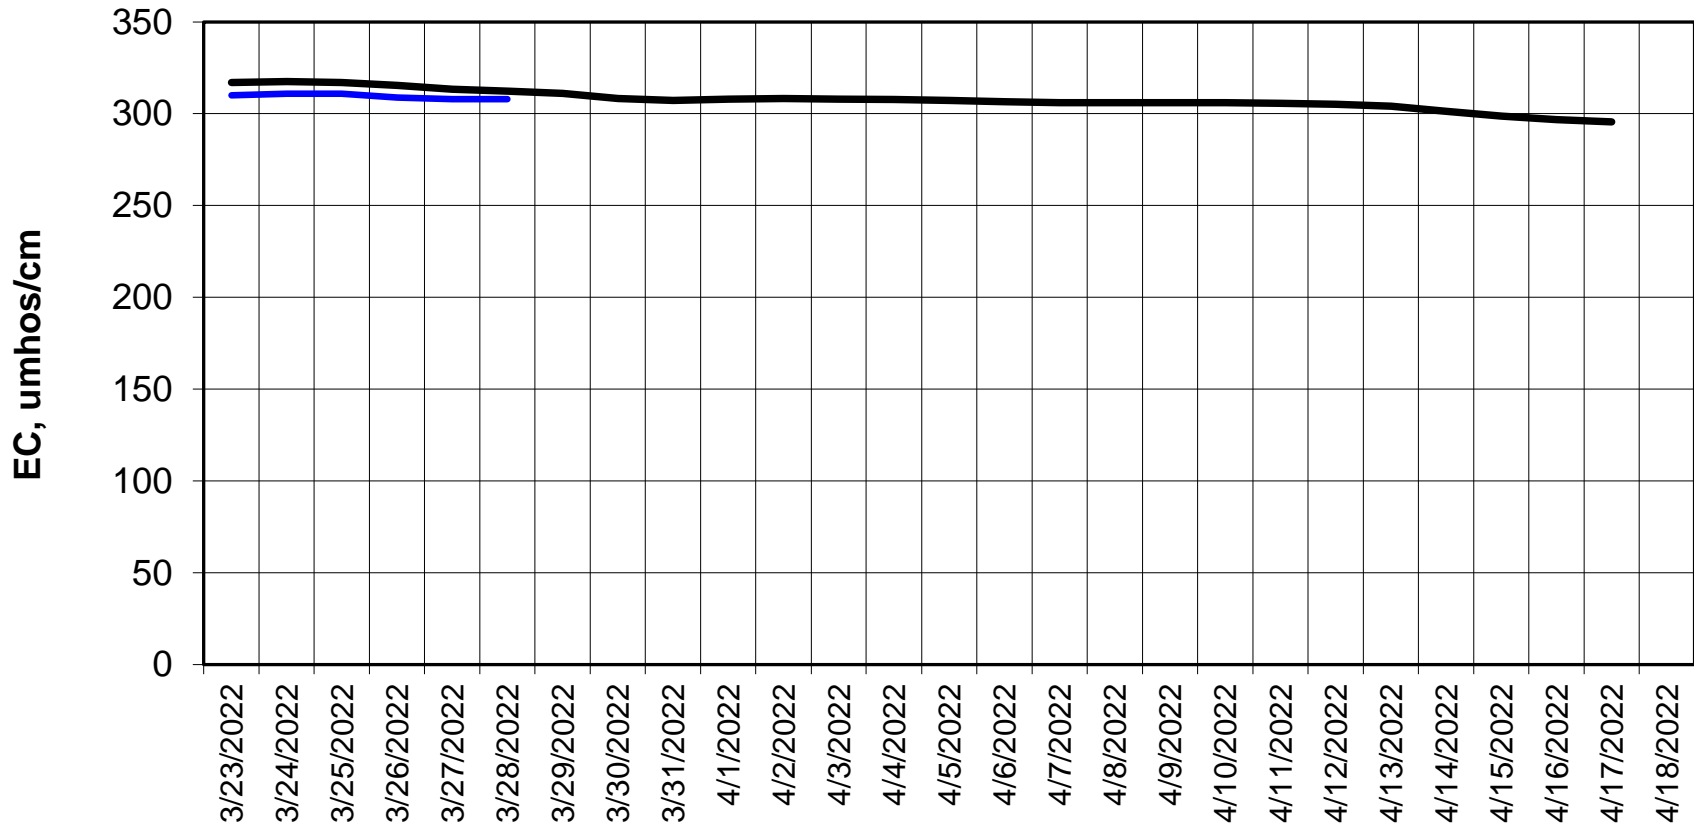

Forecasted Daily EC @ Holland Ct

Simulation Period 3/23/2022 thru 4/18/2022

Forecasted Daily EC @ Old River near Middle River

Simulation Period 3/23/2022 thru 4/18/2022

Forecasted Daily EC @ San Joaquin River at Brandt Bridge

Simulation Period 3/23/2022 thru 4/18/2022

Forecasted Daily EC @ Old River at Tracy Road

Simulation Period 3/23/2022 thru 4/18/2022

Forecasted Daily EC @ Jersey Point

Forecasted Daily EC @ Bethel

Simulation Period 3/23/2022 thru 4/18/2022