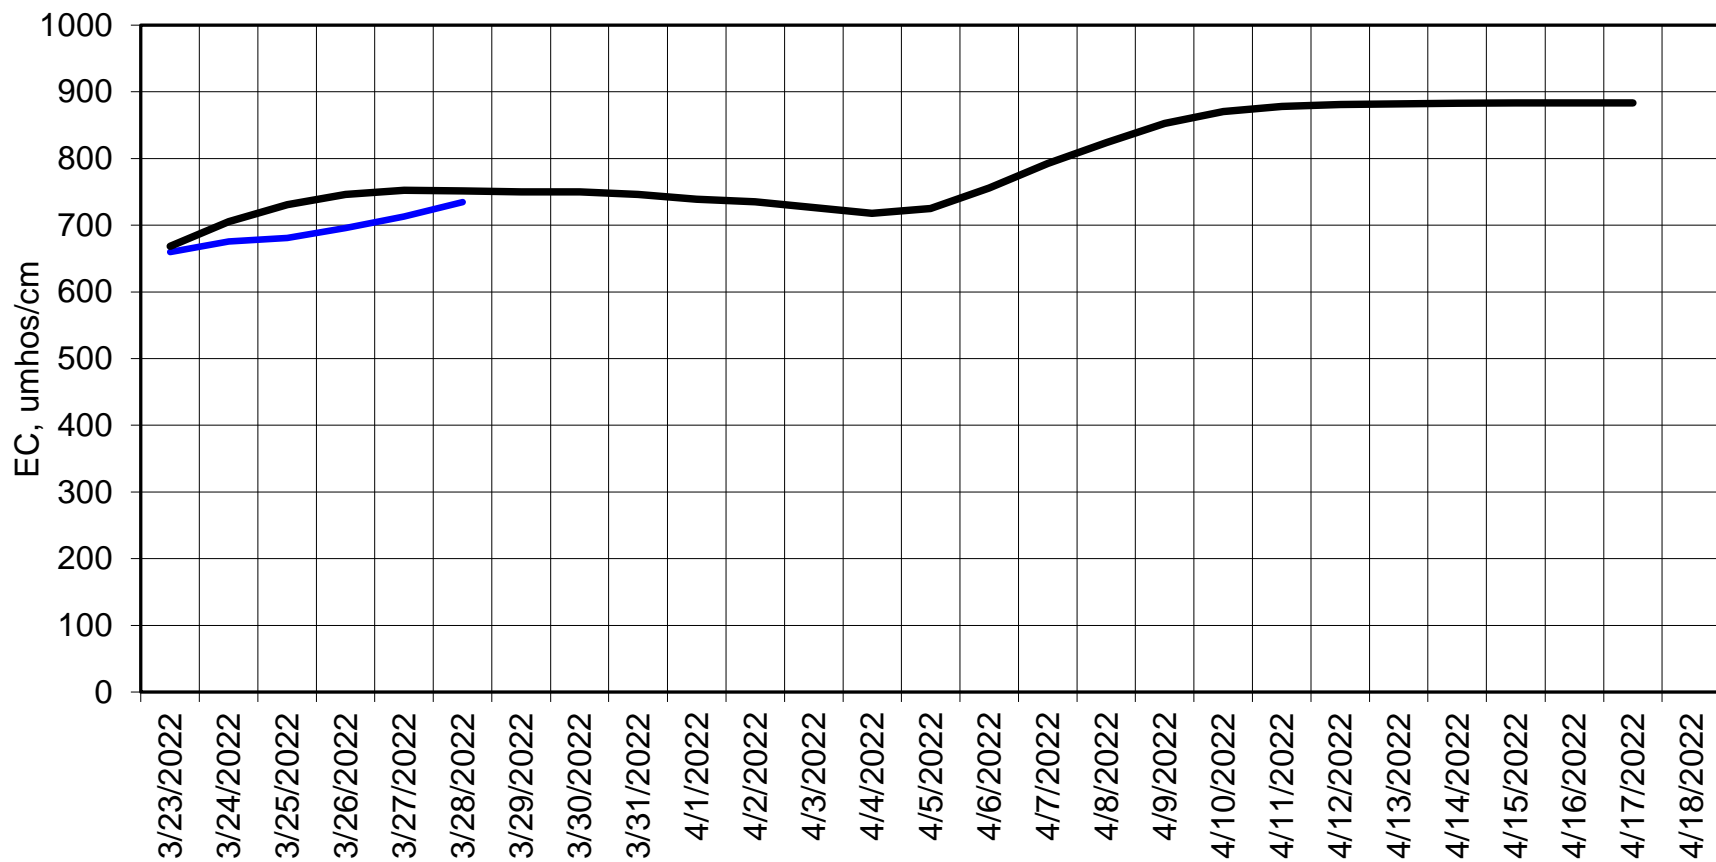

Forecasted Daily EC @ Holland Ct

Simulation Period 3/23/2022 thru 4/18/2022

Forecasted Daily EC @ Old River near Middle River

Simulation Period 3/23/2022 thru 4/18/2022

Forecasted Daily EC @ San Joaquin River at Brandt Bridge

Simulation Period 3/23/2022 thru 4/18/2022

Forecasted Daily EC @ Old River at Tracy Road

Simulation Period 3/23/2022 thru 4/18/2022

Forecasted Daily EC @ Jersey Point

Forecasted Daily EC @ Bethel

Simulation Period 3/23/2022 thru 4/18/2022