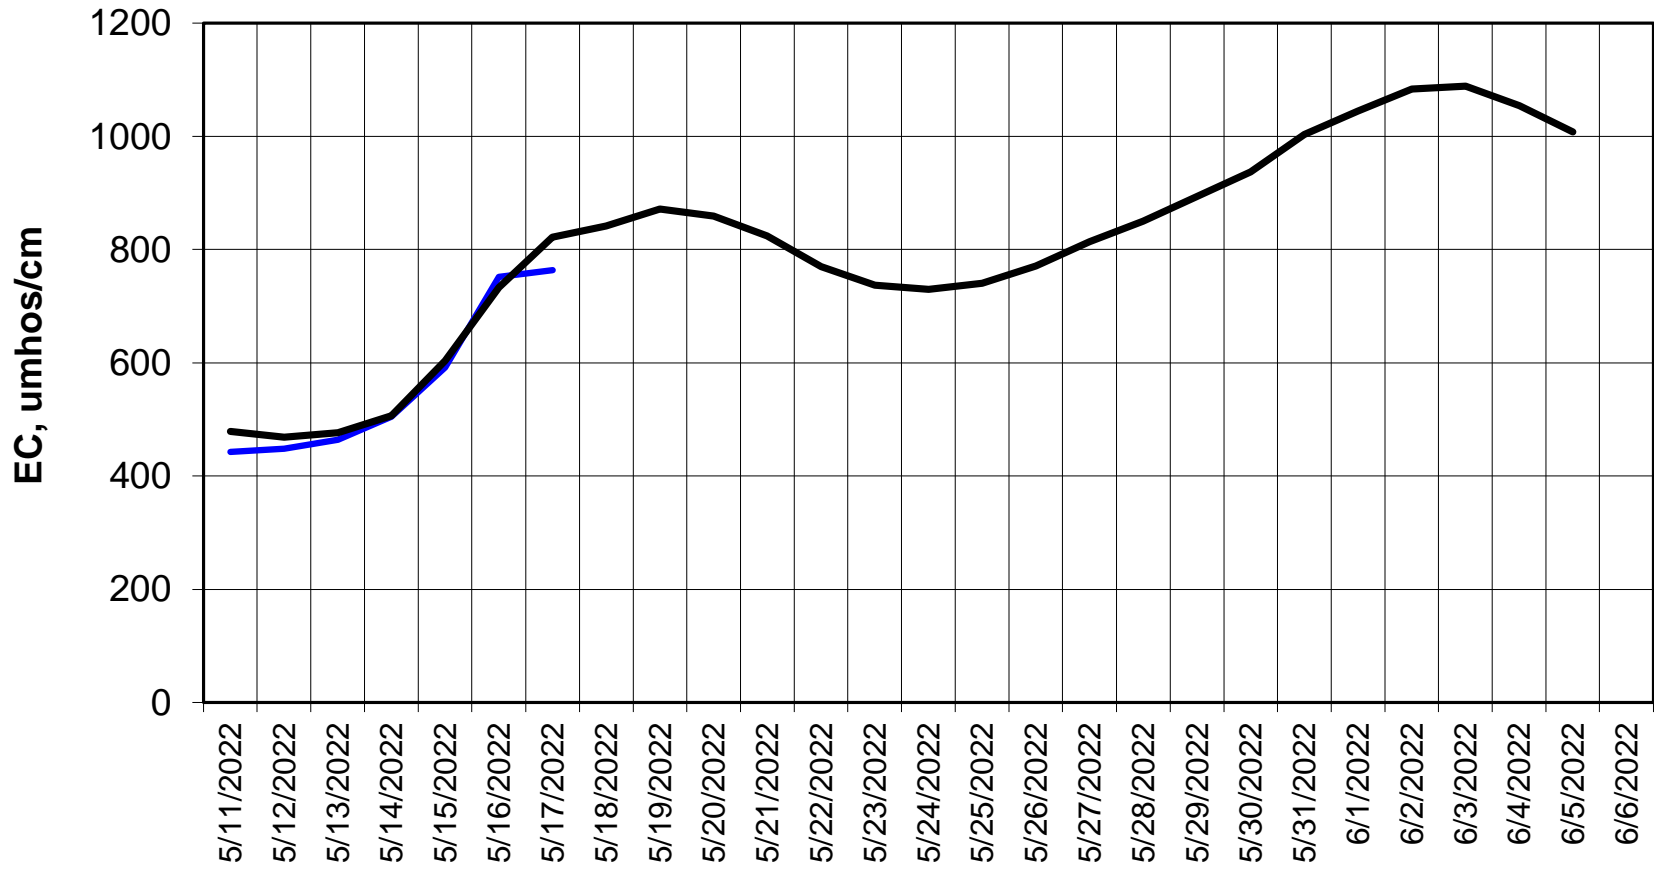

Simulation Period 5/11/2022 thru 6/6/2022

Forecasted Daily EC @ Old River at Tracy Road

Simulation Period 5/11/2022 thru 6/6/2022

Forecasted Daily EC @ Jersey Point

Simulation Period 5/11/2022 thru 6/6/2022

Forecasted Daily EC @ Bethel

Simulation Period 5/11/2022 thru 6/6/2022