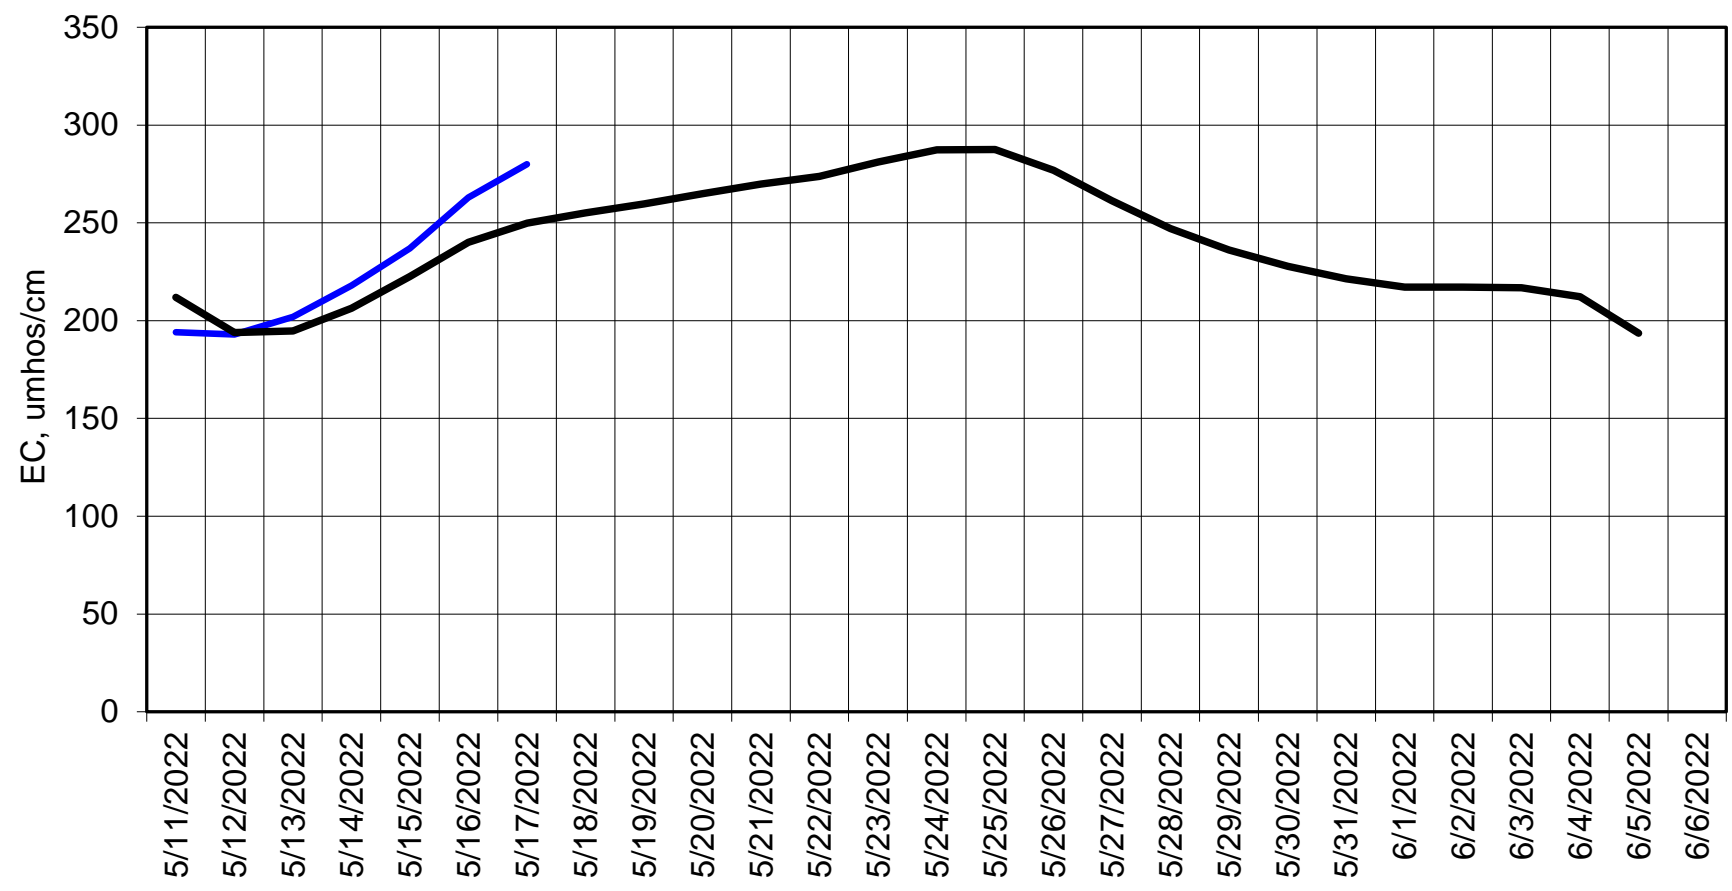

Forecasted Daily EC @ Holland Ct

Simulation Period 5/11/2022 thru 6/6/2022

Forecasted Daily EC @ Old River near Middle River

Simulation Period 5/11/2022 thru 6/6/2022

Forecasted Daily EC @ San Joaquin River at Brandt Bridge

Simulation Period 5/11/2022 thru 6/6/2022

Forecasted Daily EC @ Old River at Tracy Road

Simulation Period 5/11/2022 thru 6/6/2022

Forecasted Daily EC @ Jersey Point

Simulation Period 5/11/2022 thru 6/6/2022

Forecasted Daily EC @ Bethel

Simulation Period 5/11/2022 thru 6/6/2022