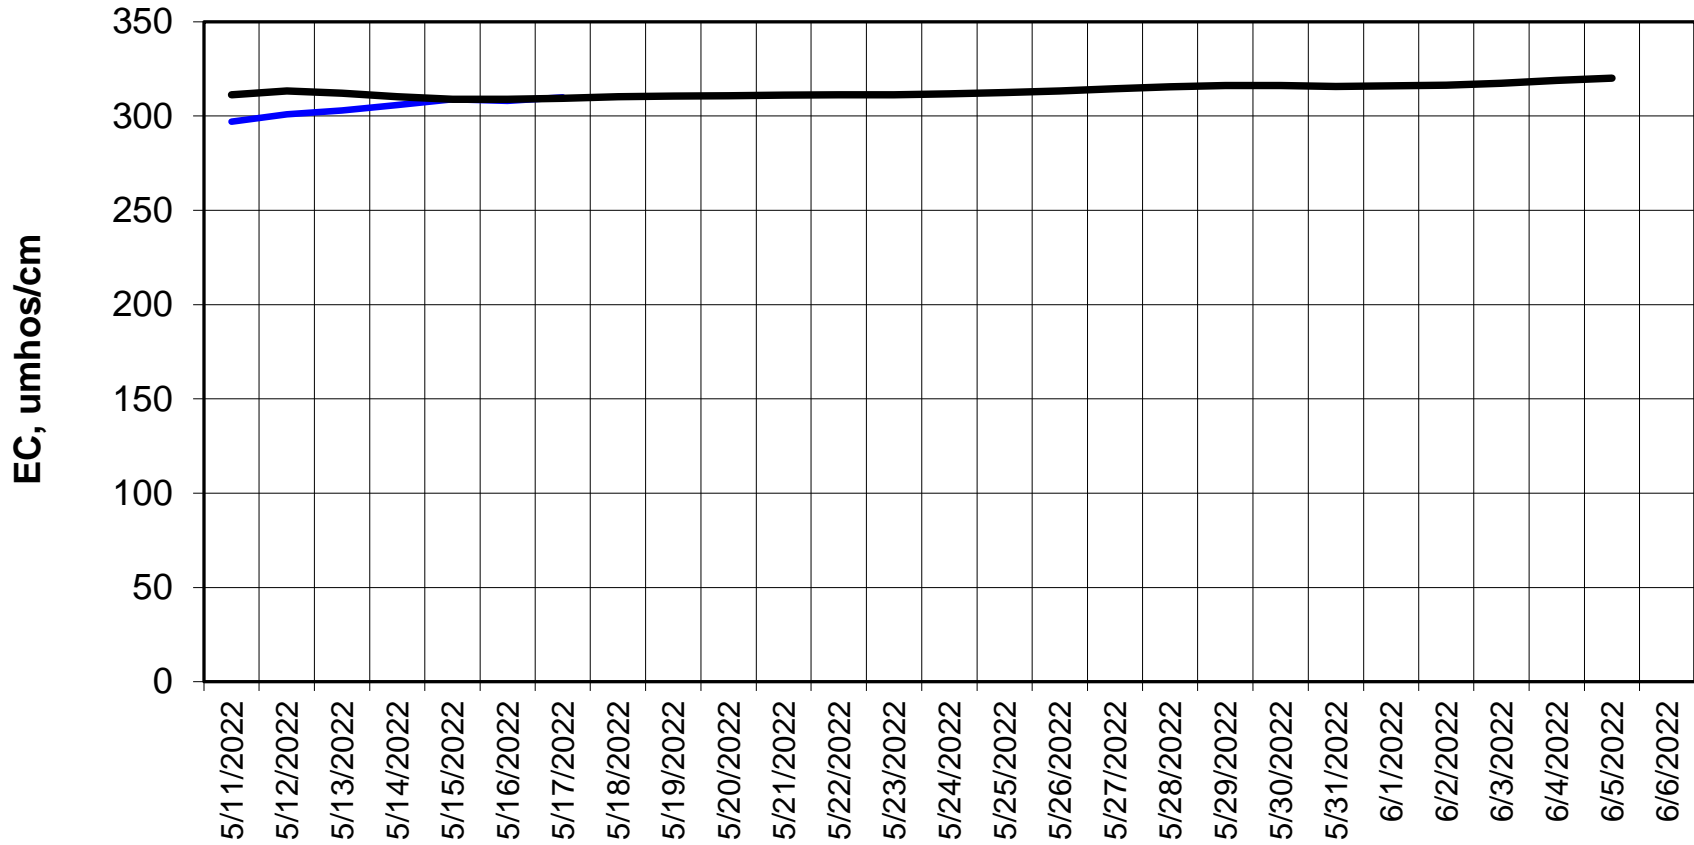

Forecasted Daily EC @ Holland Ct

Simulation Period 5/11/2022 thru 6/6/2022

Forecasted Daily EC @ Old River near Middle River

Simulation Period 5/11/2022 thru 6/6/2022

Forecasted Daily EC @ San Joaquin River at Brandt Bridge

Simulation Period 5/11/2022 thru 6/6/2022

Forecasted Daily EC @ Old River at Tracy Road

Simulation Period 5/11/2022 thru 6/6/2022

Forecasted Daily EC @ Jersey Point

Simulation Period 5/11/2022 thru 6/6/2022

Forecasted Daily EC @ Bethel

Simulation Period 5/11/2022 thru 6/6/2022