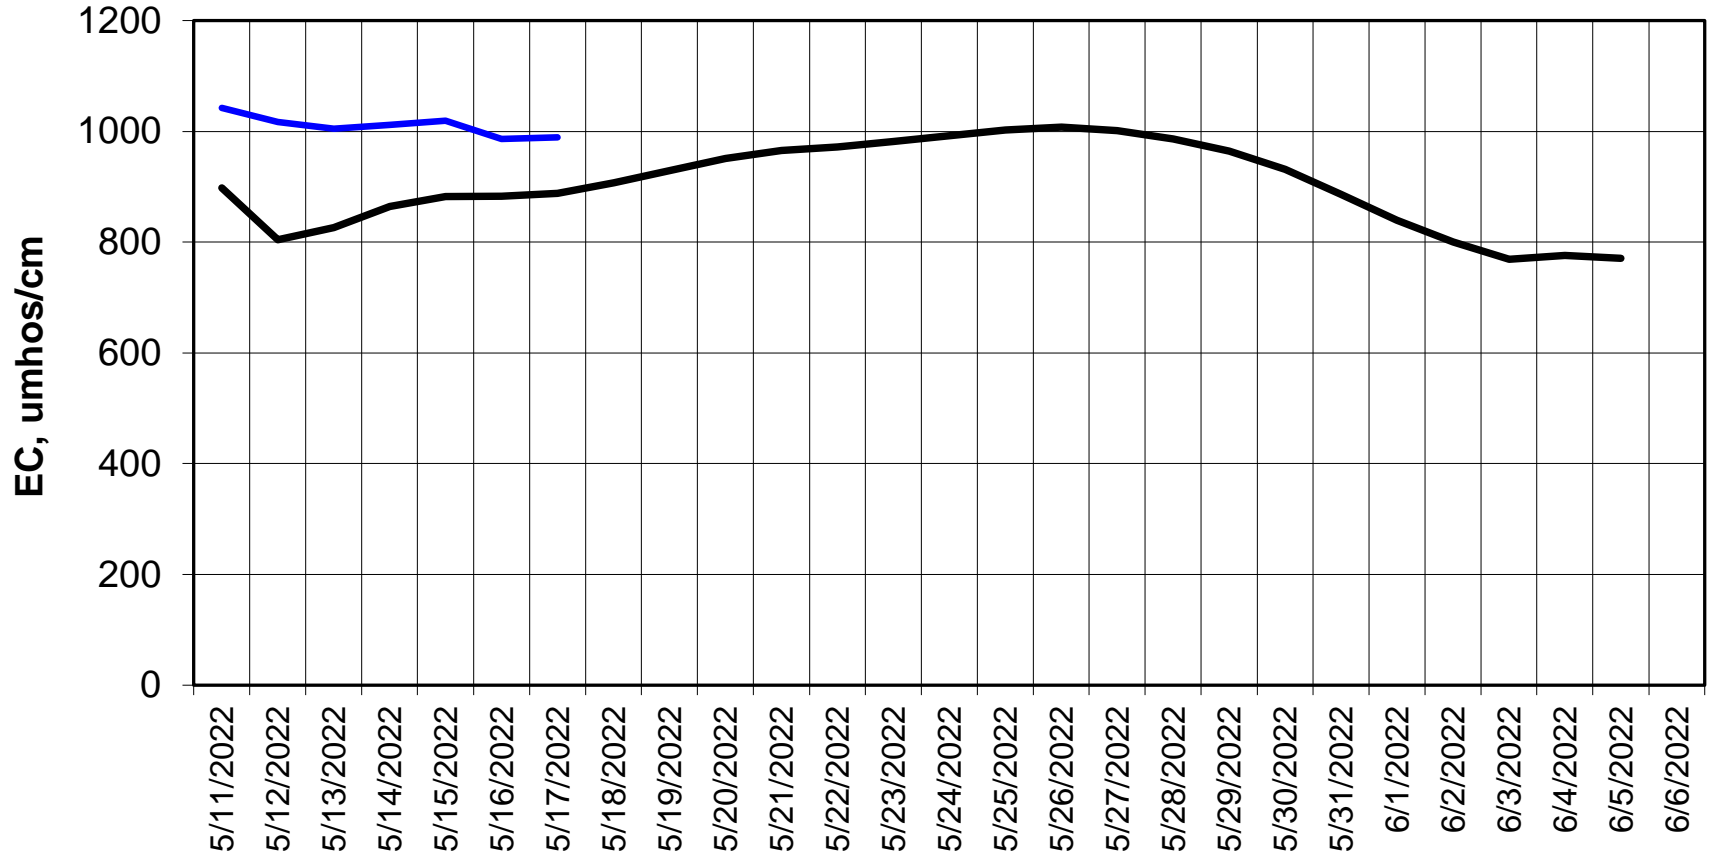

Forecasted Daily EC @ Holland Ct

Simulation Period 5/11/2022 thru 6/6/2022

Forecasted Daily EC @ Old River near Middle River

Simulation Period 5/11/2022 thru 6/6/2022

Forecasted Daily EC @ San Joaquin River at Brandt Bridge

Simulation Period 5/11/2022 thru 6/6/2022

Forecasted Daily EC @ Old River at Tracy Road

Simulation Period 5/11/2022 thru 6/6/2022

Forecasted Daily EC @ Jersey Point

Simulation Period 5/11/2022 thru 6/6/2022

Forecasted Daily EC @ Bethel

Simulation Period 5/11/2022 thru 6/6/2022