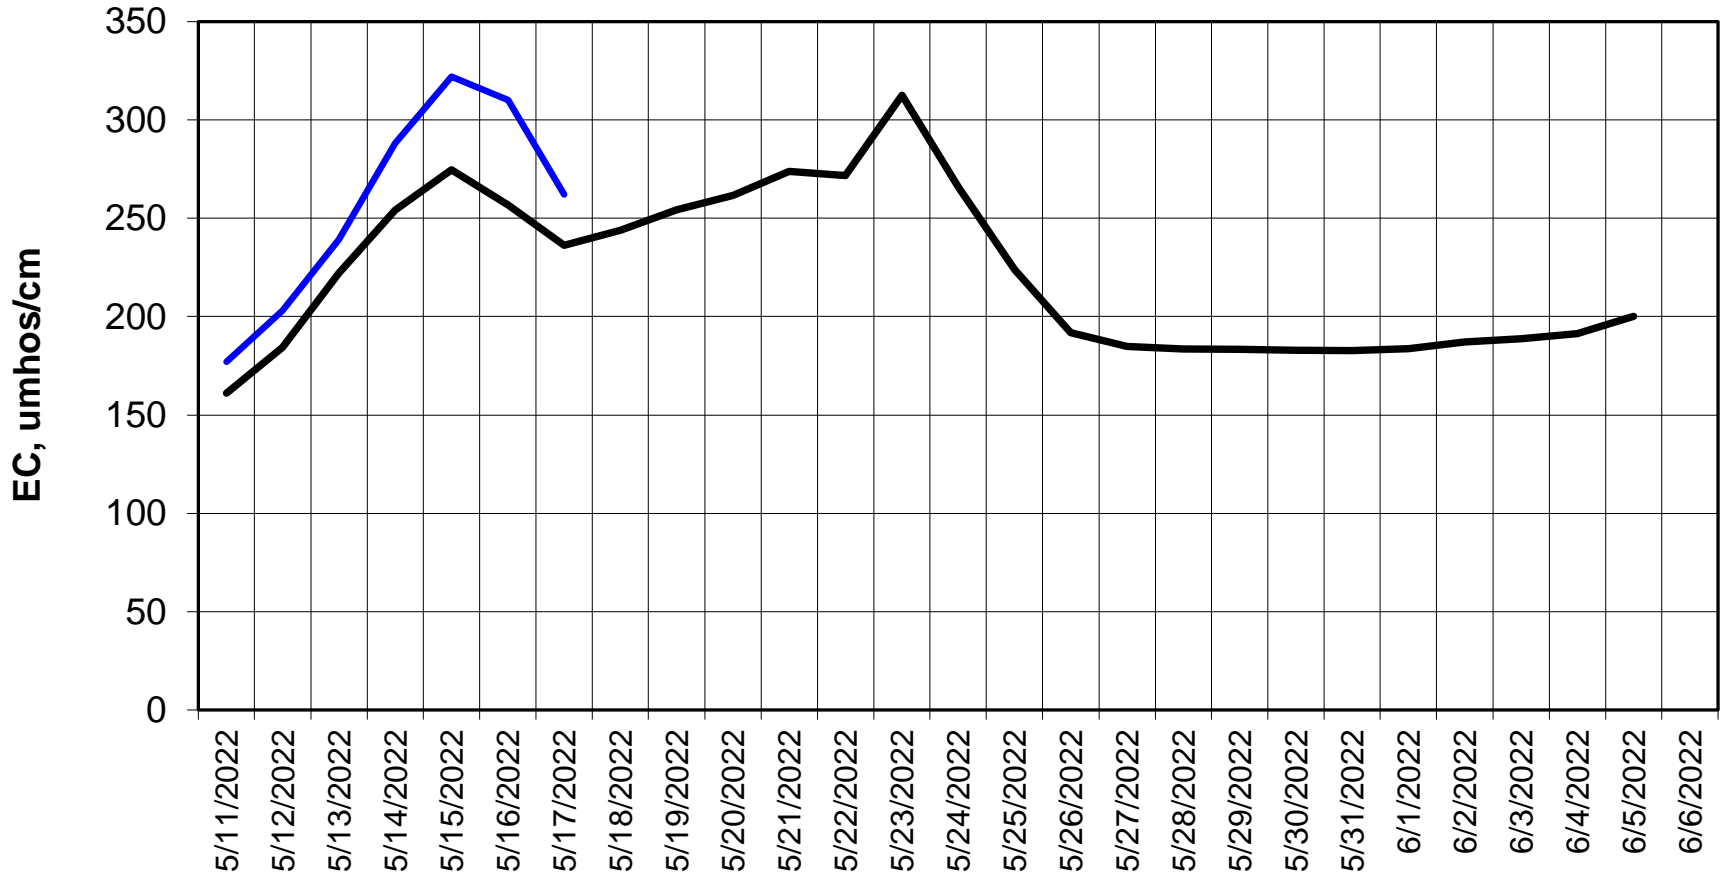

Forecasted Daily EC @ Holland Ct

Simulation Period 5/11/2022 thru 6/6/2022

Forecasted Daily EC @ Old River near Middle River

Simulation Period 5/11/2022 thru 6/6/2022

Forecasted Daily EC @ San Joaquin River at Brandt Bridge

Simulation Period 5/11/2022 thru 6/6/2022

Forecasted Daily EC @ Old River at Tracy Road

Simulation Period 5/11/2022 thru 6/6/2022

Forecasted Daily EC @ Jersey Point

Simulation Period 5/11/2022 thru 6/6/2022

Forecasted Daily EC @ Bethel

Simulation Period 5/11/2022 thru 6/6/2022