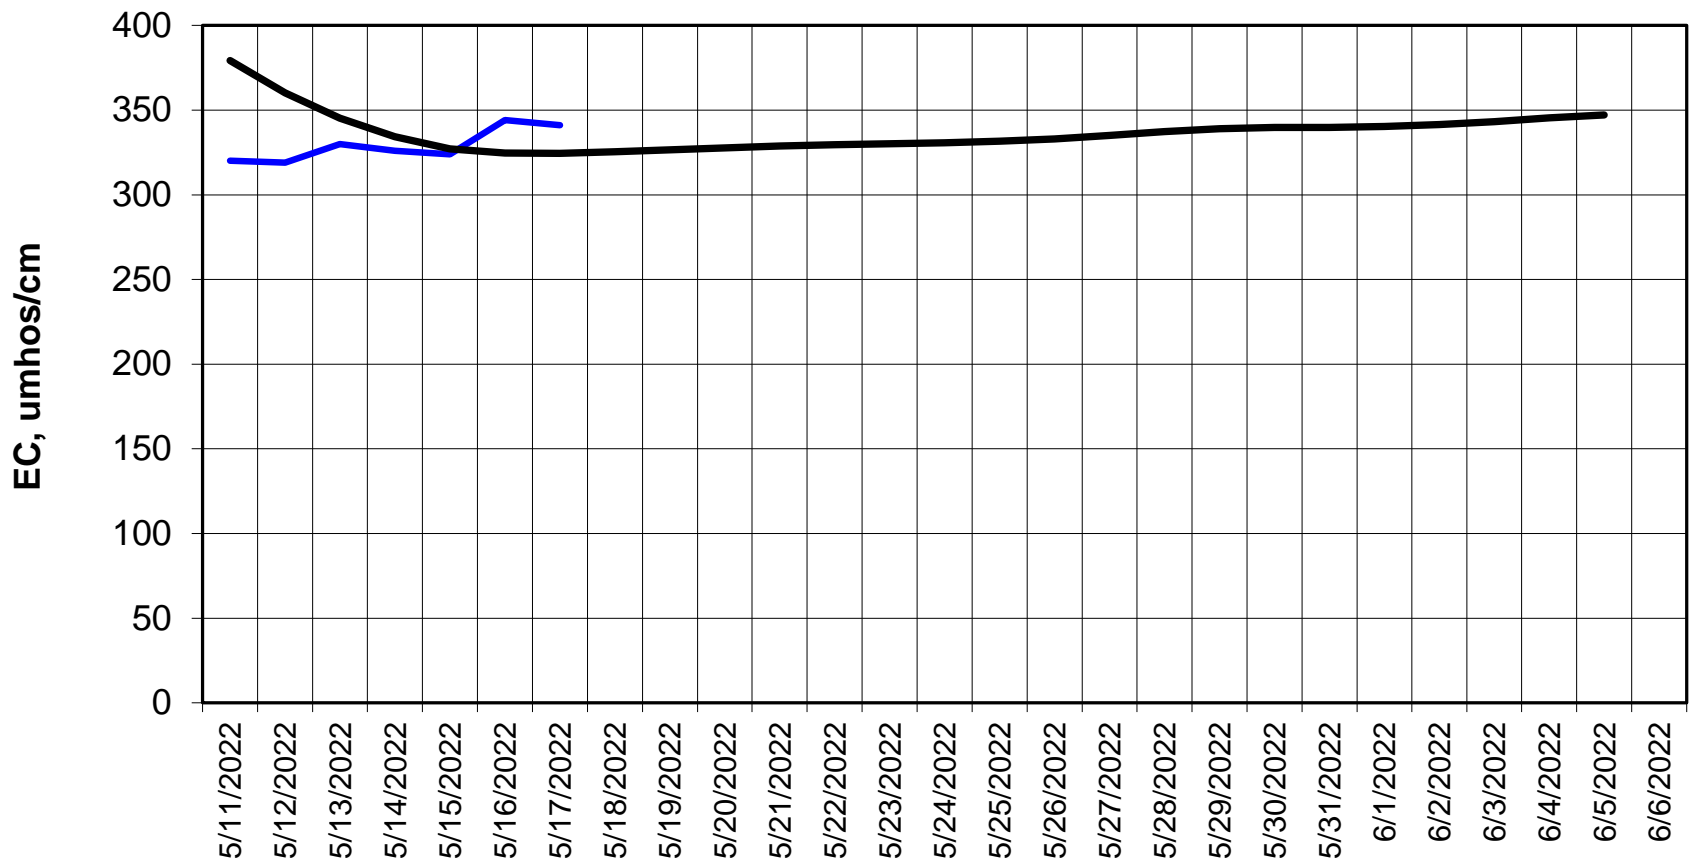

Simulation Period 5/11/2022 thru 6/6/2022

Forecasted Daily EC @ Old River at Tracy Road

Simulation Period 5/11/2022 thru 6/6/2022

Forecasted Daily EC @ Jersey Point

Simulation Period 5/11/2022 thru 6/6/2022

Forecasted Daily EC @ Bethel

Simulation Period 5/11/2022 thru 6/6/2022