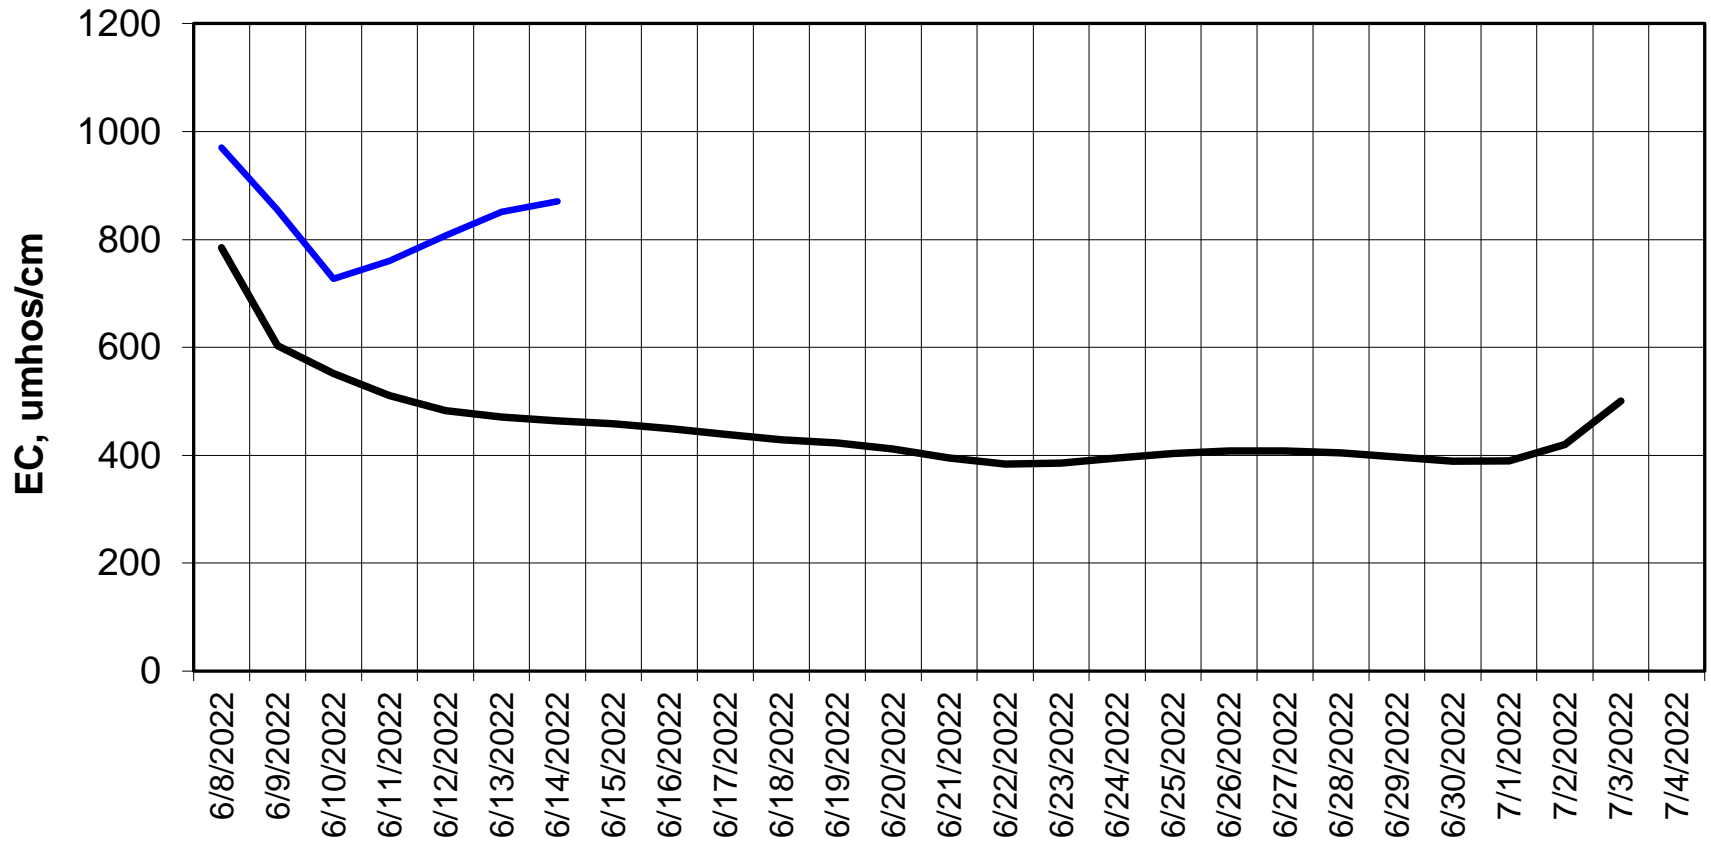

### Forecasted Daily EC @ Old River near Middle River

### Forecasted Daily EC @ San Joaquin River at Brandt Bridge

Simulation Period 6/8/2022 thru 7/4/2022

### Forecasted Daily EC @ Old River at Tracy Road

Simulation Period 6/8/2022 thru 7/4/2022