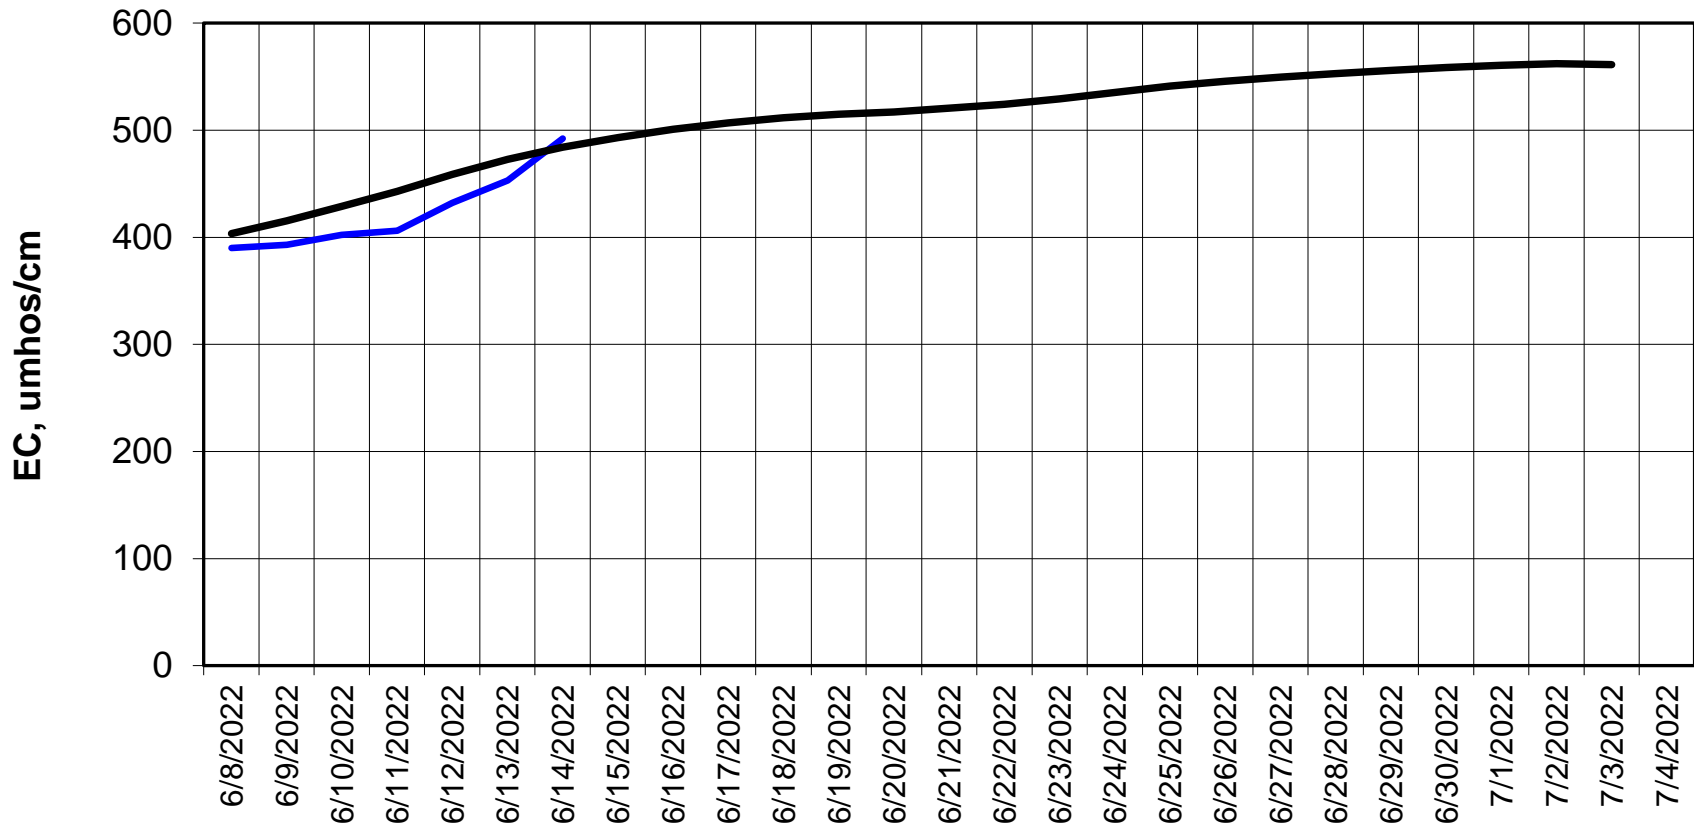

### Forecasted Daily EC @ Holland Ct

Simulation Period 6/8/2022 thru 7/4/2022

### Forecasted Daily EC @ Old River near Middle River

### Forecasted Daily EC @ Old River at Tracy Road

Simulation Period 6/8/2022 thru 7/4/2022