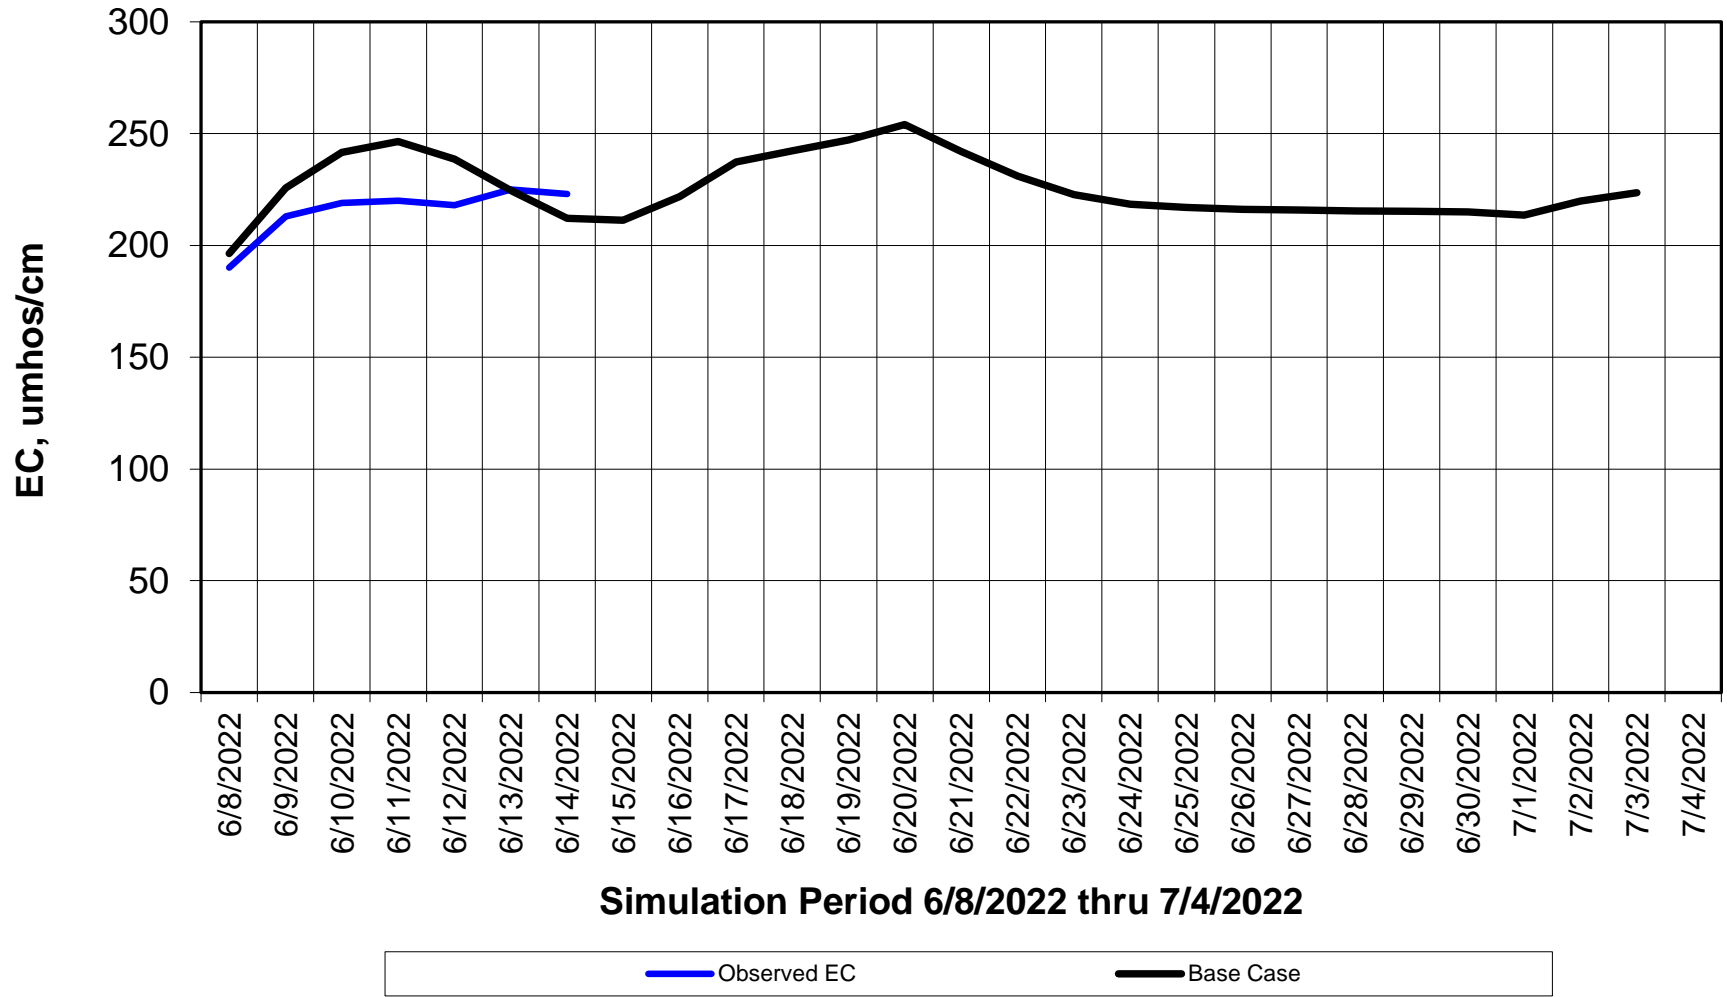

### Forecasted Daily EC @ Holland Ct

Simulation Period 6/8/2022 thru 7/4/2022

### Forecasted Daily EC @ Old River near Middle River

### Forecasted Daily EC @ San Joaquin River at Brandt Bridge

Simulation Period 6/8/2022 thru 7/4/2022

### Forecasted Daily EC @ Old River at Tracy Road

Simulation Period 6/8/2022 thru 7/4/2022