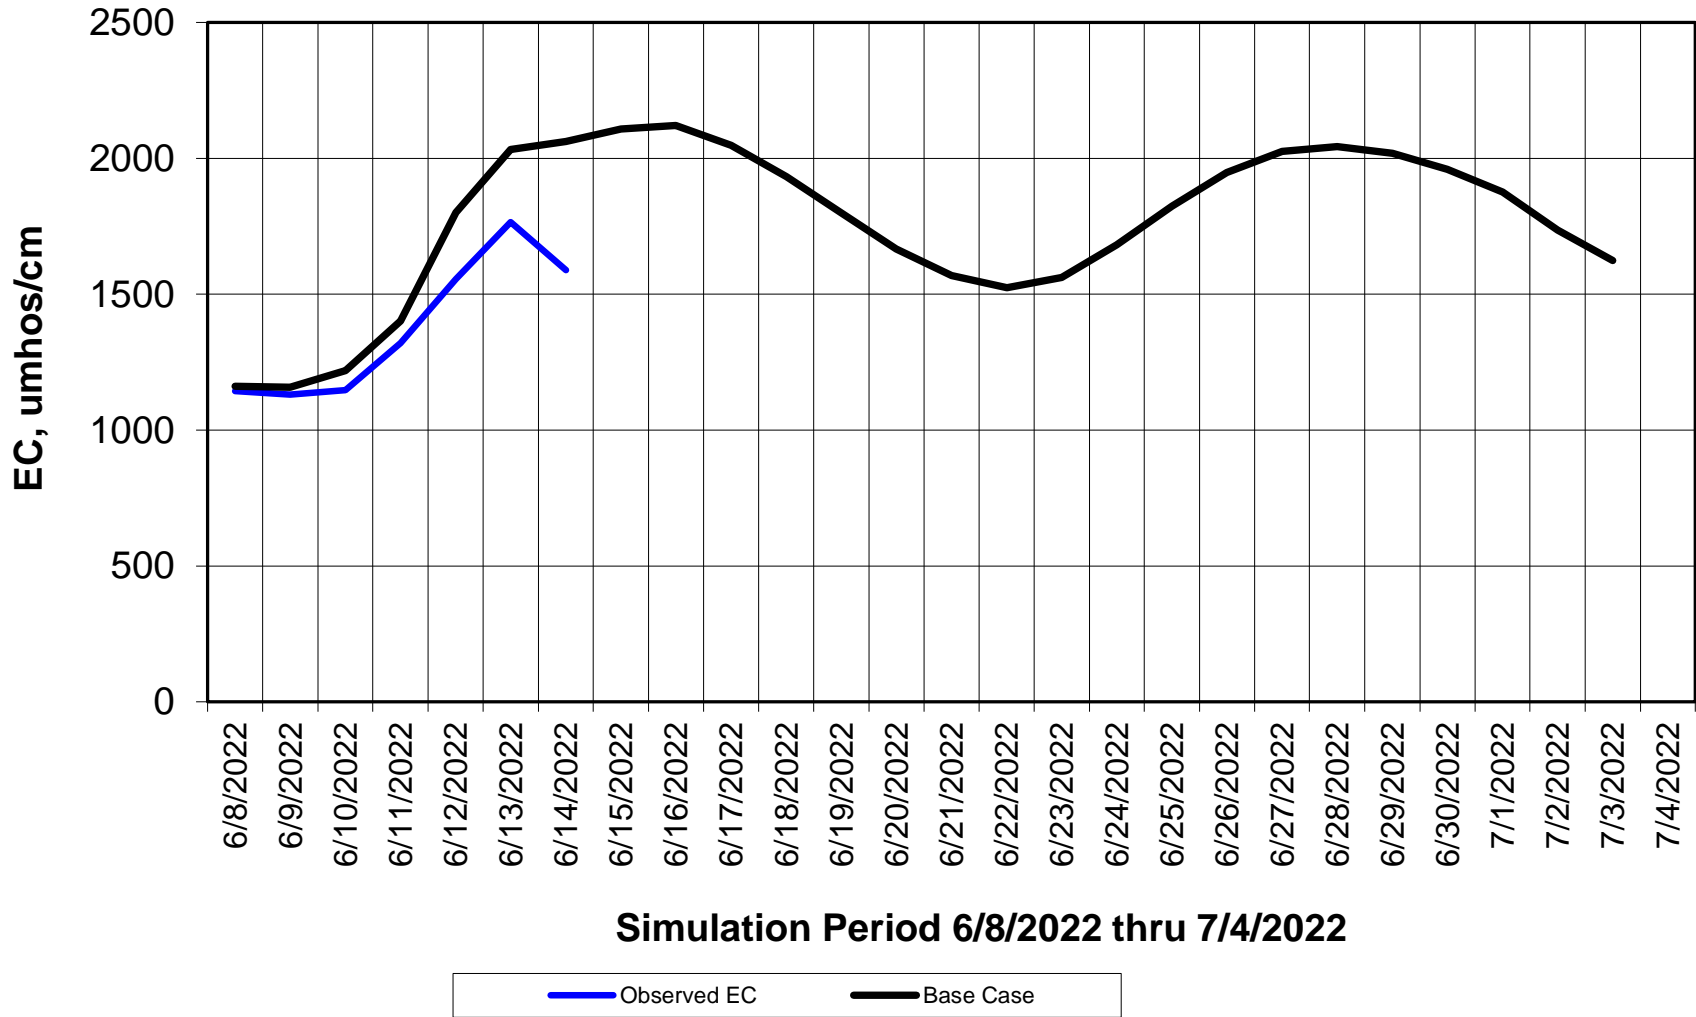

Forecasted Daily EC @ Jersey Point