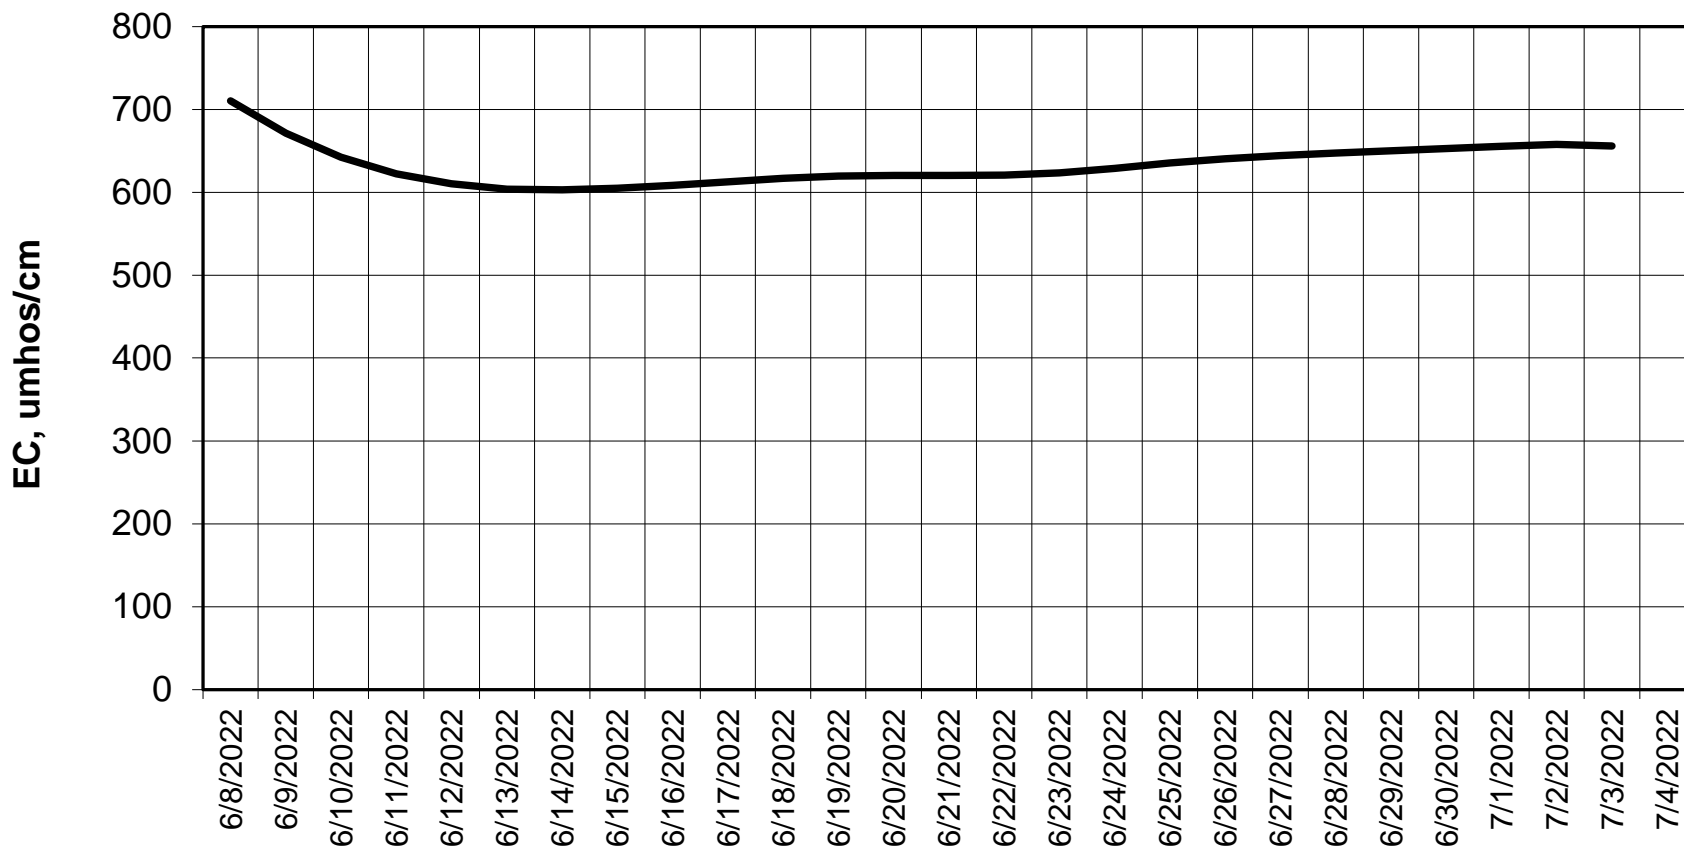

Forecasted Daily EC @ Bethel

Simulation Period 6/8/2022 thru 7/4/2022