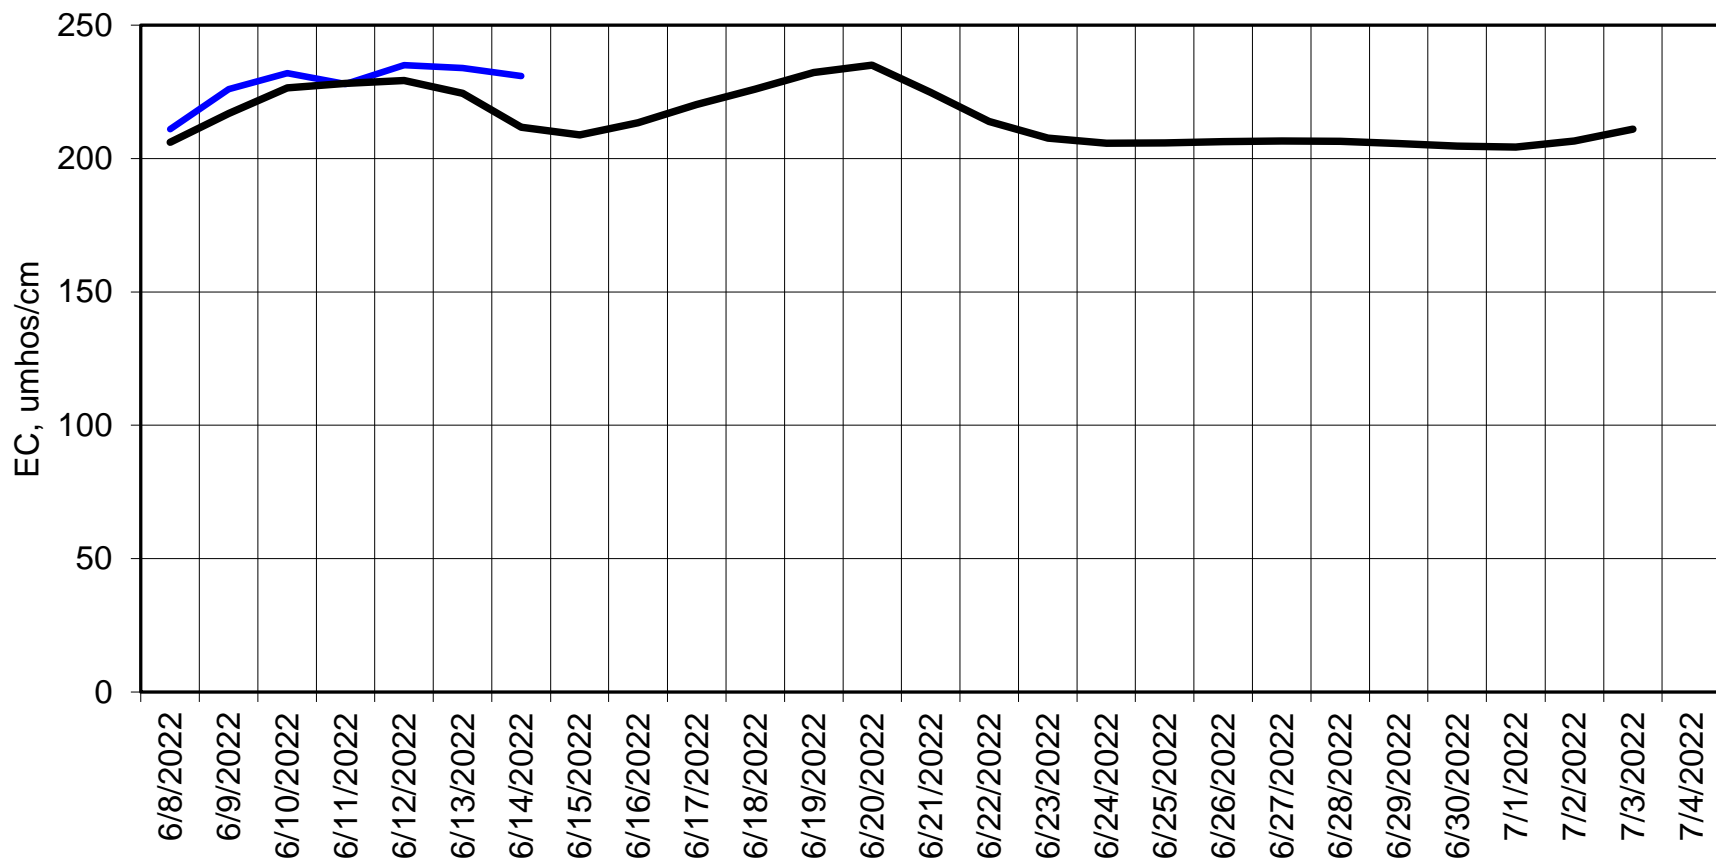

### Forecasted Daily EC @ Holland Ct

Simulation Period 6/8/2022 thru 7/4/2022

### Forecasted Daily EC @ Old River near Middle River

### Forecasted Daily EC @ San Joaquin River at Brandt Bridge

Simulation Period 6/8/2022 thru 7/4/2022

### Forecasted Daily EC @ Old River at Tracy Road

Simulation Period 6/8/2022 thru 7/4/2022