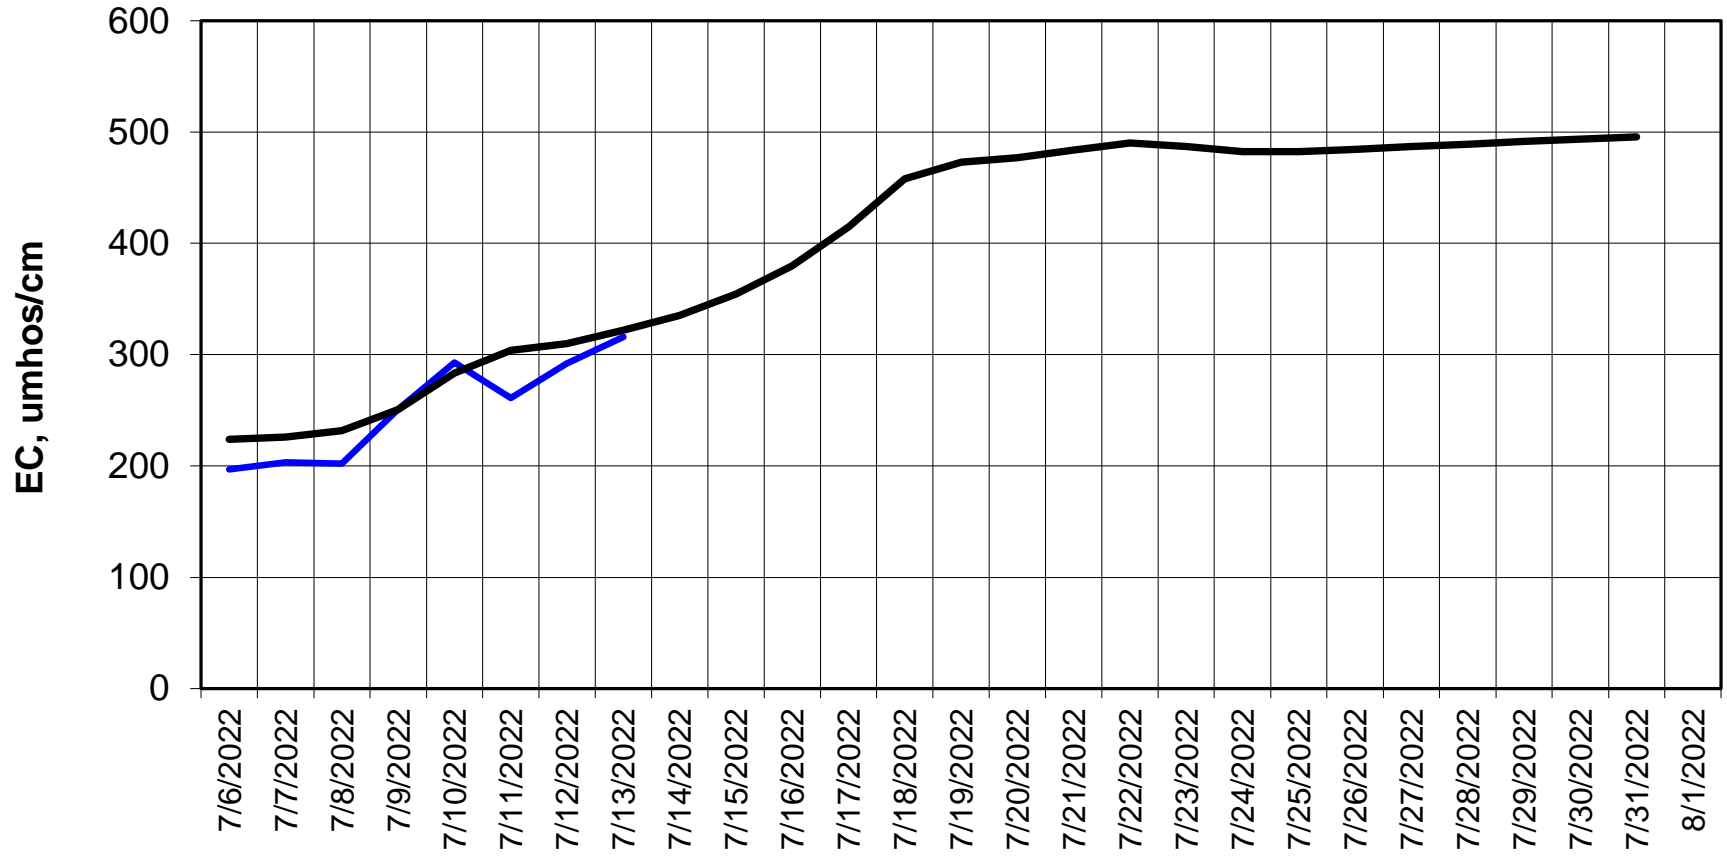

Forecasted Daily EC @ Holland Ct

Simulation Period 7/6/2022 thru 8/1/2022

Forecasted Daily EC @ Old River near Middle River

Simulation Period 7/6/2022 thru 8/1/2022

Forecasted Daily EC @ San Joaquin River at Brandt Bridge

Simulation Period 7/6/2022 thru 8/1/2022

Forecasted Daily EC @ Old River at Tracy Road

Forecasted Daily EC @ Jersey Point

Simulation Period 7/6/2022 thru 8/1/2022

Forecasted Daily EC @ Bethel

Simulation Period 7/6/2022 thru 8/1/2022