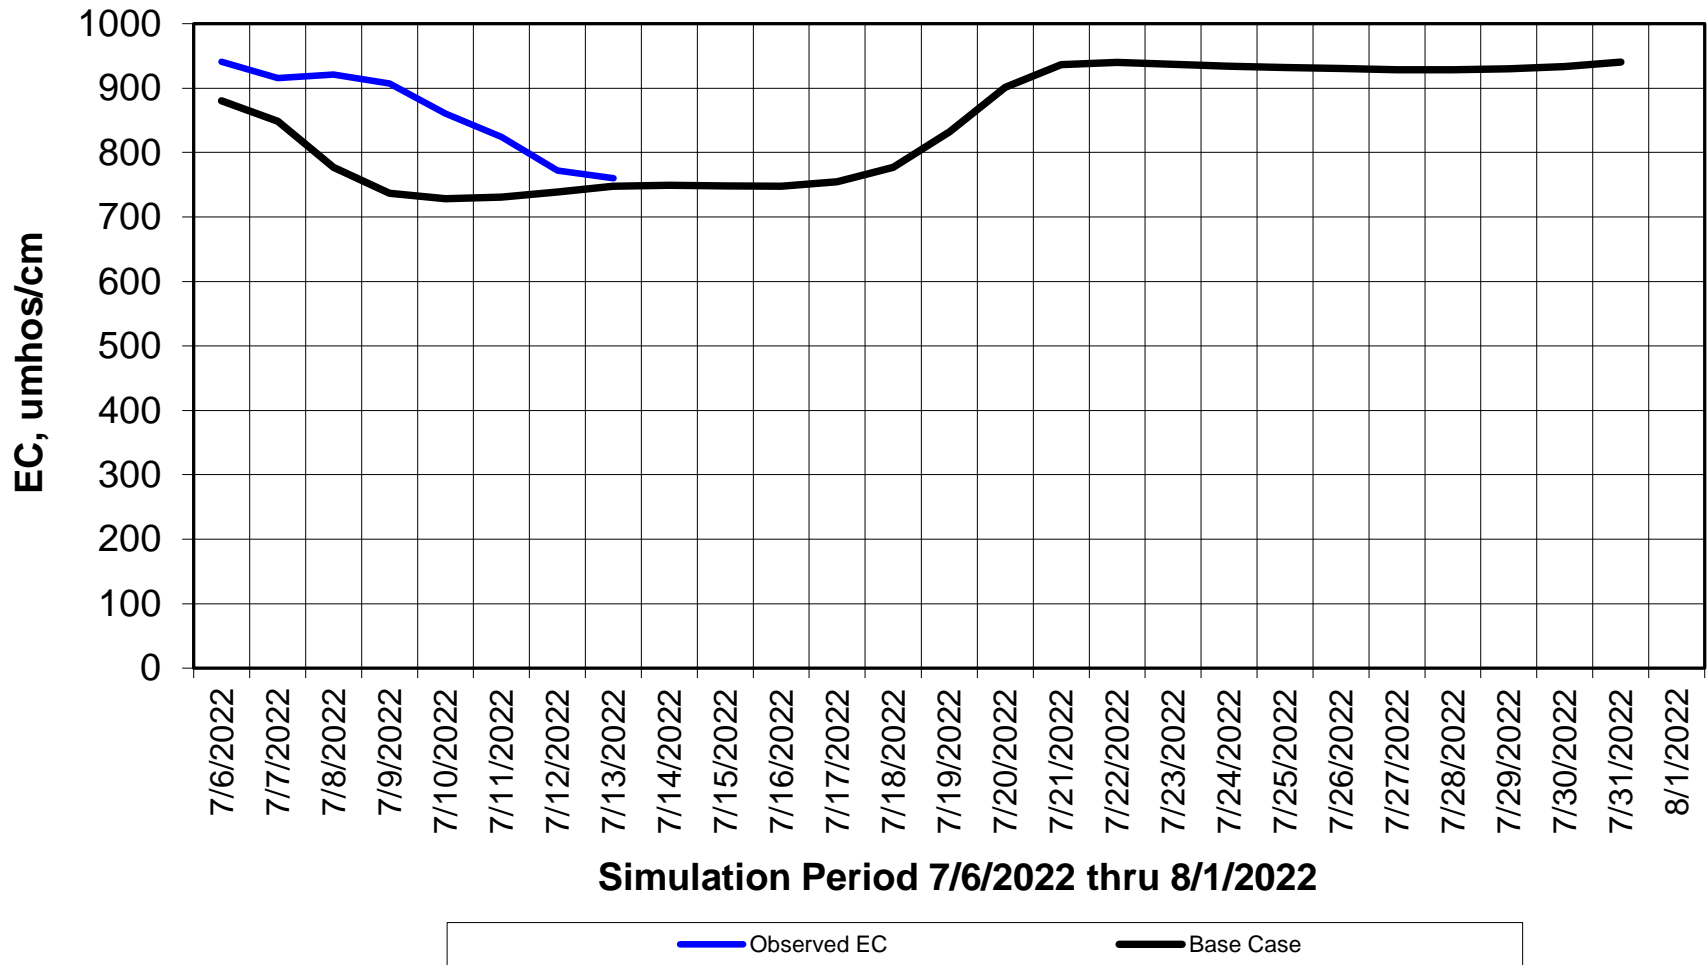

Forecasted Daily EC @ Holland Ct

Simulation Period 7/6/2022 thru 8/1/2022

Forecasted Daily EC @ Old River near Middle River

Simulation Period 7/6/2022 thru 8/1/2022

Forecasted Daily EC @ San Joaquin River at Brandt Bridge

Simulation Period 7/6/2022 thru 8/1/2022

Forecasted Daily EC @ Old River at Tracy Road

Forecasted Daily EC @ Jersey Point

Simulation Period 7/6/2022 thru 8/1/2022

Forecasted Daily EC @ Bethel

Simulation Period 7/6/2022 thru 8/1/2022