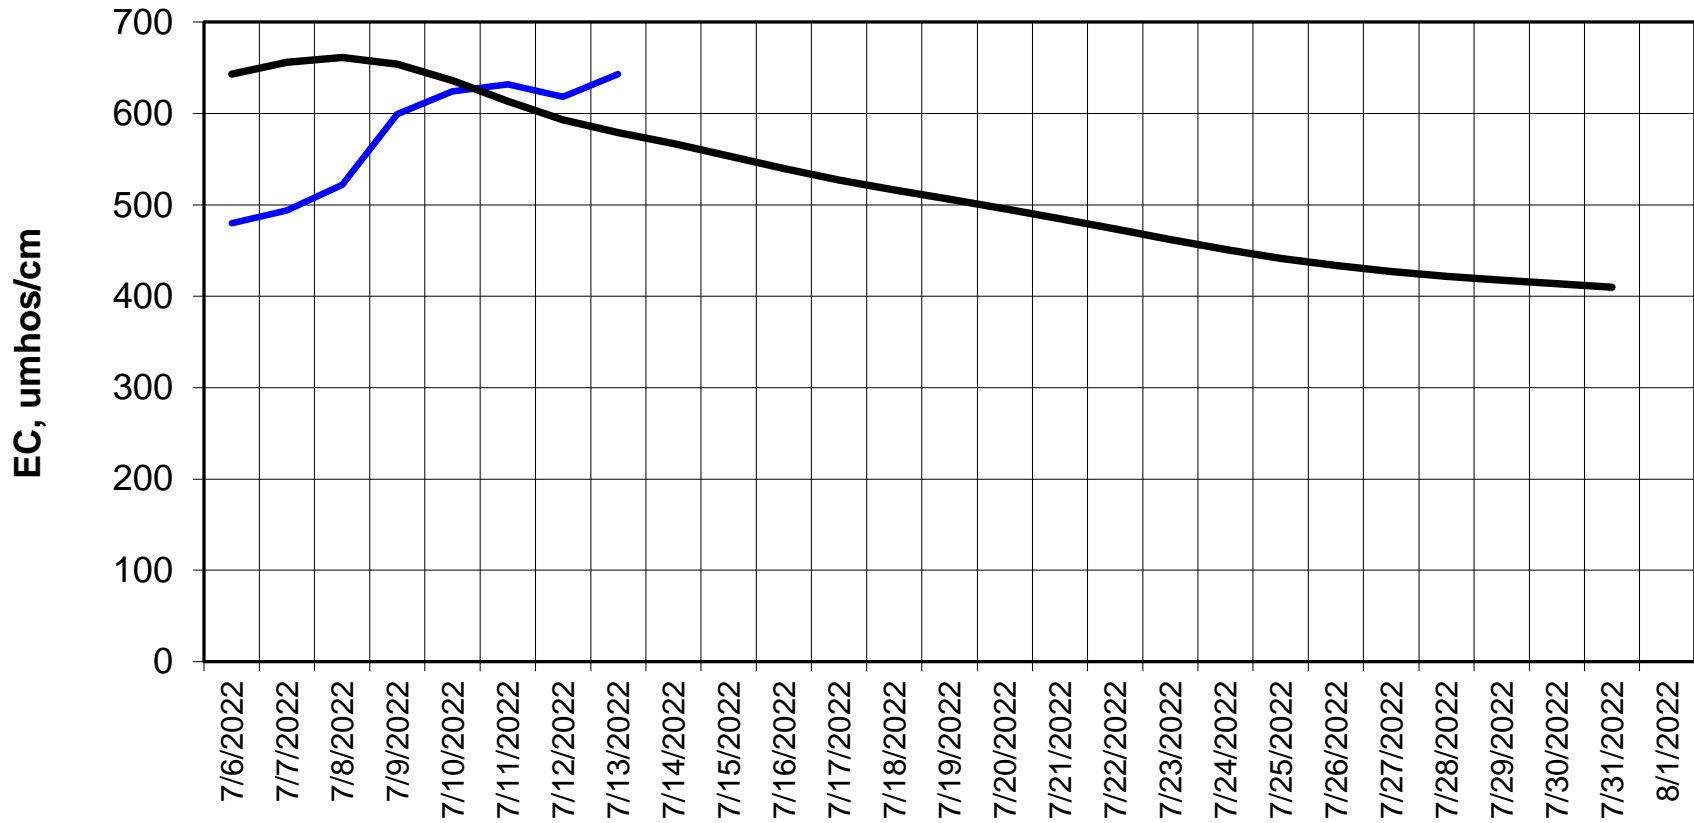

Forecasted Daily EC @ Holland Ct

Simulation Period 7/6/2022 thru 8/1/2022

Forecasted Daily EC @ Old River near Middle River

Simulation Period 7/6/2022 thru 8/1/2022

Forecasted Daily EC @ San Joaquin River at Brandt Bridge

Simulation Period 7/6/2022 thru 8/1/2022

Forecasted Daily EC @ Old River at Tracy Road

Forecasted Daily EC @ Jersey Point

Simulation Period 7/6/2022 thru 8/1/2022

Forecasted Daily EC @ Bethel

Simulation Period 7/6/2022 thru 8/1/2022