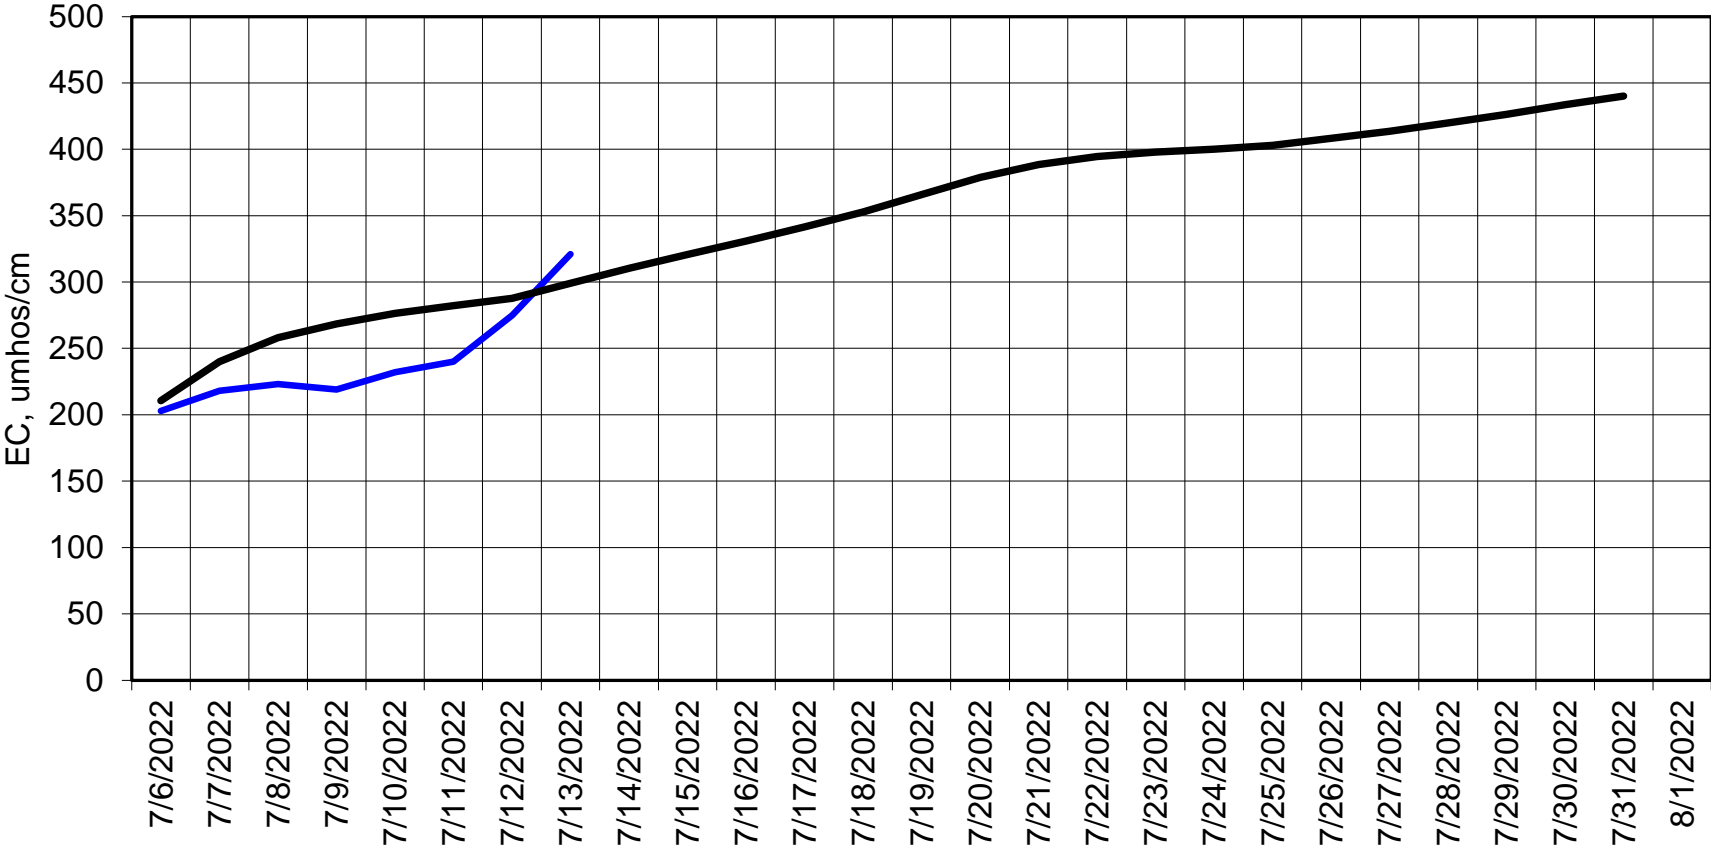

Forecasted Daily EC @ Holland Ct

Simulation Period 7/6/2022 thru 8/1/2022

Forecasted Daily EC @ Old River near Middle River

Simulation Period 7/6/2022 thru 8/1/2022

Forecasted Daily EC @ San Joaquin River at Brandt Bridge

Simulation Period 7/6/2022 thru 8/1/2022

Forecasted Daily EC @ Old River at Tracy Road

Forecasted Daily EC @ Jersey Point

Simulation Period 7/6/2022 thru 8/1/2022

Forecasted Daily EC @ Bethel

Simulation Period 7/6/2022 thru 8/1/2022