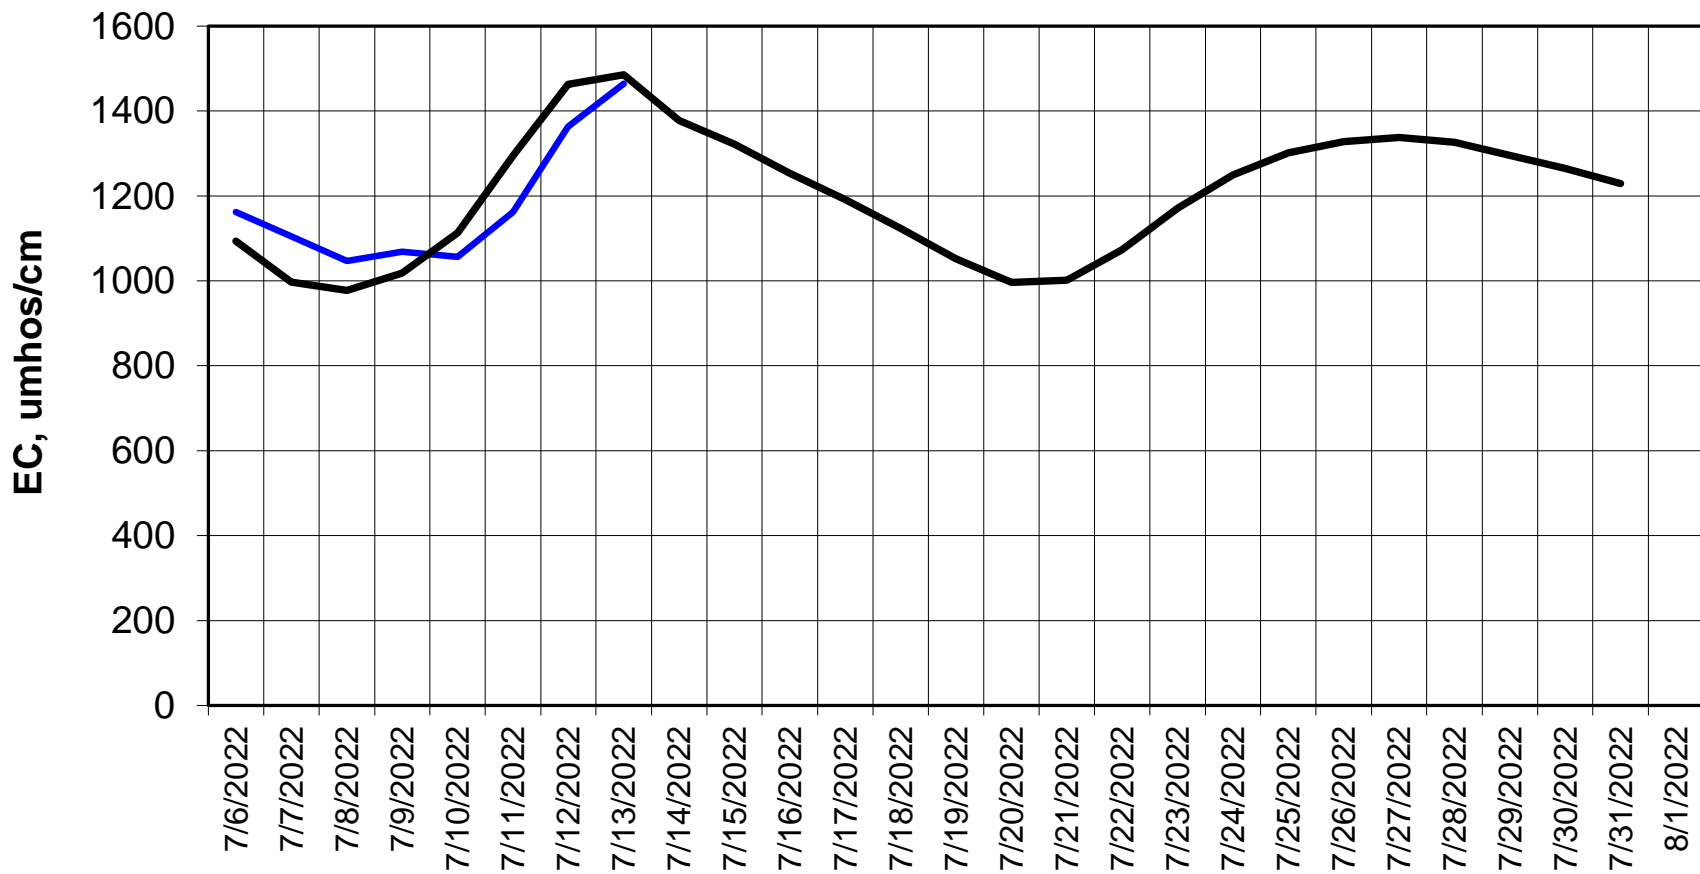

Forecasted Daily EC @ Holland Ct

Simulation Period 7/6/2022 thru 8/1/2022

Forecasted Daily EC @ Old River near Middle River

Simulation Period 7/6/2022 thru 8/1/2022

Forecasted Daily EC @ San Joaquin River at Brandt Bridge

Simulation Period 7/6/2022 thru 8/1/2022

Forecasted Daily EC @ Old River at Tracy Road

Forecasted Daily EC @ Jersey Point

Simulation Period 7/6/2022 thru 8/1/2022

Forecasted Daily EC @ Bethel

Simulation Period 7/6/2022 thru 8/1/2022