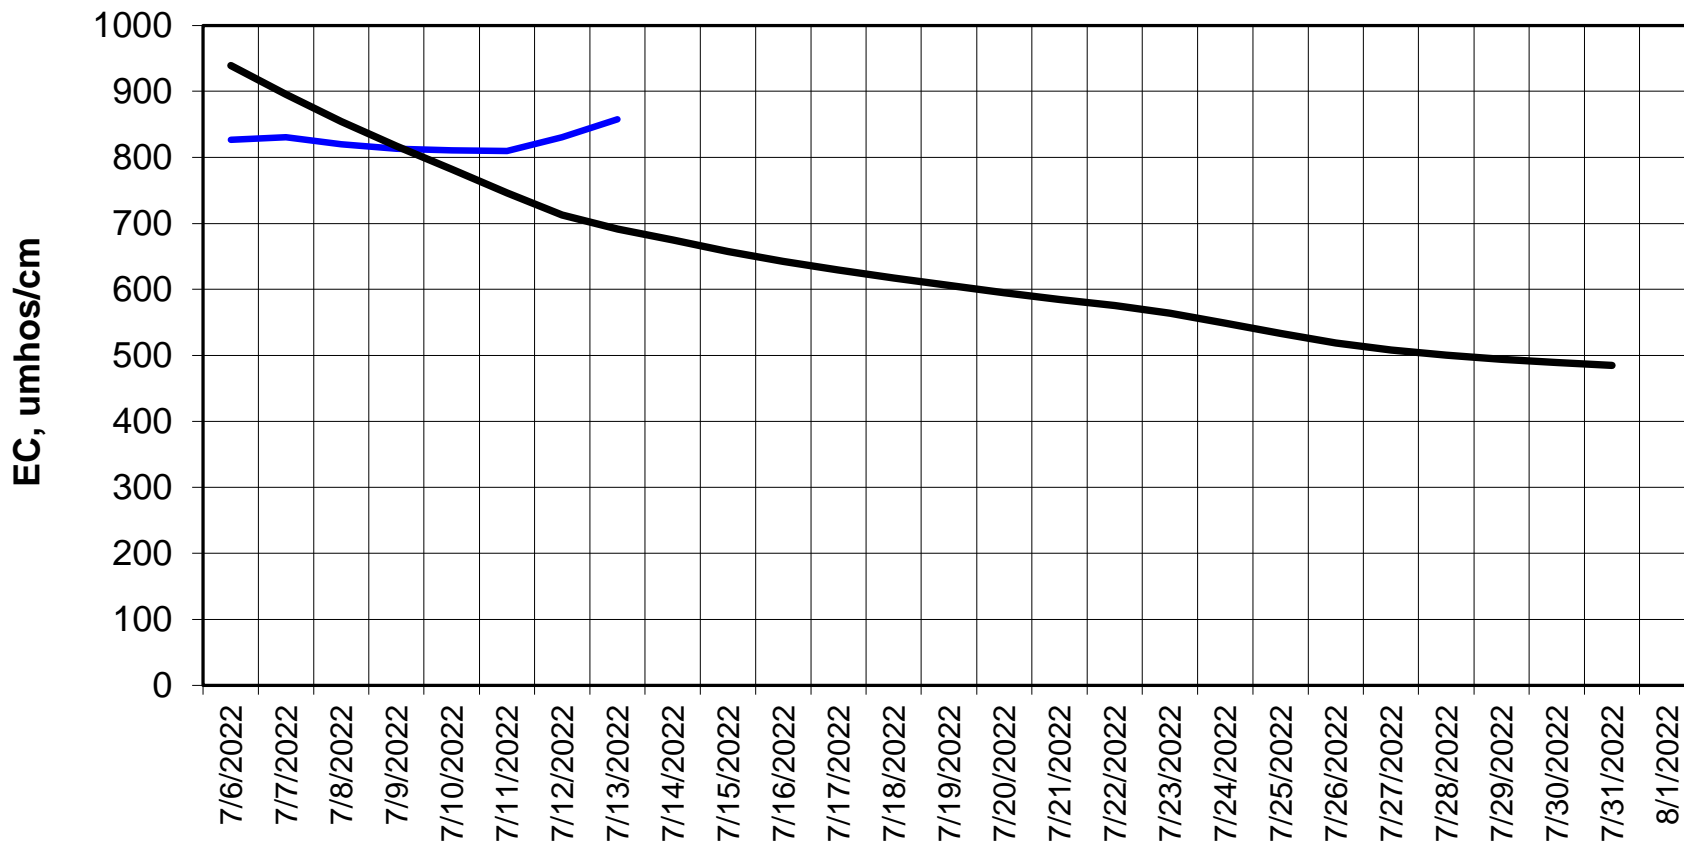

Simulation Period 7/6/2022 thru 8/1/2022

Forecasted Daily EC @ Old River at Tracy Road

Forecasted Daily EC @ Jersey Point

Simulation Period 7/6/2022 thru 8/1/2022

Forecasted Daily EC @ Bethel

Simulation Period 7/6/2022 thru 8/1/2022