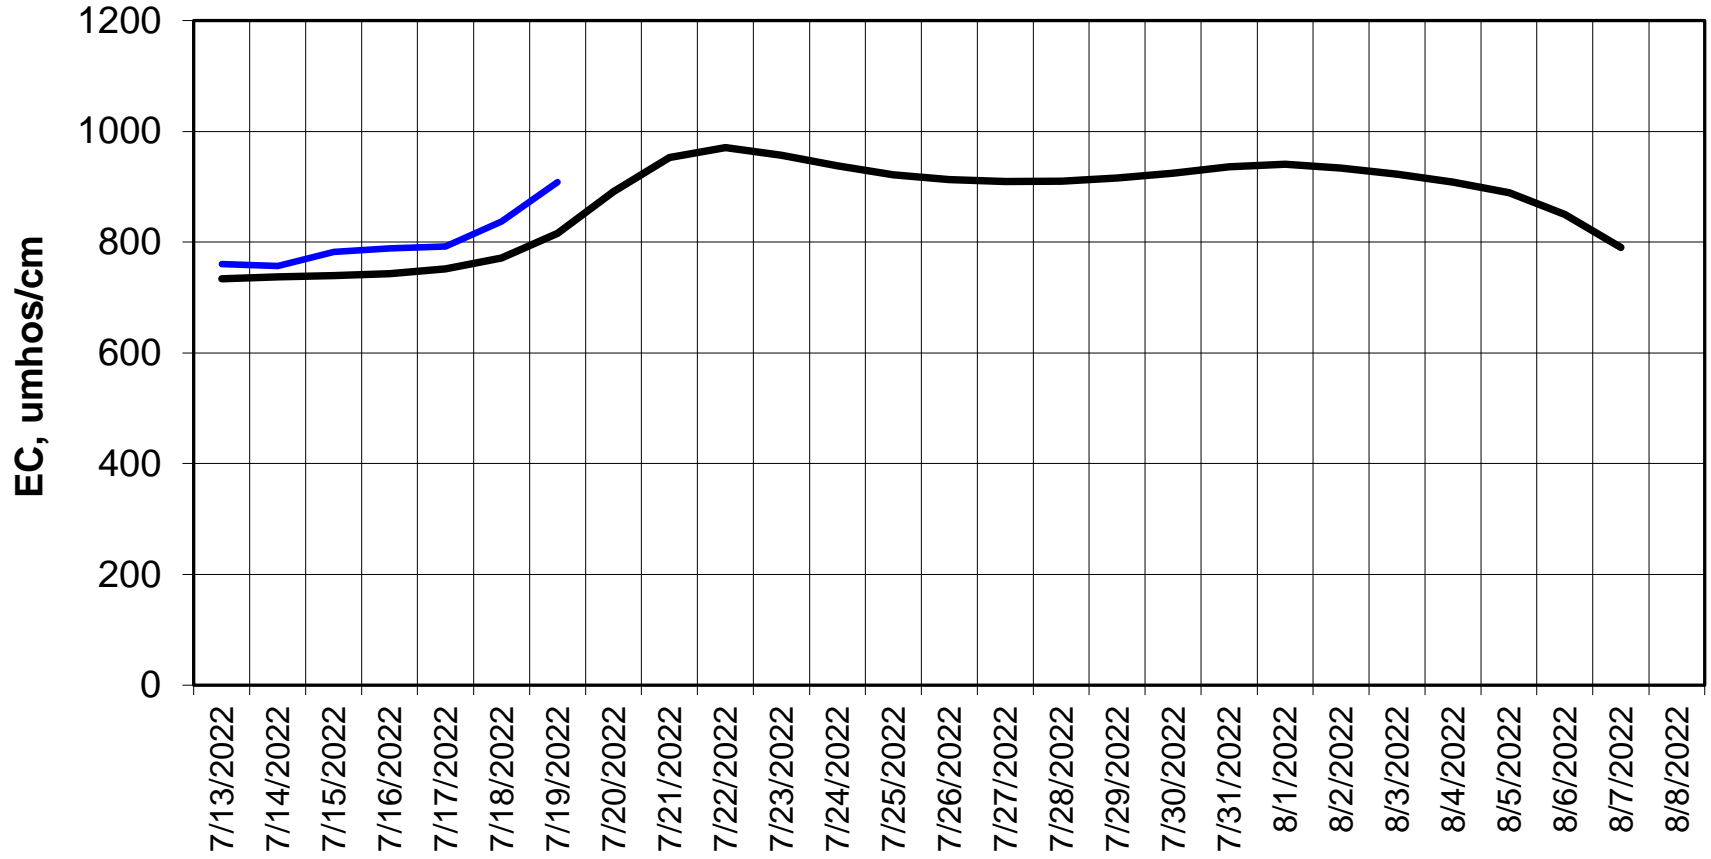

Forecasted Daily EC @ Holland Ct

Simulation Period 7/13/2022 thru 8/8/2022

Forecasted Daily EC @ Old River near Middle River

Simulation Period 7/13/2022 thru 8/8/2022

Forecasted Daily EC @ San Joaquin River at Brandt Bridge

Simulation Period 7/13/2022 thru 8/8/2022

Forecasted Daily EC @ Old River at Tracy Road

Simulation Period 7/13/2022 thru 8/8/2022

Forecasted Daily EC @ Jersey Point

Simulation Period 7/13/2022 thru 8/8/2022

Forecasted Daily EC @ Bethel

Simulation Period 7/13/2022 thru 8/8/2022