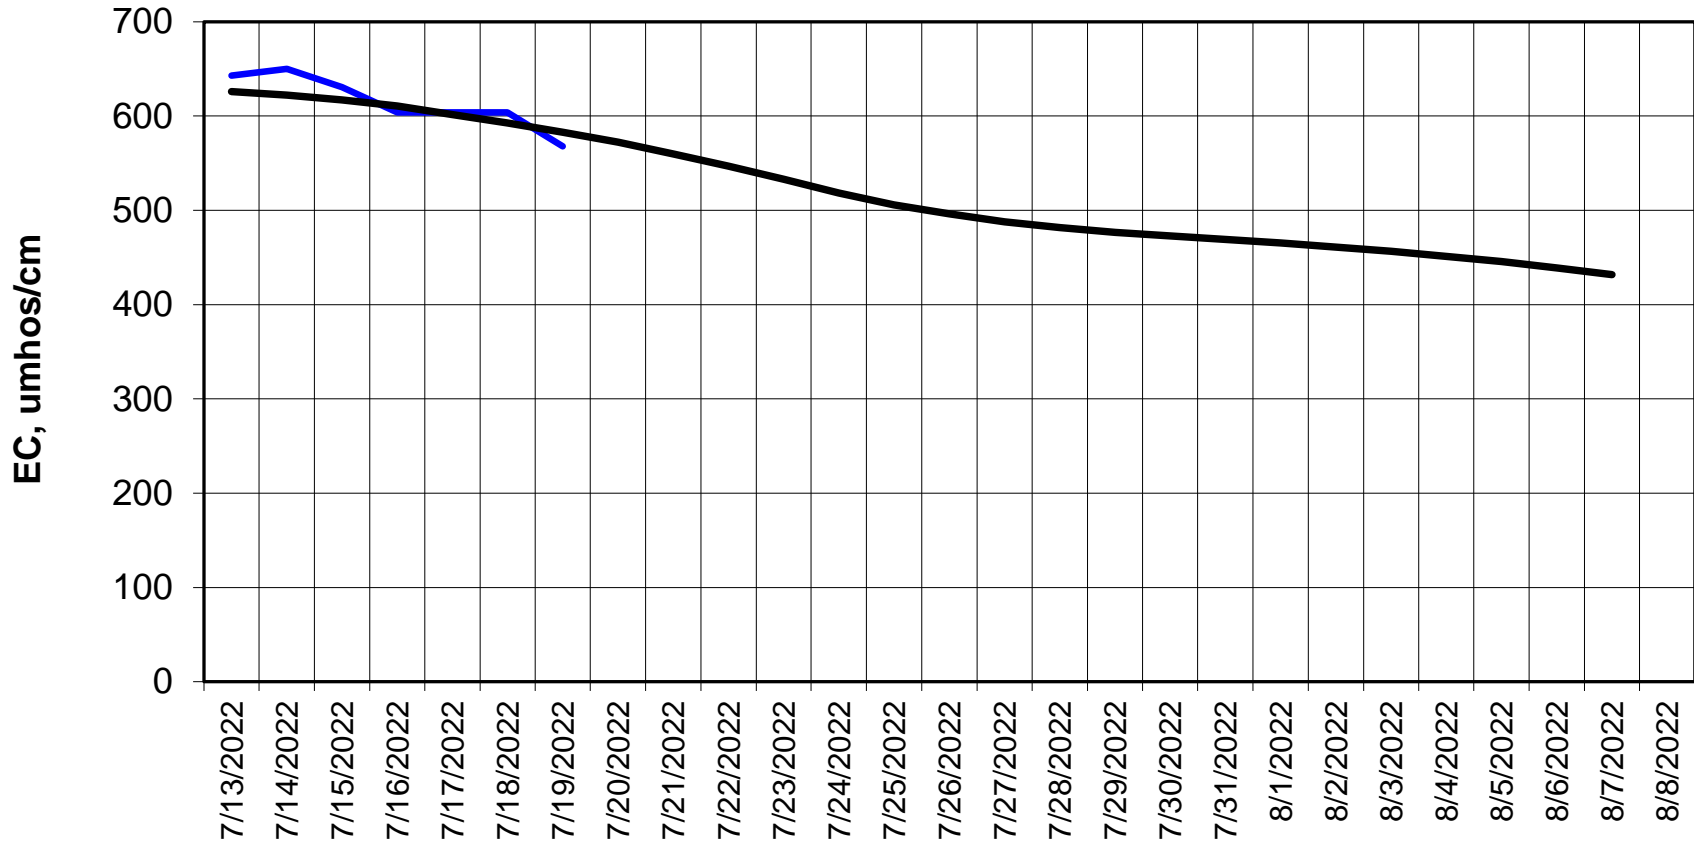

Forecasted Daily EC @ Holland Ct

Simulation Period 7/13/2022 thru 8/8/2022

Forecasted Daily EC @ Old River near Middle River

Simulation Period 7/13/2022 thru 8/8/2022

Forecasted Daily EC @ San Joaquin River at Brandt Bridge

Simulation Period 7/13/2022 thru 8/8/2022

Forecasted Daily EC @ Old River at Tracy Road

Simulation Period 7/13/2022 thru 8/8/2022

Forecasted Daily EC @ Jersey Point

Simulation Period 7/13/2022 thru 8/8/2022

Forecasted Daily EC @ Bethel

Simulation Period 7/13/2022 thru 8/8/2022