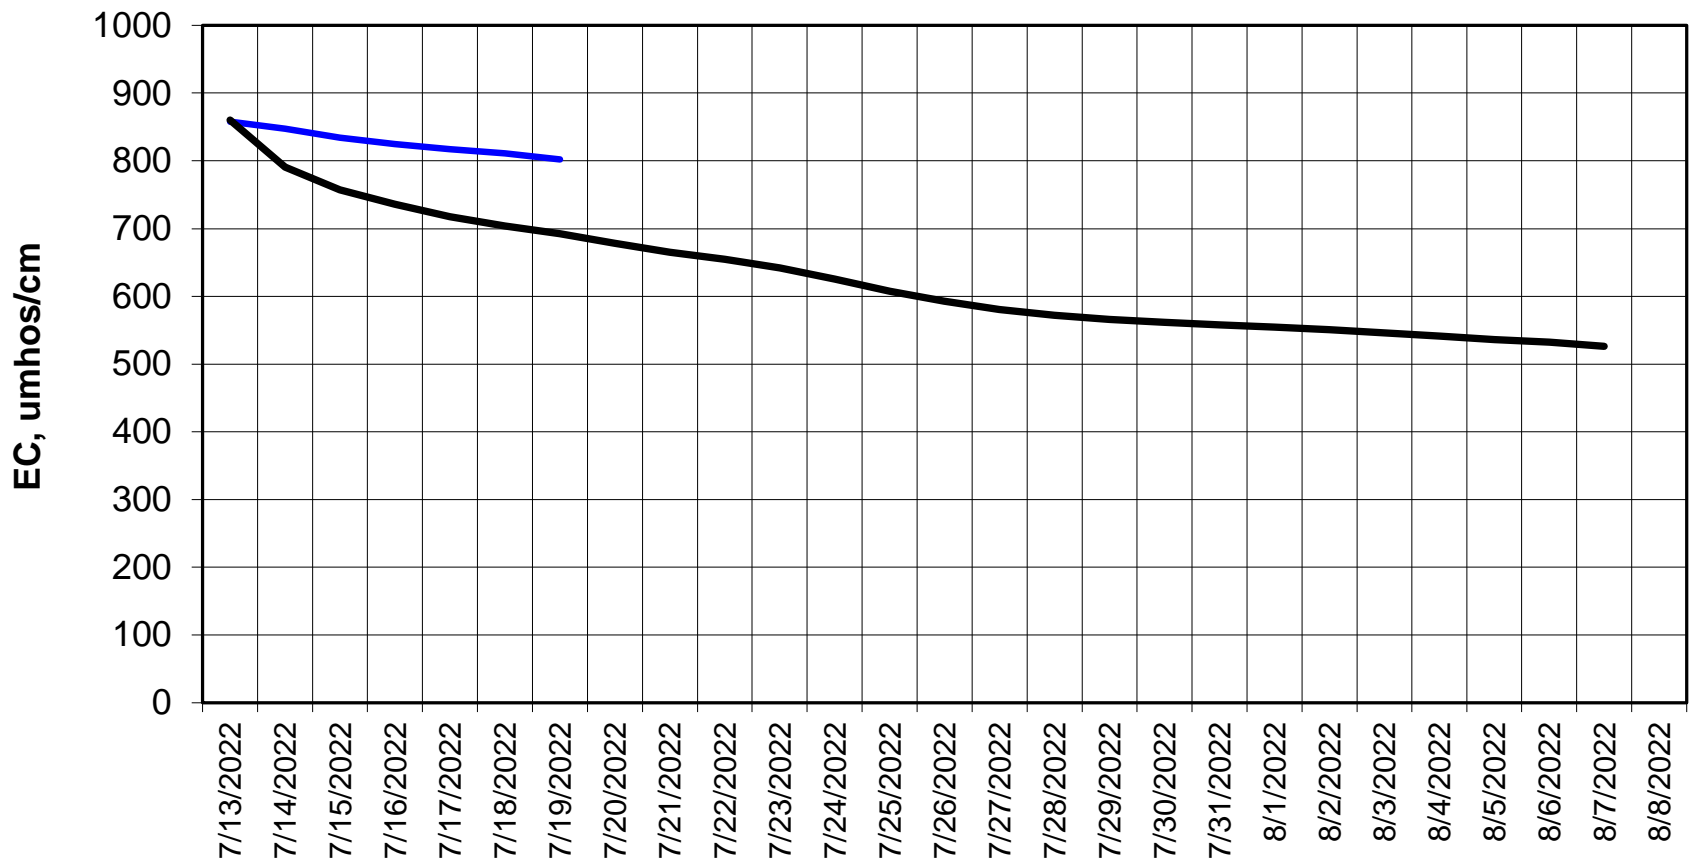

Simulation Period 7/13/2022 thru 8/8/2022

Forecasted Daily EC @ Old River at Tracy Road

Simulation Period 7/13/2022 thru 8/8/2022

Forecasted Daily EC @ Jersey Point

Simulation Period 7/13/2022 thru 8/8/2022

Forecasted Daily EC @ Bethel

Simulation Period 7/13/2022 thru 8/8/2022