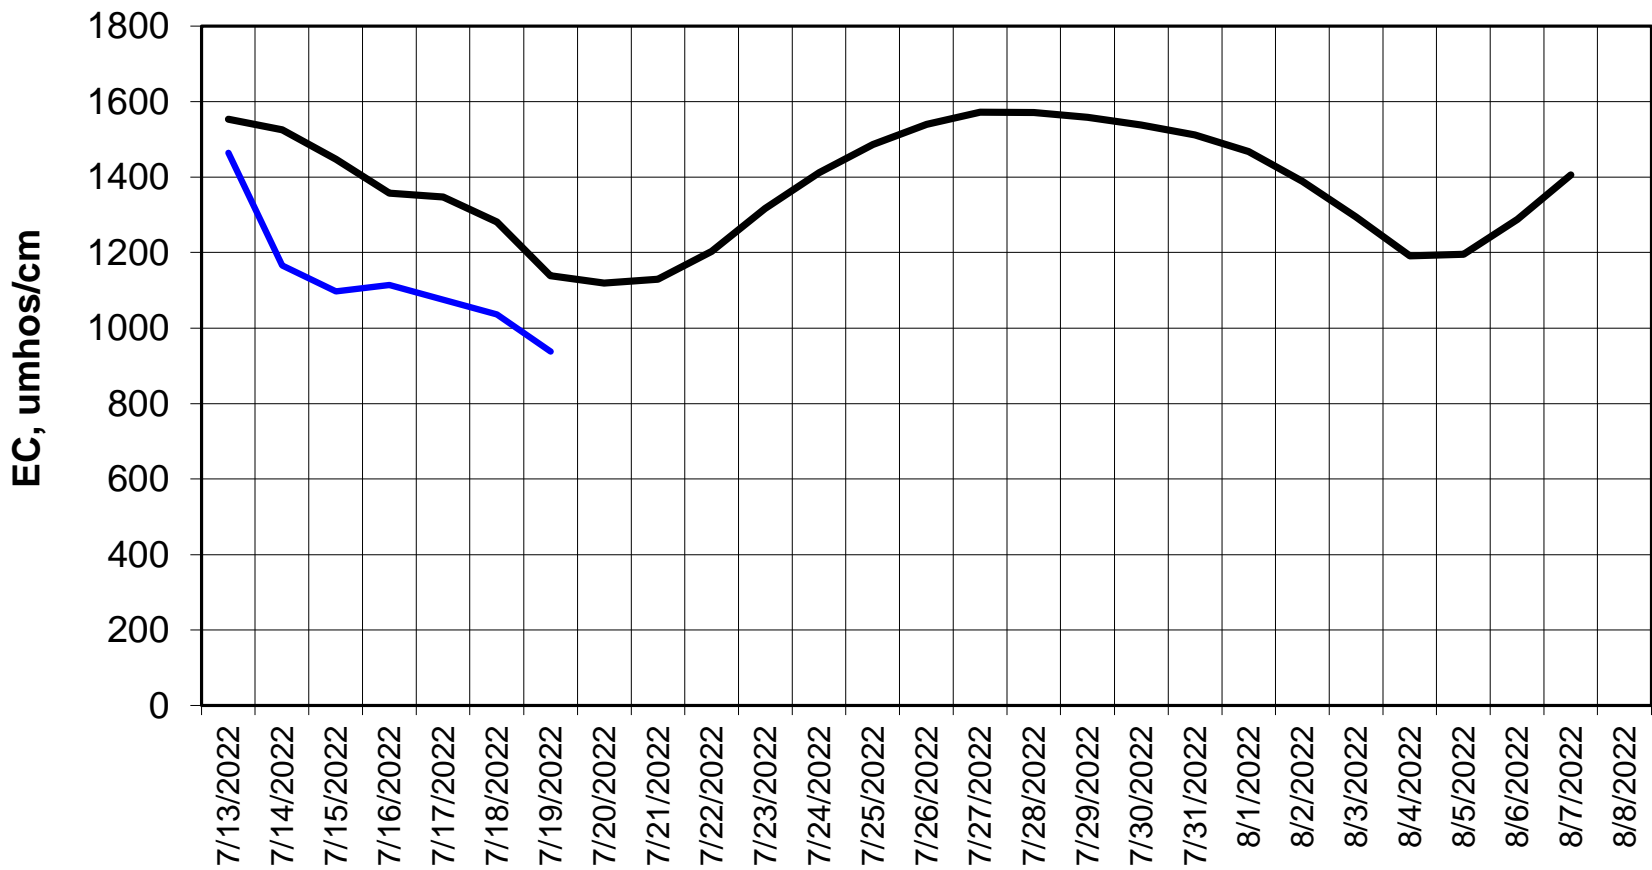

Simulation Period 7/13/2022 thru 8/8/2022

Forecasted Daily EC @ Old River at Tracy Road

Simulation Period 7/13/2022 thru 8/8/2022

Forecasted Daily EC @ Jersey Point

Simulation Period 7/13/2022 thru 8/8/2022

Forecasted Daily EC @ Bethel

Simulation Period 7/13/2022 thru 8/8/2022