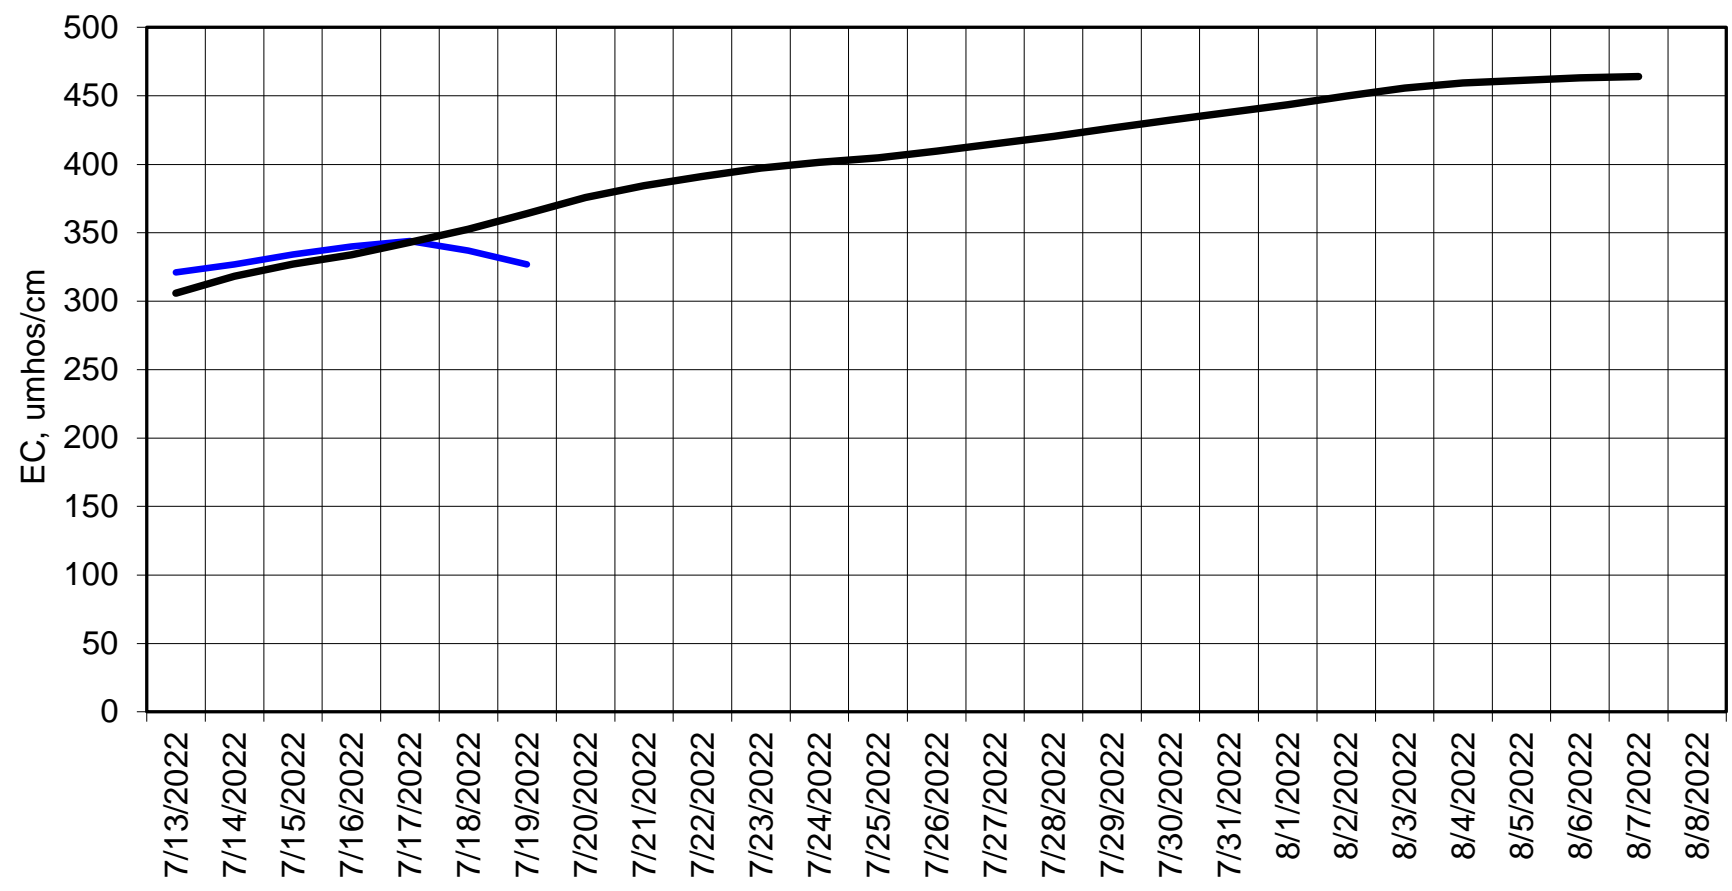

Forecasted Daily EC @ Holland Ct

Simulation Period 7/13/2022 thru 8/8/2022

Forecasted Daily EC @ Old River near Middle River

Simulation Period 7/13/2022 thru 8/8/2022

Forecasted Daily EC @ San Joaquin River at Brandt Bridge

Simulation Period 7/13/2022 thru 8/8/2022

Forecasted Daily EC @ Old River at Tracy Road

Simulation Period 7/13/2022 thru 8/8/2022

Forecasted Daily EC @ Jersey Point

Simulation Period 7/13/2022 thru 8/8/2022

Forecasted Daily EC @ Bethel

Simulation Period 7/13/2022 thru 8/8/2022