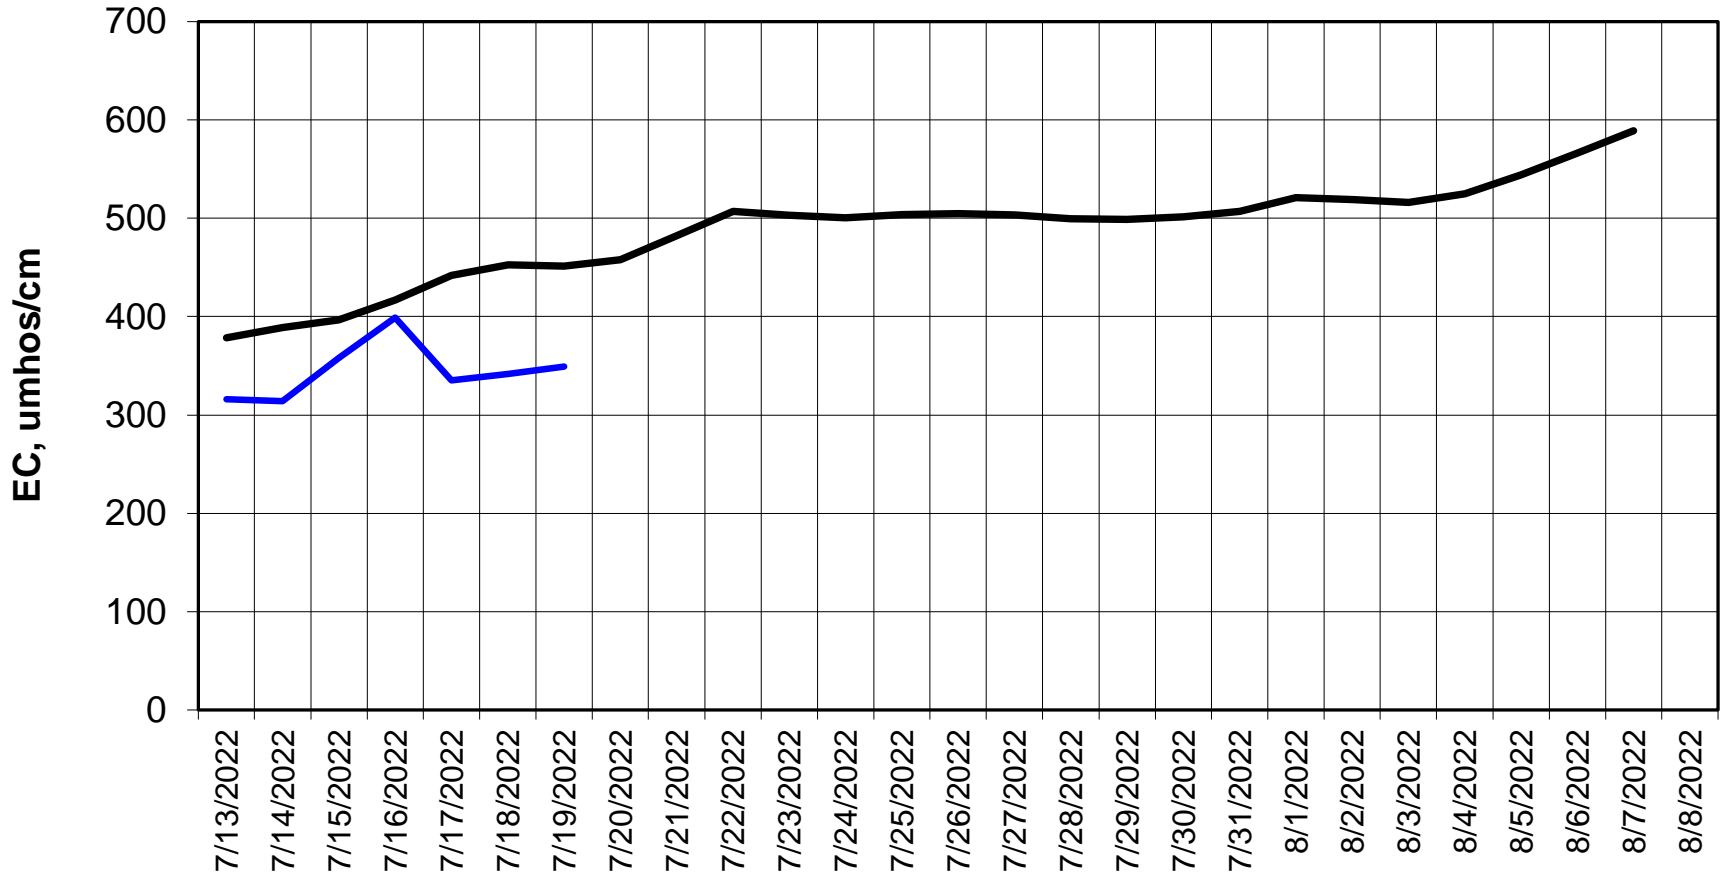

Forecasted Daily EC @ Holland Ct

Simulation Period 7/13/2022 thru 8/8/2022

Forecasted Daily EC @ Old River near Middle River

Simulation Period 7/13/2022 thru 8/8/2022

Forecasted Daily EC @ San Joaquin River at Brandt Bridge

Simulation Period 7/13/2022 thru 8/8/2022

Forecasted Daily EC @ Old River at Tracy Road

Simulation Period 7/13/2022 thru 8/8/2022

Forecasted Daily EC @ Jersey Point

Simulation Period 7/13/2022 thru 8/8/2022

Forecasted Daily EC @ Bethel

Simulation Period 7/13/2022 thru 8/8/2022