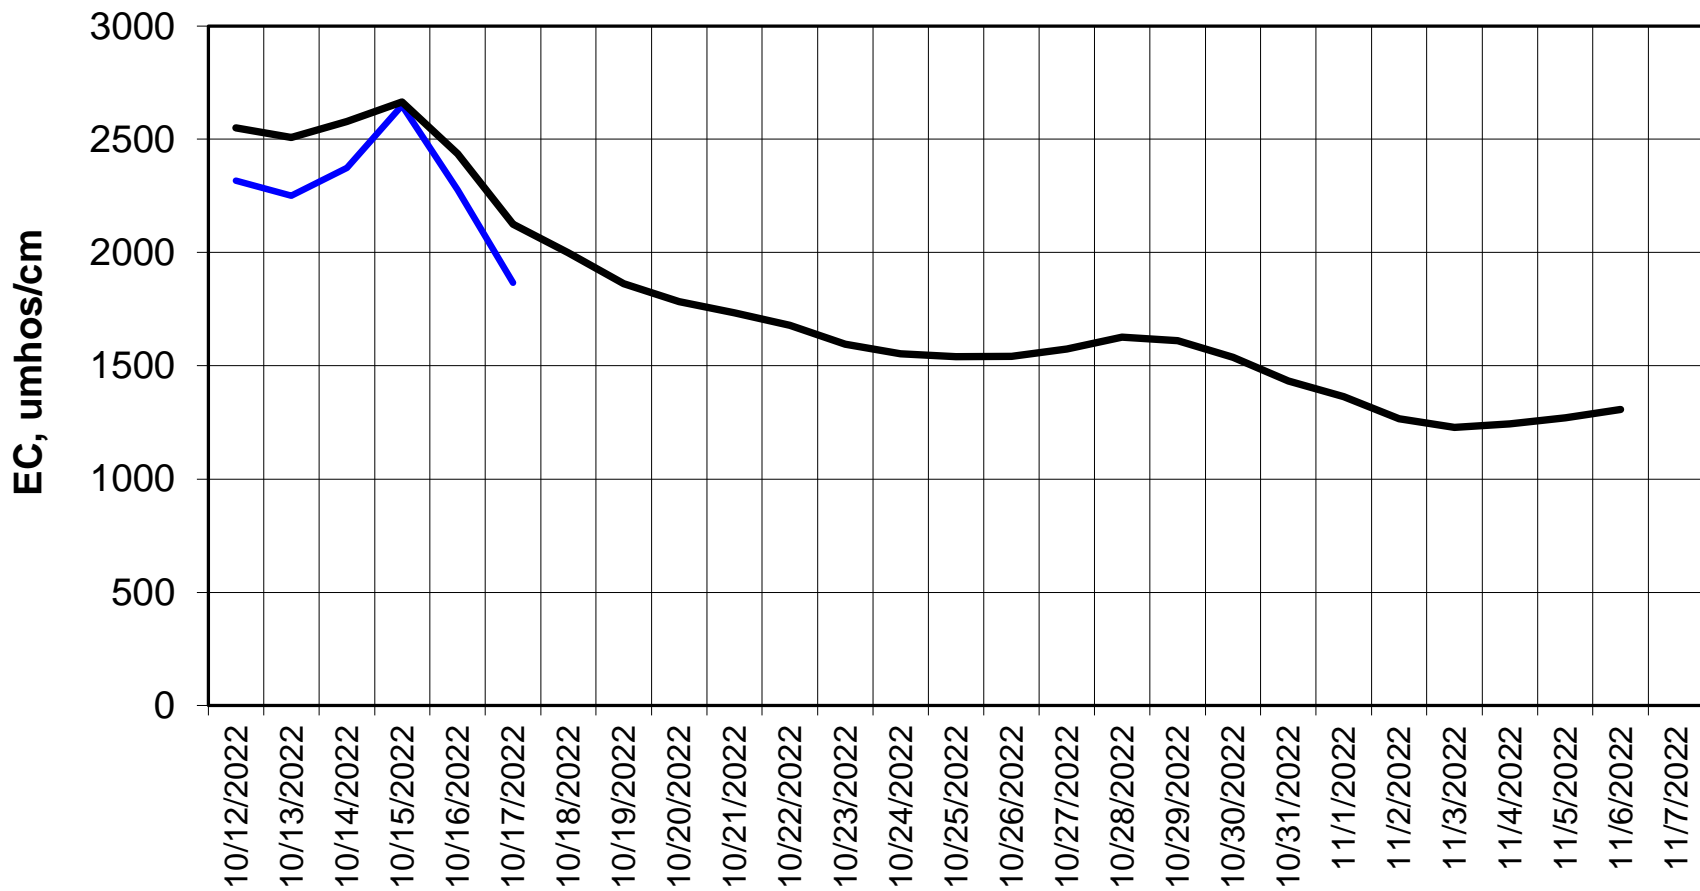

Forecasted Daily EC @ Holland Ct

Simulation Period 10/12/2022 thru 11/7/2022

Forecasted Daily EC @ Old River near Middle River

Forecasted Daily EC @ San Joaquin River at Brandt Bridge

Simulation Period 10/12/2022 thru 11/7/2022

Forecasted Daily EC @ Old River at Tracy Road

Forecasted Daily EC @ Jersey Point

Simulation Period 10/12/2022 thru 11/7/2022

Forecasted Daily EC @ Bethel

Simulation Period 10/12/2022 thru 11/7/2022