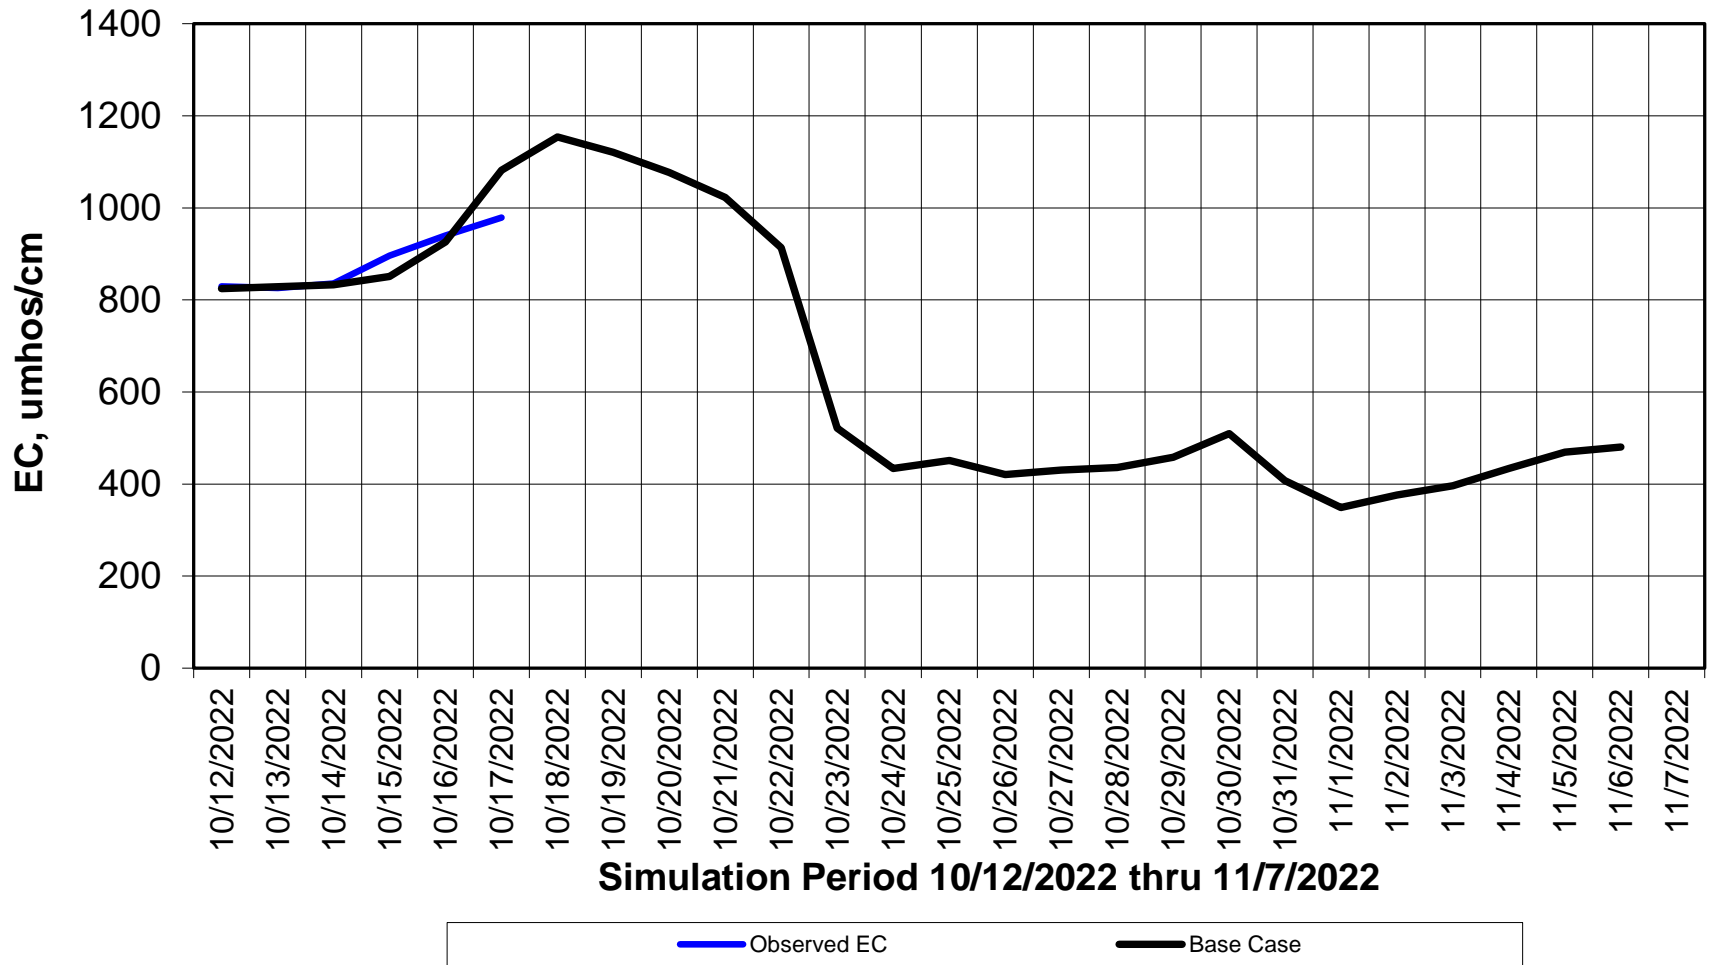

Forecasted Daily EC @ Holland Ct

Simulation Period 10/12/2022 thru 11/7/2022

Forecasted Daily EC @ Old River near Middle River

Forecasted Daily EC @ San Joaquin River at Brandt Bridge

Simulation Period 10/12/2022 thru 11/7/2022

Forecasted Daily EC @ Old River at Tracy Road

Forecasted Daily EC @ Jersey Point

Simulation Period 10/12/2022 thru 11/7/2022

Forecasted Daily EC @ Bethel

Simulation Period 10/12/2022 thru 11/7/2022