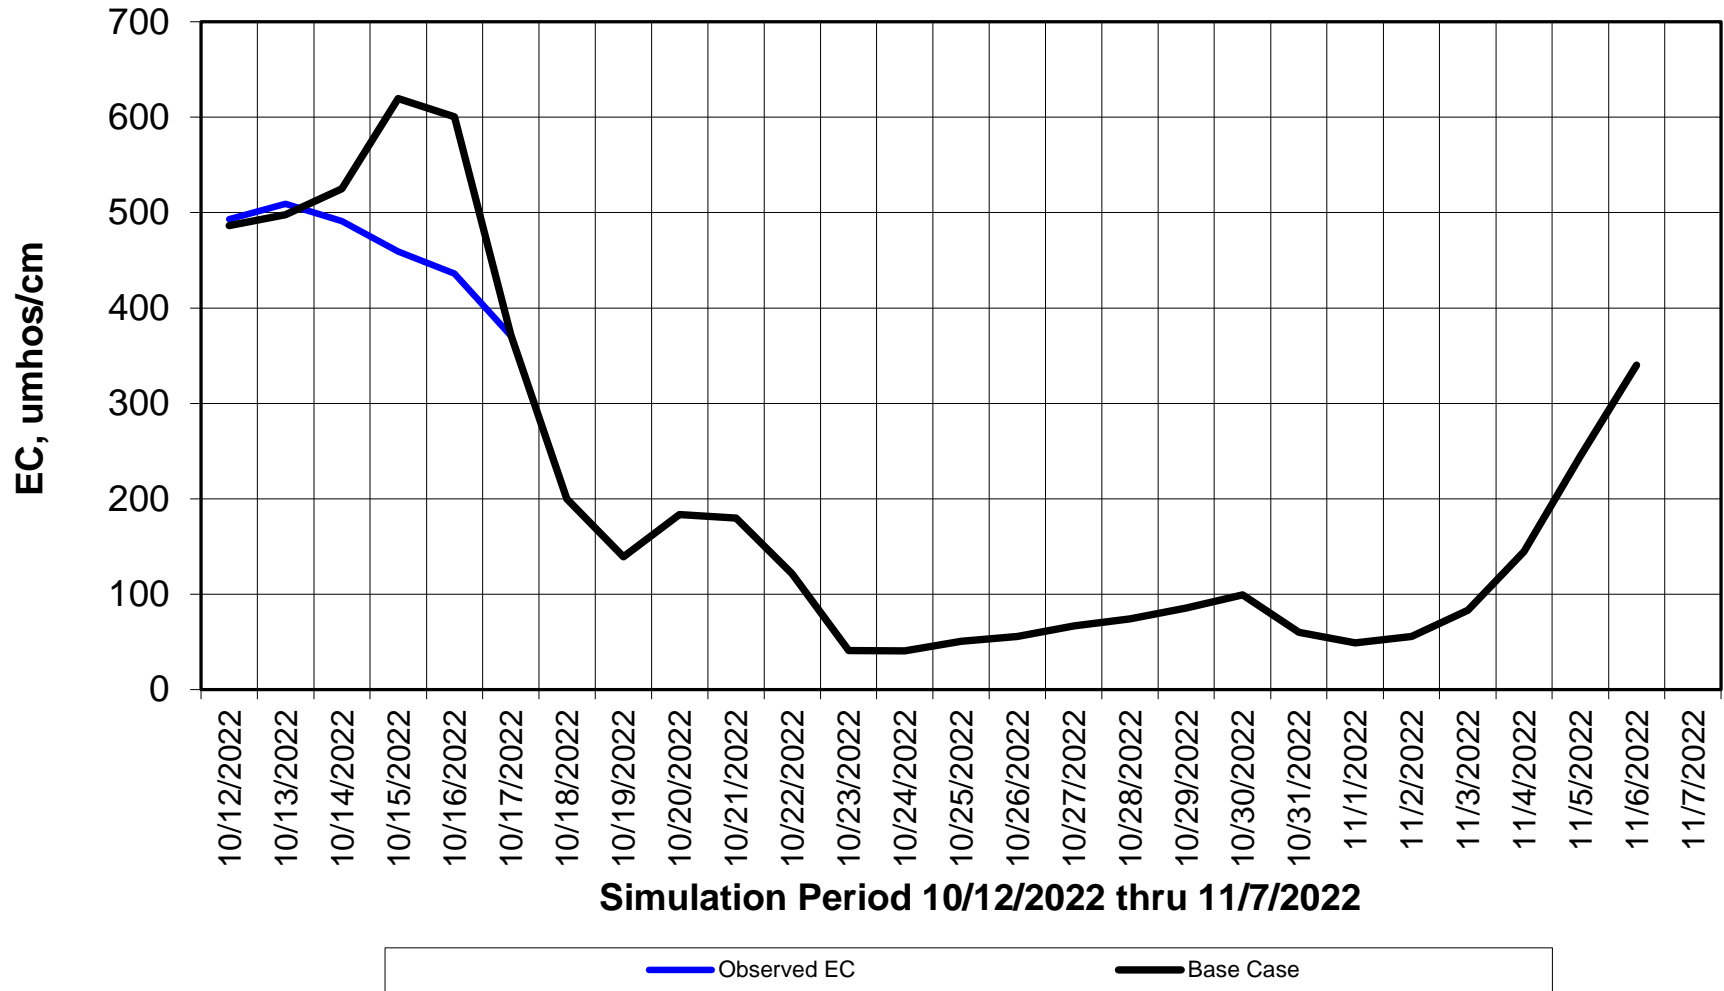

Forecasted Daily EC @ Holland Ct

Simulation Period 10/12/2022 thru 11/7/2022

Forecasted Daily EC @ Old River near Middle River

Forecasted Daily EC @ San Joaquin River at Brandt Bridge

Simulation Period 10/12/2022 thru 11/7/2022

Forecasted Daily EC @ Old River at Tracy Road

Forecasted Daily EC @ Jersey Point

Simulation Period 10/12/2022 thru 11/7/2022

Forecasted Daily EC @ Bethel

Simulation Period 10/12/2022 thru 11/7/2022