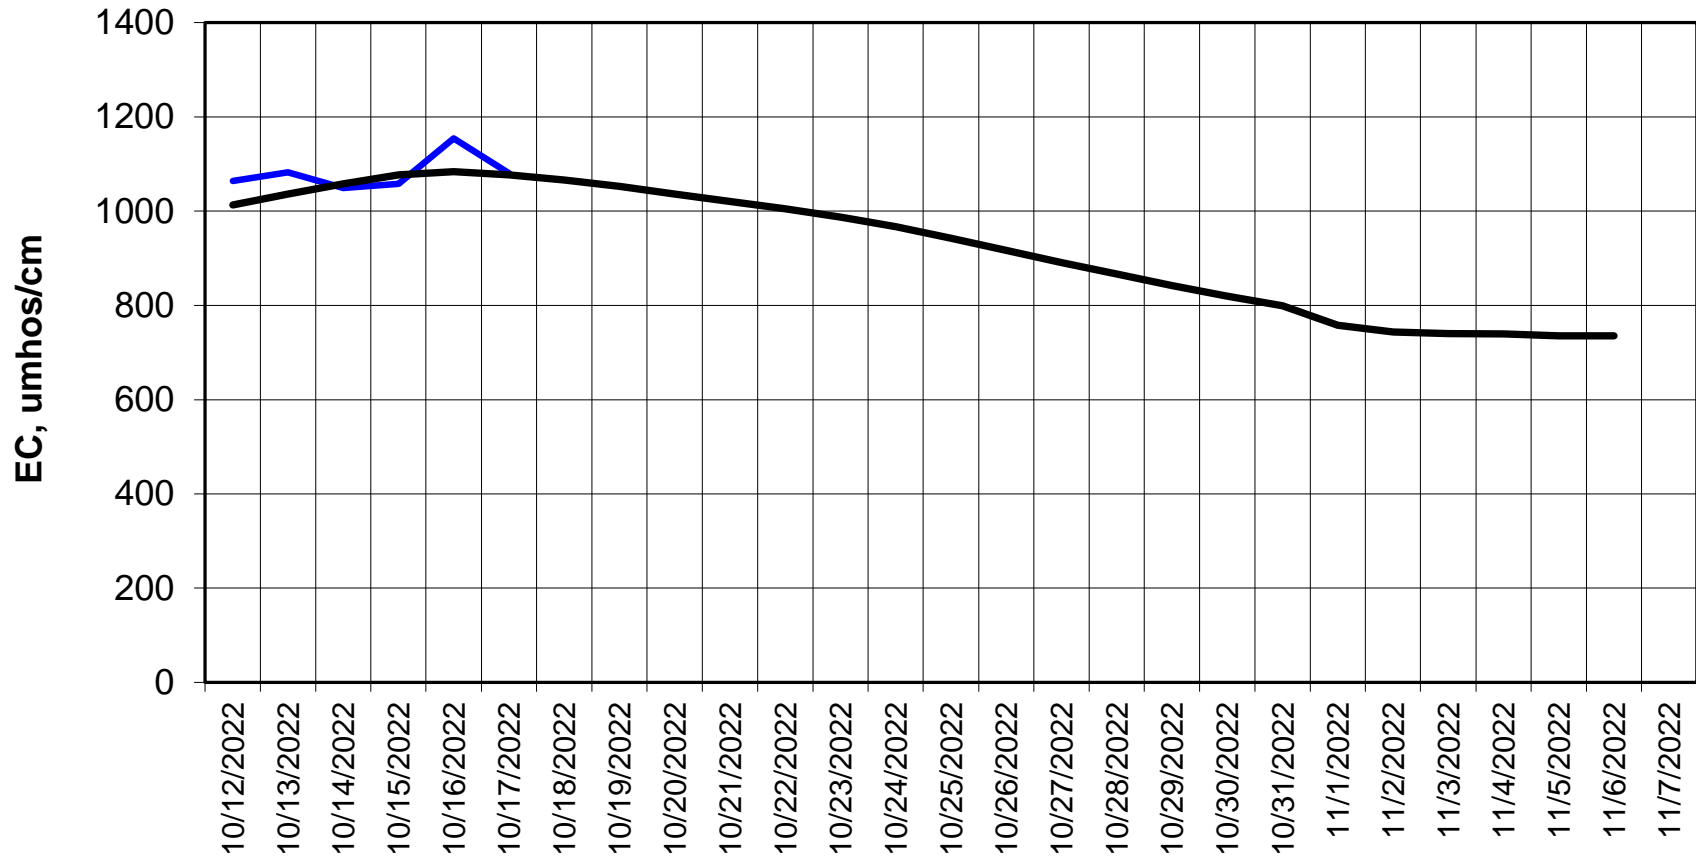

Forecasted Daily EC @ Holland Ct

Simulation Period 10/12/2022 thru 11/7/2022

Forecasted Daily EC @ Old River near Middle River

Forecasted Daily EC @ San Joaquin River at Brandt Bridge

Simulation Period 10/12/2022 thru 11/7/2022

Forecasted Daily EC @ Old River at Tracy Road

Forecasted Daily EC @ Jersey Point

Simulation Period 10/12/2022 thru 11/7/2022

Forecasted Daily EC @ Bethel

Simulation Period 10/12/2022 thru 11/7/2022