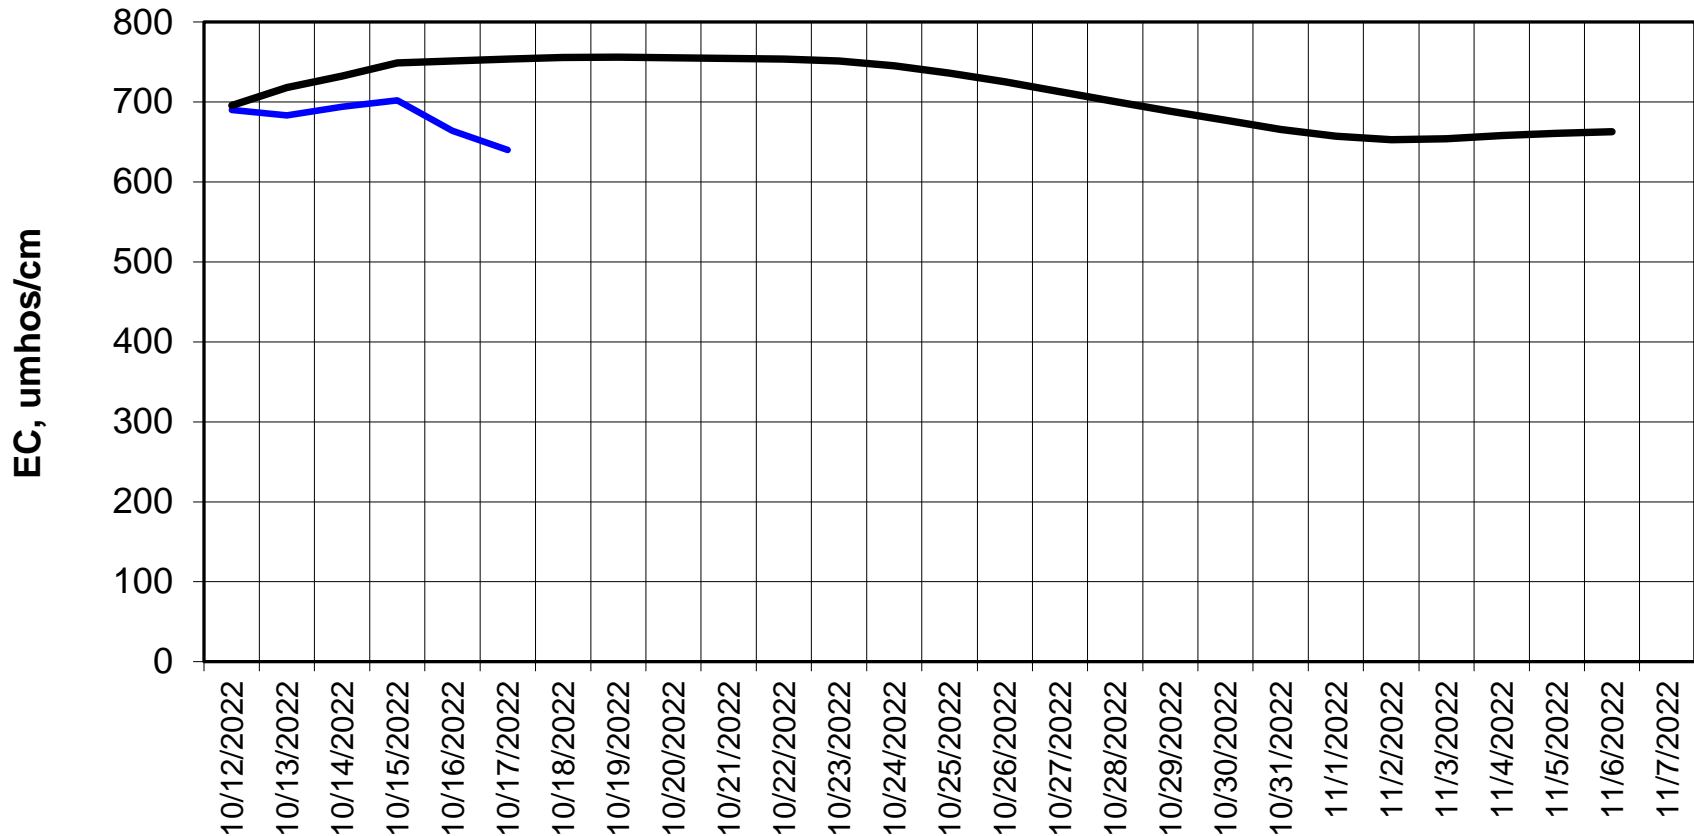

Forecasted Daily EC @ Holland Ct

Simulation Period 10/12/2022 thru 11/7/2022

Forecasted Daily EC @ Old River near Middle River

Forecasted Daily EC @ San Joaquin River at Brandt Bridge

Simulation Period 10/12/2022 thru 11/7/2022

Forecasted Daily EC @ Old River at Tracy Road

Forecasted Daily EC @ Jersey Point

Simulation Period 10/12/2022 thru 11/7/2022

Forecasted Daily EC @ Bethel

Simulation Period 10/12/2022 thru 11/7/2022