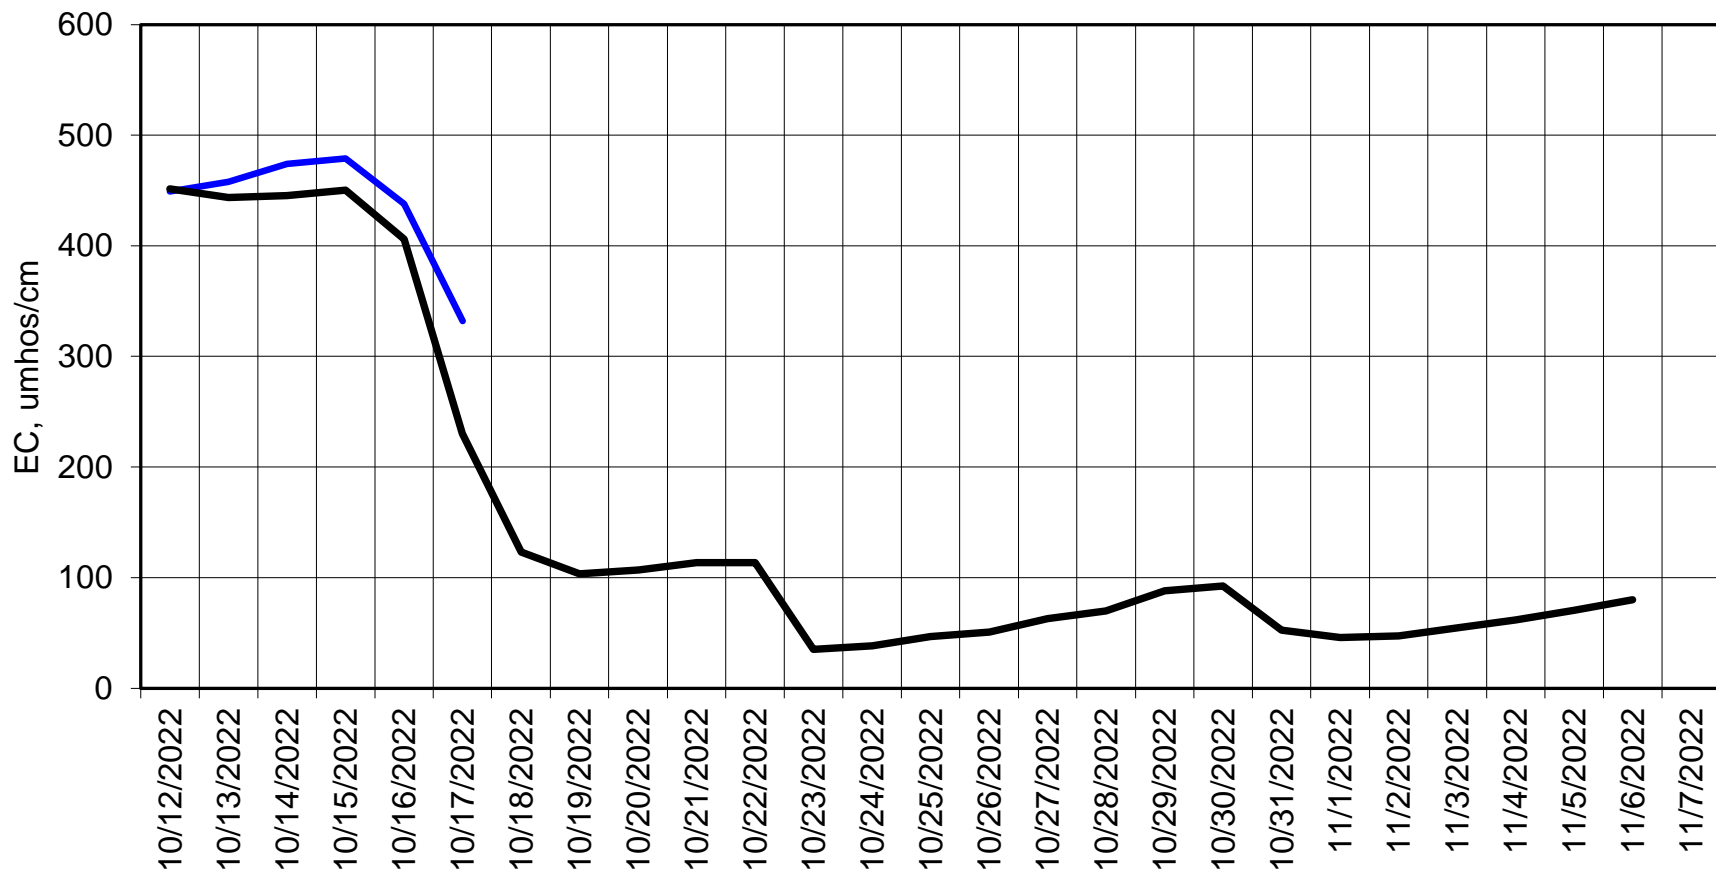

Forecasted Daily EC @ Holland Ct

Simulation Period 10/12/2022 thru 11/7/2022

Forecasted Daily EC @ Old River near Middle River

Forecasted Daily EC @ San Joaquin River at Brandt Bridge

Simulation Period 10/12/2022 thru 11/7/2022

Forecasted Daily EC @ Old River at Tracy Road

Forecasted Daily EC @ Jersey Point

Simulation Period 10/12/2022 thru 11/7/2022

Forecasted Daily EC @ Bethel

Simulation Period 10/12/2022 thru 11/7/2022