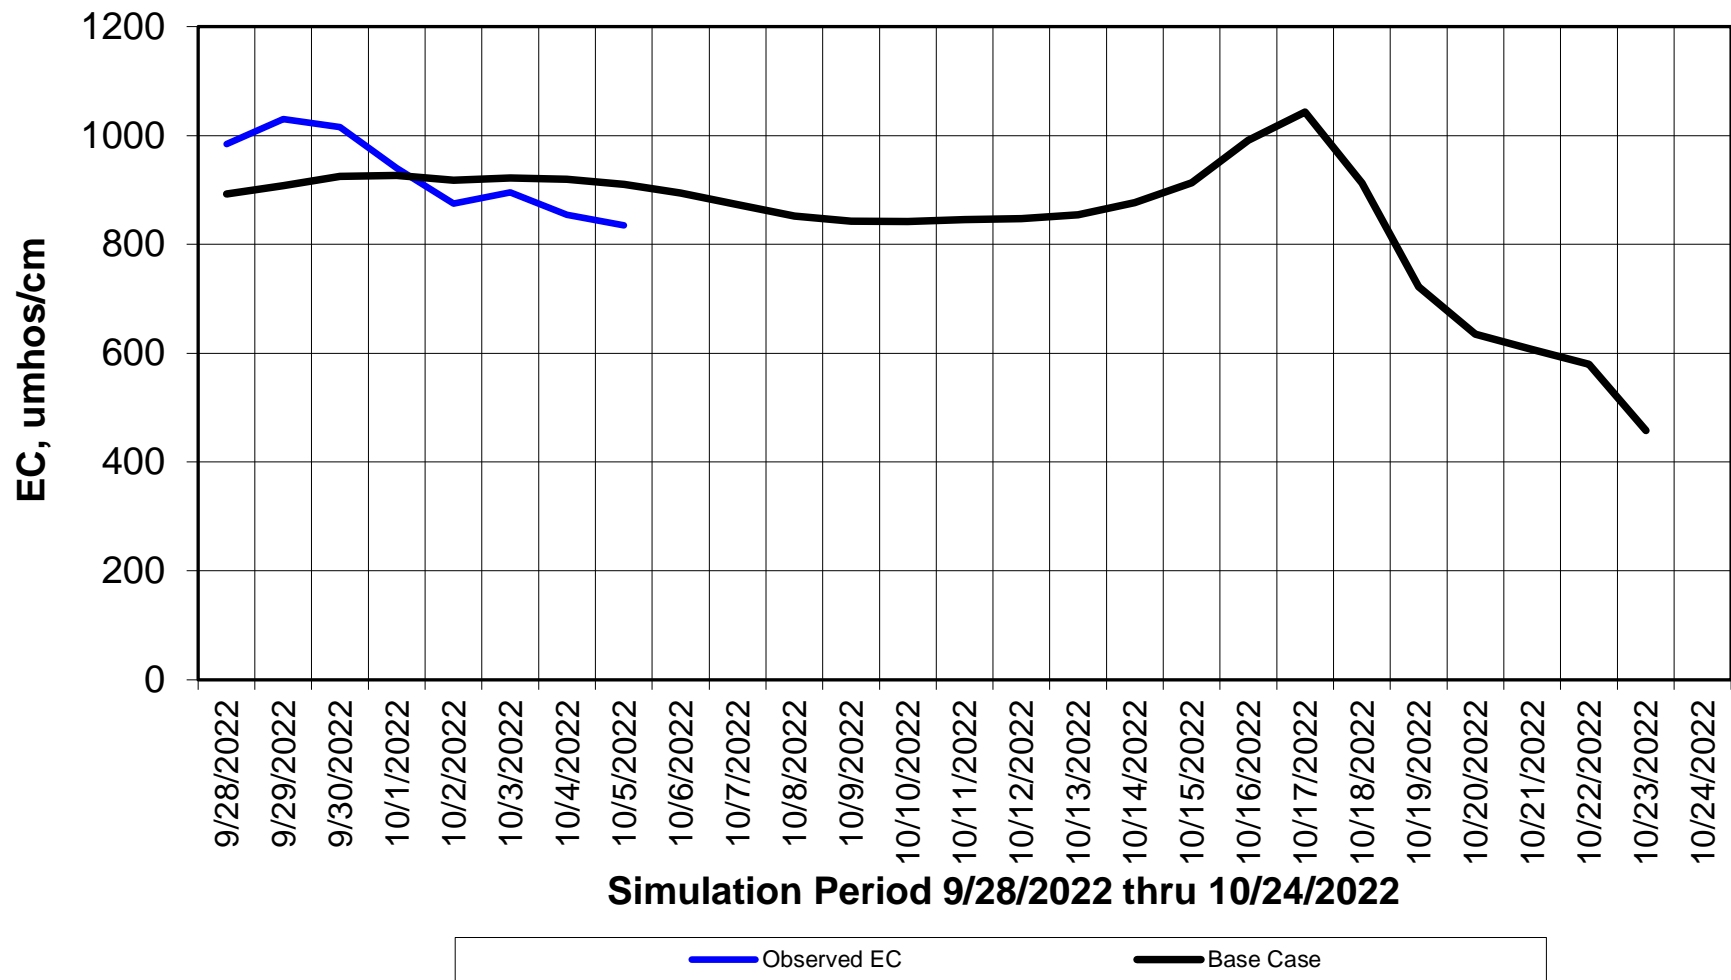

Forecasted Daily EC @ Holland Ct

Simulation Period 9/28/2022 thru 10/24/2022

Forecasted Daily EC @ Old River near Middle River

Forecasted Daily EC @ San Joaquin River at Brandt Bridge

Simulation Period 9/28/2022 thru 10/24/2022

Forecasted Daily EC @ Old River at Tracy Road

Forecasted Daily EC @ Jersey Point

Simulation Period 9/28/2022 thru 10/24/2022

Forecasted Daily EC @ Bethel

Simulation Period 9/28/2022 thru 10/24/2022