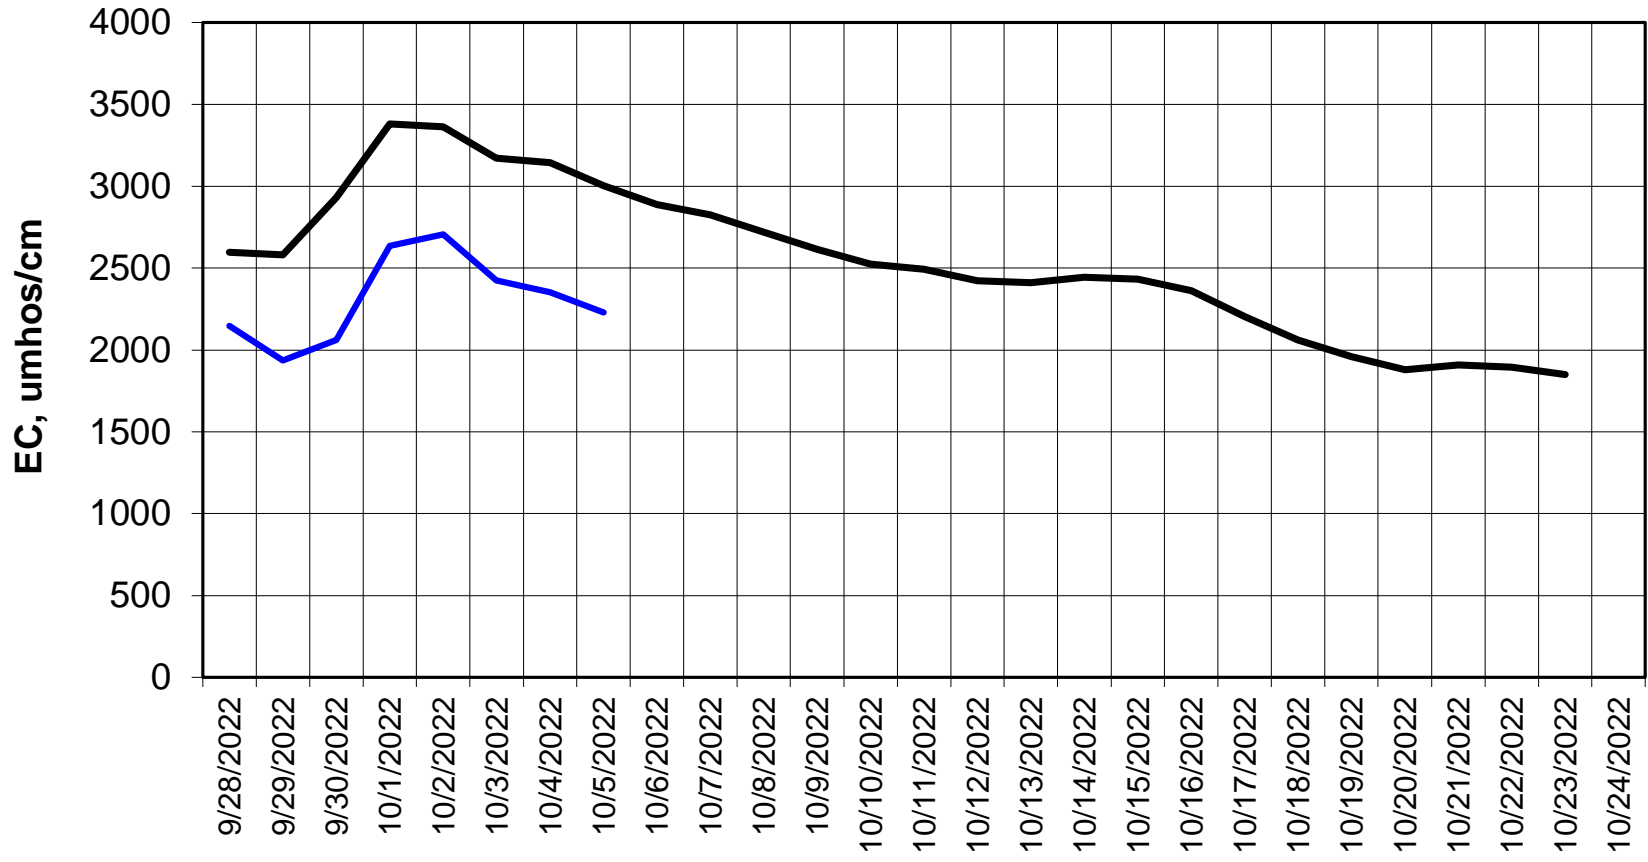

Forecasted Daily EC @ Holland Ct

Simulation Period 9/28/2022 thru 10/24/2022

Forecasted Daily EC @ Old River near Middle River

Forecasted Daily EC @ San Joaquin River at Brandt Bridge

Simulation Period 9/28/2022 thru 10/24/2022

Forecasted Daily EC @ Old River at Tracy Road

Forecasted Daily EC @ Jersey Point

Simulation Period 9/28/2022 thru 10/24/2022

Forecasted Daily EC @ Bethel

Simulation Period 9/28/2022 thru 10/24/2022