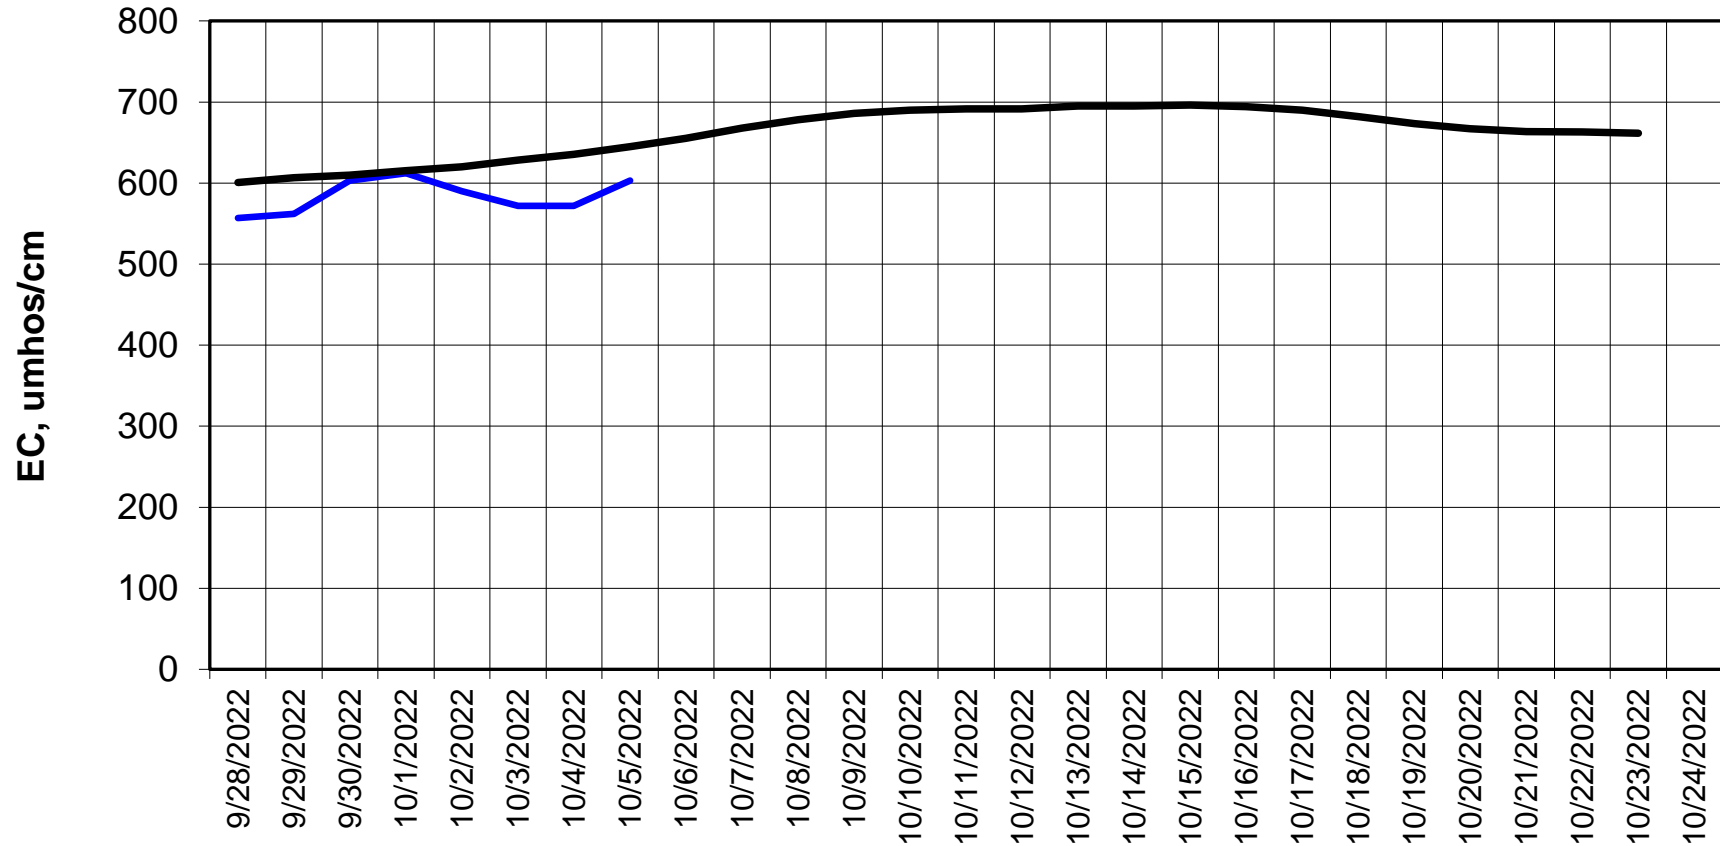

Forecasted Daily EC @ Holland Ct

Simulation Period 9/28/2022 thru 10/24/2022

Forecasted Daily EC @ Old River near Middle River

Forecasted Daily EC @ San Joaquin River at Brandt Bridge

Simulation Period 9/28/2022 thru 10/24/2022

Forecasted Daily EC @ Old River at Tracy Road

Forecasted Daily EC @ Jersey Point

Simulation Period 9/28/2022 thru 10/24/2022

Forecasted Daily EC @ Bethel

Simulation Period 9/28/2022 thru 10/24/2022