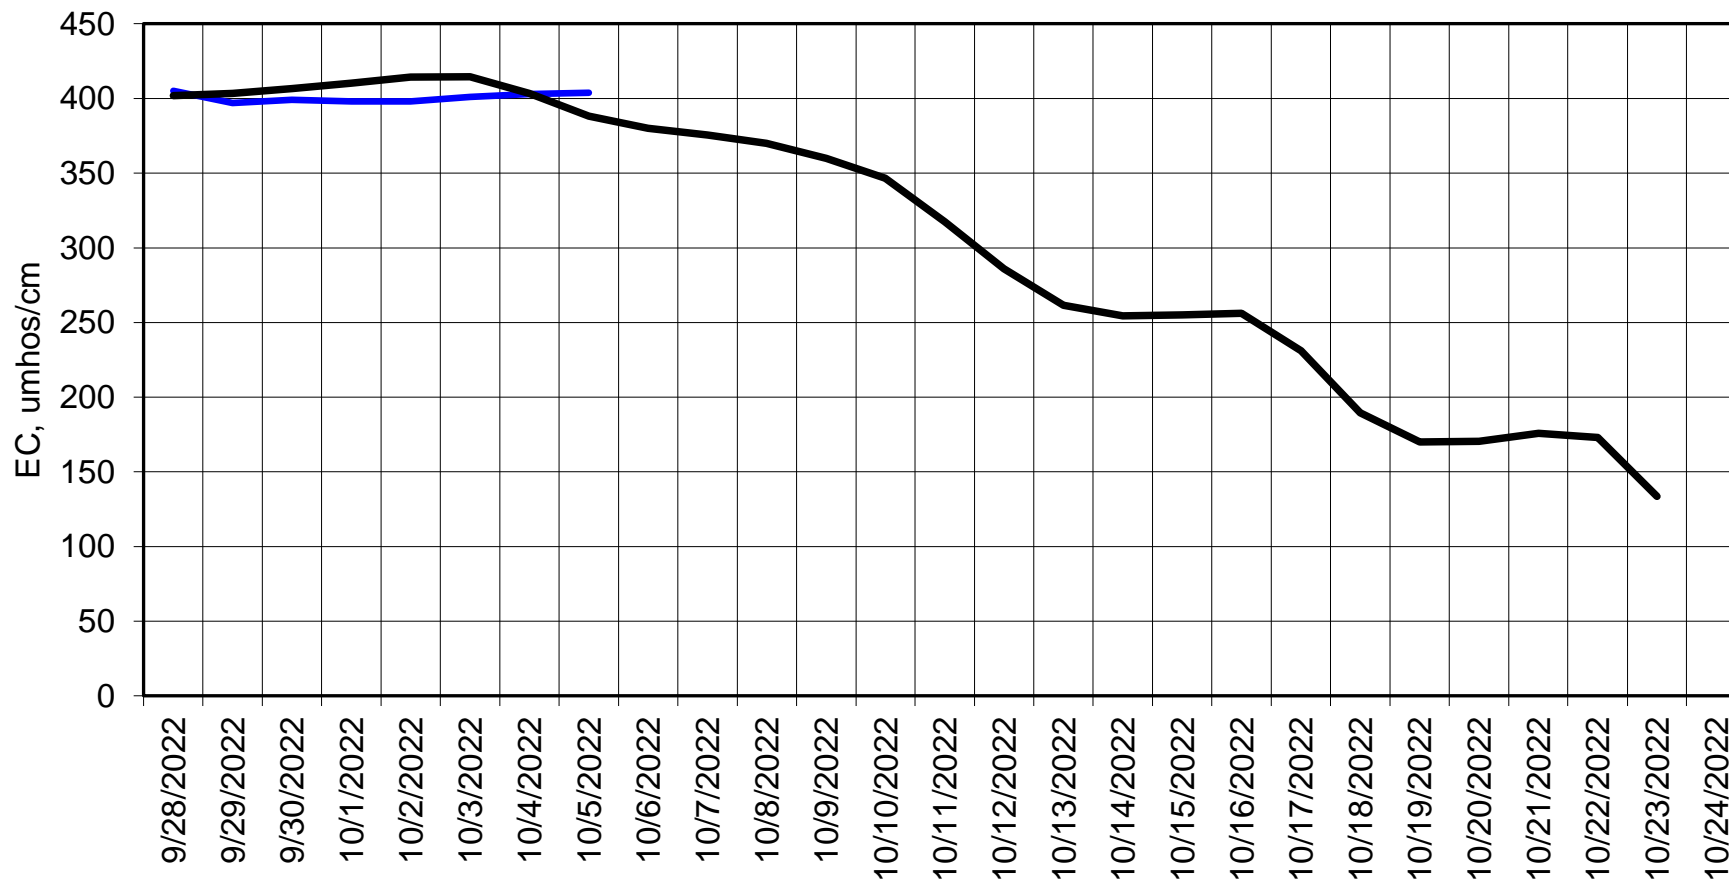

Forecasted Daily EC @ Holland Ct

Simulation Period 9/28/2022 thru 10/24/2022

Forecasted Daily EC @ Old River near Middle River

Forecasted Daily EC @ San Joaquin River at Brandt Bridge

Simulation Period 9/28/2022 thru 10/24/2022

Forecasted Daily EC @ Old River at Tracy Road

Forecasted Daily EC @ Jersey Point

Simulation Period 9/28/2022 thru 10/24/2022

Forecasted Daily EC @ Bethel

Simulation Period 9/28/2022 thru 10/24/2022