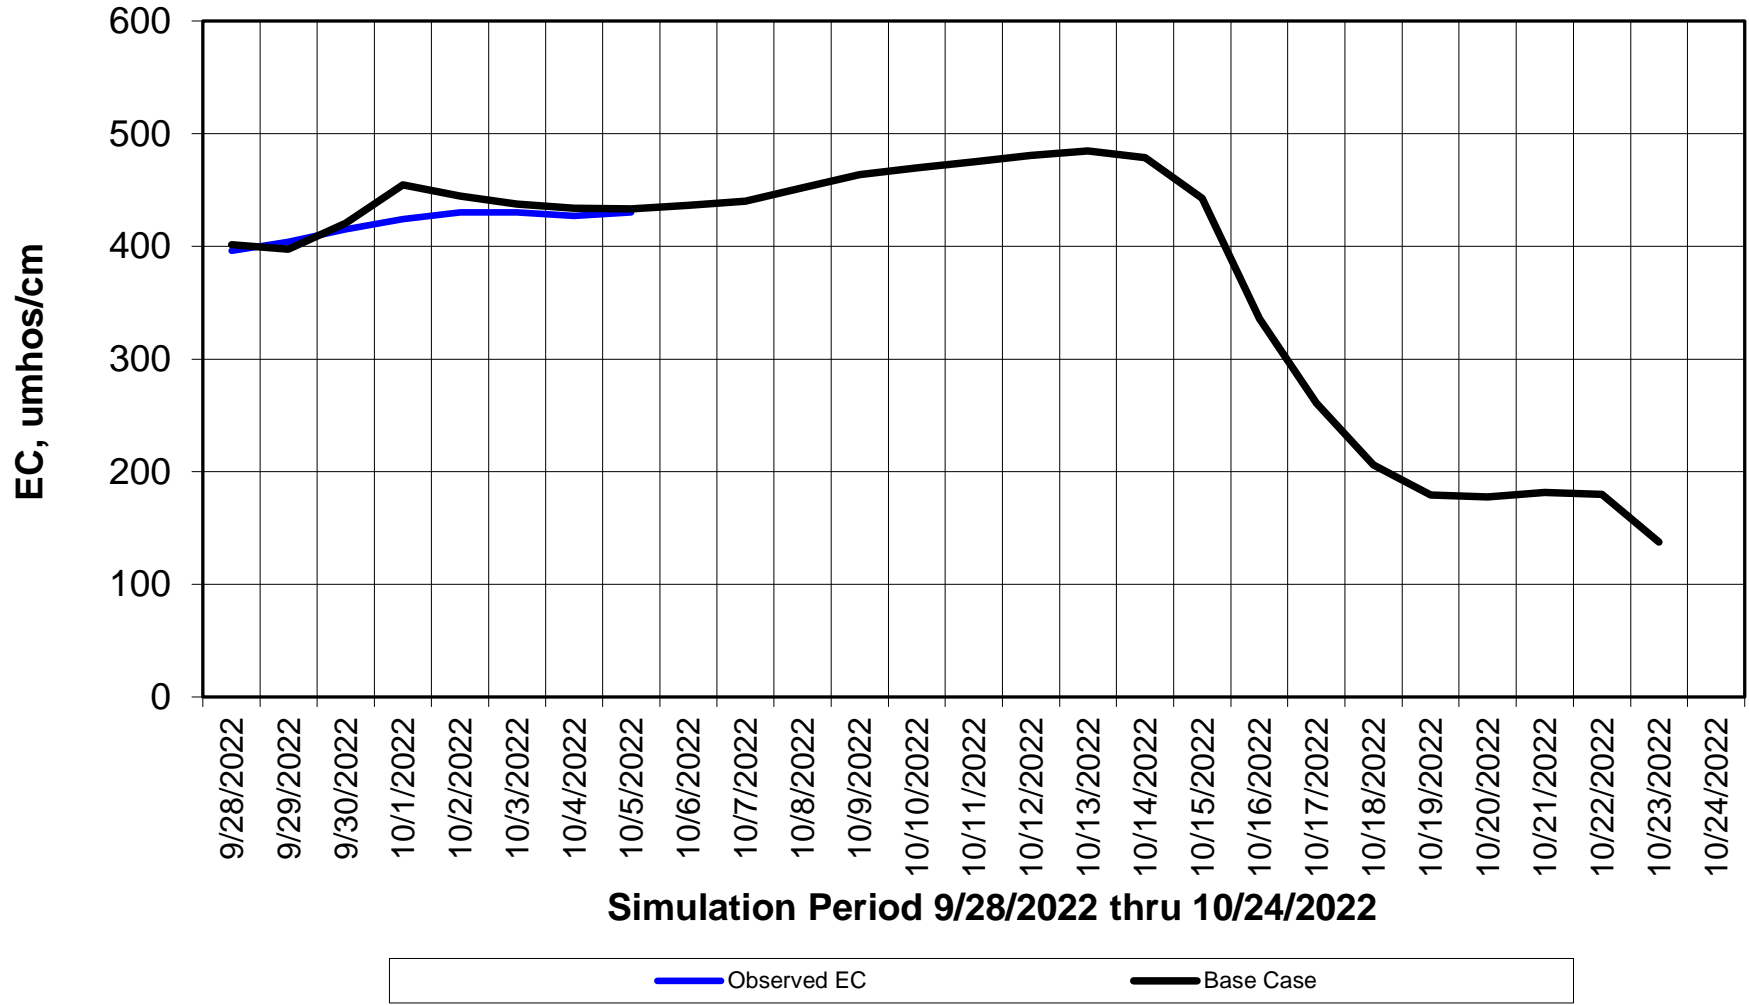

Forecasted Daily EC @ Holland Ct

Simulation Period 9/28/2022 thru 10/24/2022

Forecasted Daily EC @ Old River near Middle River

Forecasted Daily EC @ San Joaquin River at Brandt Bridge

Simulation Period 9/28/2022 thru 10/24/2022

Forecasted Daily EC @ Old River at Tracy Road

Forecasted Daily EC @ Jersey Point

Simulation Period 9/28/2022 thru 10/24/2022

Forecasted Daily EC @ Bethel

Simulation Period 9/28/2022 thru 10/24/2022