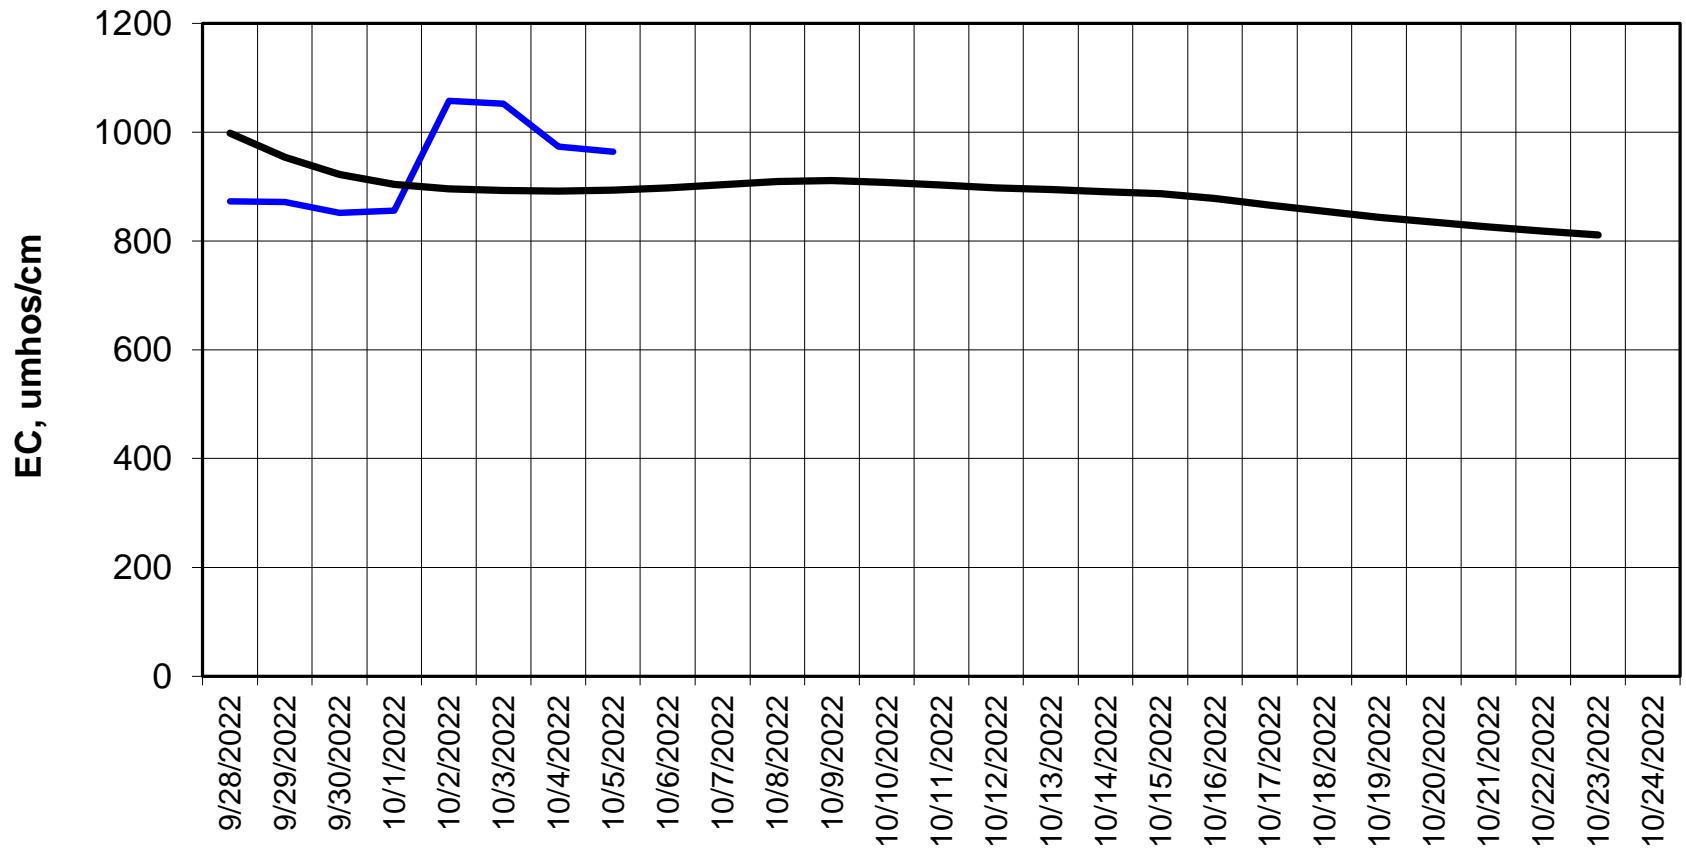

Forecasted Daily EC @ Holland Ct

Simulation Period 9/28/2022 thru 10/24/2022

Forecasted Daily EC @ Old River near Middle River

Forecasted Daily EC @ San Joaquin River at Brandt Bridge

Simulation Period 9/28/2022 thru 10/24/2022

Forecasted Daily EC @ Old River at Tracy Road

Forecasted Daily EC @ Jersey Point

Simulation Period 9/28/2022 thru 10/24/2022

Forecasted Daily EC @ Bethel

Simulation Period 9/28/2022 thru 10/24/2022