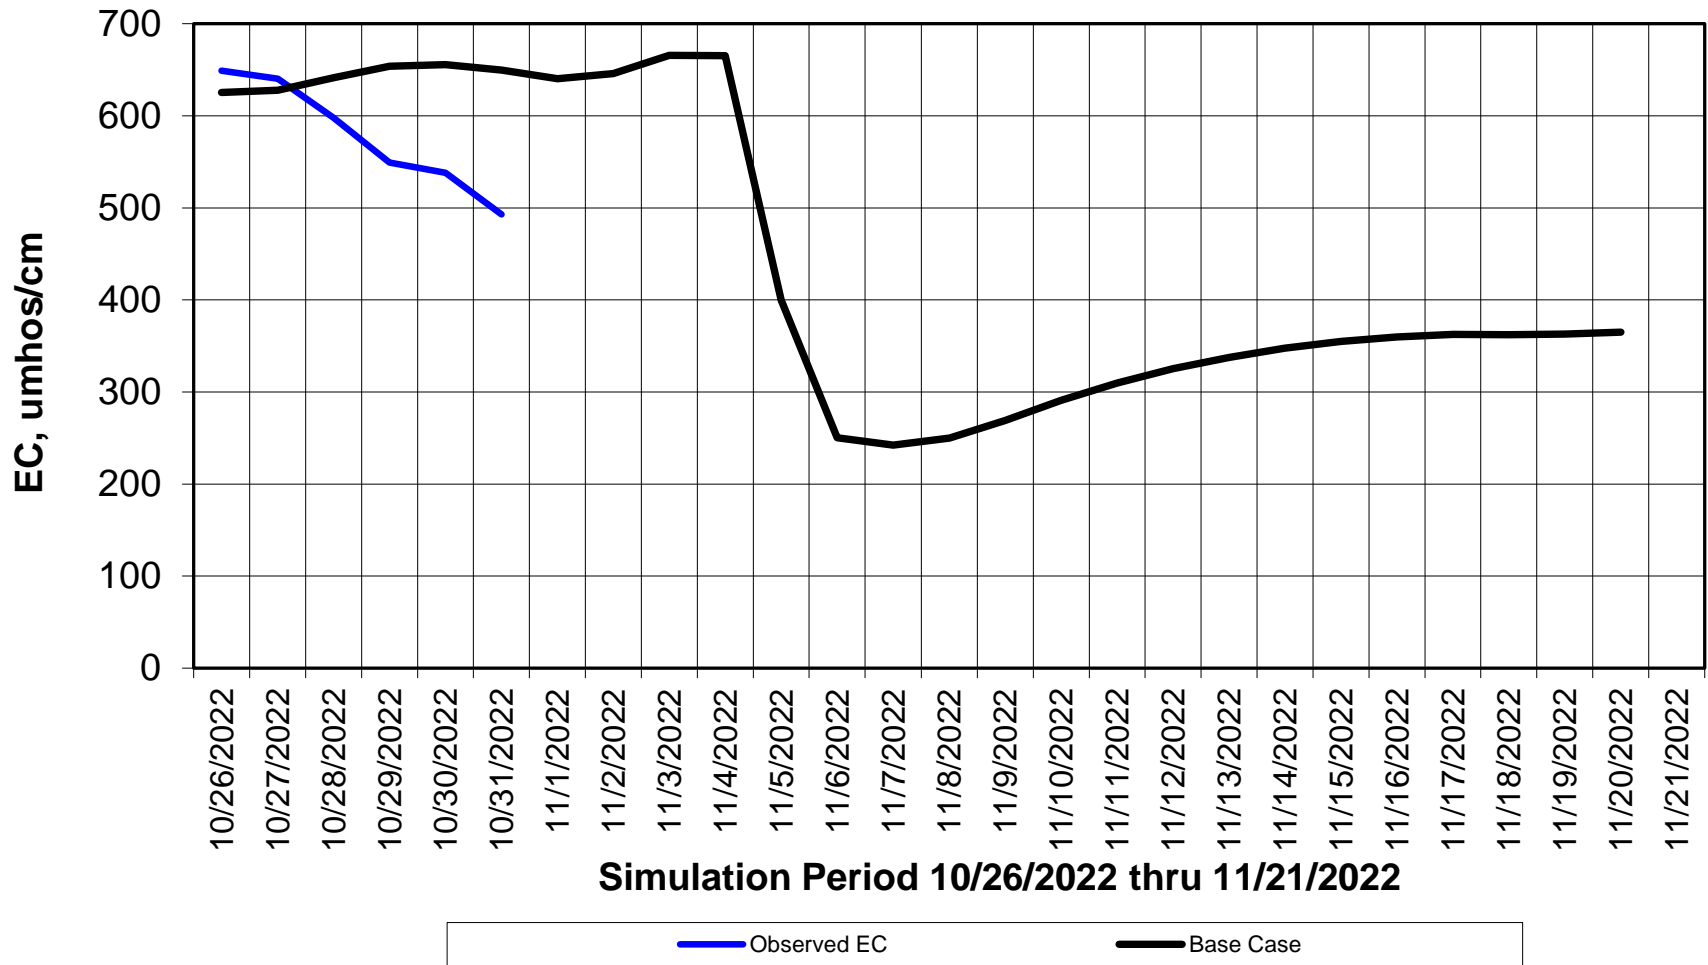

Forecasted Daily EC @ Holland Ct

Simulation Period 10/26/2022 thru 11/21/2022

Forecasted Daily EC @ Old River near Middle River

Forecasted Daily EC @ San Joaquin River at Brandt Bridge

Simulation Period 10/26/2022 thru 11/21/2022

Forecasted Daily EC @ Old River at Tracy Road

Forecasted Daily EC @ Jersey Point

Simulation Period 10/26/2022 thru 11/21/2022

Forecasted Daily EC @ Bethel

Simulation Period 10/26/2022 thru 11/21/2022