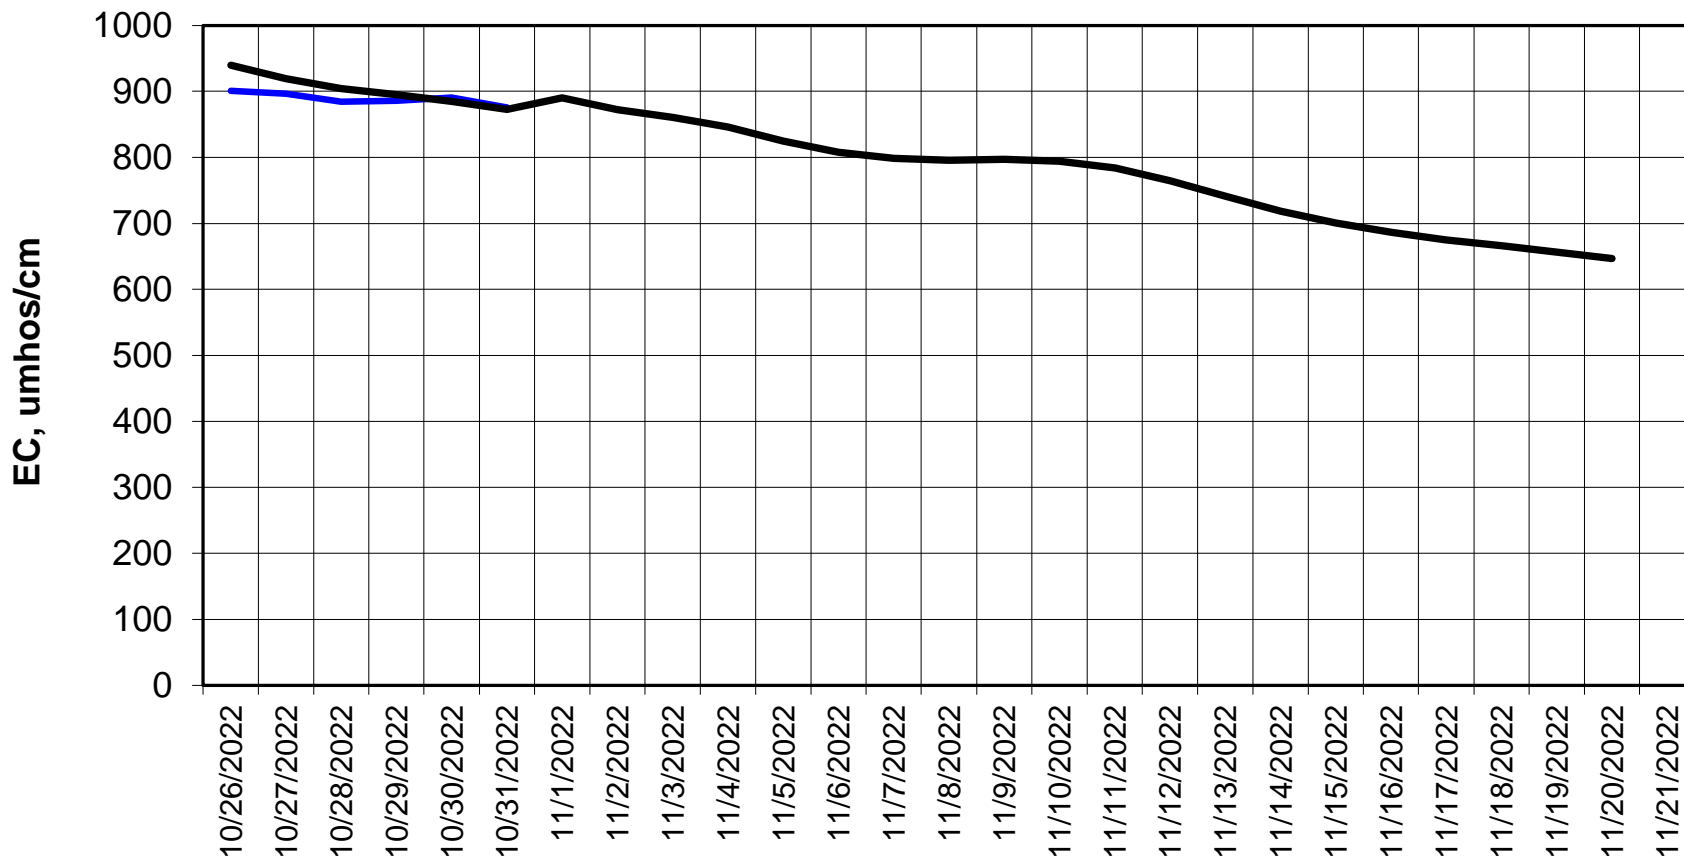

Forecasted Daily EC @ Holland Ct

Simulation Period 10/26/2022 thru 11/21/2022

Forecasted Daily EC @ Old River near Middle River

Forecasted Daily EC @ San Joaquin River at Brandt Bridge

Simulation Period 10/26/2022 thru 11/21/2022

Forecasted Daily EC @ Old River at Tracy Road

Forecasted Daily EC @ Jersey Point

Simulation Period 10/26/2022 thru 11/21/2022

Forecasted Daily EC @ Bethel

Simulation Period 10/26/2022 thru 11/21/2022