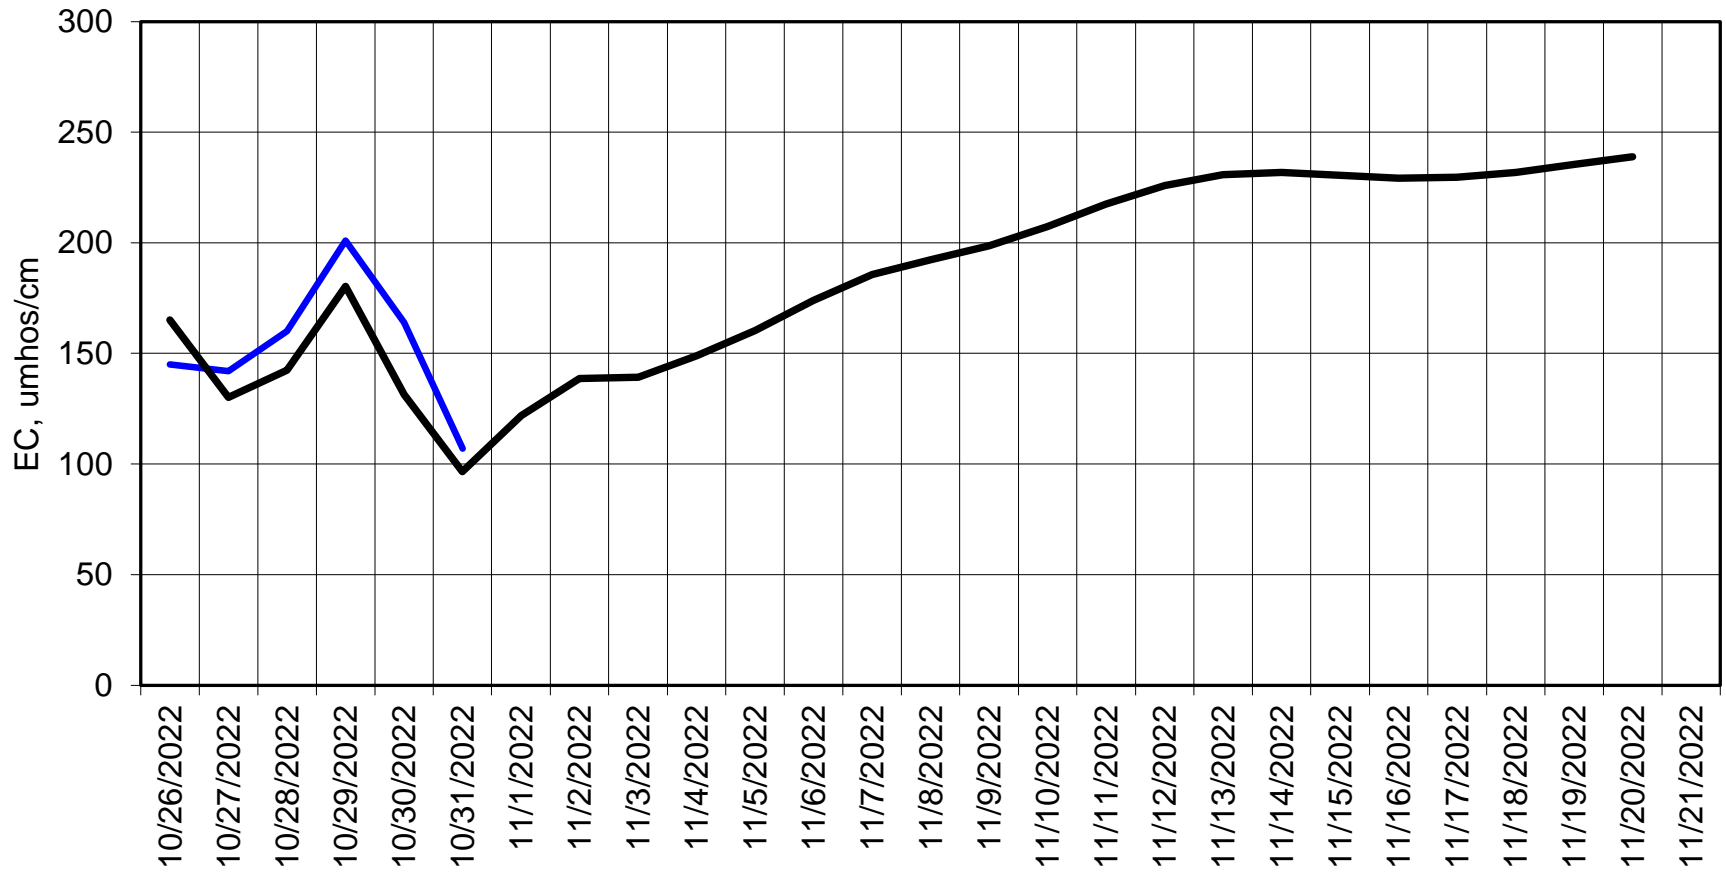

Forecasted Daily EC @ Holland Ct

Simulation Period 10/26/2022 thru 11/21/2022

Forecasted Daily EC @ Old River near Middle River

Forecasted Daily EC @ San Joaquin River at Brandt Bridge

Simulation Period 10/26/2022 thru 11/21/2022

Forecasted Daily EC @ Old River at Tracy Road

Forecasted Daily EC @ Jersey Point

Simulation Period 10/26/2022 thru 11/21/2022

Forecasted Daily EC @ Bethel

Simulation Period 10/26/2022 thru 11/21/2022