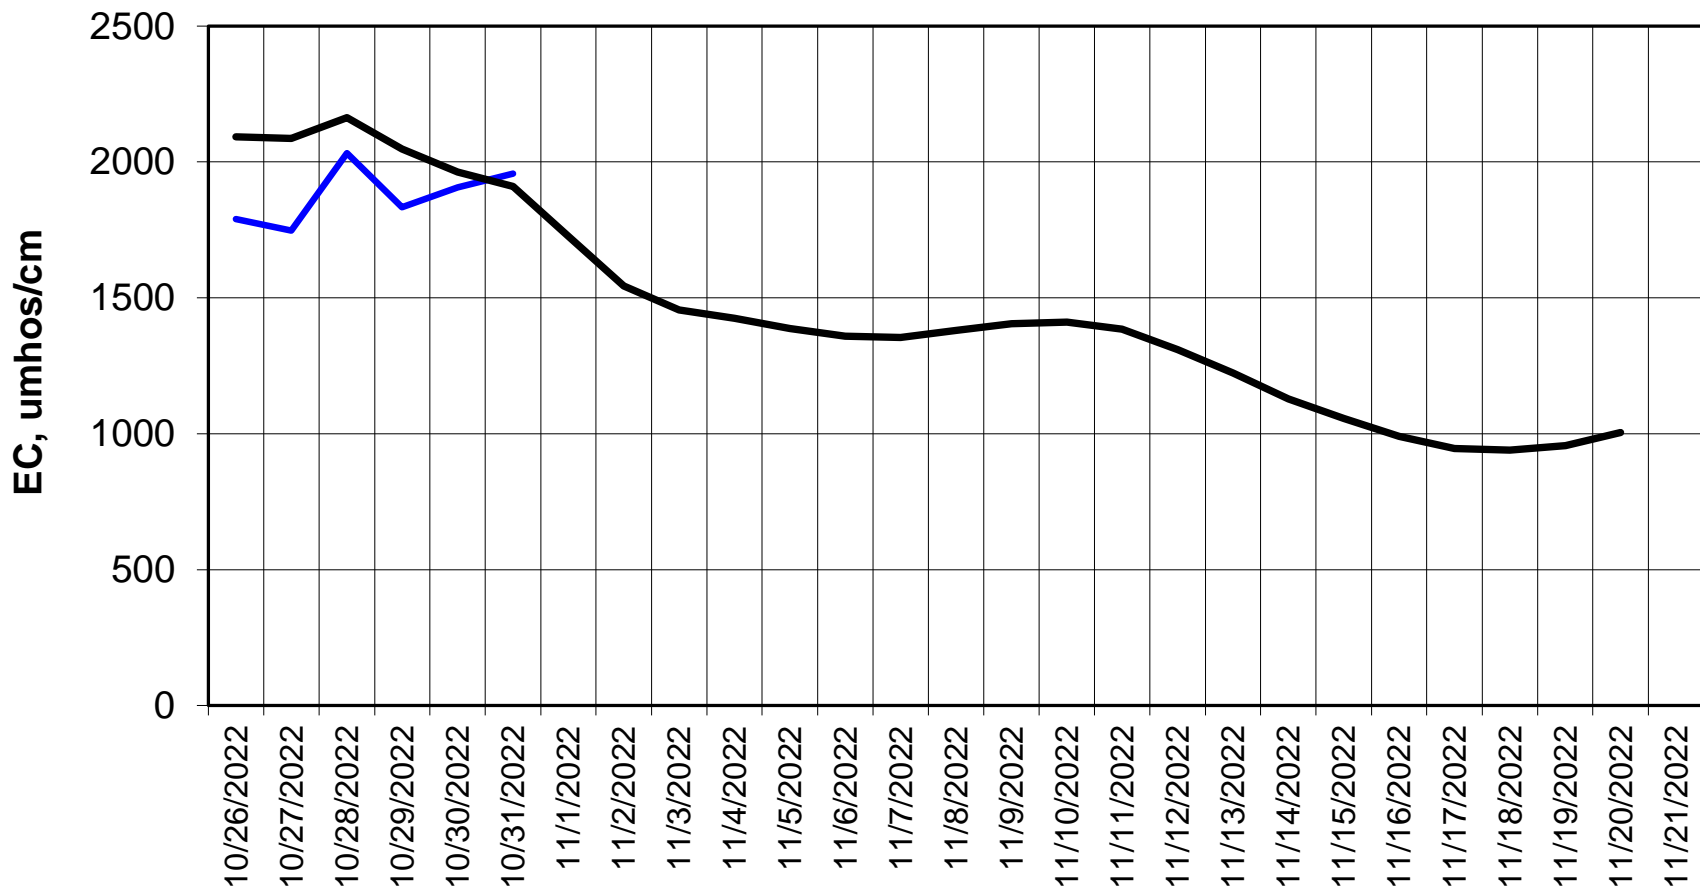

Forecasted Daily EC @ Holland Ct

Simulation Period 10/26/2022 thru 11/21/2022

Forecasted Daily EC @ Old River near Middle River

Forecasted Daily EC @ San Joaquin River at Brandt Bridge

Simulation Period 10/26/2022 thru 11/21/2022

Forecasted Daily EC @ Old River at Tracy Road

Forecasted Daily EC @ Jersey Point

Simulation Period 10/26/2022 thru 11/21/2022

Forecasted Daily EC @ Bethel

Simulation Period 10/26/2022 thru 11/21/2022