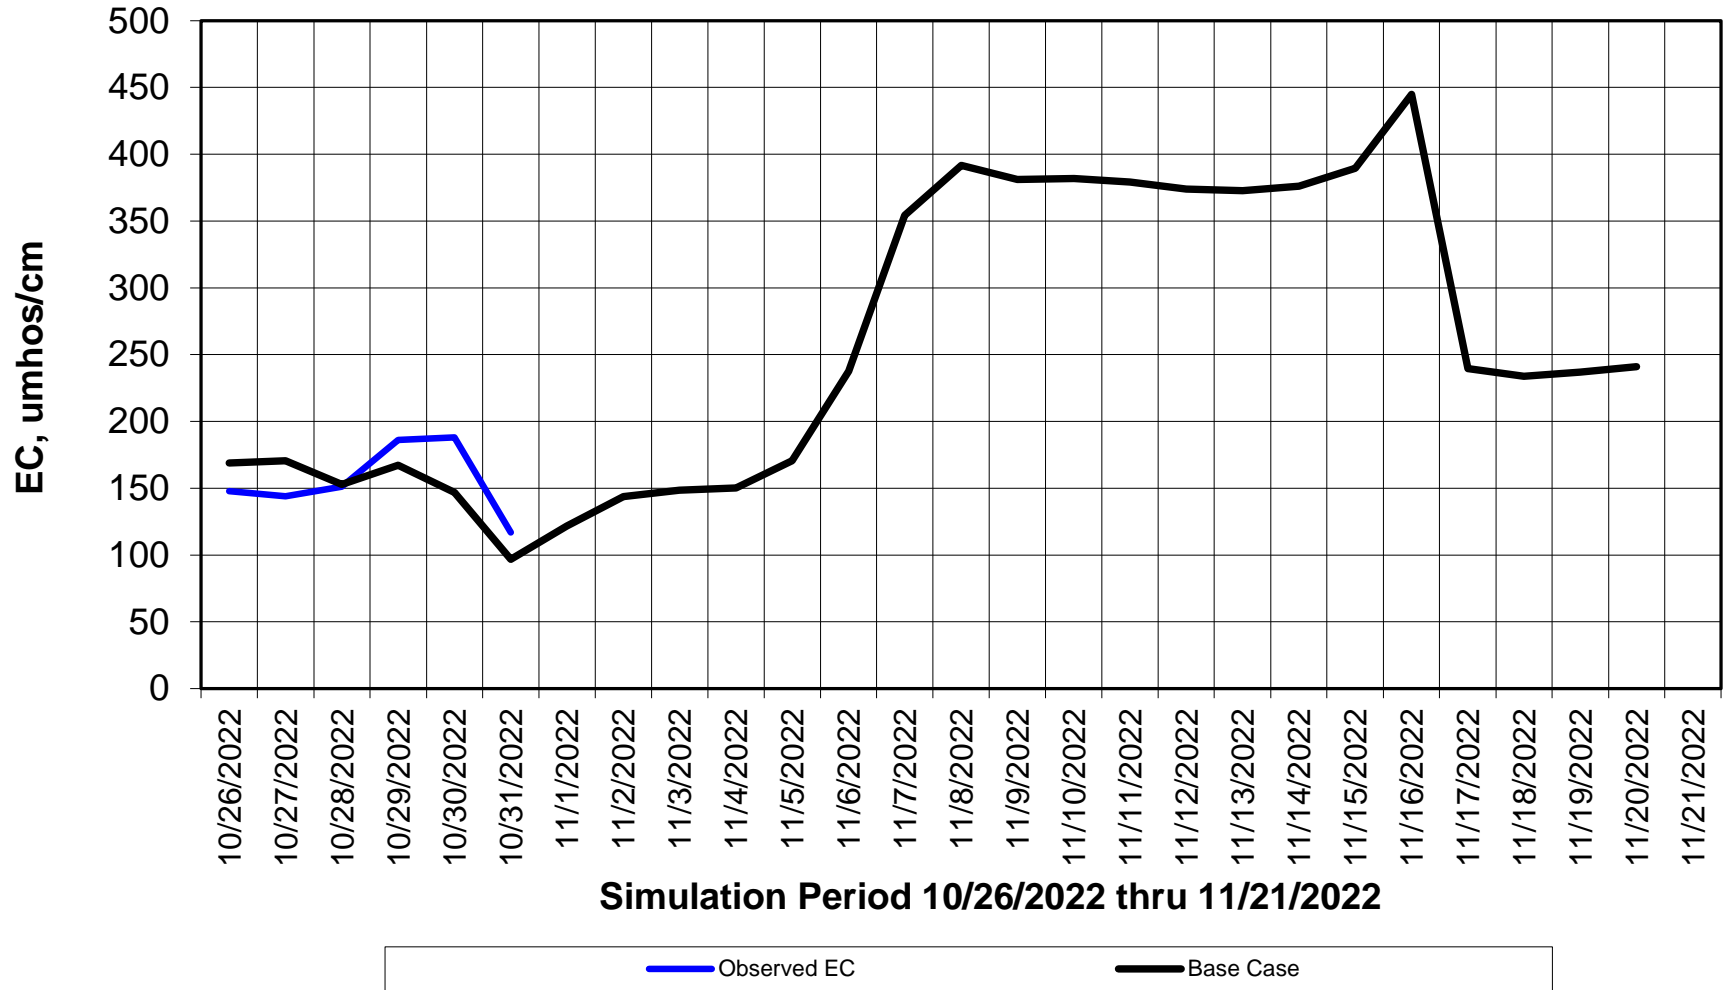

Forecasted Daily EC @ Holland Ct

Simulation Period 10/26/2022 thru 11/21/2022

Forecasted Daily EC @ Old River near Middle River

Forecasted Daily EC @ San Joaquin River at Brandt Bridge

Simulation Period 10/26/2022 thru 11/21/2022

Forecasted Daily EC @ Old River at Tracy Road

Forecasted Daily EC @ Jersey Point

Simulation Period 10/26/2022 thru 11/21/2022

Forecasted Daily EC @ Bethel

Simulation Period 10/26/2022 thru 11/21/2022