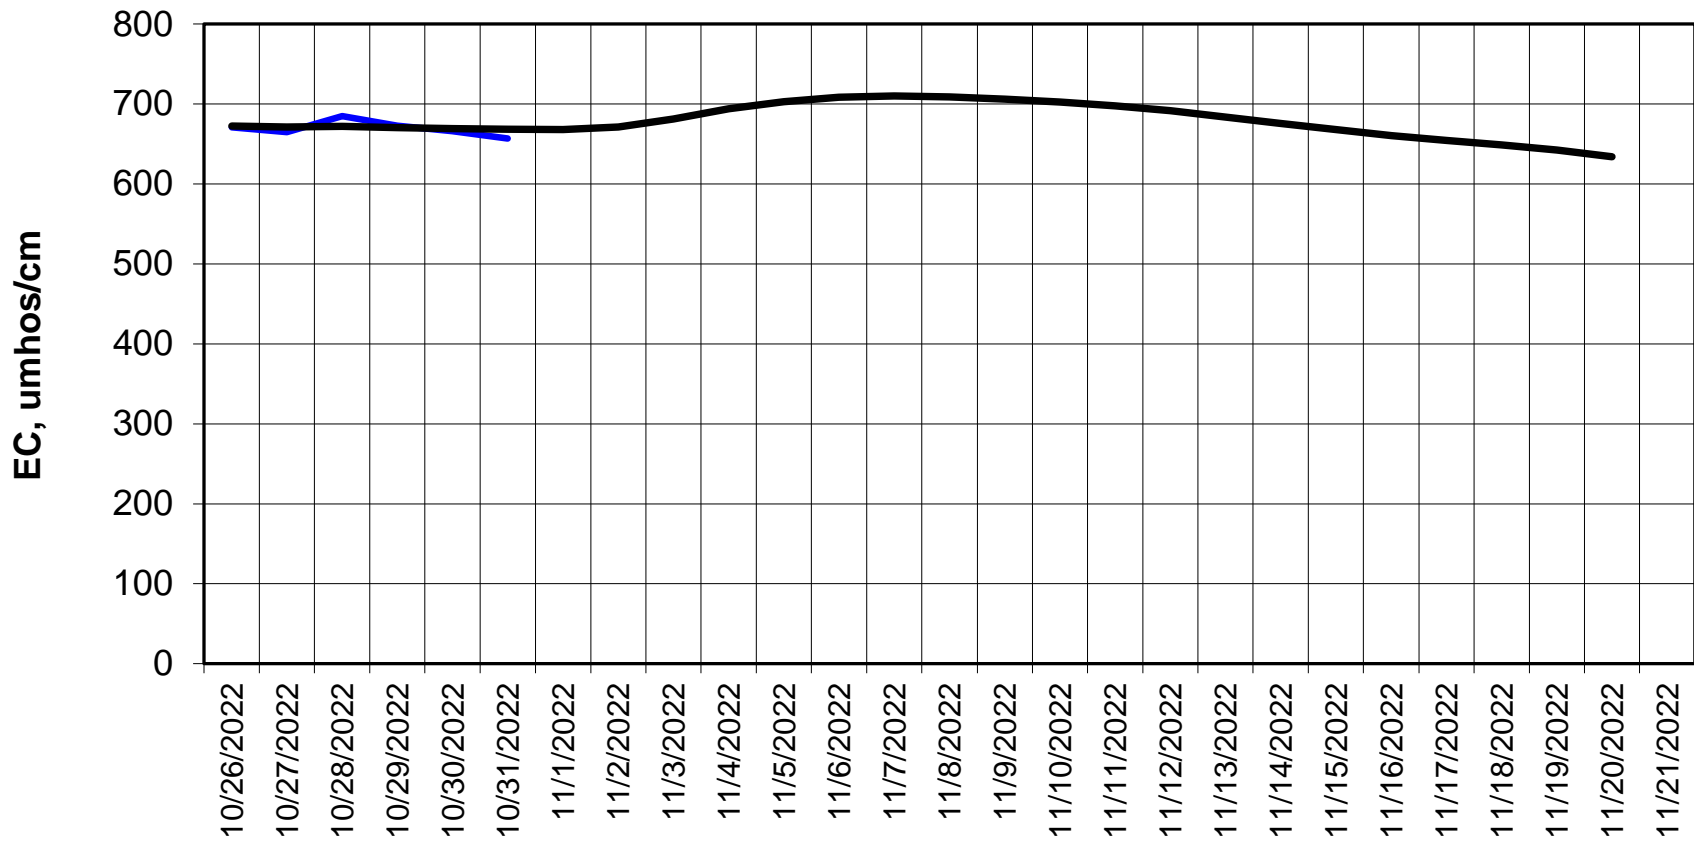

Forecasted Daily EC @ Holland Ct

Simulation Period 10/26/2022 thru 11/21/2022

Forecasted Daily EC @ Old River near Middle River

Forecasted Daily EC @ San Joaquin River at Brandt Bridge

Simulation Period 10/26/2022 thru 11/21/2022

Forecasted Daily EC @ Old River at Tracy Road

Forecasted Daily EC @ Jersey Point

Simulation Period 10/26/2022 thru 11/21/2022

Forecasted Daily EC @ Bethel

Simulation Period 10/26/2022 thru 11/21/2022