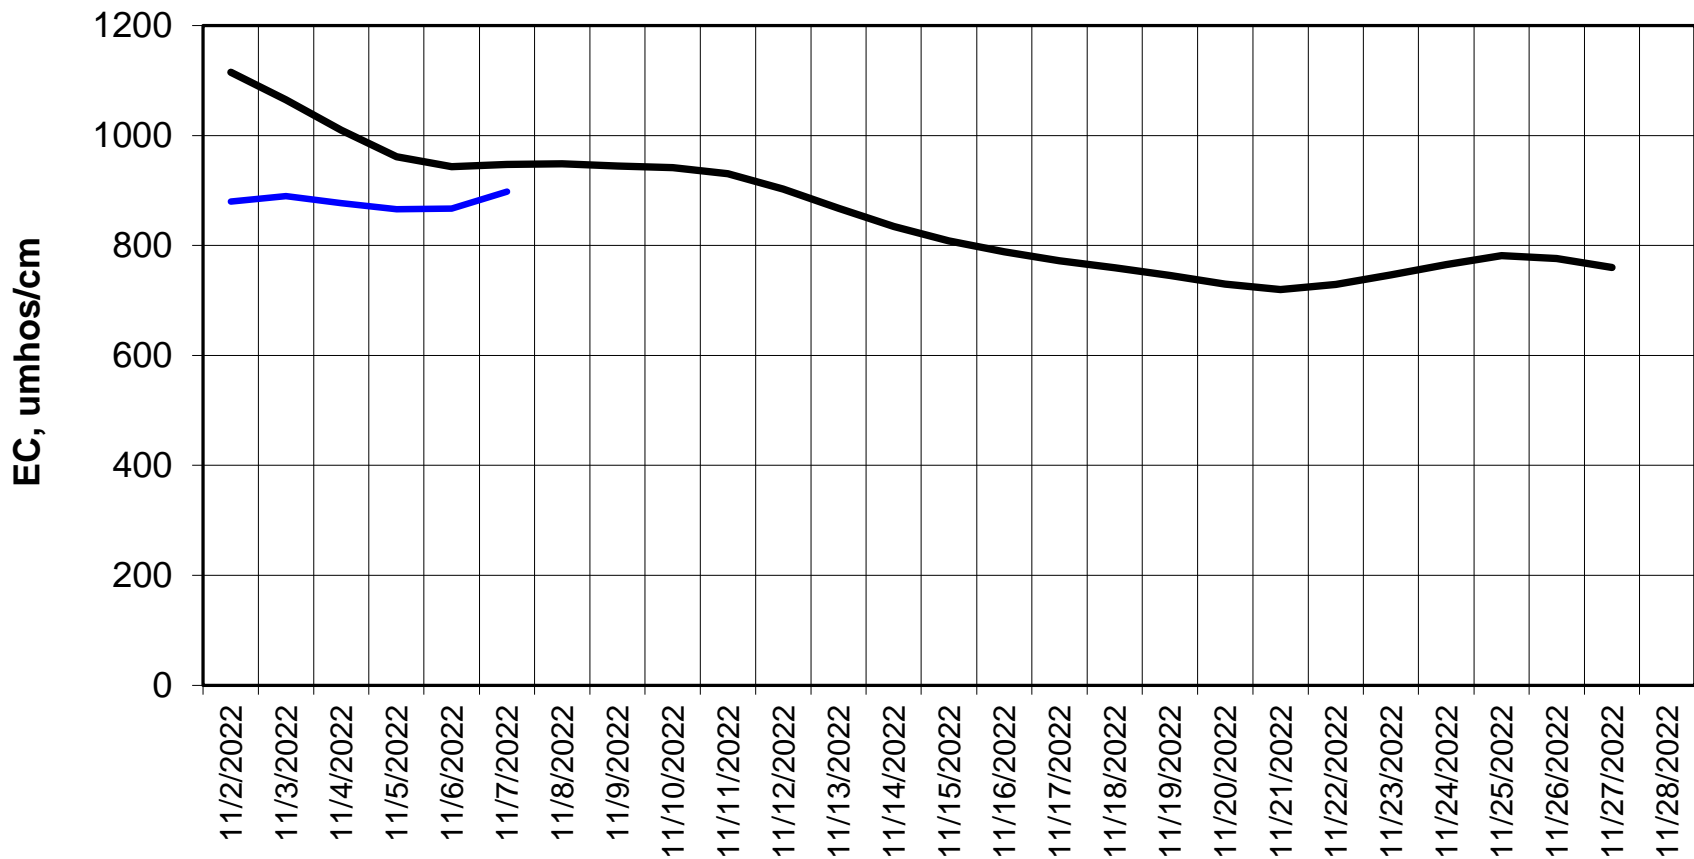

Forecasted Daily EC @ Old River at Tracy Road

Forecasted Daily EC @ Jersey Point

Simulation Period 11/2/2022 thru 11/28/2022

Forecasted Daily EC @ Bethel

Simulation Period 11/2/2022 thru 11/28/2022