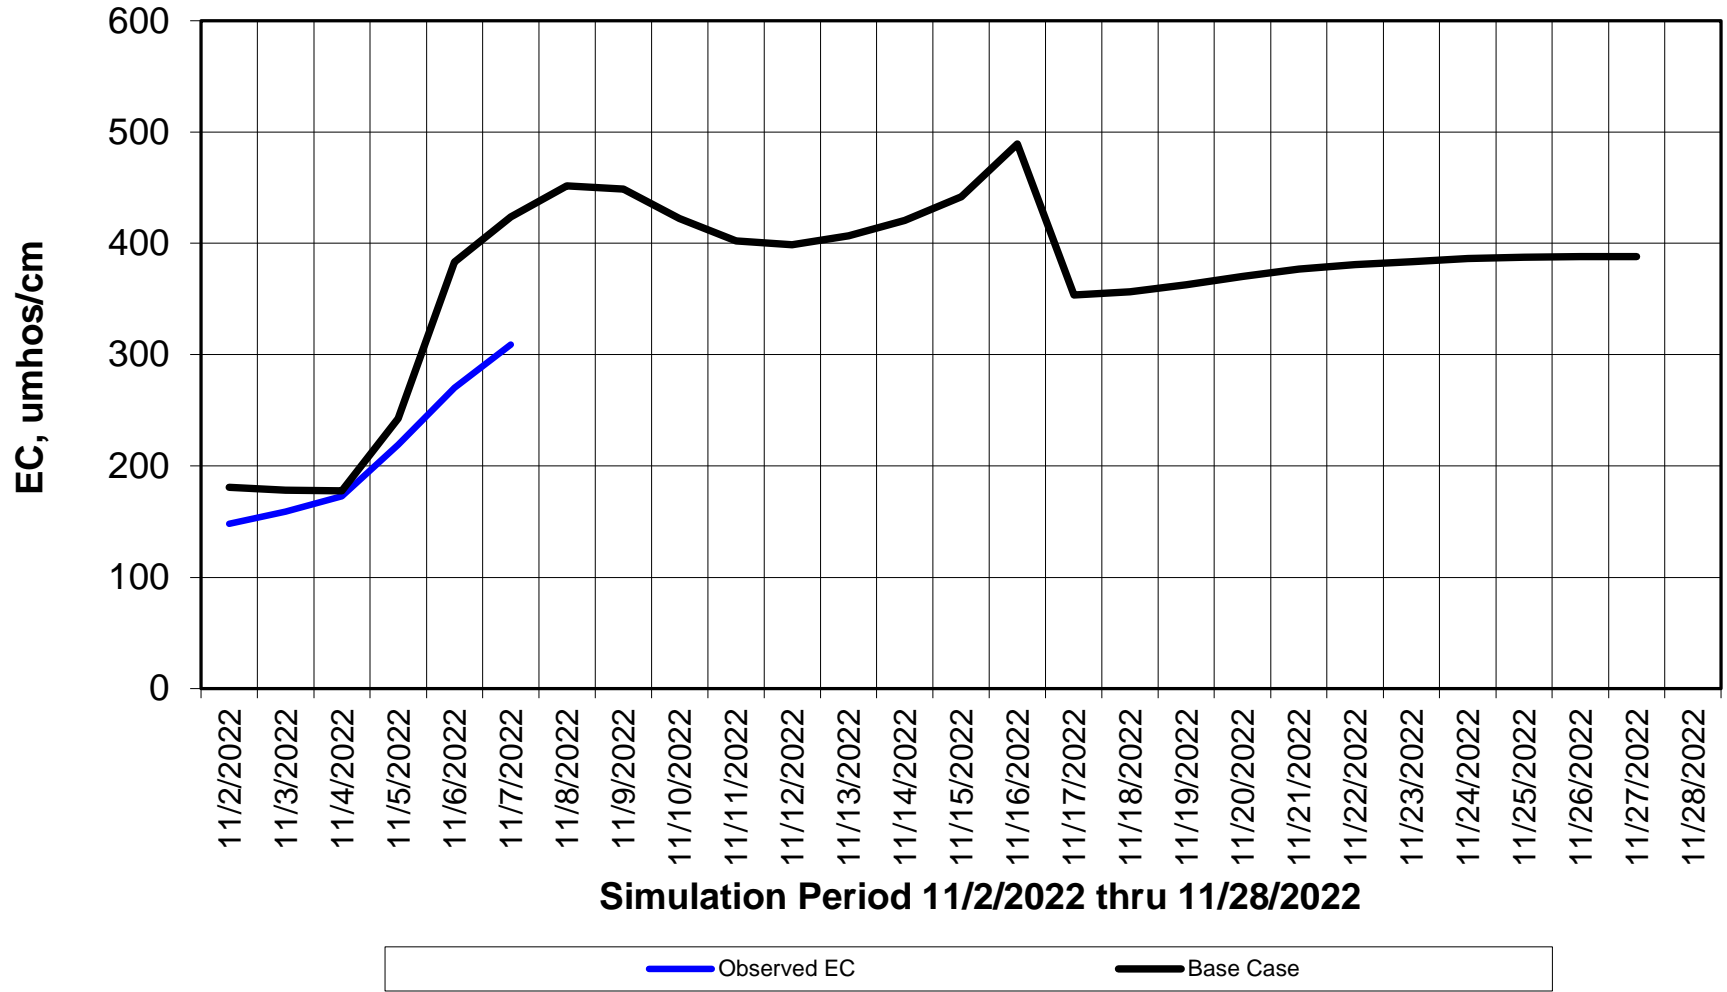

Forecasted Daily EC @ Holland Ct

Simulation Period 11/2/2022 thru 11/28/2022

Forecasted Daily EC @ Old River near Middle River

Forecasted Daily EC @ San Joaquin River at Brandt Bridge

Simulation Period 11/2/2022 thru 11/28/2022

Forecasted Daily EC @ Old River at Tracy Road

Forecasted Daily EC @ Jersey Point

Simulation Period 11/2/2022 thru 11/28/2022

Forecasted Daily EC @ Bethel

Simulation Period 11/2/2022 thru 11/28/2022