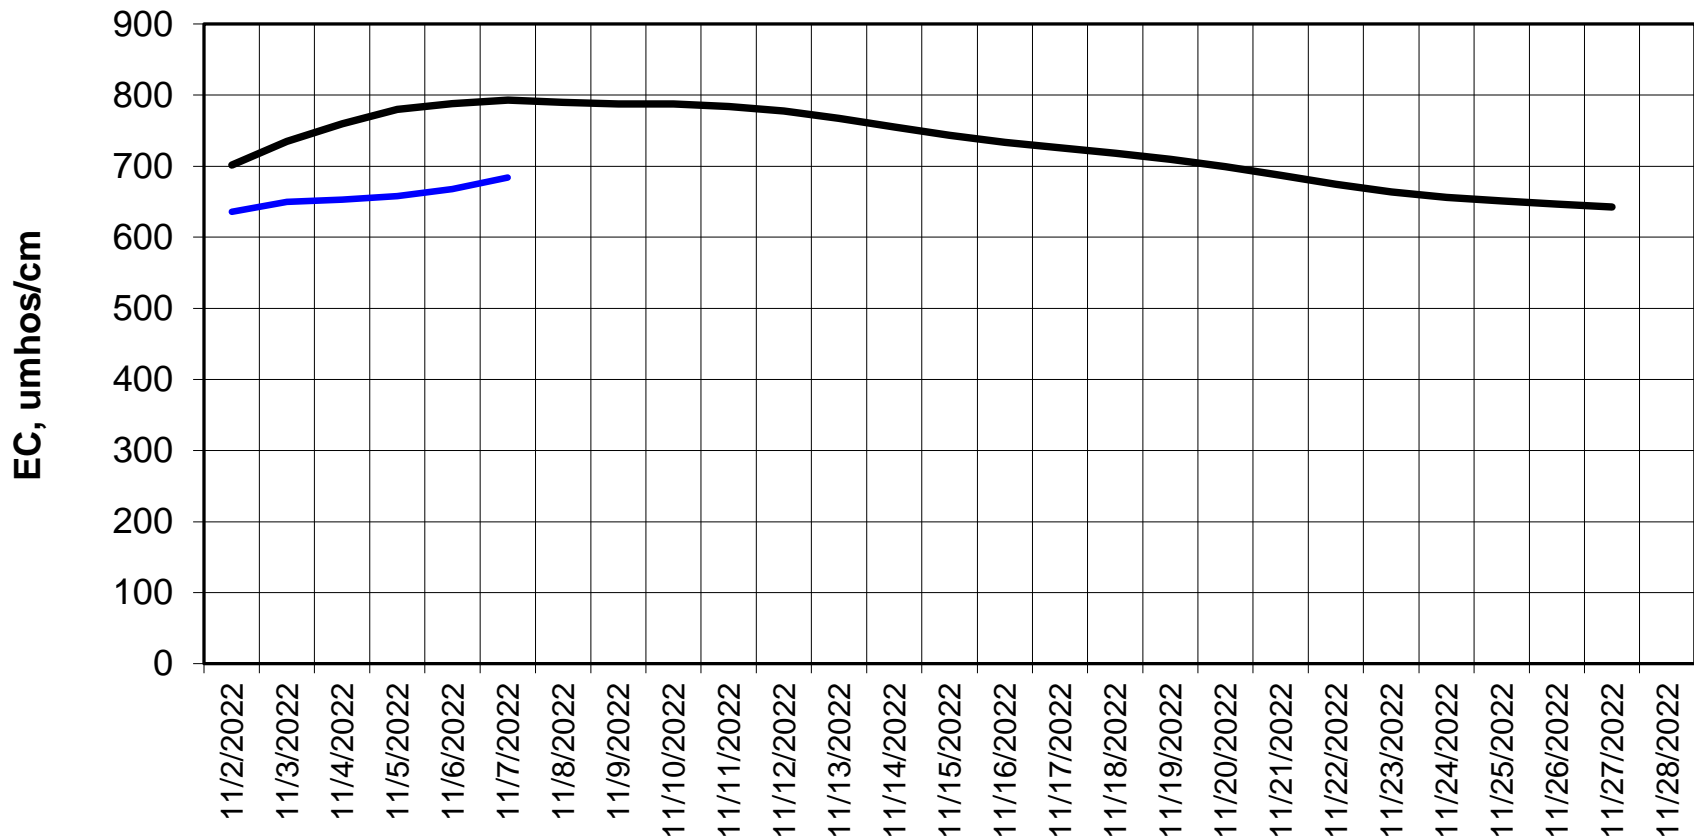

Forecasted Daily EC @ Holland Ct

Simulation Period 11/2/2022 thru 11/28/2022

Forecasted Daily EC @ Old River near Middle River

Forecasted Daily EC @ San Joaquin River at Brandt Bridge

Simulation Period 11/2/2022 thru 11/28/2022

Forecasted Daily EC @ Old River at Tracy Road

Forecasted Daily EC @ Jersey Point

Simulation Period 11/2/2022 thru 11/28/2022

Forecasted Daily EC @ Bethel

Simulation Period 11/2/2022 thru 11/28/2022