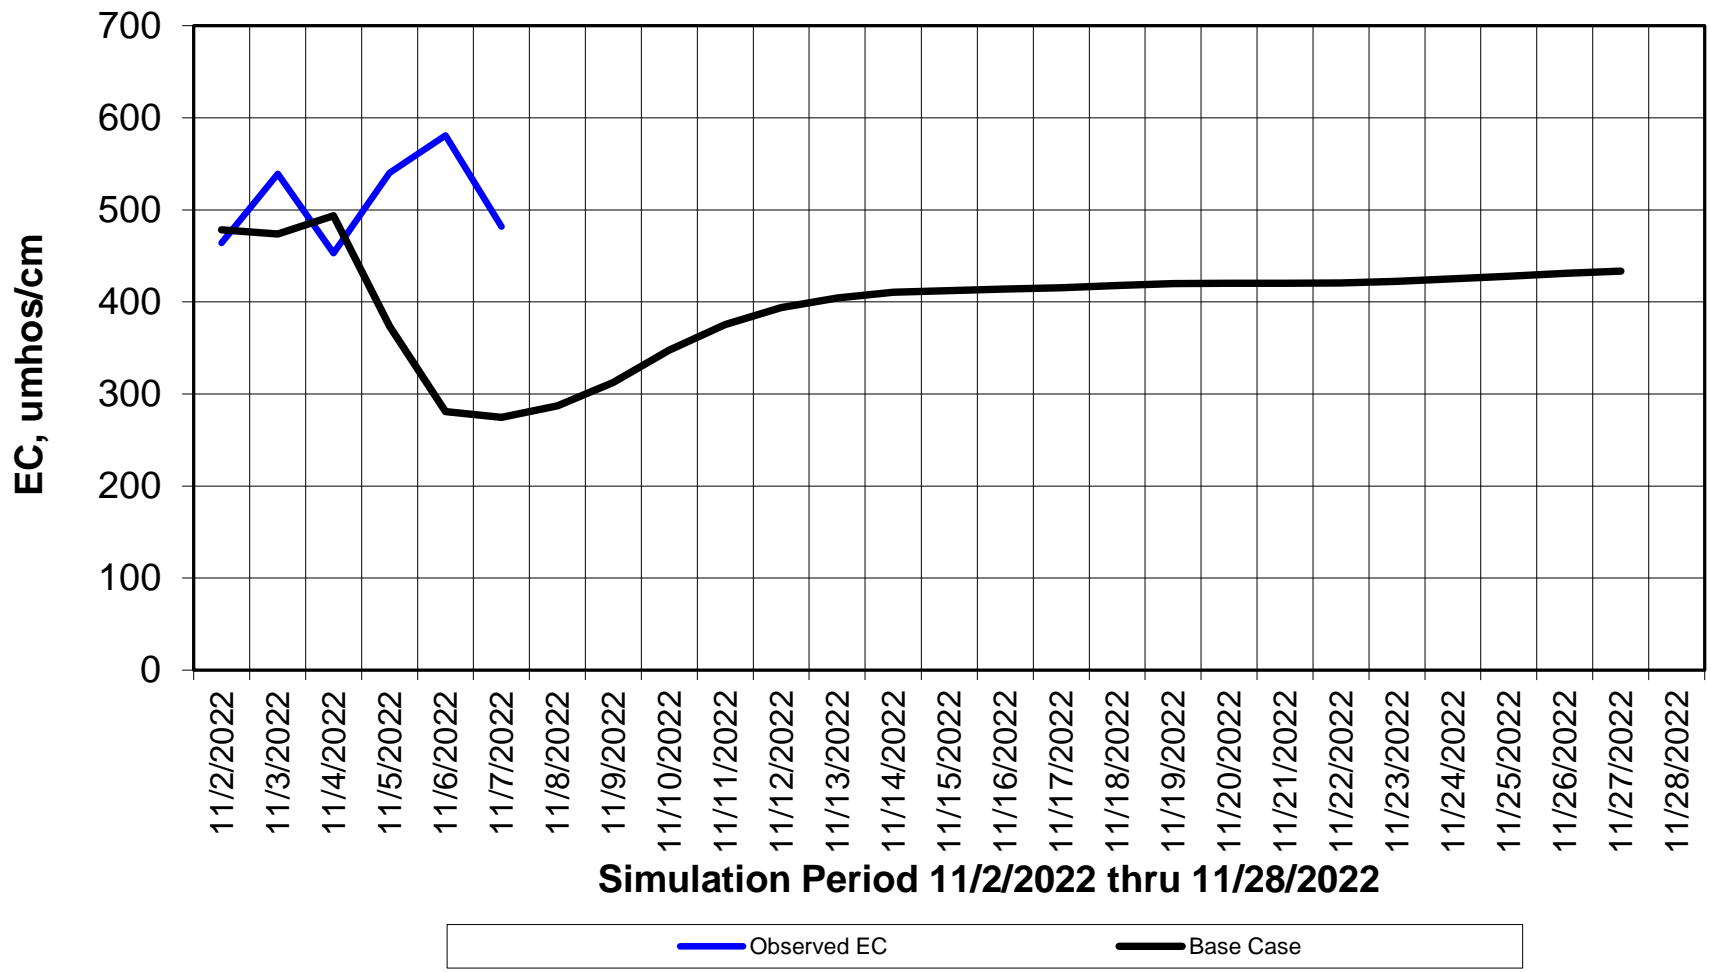

Forecasted Daily EC @ Holland Ct

Simulation Period 11/2/2022 thru 11/28/2022

Forecasted Daily EC @ Old River near Middle River

Forecasted Daily EC @ San Joaquin River at Brandt Bridge

Simulation Period 11/2/2022 thru 11/28/2022

Forecasted Daily EC @ Old River at Tracy Road

Forecasted Daily EC @ Jersey Point

Simulation Period 11/2/2022 thru 11/28/2022

Forecasted Daily EC @ Bethel

Simulation Period 11/2/2022 thru 11/28/2022