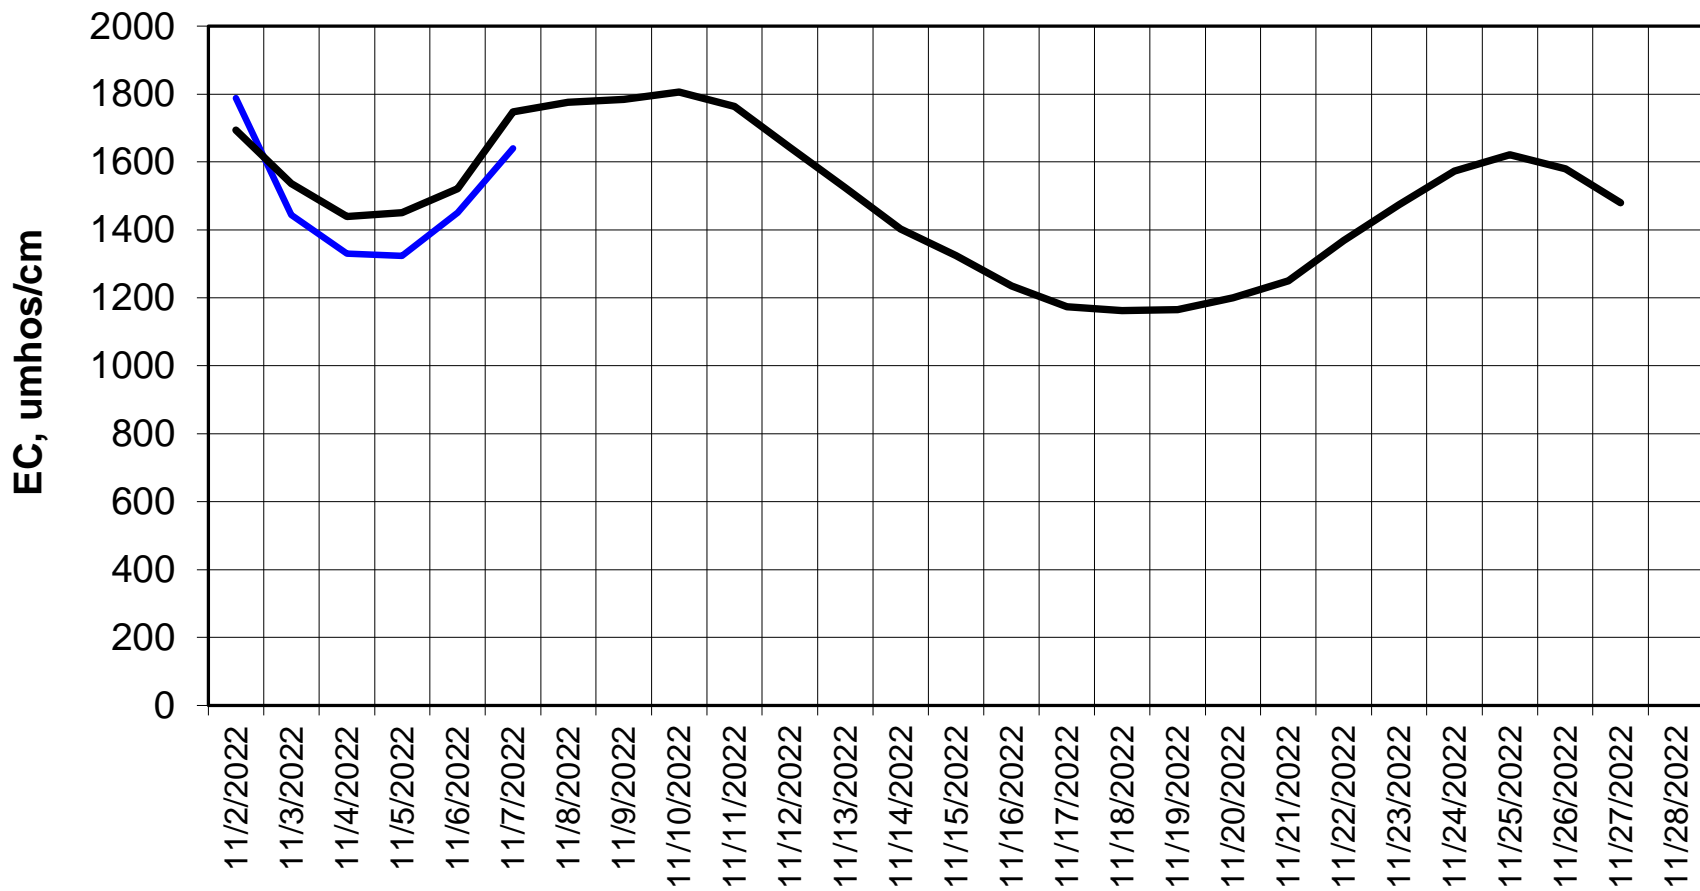

Forecasted Daily EC @ Holland Ct

Simulation Period 11/2/2022 thru 11/28/2022

Forecasted Daily EC @ Old River near Middle River

Forecasted Daily EC @ San Joaquin River at Brandt Bridge

Simulation Period 11/2/2022 thru 11/28/2022

Forecasted Daily EC @ Old River at Tracy Road

Forecasted Daily EC @ Jersey Point

Simulation Period 11/2/2022 thru 11/28/2022

Forecasted Daily EC @ Bethel

Simulation Period 11/2/2022 thru 11/28/2022