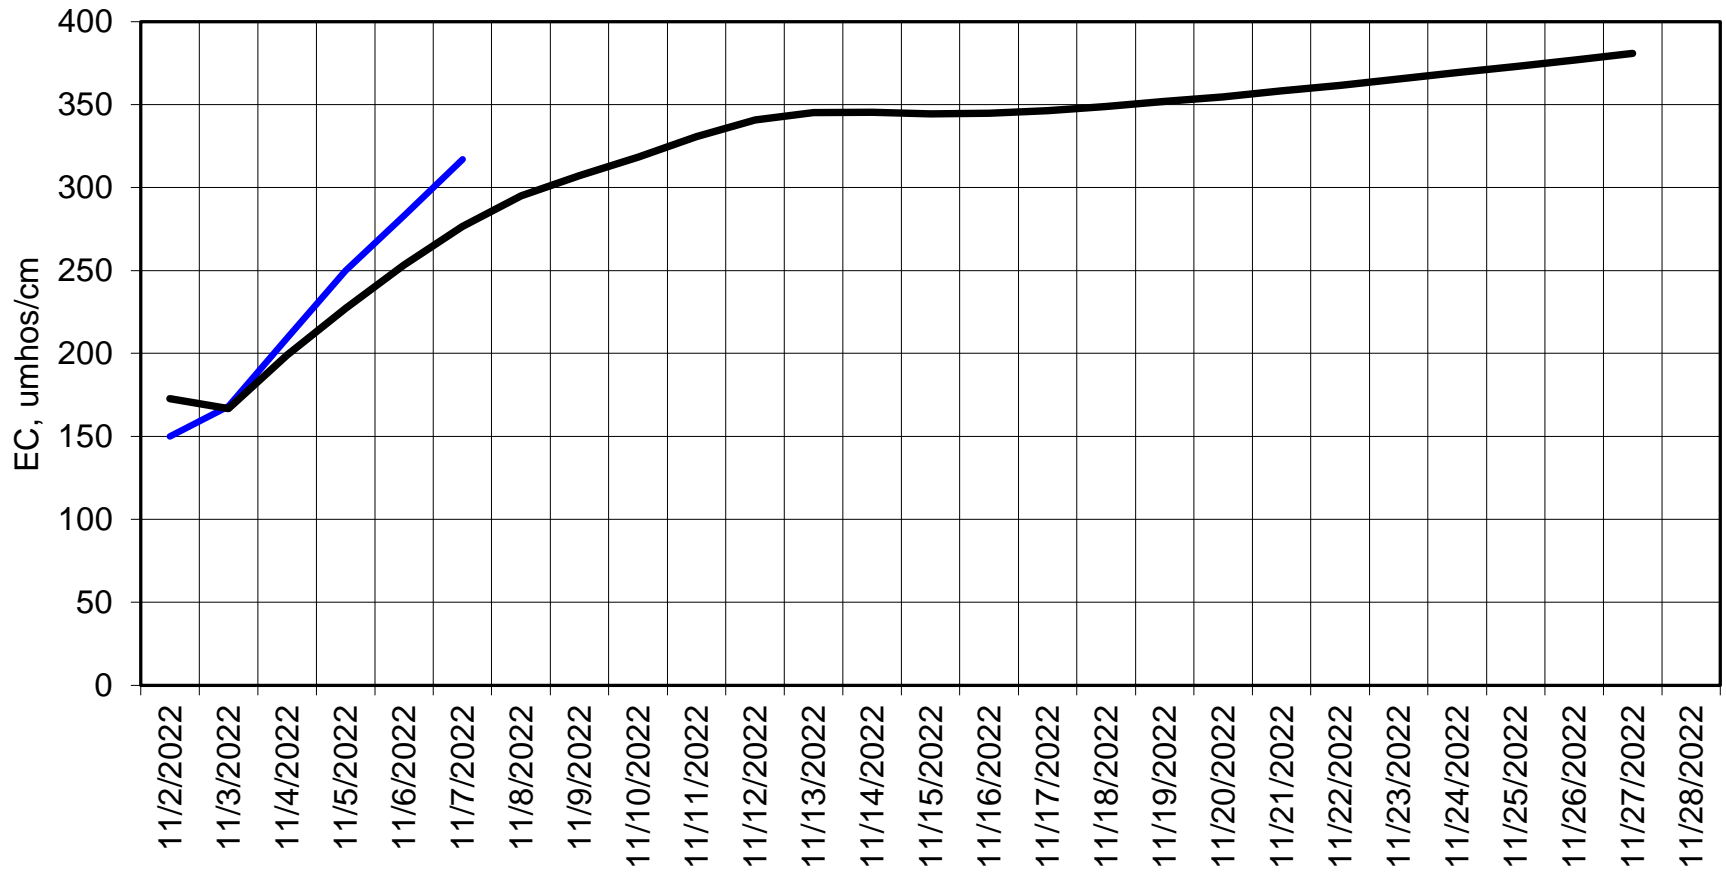

Forecasted Daily EC @ Holland Ct

Simulation Period 11/2/2022 thru 11/28/2022

Forecasted Daily EC @ Old River near Middle River

Forecasted Daily EC @ San Joaquin River at Brandt Bridge

Simulation Period 11/2/2022 thru 11/28/2022

Forecasted Daily EC @ Old River at Tracy Road

Forecasted Daily EC @ Jersey Point

Simulation Period 11/2/2022 thru 11/28/2022

Forecasted Daily EC @ Bethel

Simulation Period 11/2/2022 thru 11/28/2022