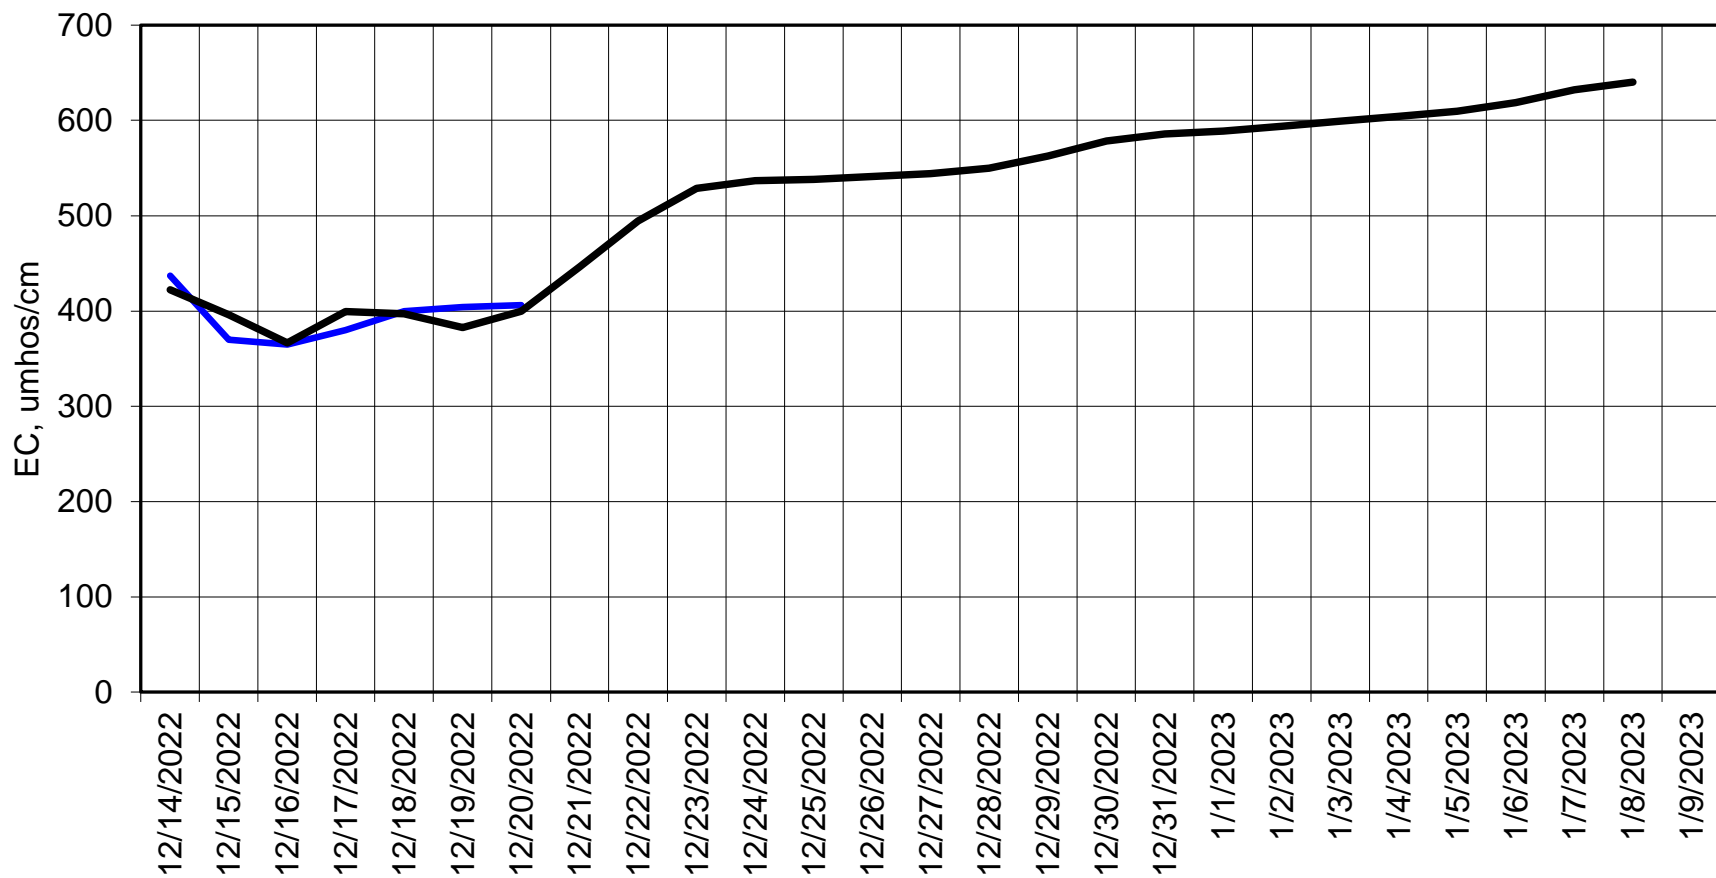

Forecasted Daily EC @ Holland Ct

Simulation Period 12/14/2022 thru 1/9/2023

Forecasted Daily EC @ Old River near Middle River

Simulation Period 12/14/2022 thru 1/9/2023

Forecasted Daily EC @ San Joaquin River at Brandt Bridge

Simulation Period 12/14/2022 thru 1/9/2023

Forecasted Daily EC @ Old River at Tracy Road

Forecasted Daily EC @ Jersey Point

Forecasted Daily EC @ Bethel

Simulation Period 12/14/2022 thru 1/9/2023