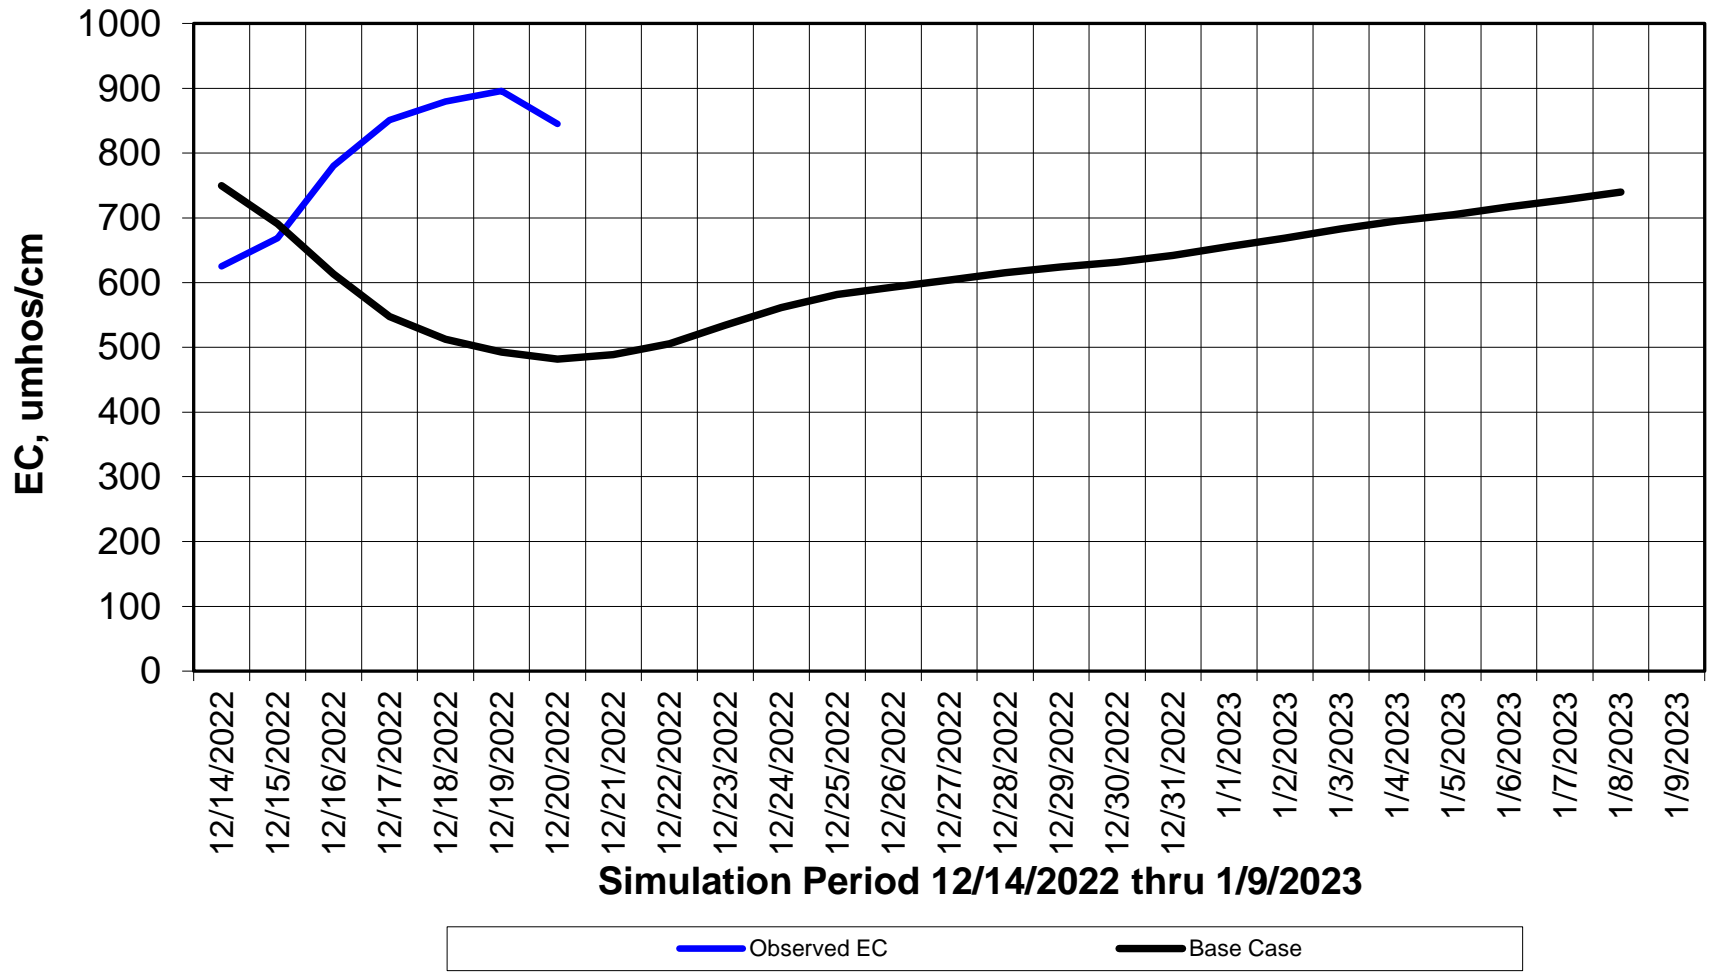

Forecasted Daily EC @ Holland Ct

Simulation Period 12/14/2022 thru 1/9/2023

Forecasted Daily EC @ Old River near Middle River

Simulation Period 12/14/2022 thru 1/9/2023

Forecasted Daily EC @ San Joaquin River at Brandt Bridge

Simulation Period 12/14/2022 thru 1/9/2023

Forecasted Daily EC @ Old River at Tracy Road

Forecasted Daily EC @ Jersey Point

Forecasted Daily EC @ Bethel

Simulation Period 12/14/2022 thru 1/9/2023