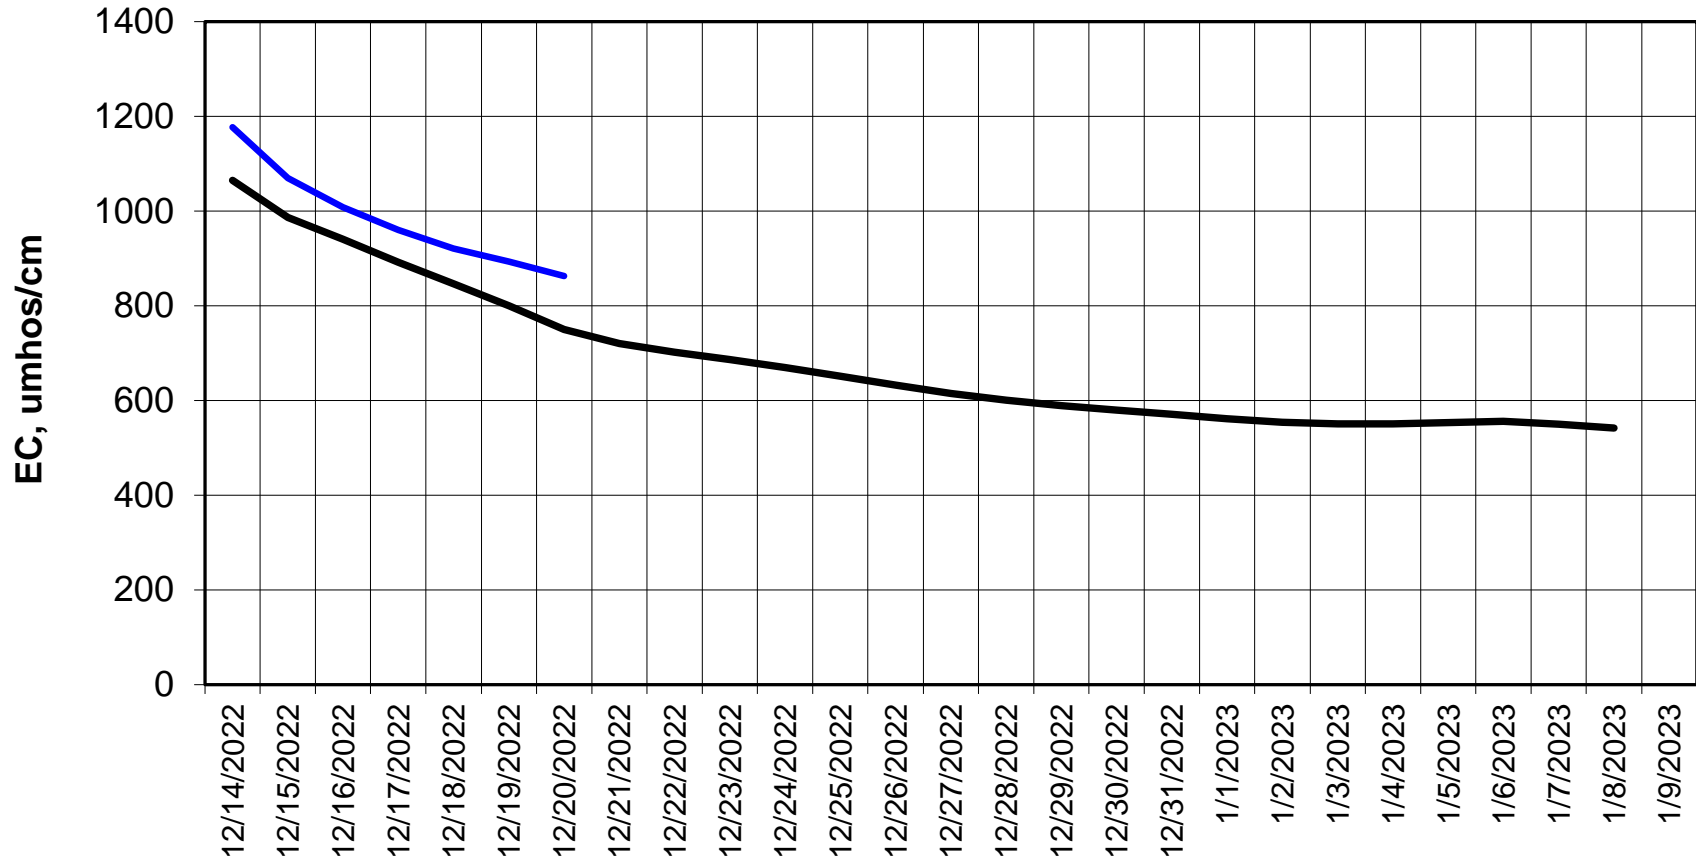

Simulation Period 12/14/2022 thru 1/9/2023

Forecasted Daily EC @ Old River at Tracy Road

Forecasted Daily EC @ Jersey Point

Forecasted Daily EC @ Bethel

Simulation Period 12/14/2022 thru 1/9/2023