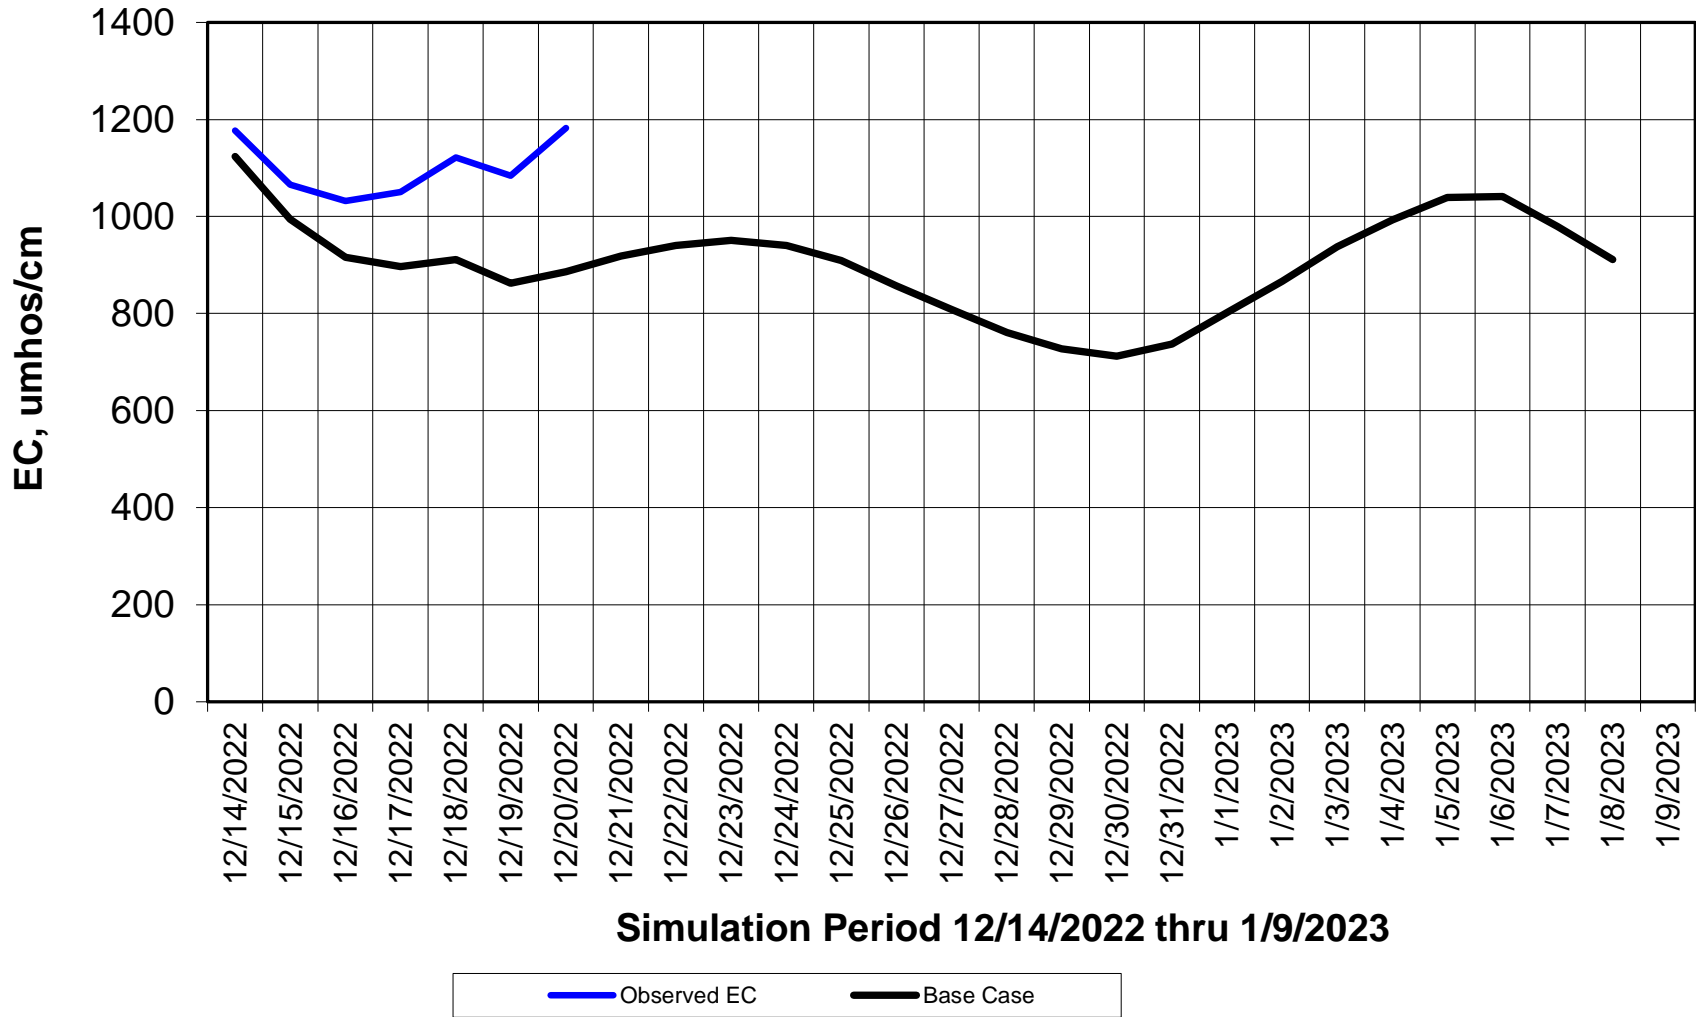

Forecasted Daily EC @ Holland Ct

Simulation Period 12/14/2022 thru 1/9/2023

Forecasted Daily EC @ Old River near Middle River

Simulation Period 12/14/2022 thru 1/9/2023

Forecasted Daily EC @ San Joaquin River at Brandt Bridge

Simulation Period 12/14/2022 thru 1/9/2023

Forecasted Daily EC @ Old River at Tracy Road

Forecasted Daily EC @ Jersey Point

Forecasted Daily EC @ Bethel

Simulation Period 12/14/2022 thru 1/9/2023