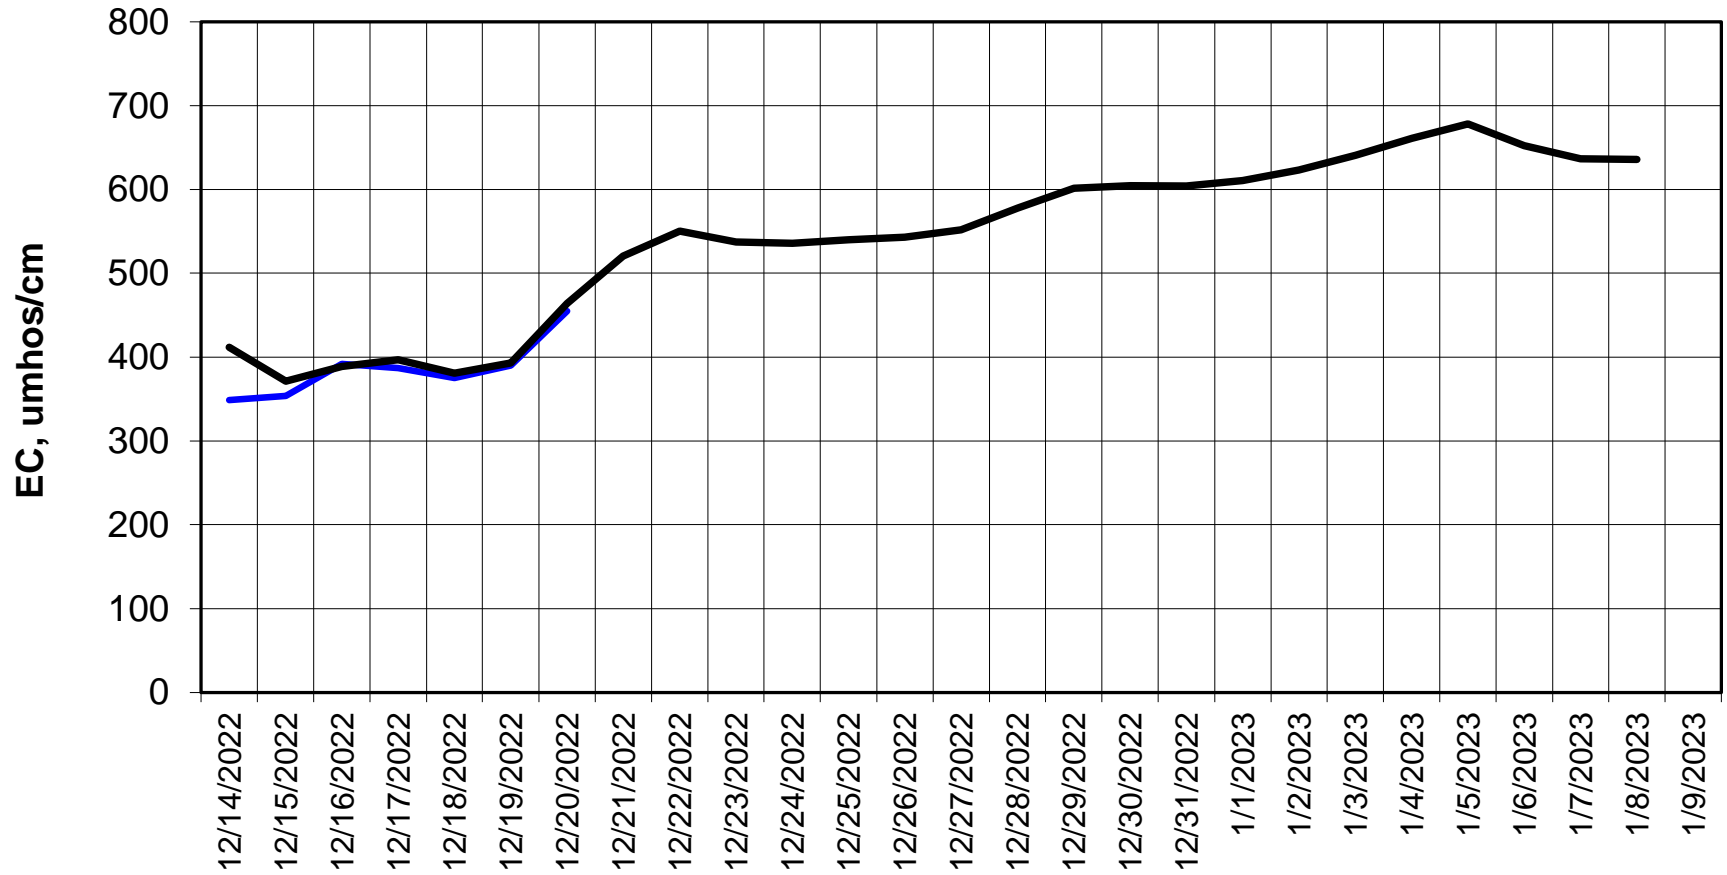

Forecasted Daily EC @ Holland Ct

Simulation Period 12/14/2022 thru 1/9/2023

Forecasted Daily EC @ Old River near Middle River

Simulation Period 12/14/2022 thru 1/9/2023

Forecasted Daily EC @ San Joaquin River at Brandt Bridge

Simulation Period 12/14/2022 thru 1/9/2023

Forecasted Daily EC @ Old River at Tracy Road

Forecasted Daily EC @ Jersey Point

Forecasted Daily EC @ Bethel

Simulation Period 12/14/2022 thru 1/9/2023