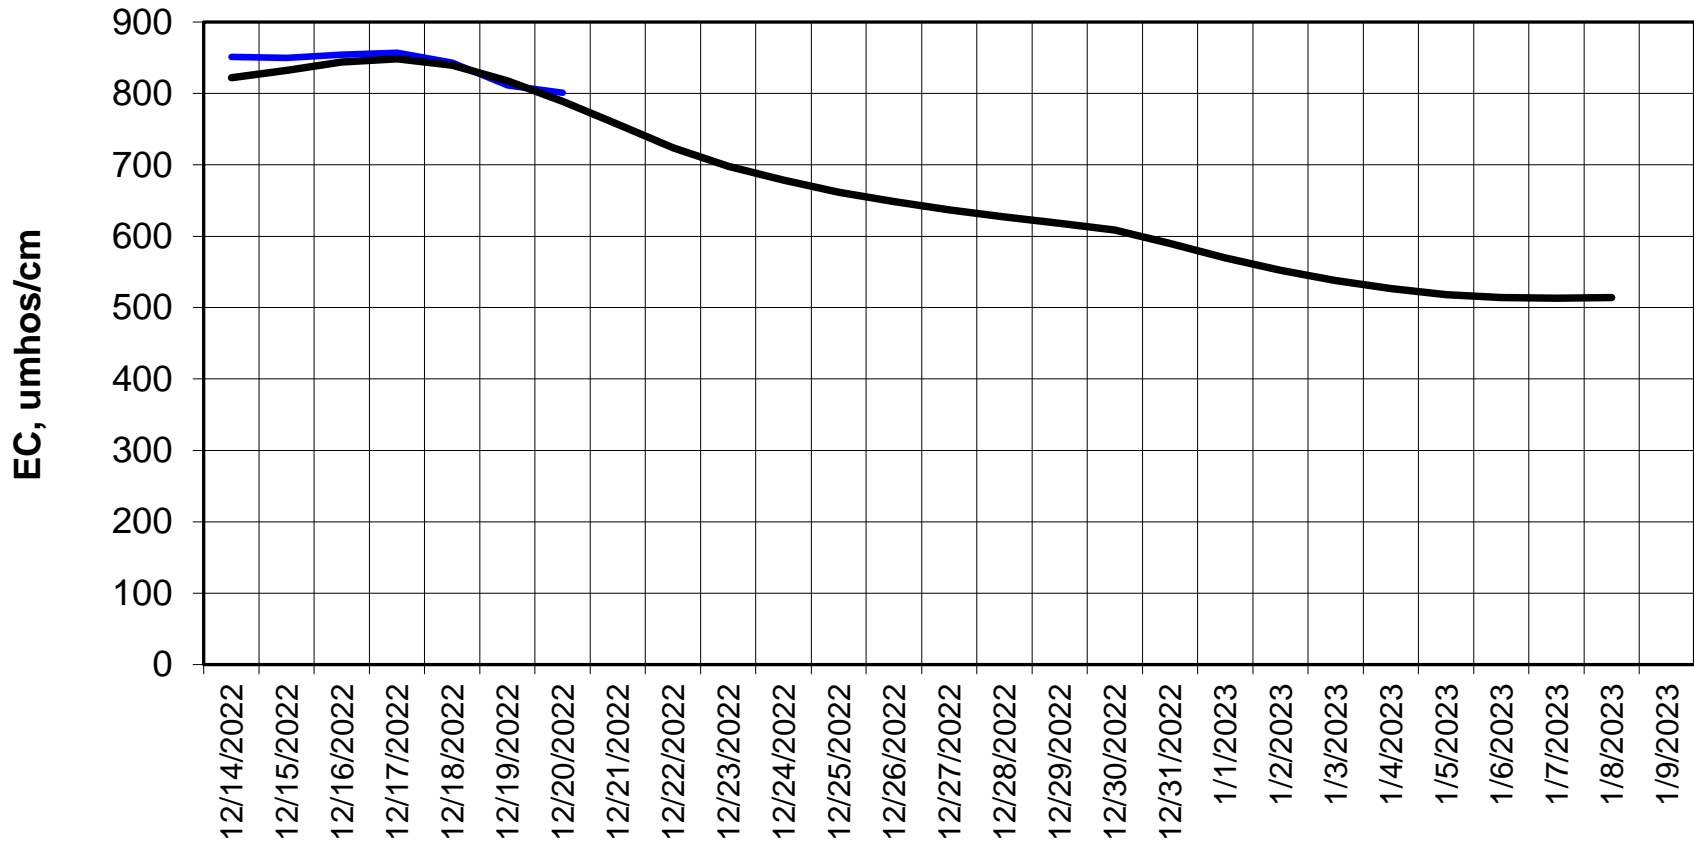

Forecasted Daily EC @ Holland Ct

Simulation Period 12/14/2022 thru 1/9/2023

Forecasted Daily EC @ Old River near Middle River

Simulation Period 12/14/2022 thru 1/9/2023

Forecasted Daily EC @ San Joaquin River at Brandt Bridge

Simulation Period 12/14/2022 thru 1/9/2023

Forecasted Daily EC @ Old River at Tracy Road

Forecasted Daily EC @ Jersey Point

Forecasted Daily EC @ Bethel

Simulation Period 12/14/2022 thru 1/9/2023