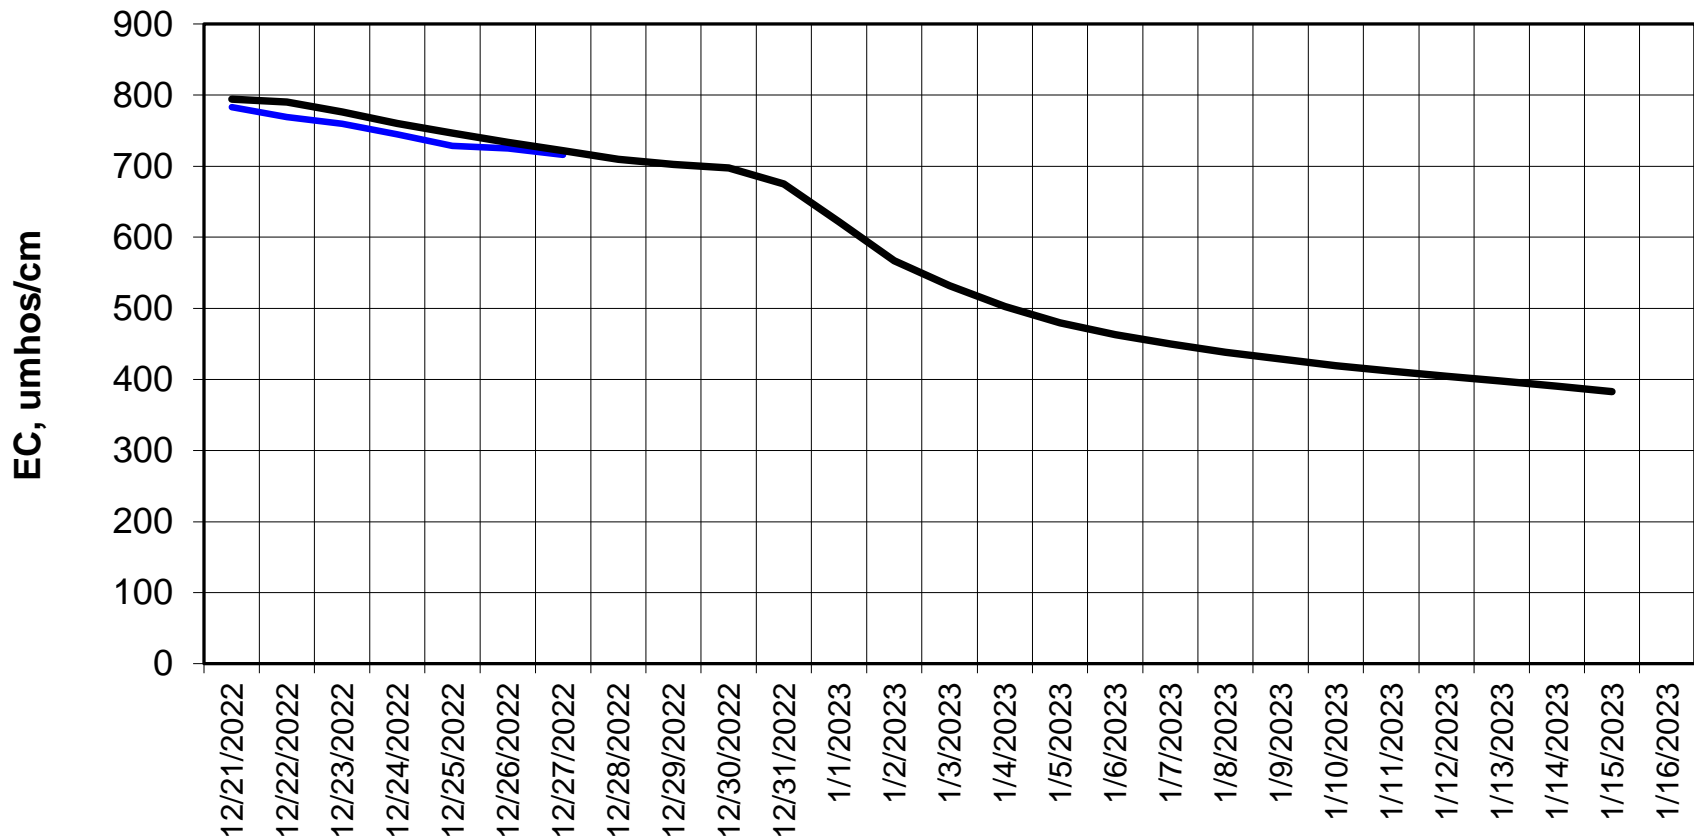

Forecasted Daily EC @ Holland Ct

Simulation Period 12/21/2022 thru 1/16/2023

Forecasted Daily EC @ Old River near Middle River

Simulation Period 12/21/2022 thru 1/16/2023

Forecasted Daily EC @ San Joaquin River at Brandt Bridge

Simulation Period 12/21/2022 thru 1/16/2023

Forecasted Daily EC @ Old River at Tracy Road

Forecasted Daily EC @ Jersey Point

Simulation Period 12/21/2022 thru 1/16/2023

Forecasted Daily EC @ Bethel

Simulation Period 12/21/2022 thru 1/16/2023