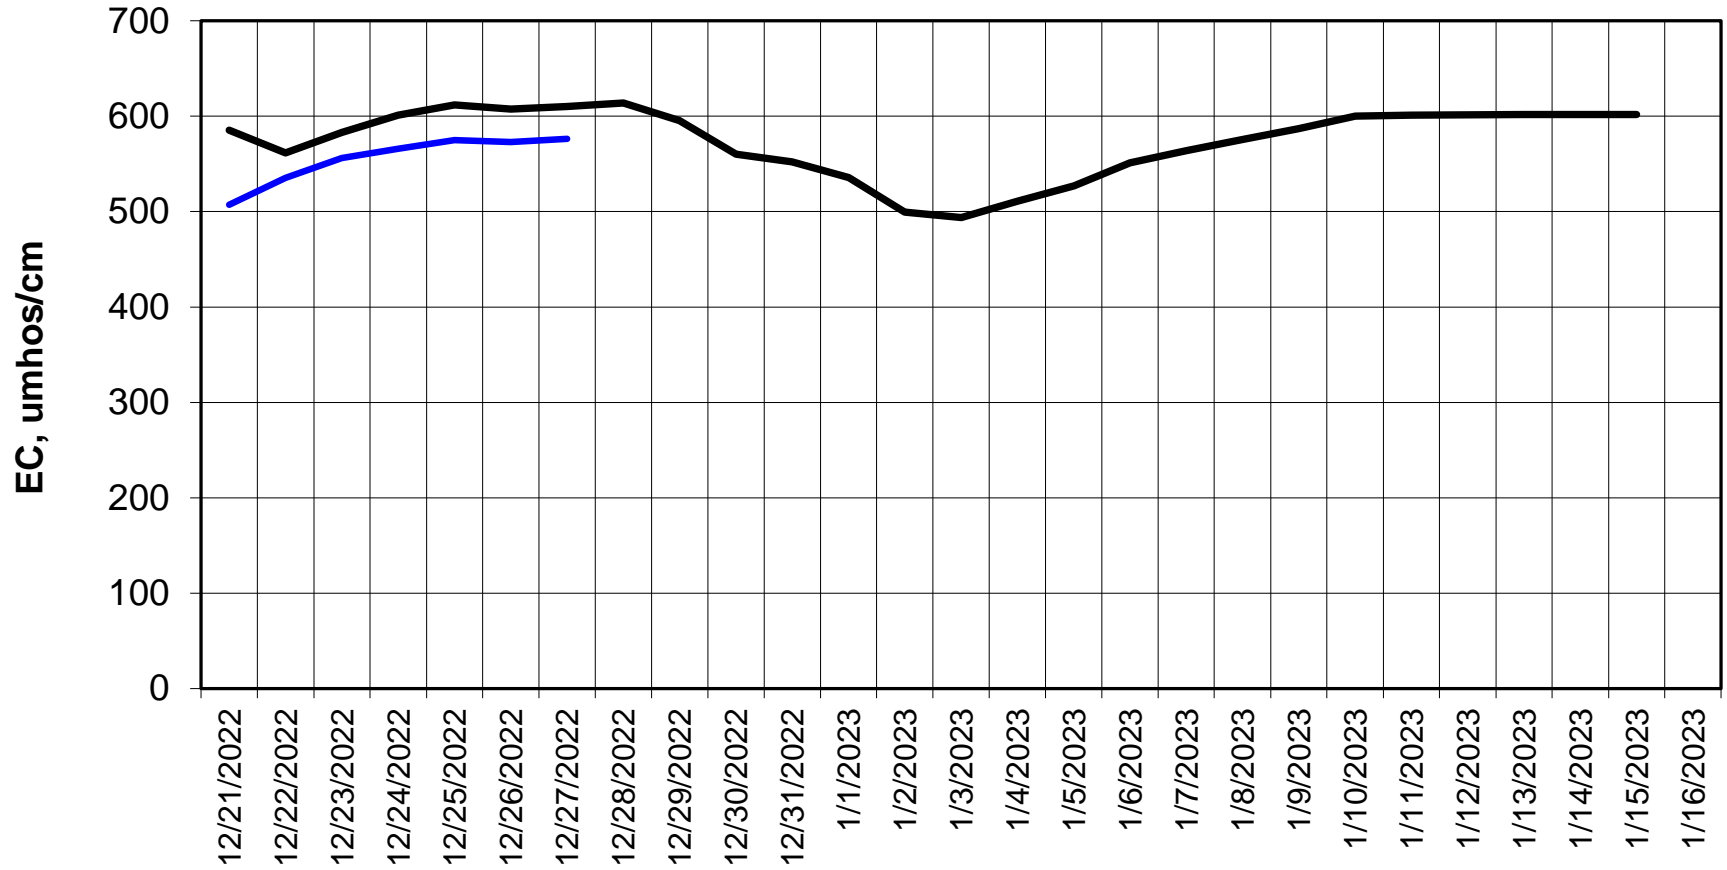

Forecasted Daily EC @ Holland Ct

Simulation Period 12/21/2022 thru 1/16/2023

Forecasted Daily EC @ Old River near Middle River

Simulation Period 12/21/2022 thru 1/16/2023

Forecasted Daily EC @ San Joaquin River at Brandt Bridge

Simulation Period 12/21/2022 thru 1/16/2023

Forecasted Daily EC @ Old River at Tracy Road

Forecasted Daily EC @ Jersey Point

Simulation Period 12/21/2022 thru 1/16/2023

Forecasted Daily EC @ Bethel

Simulation Period 12/21/2022 thru 1/16/2023