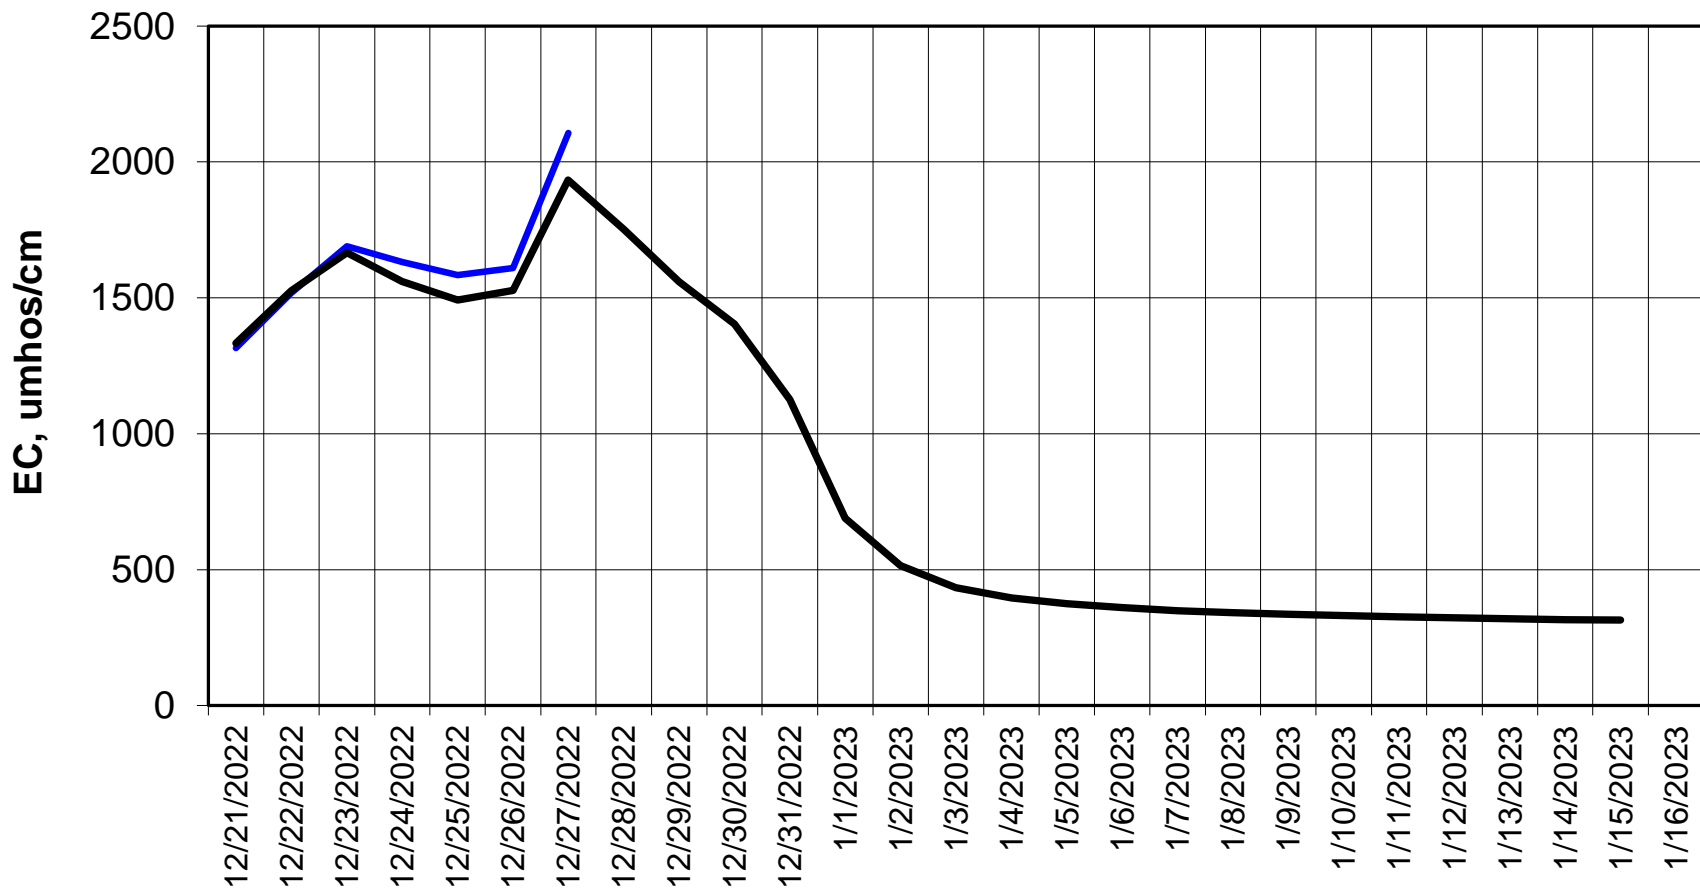

Forecasted Daily EC @ Holland Ct

Simulation Period 12/21/2022 thru 1/16/2023

Forecasted Daily EC @ Old River near Middle River

Simulation Period 12/21/2022 thru 1/16/2023

Forecasted Daily EC @ San Joaquin River at Brandt Bridge

Simulation Period 12/21/2022 thru 1/16/2023

Forecasted Daily EC @ Old River at Tracy Road

Forecasted Daily EC @ Jersey Point

Simulation Period 12/21/2022 thru 1/16/2023

Forecasted Daily EC @ Bethel

Simulation Period 12/21/2022 thru 1/16/2023