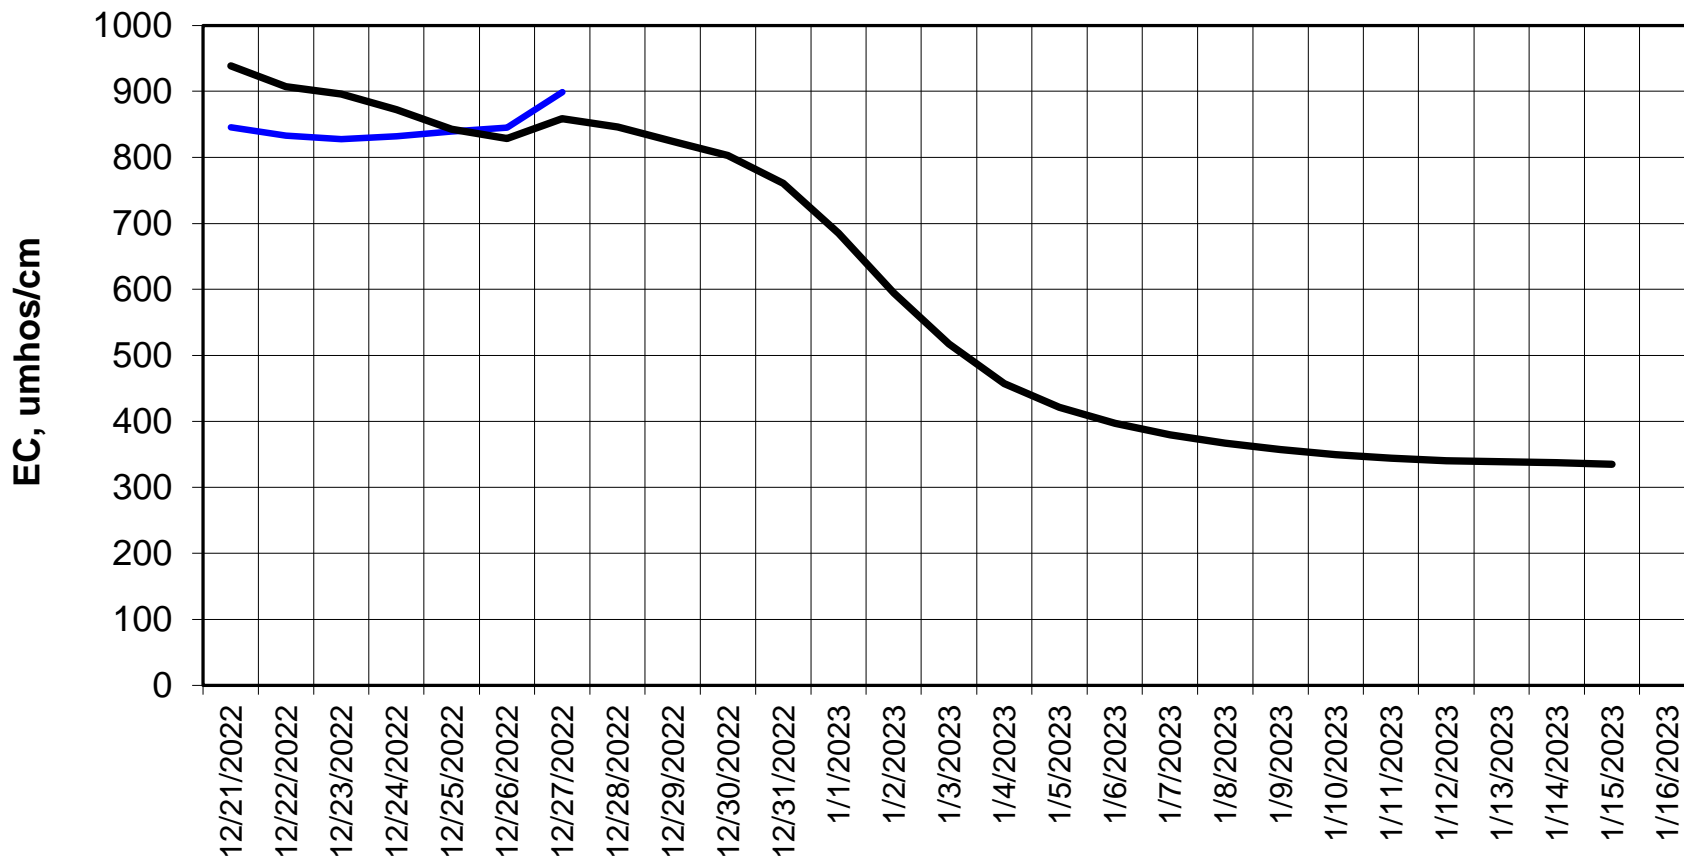

Simulation Period 12/21/2022 thru 1/16/2023

Forecasted Daily EC @ Old River at Tracy Road

Forecasted Daily EC @ Jersey Point

Simulation Period 12/21/2022 thru 1/16/2023

Forecasted Daily EC @ Bethel

Simulation Period 12/21/2022 thru 1/16/2023