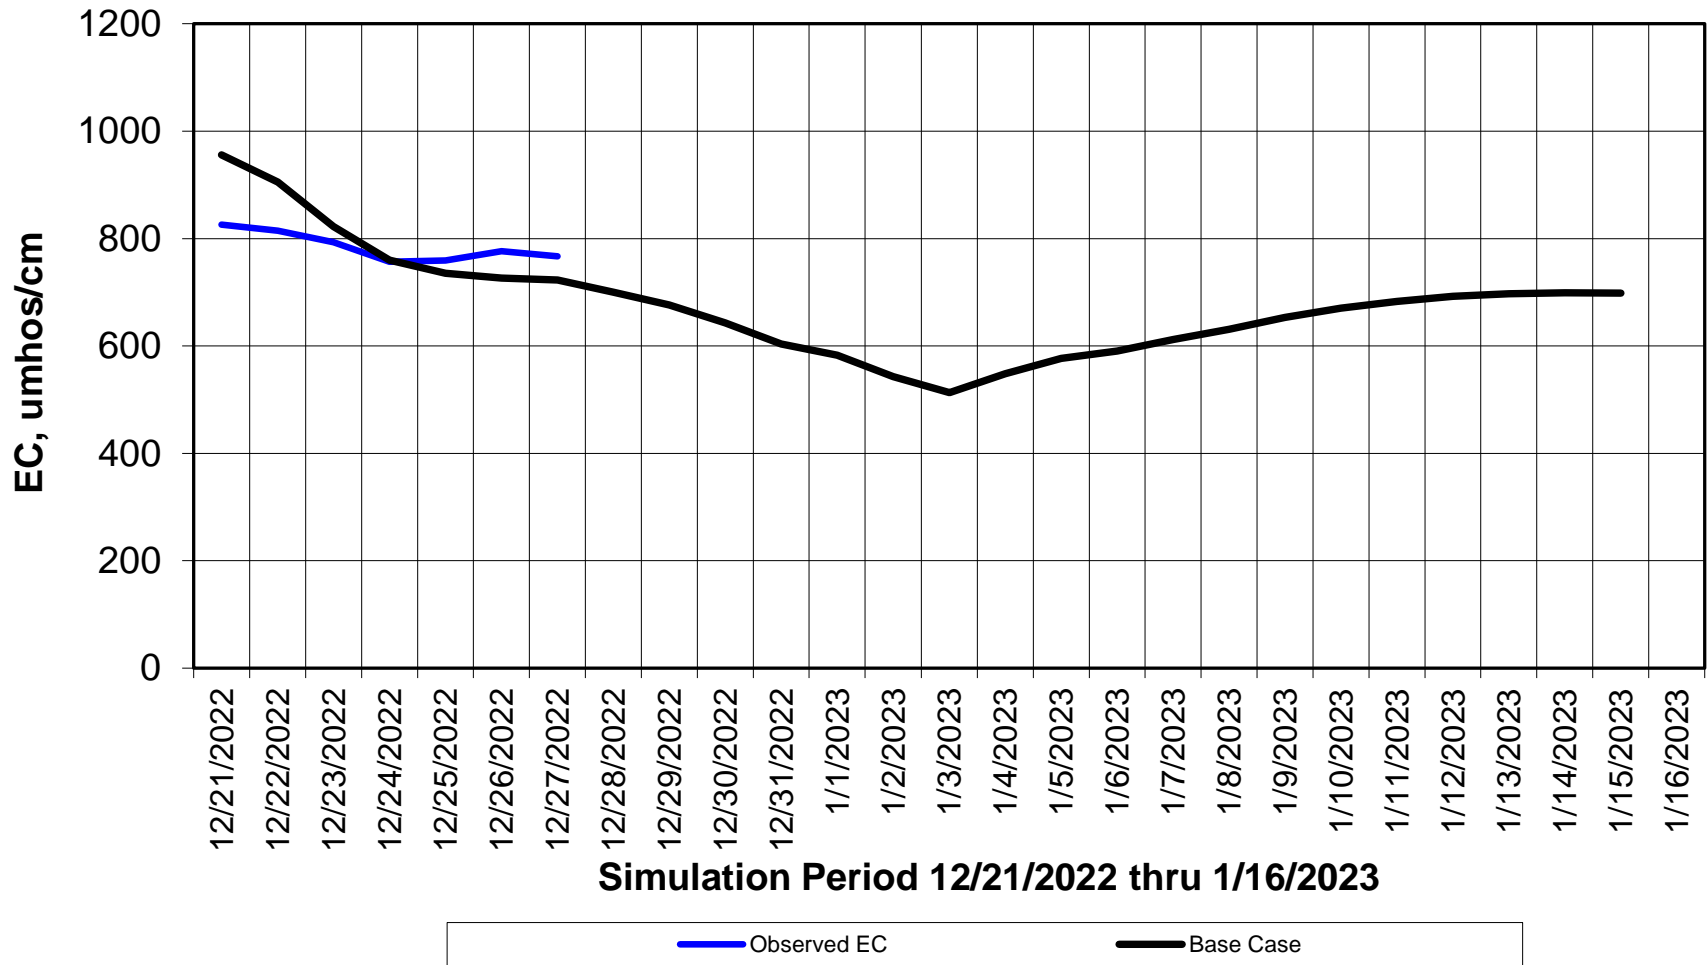

Forecasted Daily EC @ Holland Ct

Simulation Period 12/21/2022 thru 1/16/2023

Forecasted Daily EC @ Old River near Middle River

Simulation Period 12/21/2022 thru 1/16/2023

Forecasted Daily EC @ San Joaquin River at Brandt Bridge

Simulation Period 12/21/2022 thru 1/16/2023

Forecasted Daily EC @ Old River at Tracy Road

Forecasted Daily EC @ Jersey Point

Simulation Period 12/21/2022 thru 1/16/2023

Forecasted Daily EC @ Bethel

Simulation Period 12/21/2022 thru 1/16/2023