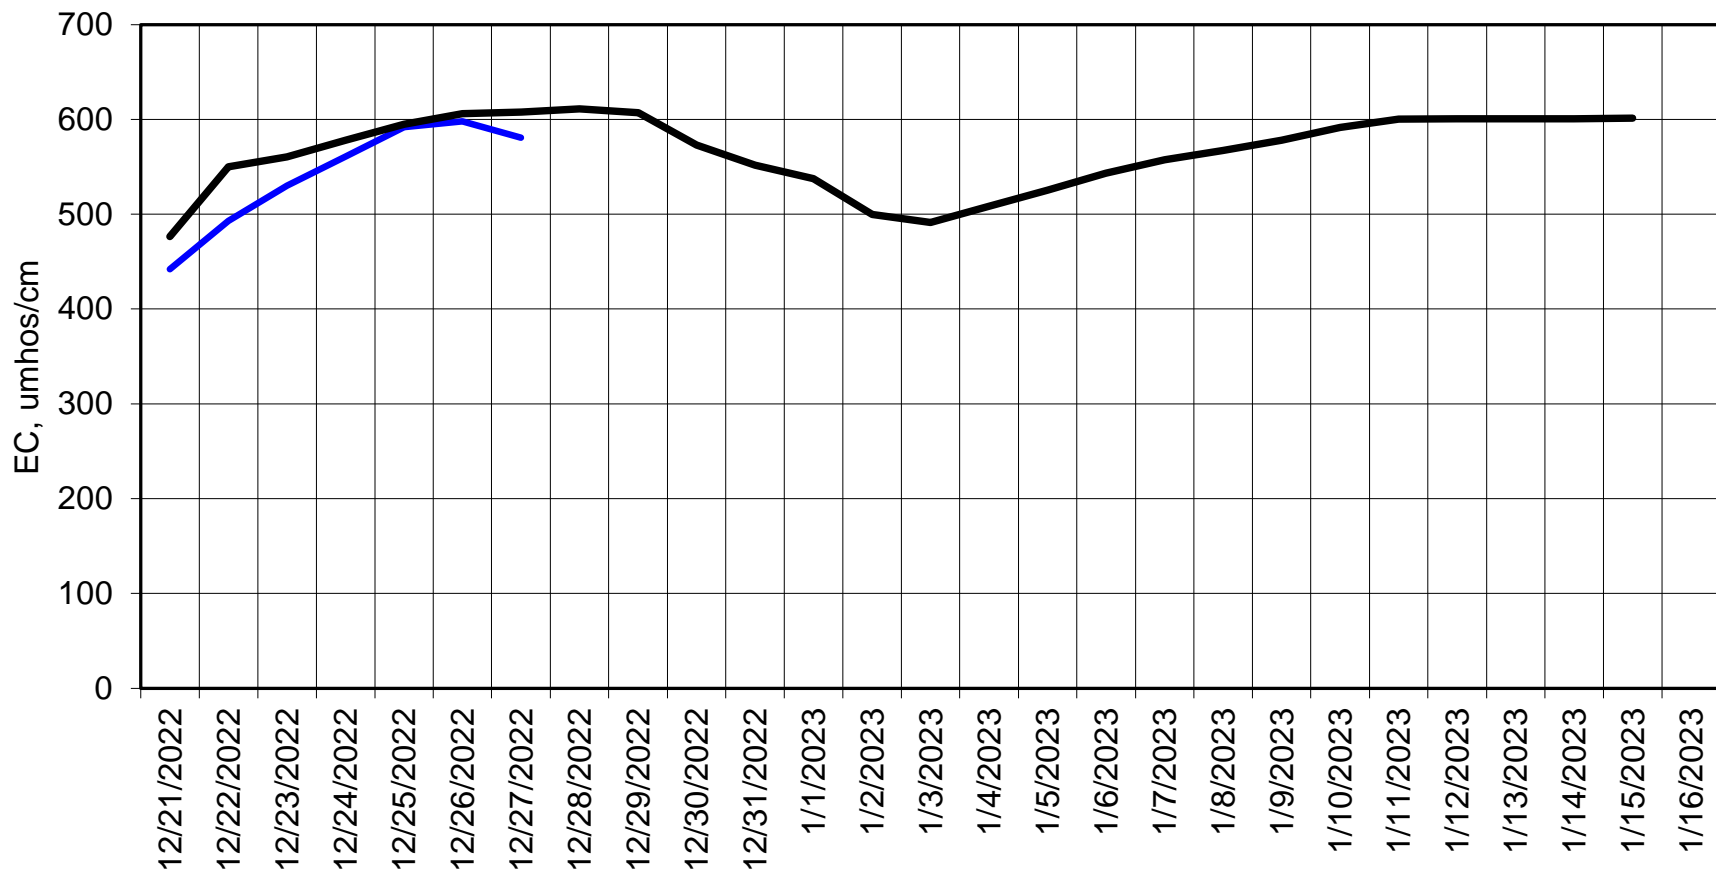

Forecasted Daily EC @ Holland Ct

Simulation Period 12/21/2022 thru 1/16/2023

Forecasted Daily EC @ Old River near Middle River

Simulation Period 12/21/2022 thru 1/16/2023

Forecasted Daily EC @ San Joaquin River at Brandt Bridge

Simulation Period 12/21/2022 thru 1/16/2023

Forecasted Daily EC @ Old River at Tracy Road

Forecasted Daily EC @ Jersey Point

Simulation Period 12/21/2022 thru 1/16/2023

Forecasted Daily EC @ Bethel

Simulation Period 12/21/2022 thru 1/16/2023